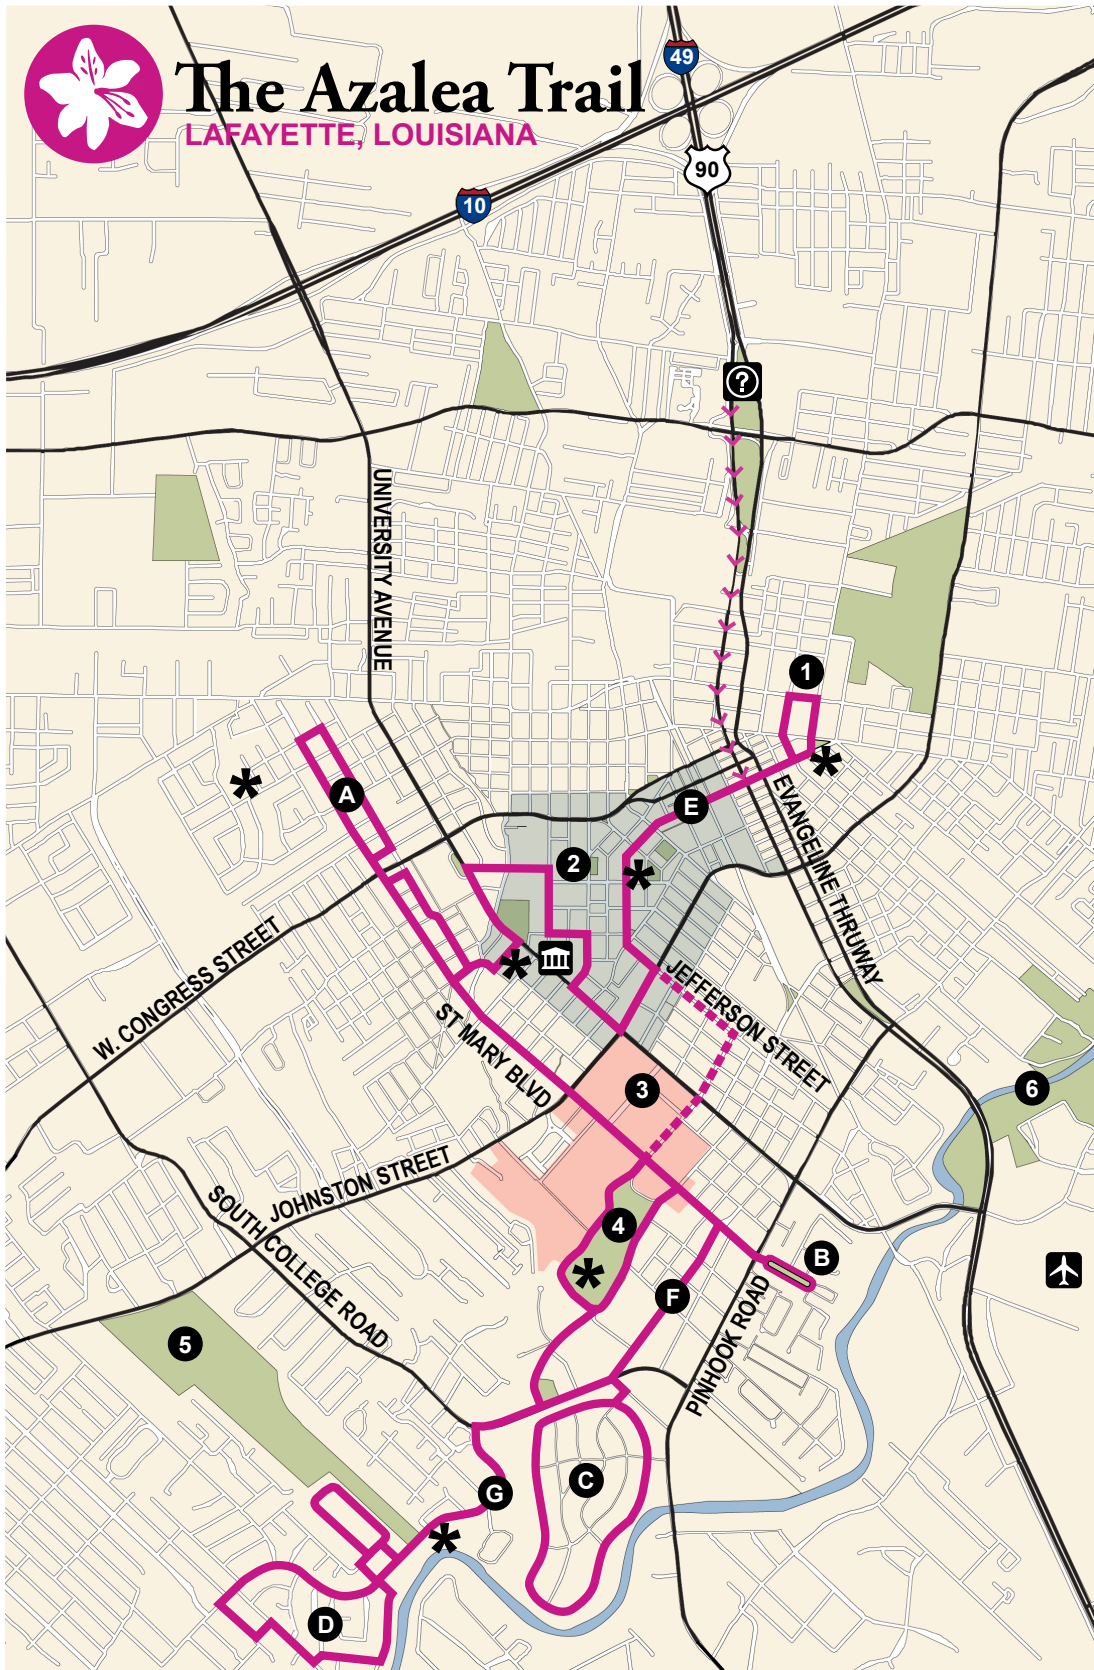

# The Azalea Trail

LAFAYETTE, LOUISIANA

## POINTS OF INTEREST

- Lafayette Convention & Visitors Commission  
1400 NW Evangeline Thruway
- Lafayette Regional Airport
- Alexandre Mouton House / Lafayette Museum  
1122 Lafayette Street
- 1** Sterling Grove Historic District
- 2** Downtown Lafayette
- 3** University of Louisiana at Lafayette
- 4** Girard Park
- 5** Moncus Park at the Horse Farm
- 6** Vermilionville Historic Village / Acadian Cultural Center / Henry Heymann Park
- \*** Trailhead / Parking Location

## TRAIL LOOPS

- A** Myrtle / St. Mary Loop
- B** Mouton Gardens Loop
- C** Bendel Gardens Loop
- D** Greenbriar Loop

## TRAIL CORRIDORS

- E** Jefferson Street
- F** Coolidge Street
- G** West Bayou Parkway