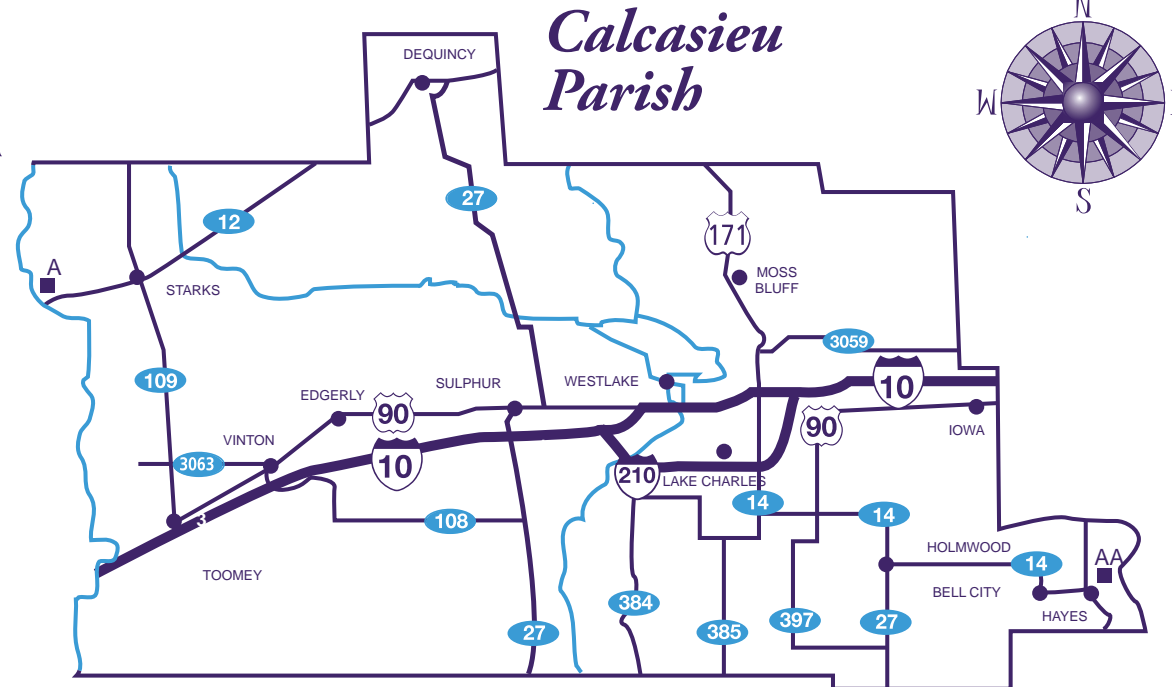

VISITOR'S MAP OF Lake Charles, Louisiana and Calcasieu Parish INCLUDING Sulphur, Westlake, DeQuincy, Vinton AND Iowa

- + Hospitals**
- H1. Christus St. Patrick Hospital
 - H2. Lake Area Medical Center
 - H3. Lake Charles Memorial Hospital
 - H4. Lake Charles Memorial Hospital for Women

Accommodations

- A. Best Western Casino Inn
- B. Delta Downs Racetrack Casino & Hotel
- C. Longhorn Entertainment Complex & Travel Plaza Motel
- D. Niblett's Bluff Park
- E. Texas Pelican RV Park
- F. V RV Campground

Accommodations

- A. Inn at the Isle
- B. Isle of Capri Tower Hotel
- C. Lloyd's Country Store RV Park
- D. Whispering Meadow RV Park

Industries

- 500. Air Products
- 501. Axiall
- 502. CertainTeed
- 503. Chemtura
- 504. Entergy
- 505. Georgia Gulf
- 506. Lonza
- 507. Phillips 66
- 508. Sasol North America
- 509. TDC
- 510. Tetra Chemicals