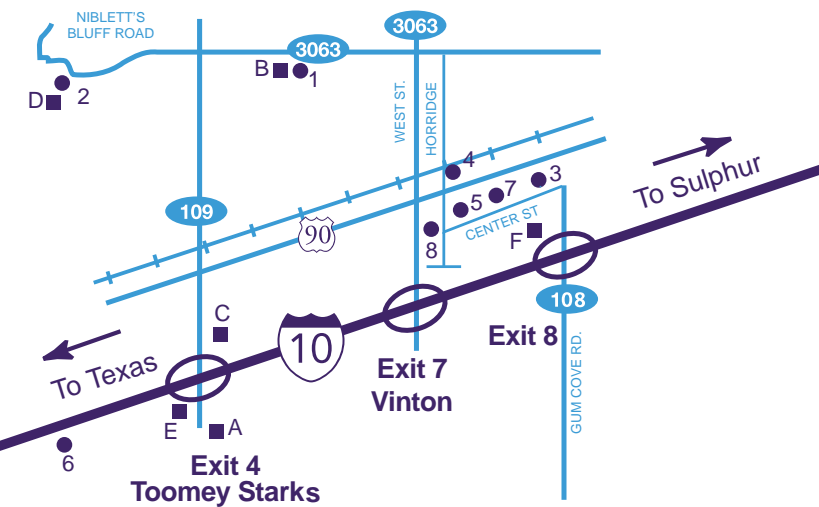

Hospitals

- H1. West Calcasieu Cameron Hospital

To Creole Nature Trail All-American Road

Vinton

Vinton

Points of Interest

- Delta Downs Racetrack Casino & Hotel
- Niblett's Bluff Park
- Sheriff's Office
- Vinton City Hall/Police Dept./Fire Dept.
- Vinton City Park
- Vinton I-10 State Visitors Center and Nature Nest Swamp/Boardwalk
- Vinton Library
- Vinton Post Office