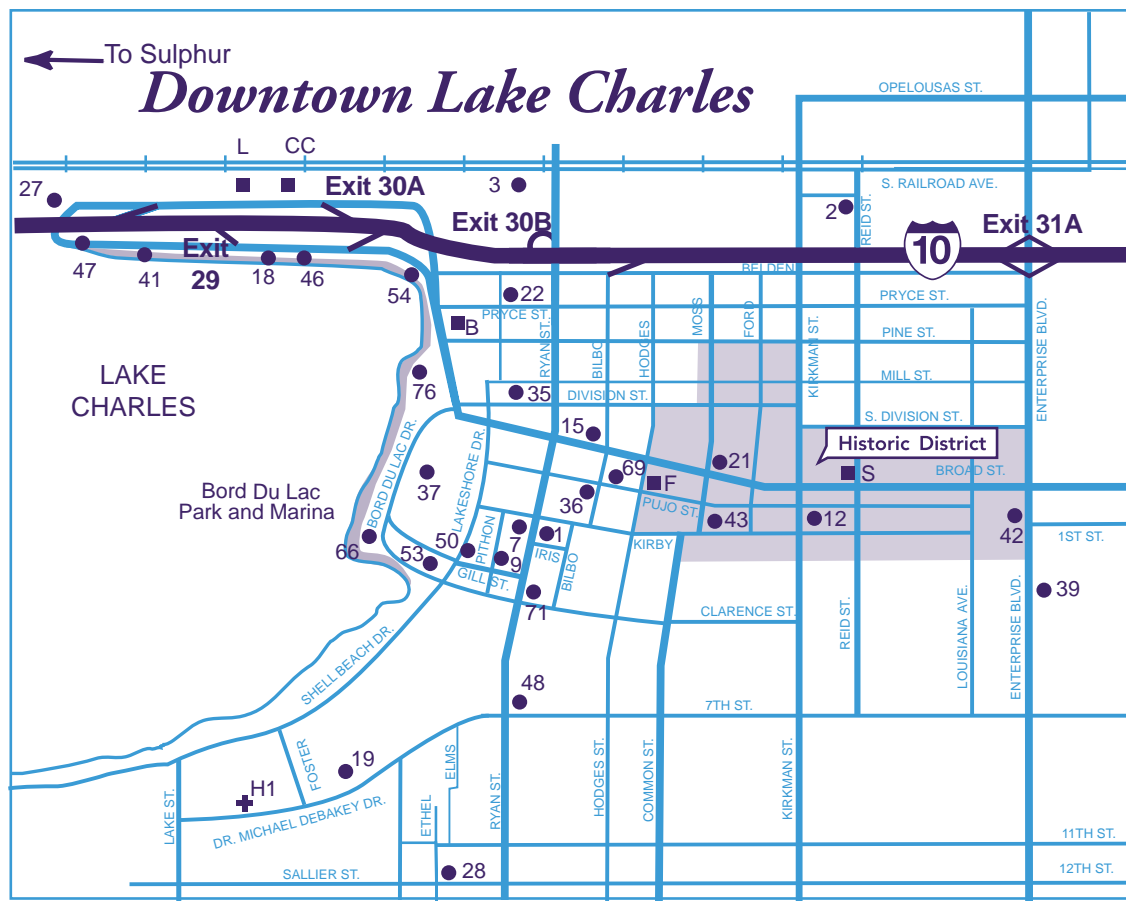

VISITOR'S MAP OF Lake Charles, Louisiana and Calcasieu Parish INCLUDING Sulphur, Westlake, DeQuincy, Vinton AND Iowa

- + Hospitals**
- H1. Christus St. Patrick Hospital
 - H2. Lake Area Medical Center
 - H3. Lake Charles Memorial Hospital
 - H4. Lake Charles Memorial Hospital for Women

Hospitals

- H1. West Calcasieu Cameron Hospital

To Creole Nature Trail All-American Road

Vinton

Vinton

Points of Interest

- Delta Downs Racetrack Casino & Hotel
- Niblett's Bluff Park
- Sheriff's Office
- Vinton City Hall/Police Dept./Fire Dept.
- Vinton City Park
- Vinton I-10 State Visitors Center and Nature Nest Swamp/Boardwalk
- Vinton Library
- Vinton Post Office

Accommodations

- A. Best Western Casino Inn
- B. Delta Downs Racetrack Casino & Hotel
- C. Longhorn Entertainment Complex & Travel Plaza Motel
- D. Niblett's Bluff Park
- E. Texas Pelican RV Park
- F. V RV Campground

Accommodations

- A. Inn at the Isle
- B. Isle of Capri Tower Hotel
- C. Lloyd's Country Store RV Park
- D. Whispering Meadow RV Park

Industries

- 500. Air Products
- 501. Axiall
- 502. CertainTeed
- 503. Chemtura
- 504. Entergy
- 505. Georgia Gulf
- 506. Lonza
- 507. Phillips 66
- 508. Sasol North America
- 509. TDC
- 510. Tetra Chemicals