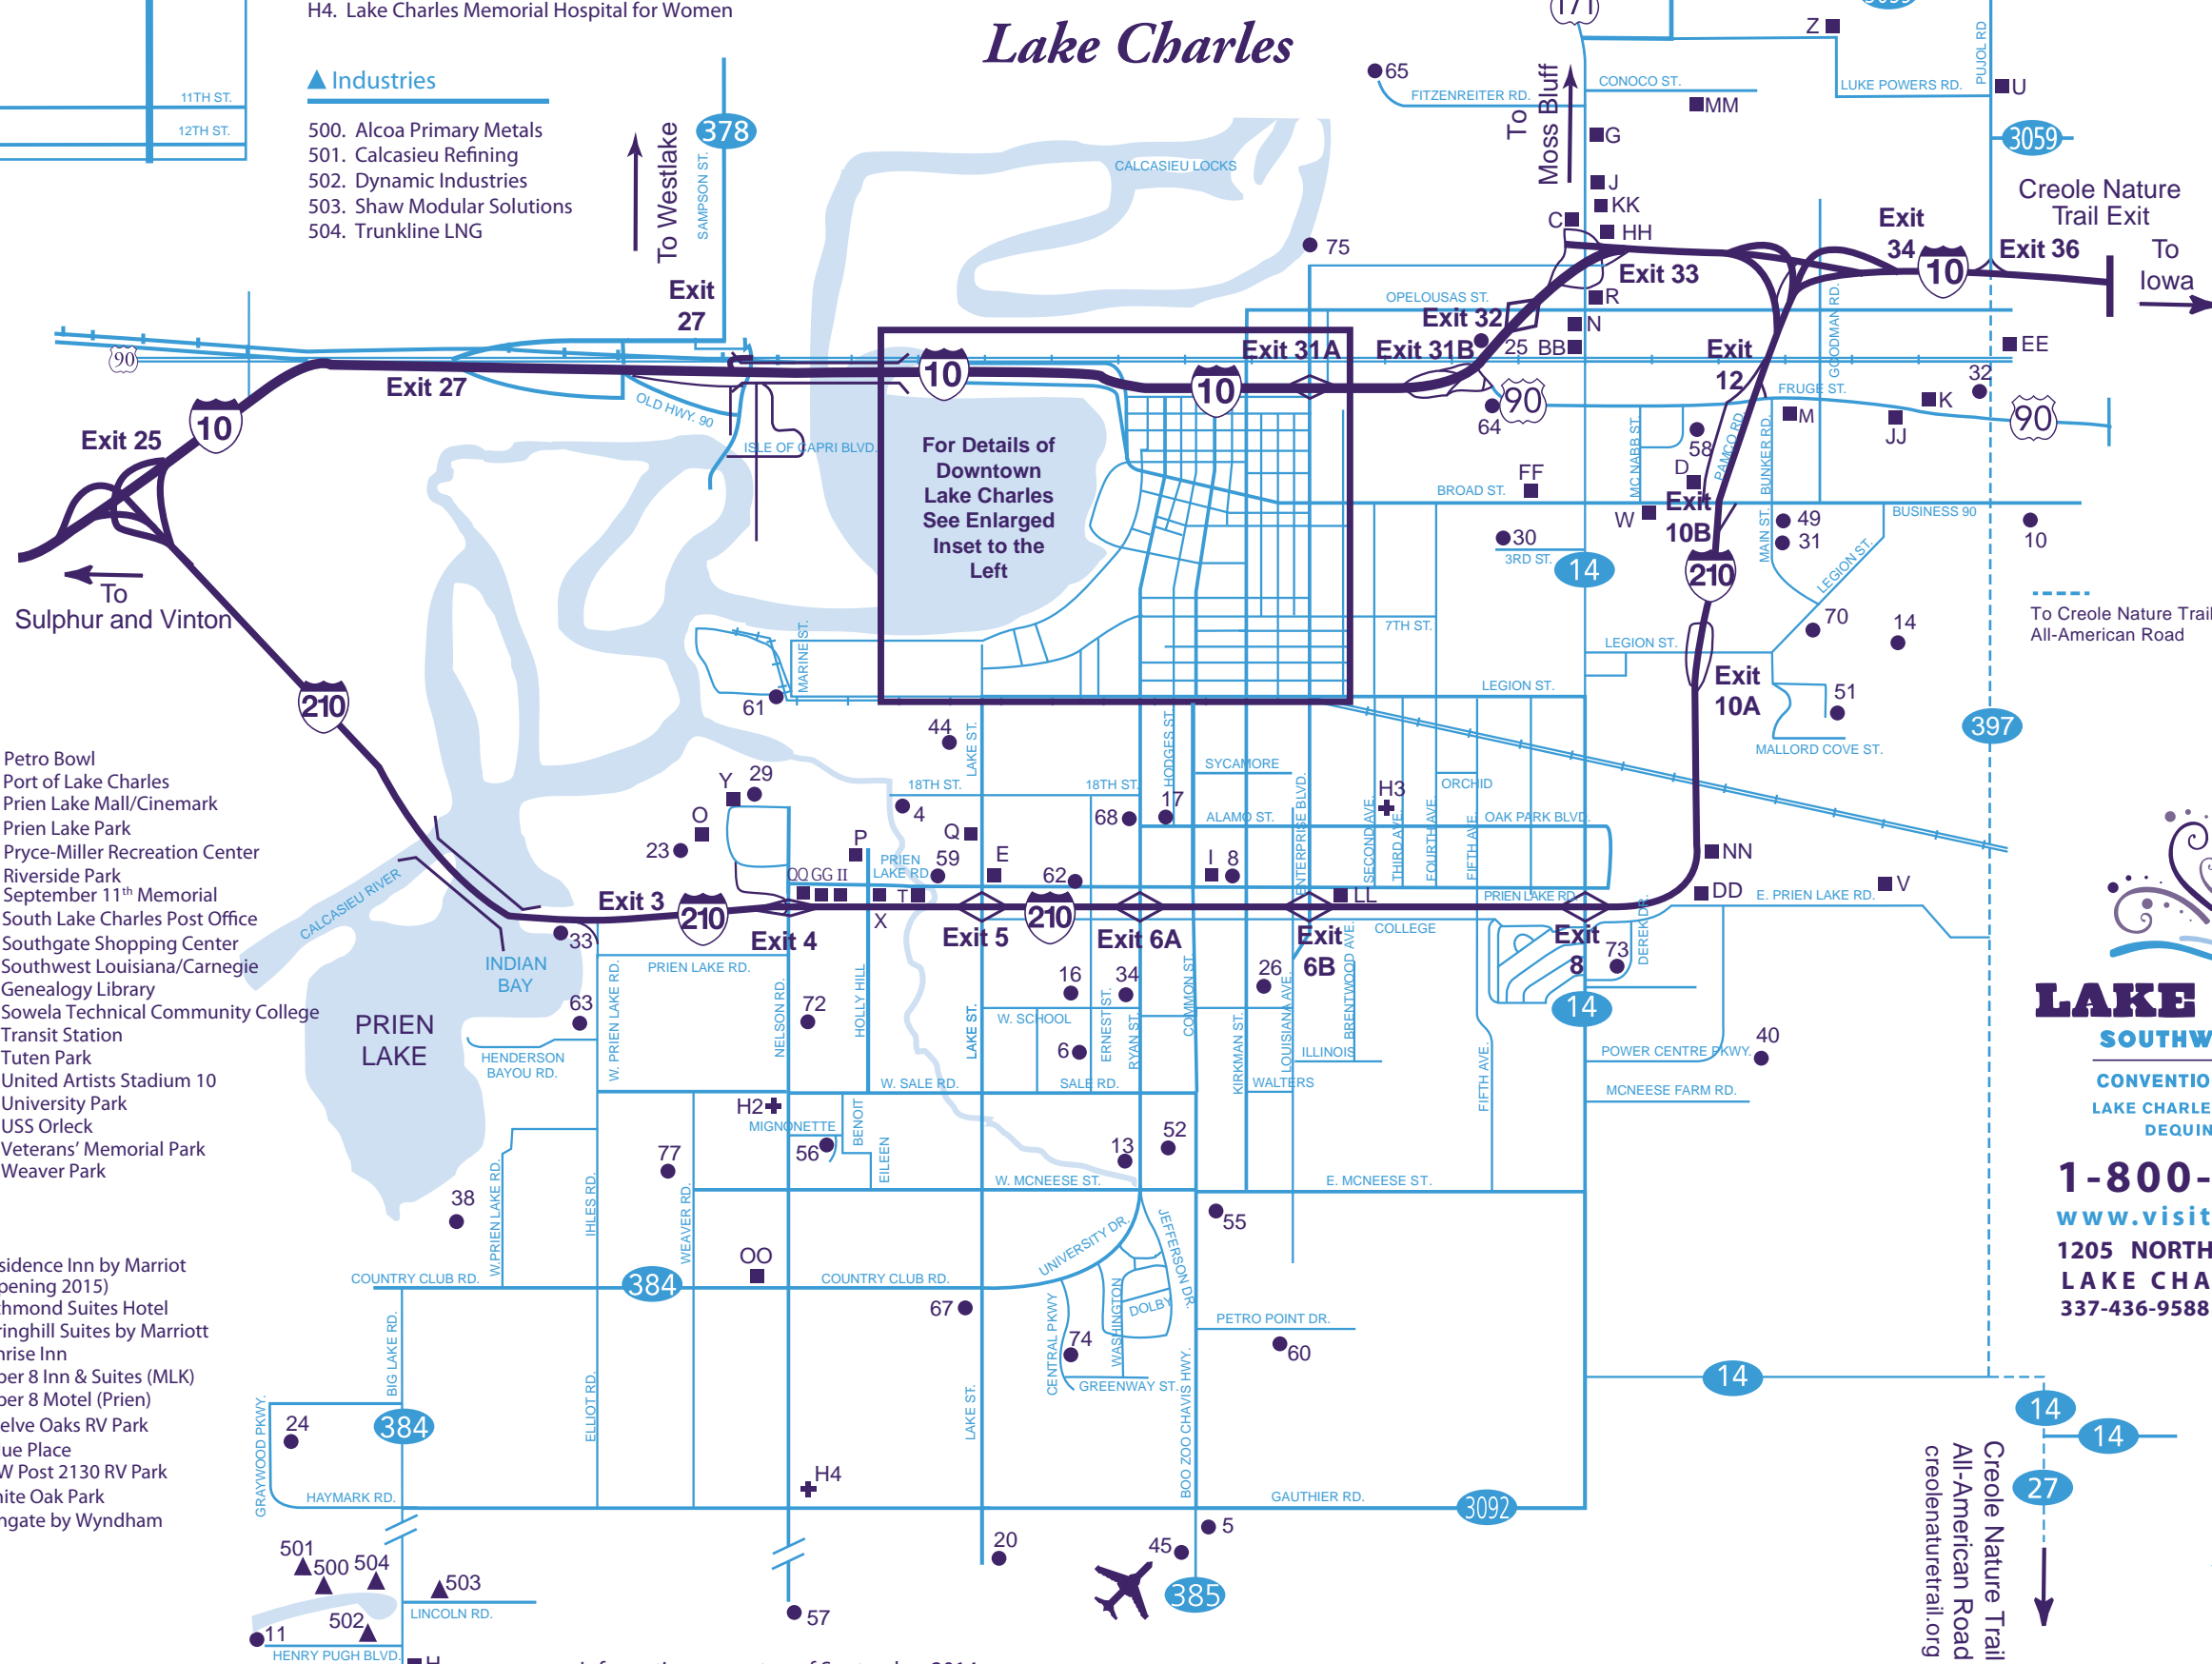

■ Accommodations

- A. Alligator Park (Starks)
- B. America's Best Suites
- C. America's Best Value Inn (MLK)
- D. America's Best Value Inn (Broad)
- E. America's Best Value Inn & Suites (Lake)
- F. Aunt Ruby's Bed & Breakfast
- G. Best Western Bayou Inn & Suites
- H. Big Lake RV Park
- I. Comfort Inn
- J. Comfort Suites
- K. Cooling Springs RV Park
- L. Days Inn
- M. Deluxe Inn
- N. Econo Lodge
- O. Golden Nugget Hotel & Casino Resort (Opening Dec. 2014)
- P. Hampton Inn
- Q. Holiday Inn & Suites
- R. Holiday Inn Express Hotels & Suites
- S. Howard Johnson Lake Charles Inn
- T. Inn on the Bayou
- U. Jean Lafitte RV Park
- V. Kershaw's Cajun Village & RV Park
- W. Knight's Inn
- X. La Quinta Inn & Suites
- Y. L'Auberge Casino Resort
- Z. Little Lake Charles RV Resort
- AA. Lorrain Park (Hayes)
- BB. Motel 6
- CC. Oasis Inn
- DD. Quality Inn & Suites
- EE. Red Roof Inn & Suites
- FF. Regency Inn & Suites
- GG. Residence Inn by Marriott (Opening 2015)
- HH. Richmond Suites Hotel
- II. Springhill Suites by Marriott
- JJ. Sunrise Inn
- KK. Super 8 Inn & Suites (MLK)
- LL. Super 8 Motel (Prien)
- MM. Twelve Oaks RV Park
- NN. Value Place
- OO. VFW Post 2130 RV Park
- PP. White Oak Park
- QQ. Wingate by Wyndham