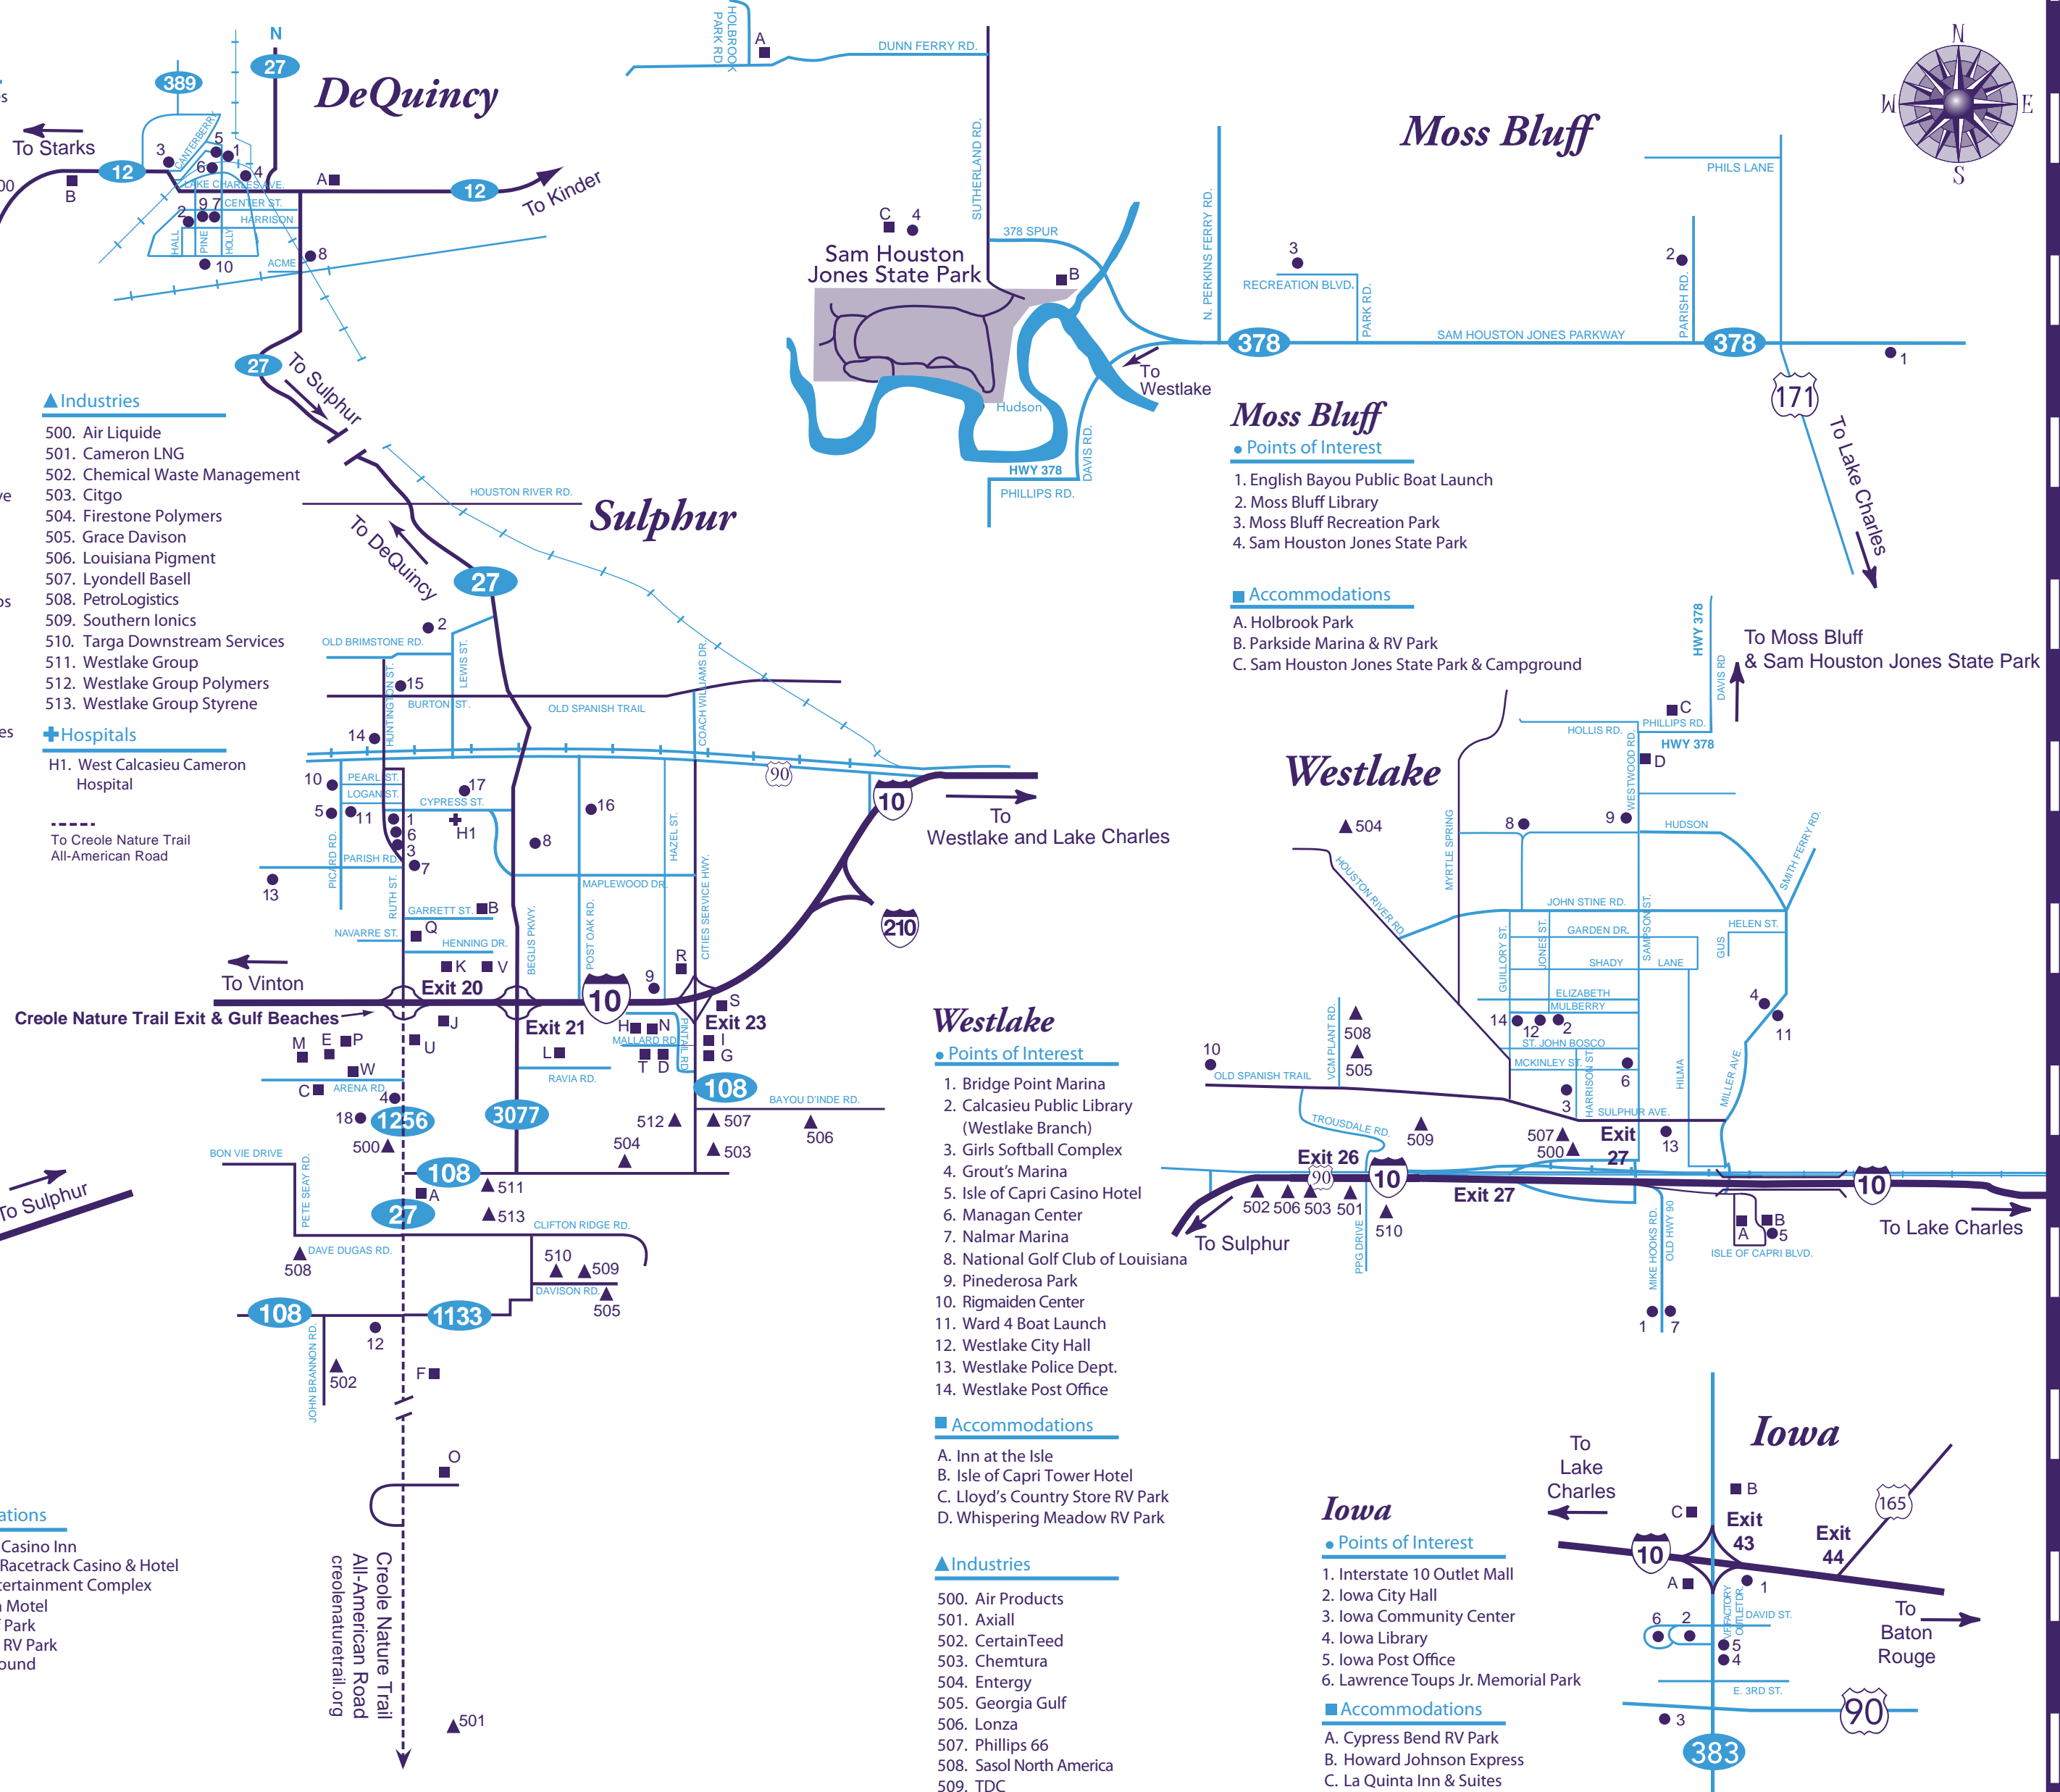

VISITOR'S MAP OF Lake Charles, Louisiana and Calcasieu Parish INCLUDING Sulphur, Westlake, DeQuincy, Vinton AND Iowa

- + Hospitals**
- H1. Christus St. Patrick Hospital
 - H2. Lake Area Medical Center
 - H3. Lake Charles Memorial Hospital
 - H4. Lake Charles Memorial Hospital for Women

Hospitals

- H1. West Calcasieu Cameron Hospital

To Creole Nature Trail All-American Road

Vinton

Vinton

Points of Interest

- Delta Downs Racetrack Casino & Hotel
- Niblett's Bluff Park
- Sheriff's Office
- Vinton City Hall/Police Dept./Fire Dept.
- Vinton City Park
- Vinton I-10 State Visitors Center and Nature Nest Swamp/Boardwalk
- Vinton Library
- Vinton Post Office

Accommodations

- A. Best Western Casino Inn
- B. Delta Downs Racetrack Casino & Hotel
- C. Longhorn Entertainment Complex & Travel Plaza Motel
- D. Niblett's Bluff Park
- E. Texas Pelican RV Park
- F. V RV Campground

Iowa

Points of Interest

- Interstate 10 Outlet Mall
- Iowa City Hall
- Iowa Community Center
- Iowa Library
- Iowa Post Office
- Lawrence Toups Jr. Memorial Park

Accommodations

- A. Cypress Bend RV Park
- B. Howard Johnson Express
- C. La Quinta Inn & Suites