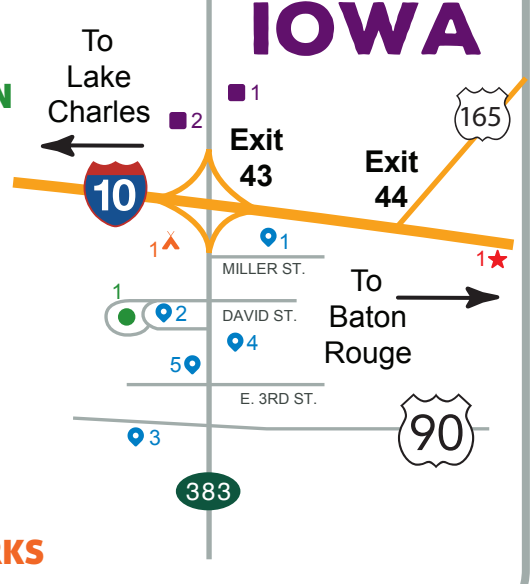

1. Alligator Park (Starks)
2. Bender Oaks RV Resort (Opening 2018)
3. Longhorn Truck & Car Plaza
4. Niblett's Bluff Park
5. Paradise RV Resort & Cabin
6. Texas Pelican RV Park
7. V RV Campground

★ **Iowa**
ATTRACTIONS

1. Louisiana Spirits Distillery

🌳 **Iowa**
PARKS AND RECREATION

1. Lawrence Toups Jr. Memorial Park

📍 **Iowa**
POINTS OF INTEREST

1. Interstate 10 Outlet Mall
2. Iowa City Hall & Police Dept.
3. Iowa Community Center
4. Iowa Library
5. Iowa Post Office

🏠 **Iowa**
ACCOMMODATIONS

1. Howard Johnson Express
2. La Quinta Inn & Suites

🏕️ **Iowa**
CAMPGROUNDS/RV PARKS

1. Cypress Bend RV Park

MOSS BLUFF

★ **Moss Bluff**
ATTRACTIONS

1. Wheelers Skating Rink

🌳 **Moss Bluff**
PARKS AND RECREATION

1. Moss Bluff Recreation Park
2. River Bluff Park & Playground
3. Sam Houston Jones State Park

📍 **Moss Bluff**
POINTS OF INTEREST

1. Moss Bluff Library
2. Moss Bluff Post Office
3. River Bluff Public Boat Launch