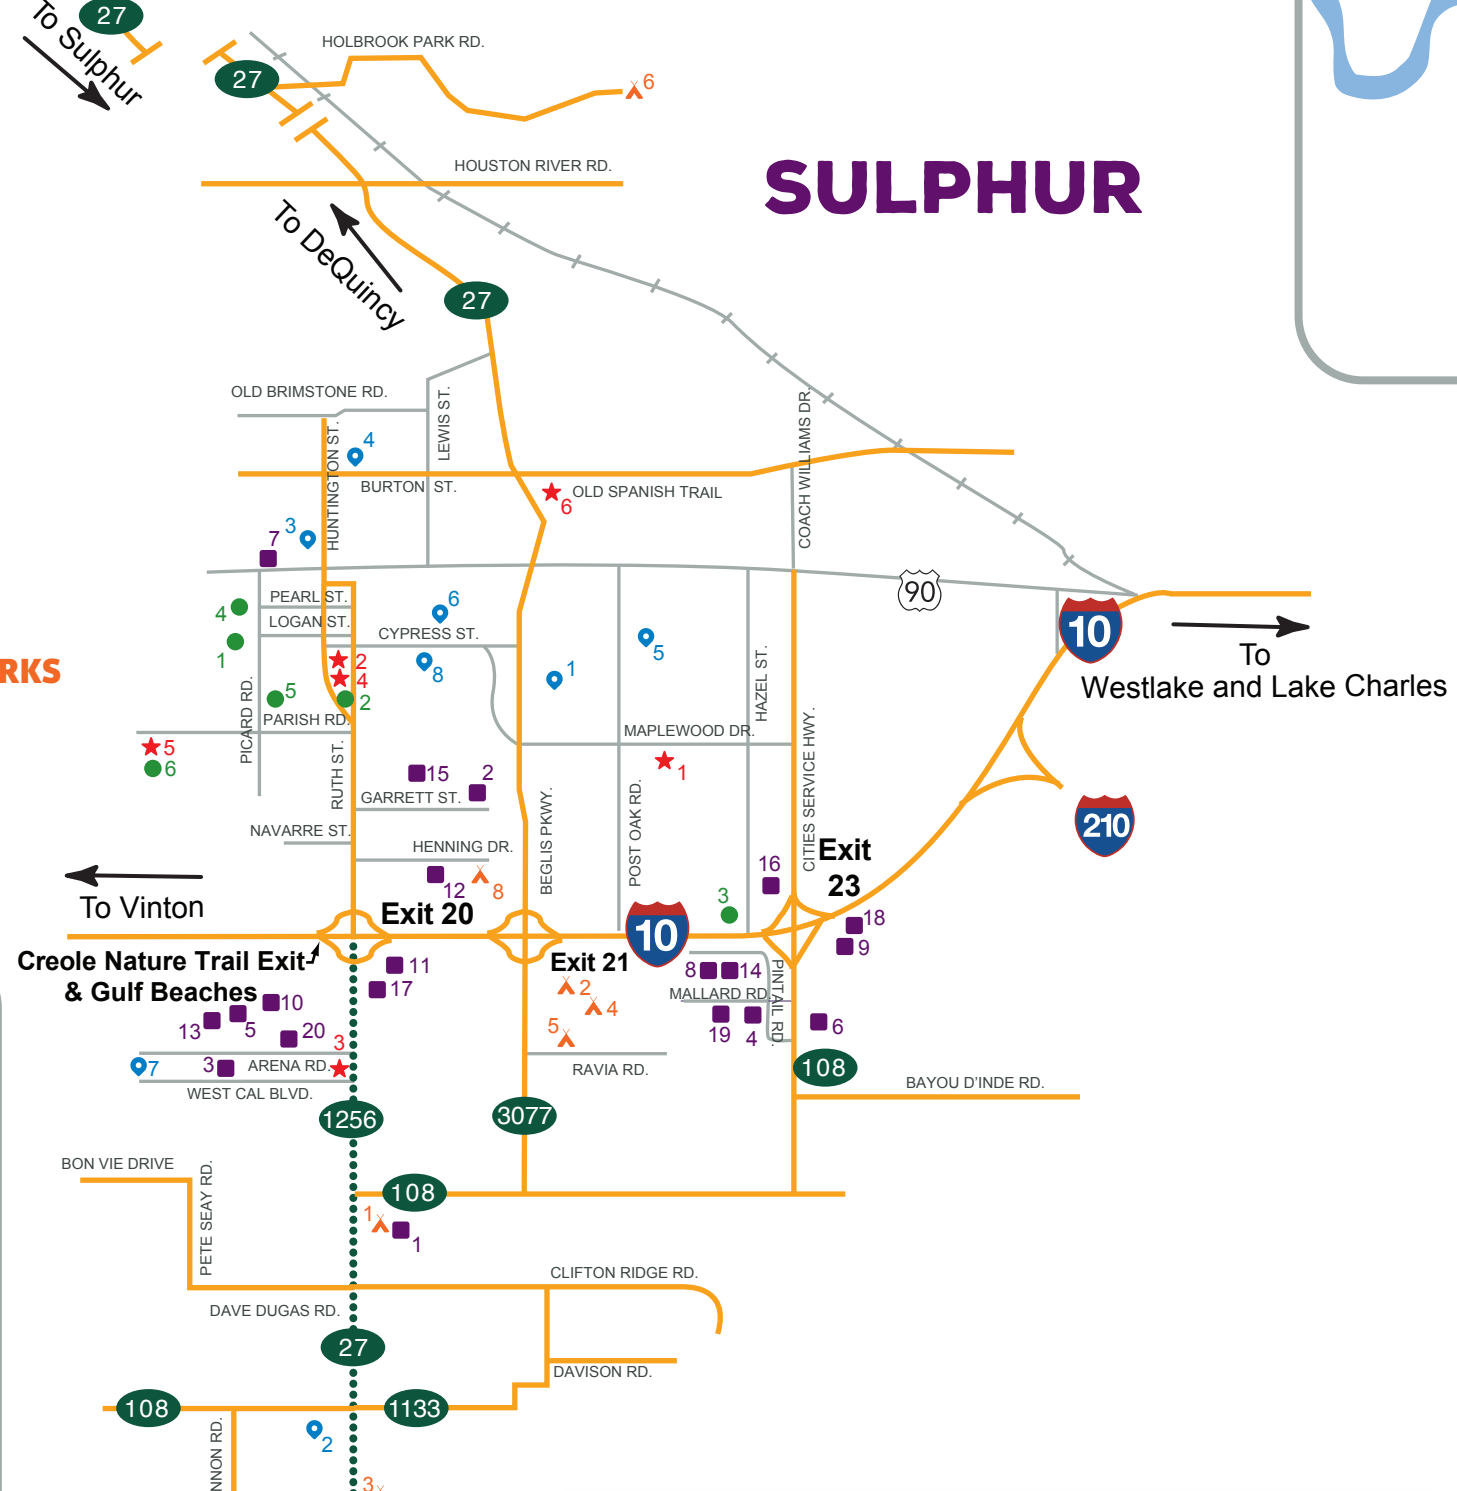

DeQuincy
★ **ATTRACTIONS**

1. DeQuincy Railroad Museum & Tourist Information Center
2. DeQuincy Town Hall Museum

📍 **DeQuincy**
POINTS OF INTEREST

1. DeQuincy City Hall
2. DeQuincy Library
3. DeQuincy Memorial Hospital
4. DeQuincy Police Dept.
5. DeQuincy Post Office
6. La. Dept. of Motor Vehicles

🏠 **DeQuincy**
ACCOMMODATIONS

1. Heritage Place Hotel & Suites
2. Red Oak Inn

🏕️ **DeQuincy**
CAMPGROUNDS/RV PARKS

1. Kenny's RV Park
2. Woodlake Park Estates

DEQUINCY

VISITORS MAP
OF
CALCASIEU
PARISH

www.VisitLakeCharles.org • [f](#) [t](#) [i](#) [s](#) [#VisitLakeCharles](#)

★ **Sulphur**
ATTRACTIONS

1. Bayou Games Family Center
2. Brimstone Museum Complex & Tourist Information Center
3. Creole Nature Trail Adventure Point
4. Henning Cultural Center
5. SPAR Recreation & Aquatic Center and Waterpark
6. Yellowfin Distillery

🌳 **Sulphur**
PARKS AND RECREATION

1. Frasch Park/Golf Course
2. The Grove at Heritage Square
3. McMurry Park
4. North Frasch Park Complex
5. Pattison Park
6. SPAR Recreation & Aquatic Center and Waterpark

📍 **Sulphur**
POINTS OF INTEREST

1. La. Dept. of Motor Vehicles
2. Southland Field
3. Sulphur City Hall
4. Sulphur Police Dept./West Calcasieu Association of Commerce
5. Sulphur Post Office
6. Sulphur Regional Library
7. West Calcasieu Arena & Events Center
8. West Calcasieu Cameron Hospital

🏠 **Sulphur**
ACCOMMODATIONS