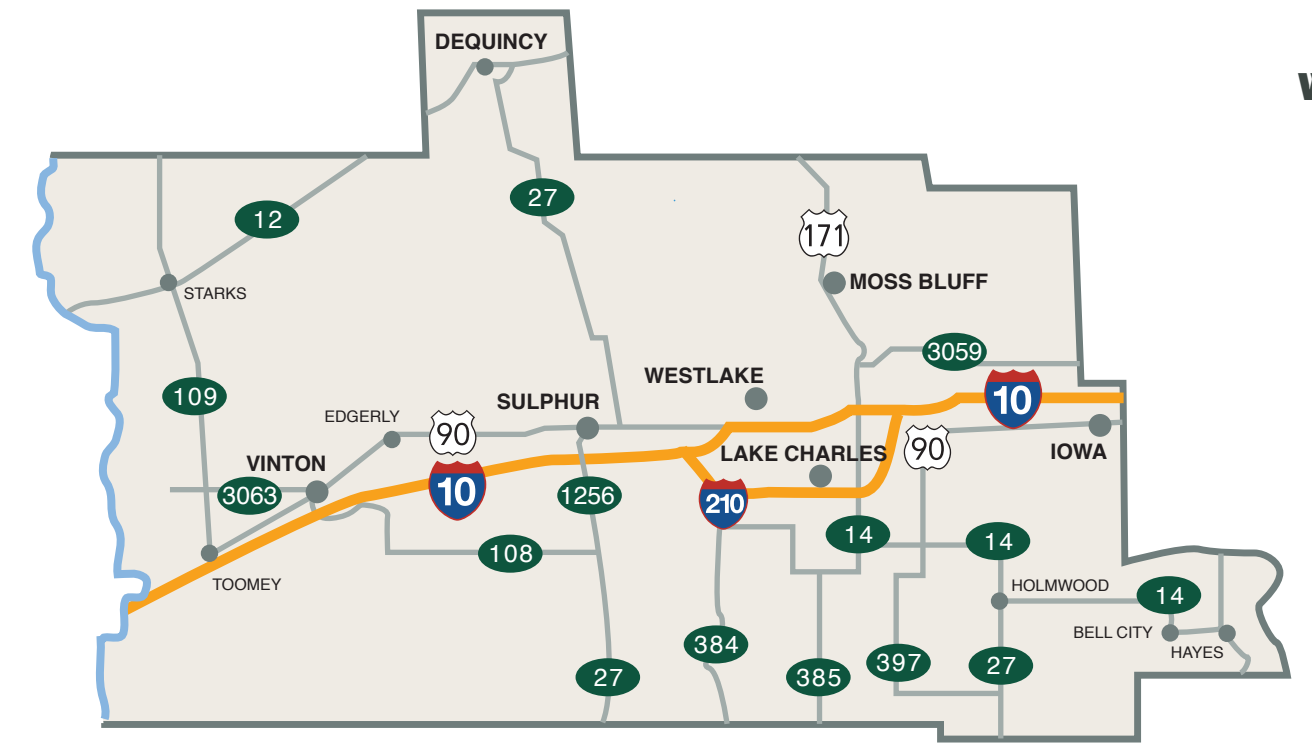

VISITORS MAP OF CALCASIEU PARISH

www.VisitLakeCharles.org • Facebook • Twitter • Instagram • #VisitLakeCharles

LAKE CHARLES

Lake Charles ATTRACTIONS

- 1911 Historic City Hall Arts & Cultural Center
- Altitude Trampoline Park
- The Art Factory
- Arts' Desire
- Candice Alexander Art Studio
- Central School Arts & Humanities Center: Art Associates Gallery, Black Heritage Gallery, Children's Theatre Co., Lake Charles Symphony, Mardi Gras Museum
- Children's Museum
- Cinemark Movie Bistro 9
- Contraband Bayou Golf Club - L'Auberge
- Cottage Shops District
- Country Club Golf Course at Golden Nugget
- Crying Eagle Brewing Company
- Gallery by the Lake
- Golden Nugget Lake Charles
- Grand Gallery at McNeese State University
- Gray Plantation Golf Course/ Sports Club
- Imperial Calcasieu Museum
- Lake Charles North Beach
- L'Auberge Casino Resort
- Mallard Cove Golf Course
- Petro Bowl
- Power Center (Derek Dr.)
- Prien Lake Mall/ Cinemark
- Putt-Putt Golf
- Rikenjaks Brewing Company
- Skate City
- Southgate Shopping Center
- USS Orleck

Lake Charles ACCOMMODATIONS

- America's Best Value Inn & Suites (Lake)
- America's Best Value Inn (Broad)
- Aunt Ruby's Bed & Breakfast
- Best Western Bayou Inn & Suites
- Best Western Plus Prien Lake Inn & Suites
- Candlewood Suites
- Comfort Inn
- Comfort Suites
- Courtyard by Marriott
- Days Inn
- Deluxe Inn
- Econo Lodge
- Golden Nugget Lake Charles
- Hampton Inn

🏠 **Vinton**
ACCOMMODATIONS

1. Best Western Casino Inn
2. Cobblestone Inn & Suites
3. Delta Downs Racetrack Casino & Hotel
4. Longhorn Entertainment Complex & Travel Plaza Motel

🏕️ **Vinton**
CAMPGROUNDS/RV PARKS

1. Alligator Park (Starks)
2. Bender Oaks RV Resort (Opening 2018)
3. Longhorn Truck & Car Plaza
4. Niblett's Bluff Park
5. Paradise RV Resort & Cabin
6. Texas Pelican RV Park
7. V RV Campground

★ **Iowa**
ATTRACTIONS