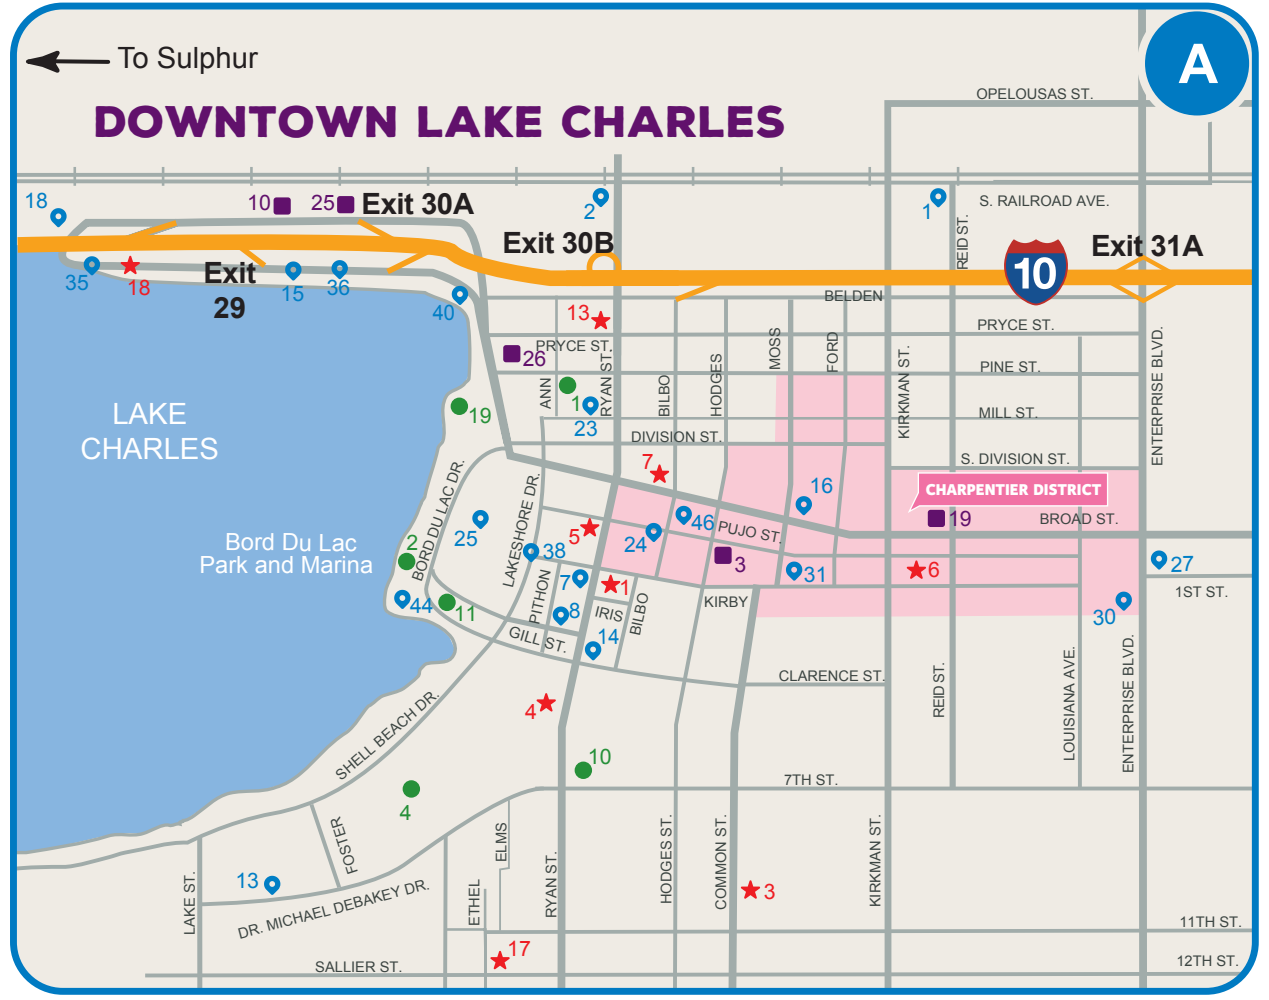

VISITORS MAP OF CALCASIEU PARISH

www.VisitLakeCharles.org • Facebook • Twitter • Instagram • #VisitLakeCharles

LAKE CHARLES

Lake Charles ATTRACTIONS

- 1911 Historic City Hall Arts & Cultural Center
- Altitude Trampoline Park
- The Art Factory
- Arts' Desire
- Candice Alexander Art Studio
- Central School Arts & Humanities Center: Art Associates Gallery, Black Heritage Gallery, Children's Theatre Co., Lake Charles Symphony, Mardi Gras Museum
- Children's Museum
- Cinemark Movie Bistro 9
- Contraband Bayou Golf Club - L'Auberge
- Cottage Shops District
- Country Club Golf Course at Golden Nugget
- Crying Eagle Brewing Company
- Gallery by the Lake
- Golden Nugget Lake Charles
- Grand Gallery at McNeese State University
- Gray Plantation Golf Course/ Sports Club
- Imperial Calcasieu Museum
- Lake Charles North Beach
- L'Auberge Casino Resort
- Mallard Cove Golf Course
- Petro Bowl
- Power Center (Derek Dr.)
- Prien Lake Mall/ Cinemark
- Putt-Putt Golf
- Rikenjaks Brewing Company
- Skate City
- Southgate Shopping Center
- USS Orleck

DeQuincy
★ **ATTRACTIONS**

1. DeQuincy Railroad Museum & Tourist Information Center
2. DeQuincy Town Hall Museum

📍 **DeQuincy**
POINTS OF INTEREST

1. DeQuincy City Hall
2. DeQuincy Library
3. DeQuincy Memorial Hospital
4. DeQuincy Police Dept.
5. DeQuincy Post Office
6. La. Dept. of Motor Vehicles

🏠 **Vinton**
ACCOMMODATIONS

1. Best Western Casino Inn
2. Cobblestone Inn & Suites
3. Delta Downs Racetrack Casino & Hotel
4. Longhorn Entertainment Complex & Travel Plaza Motel

🏕️ **Vinton**
CAMPGROUNDS/RV PARKS