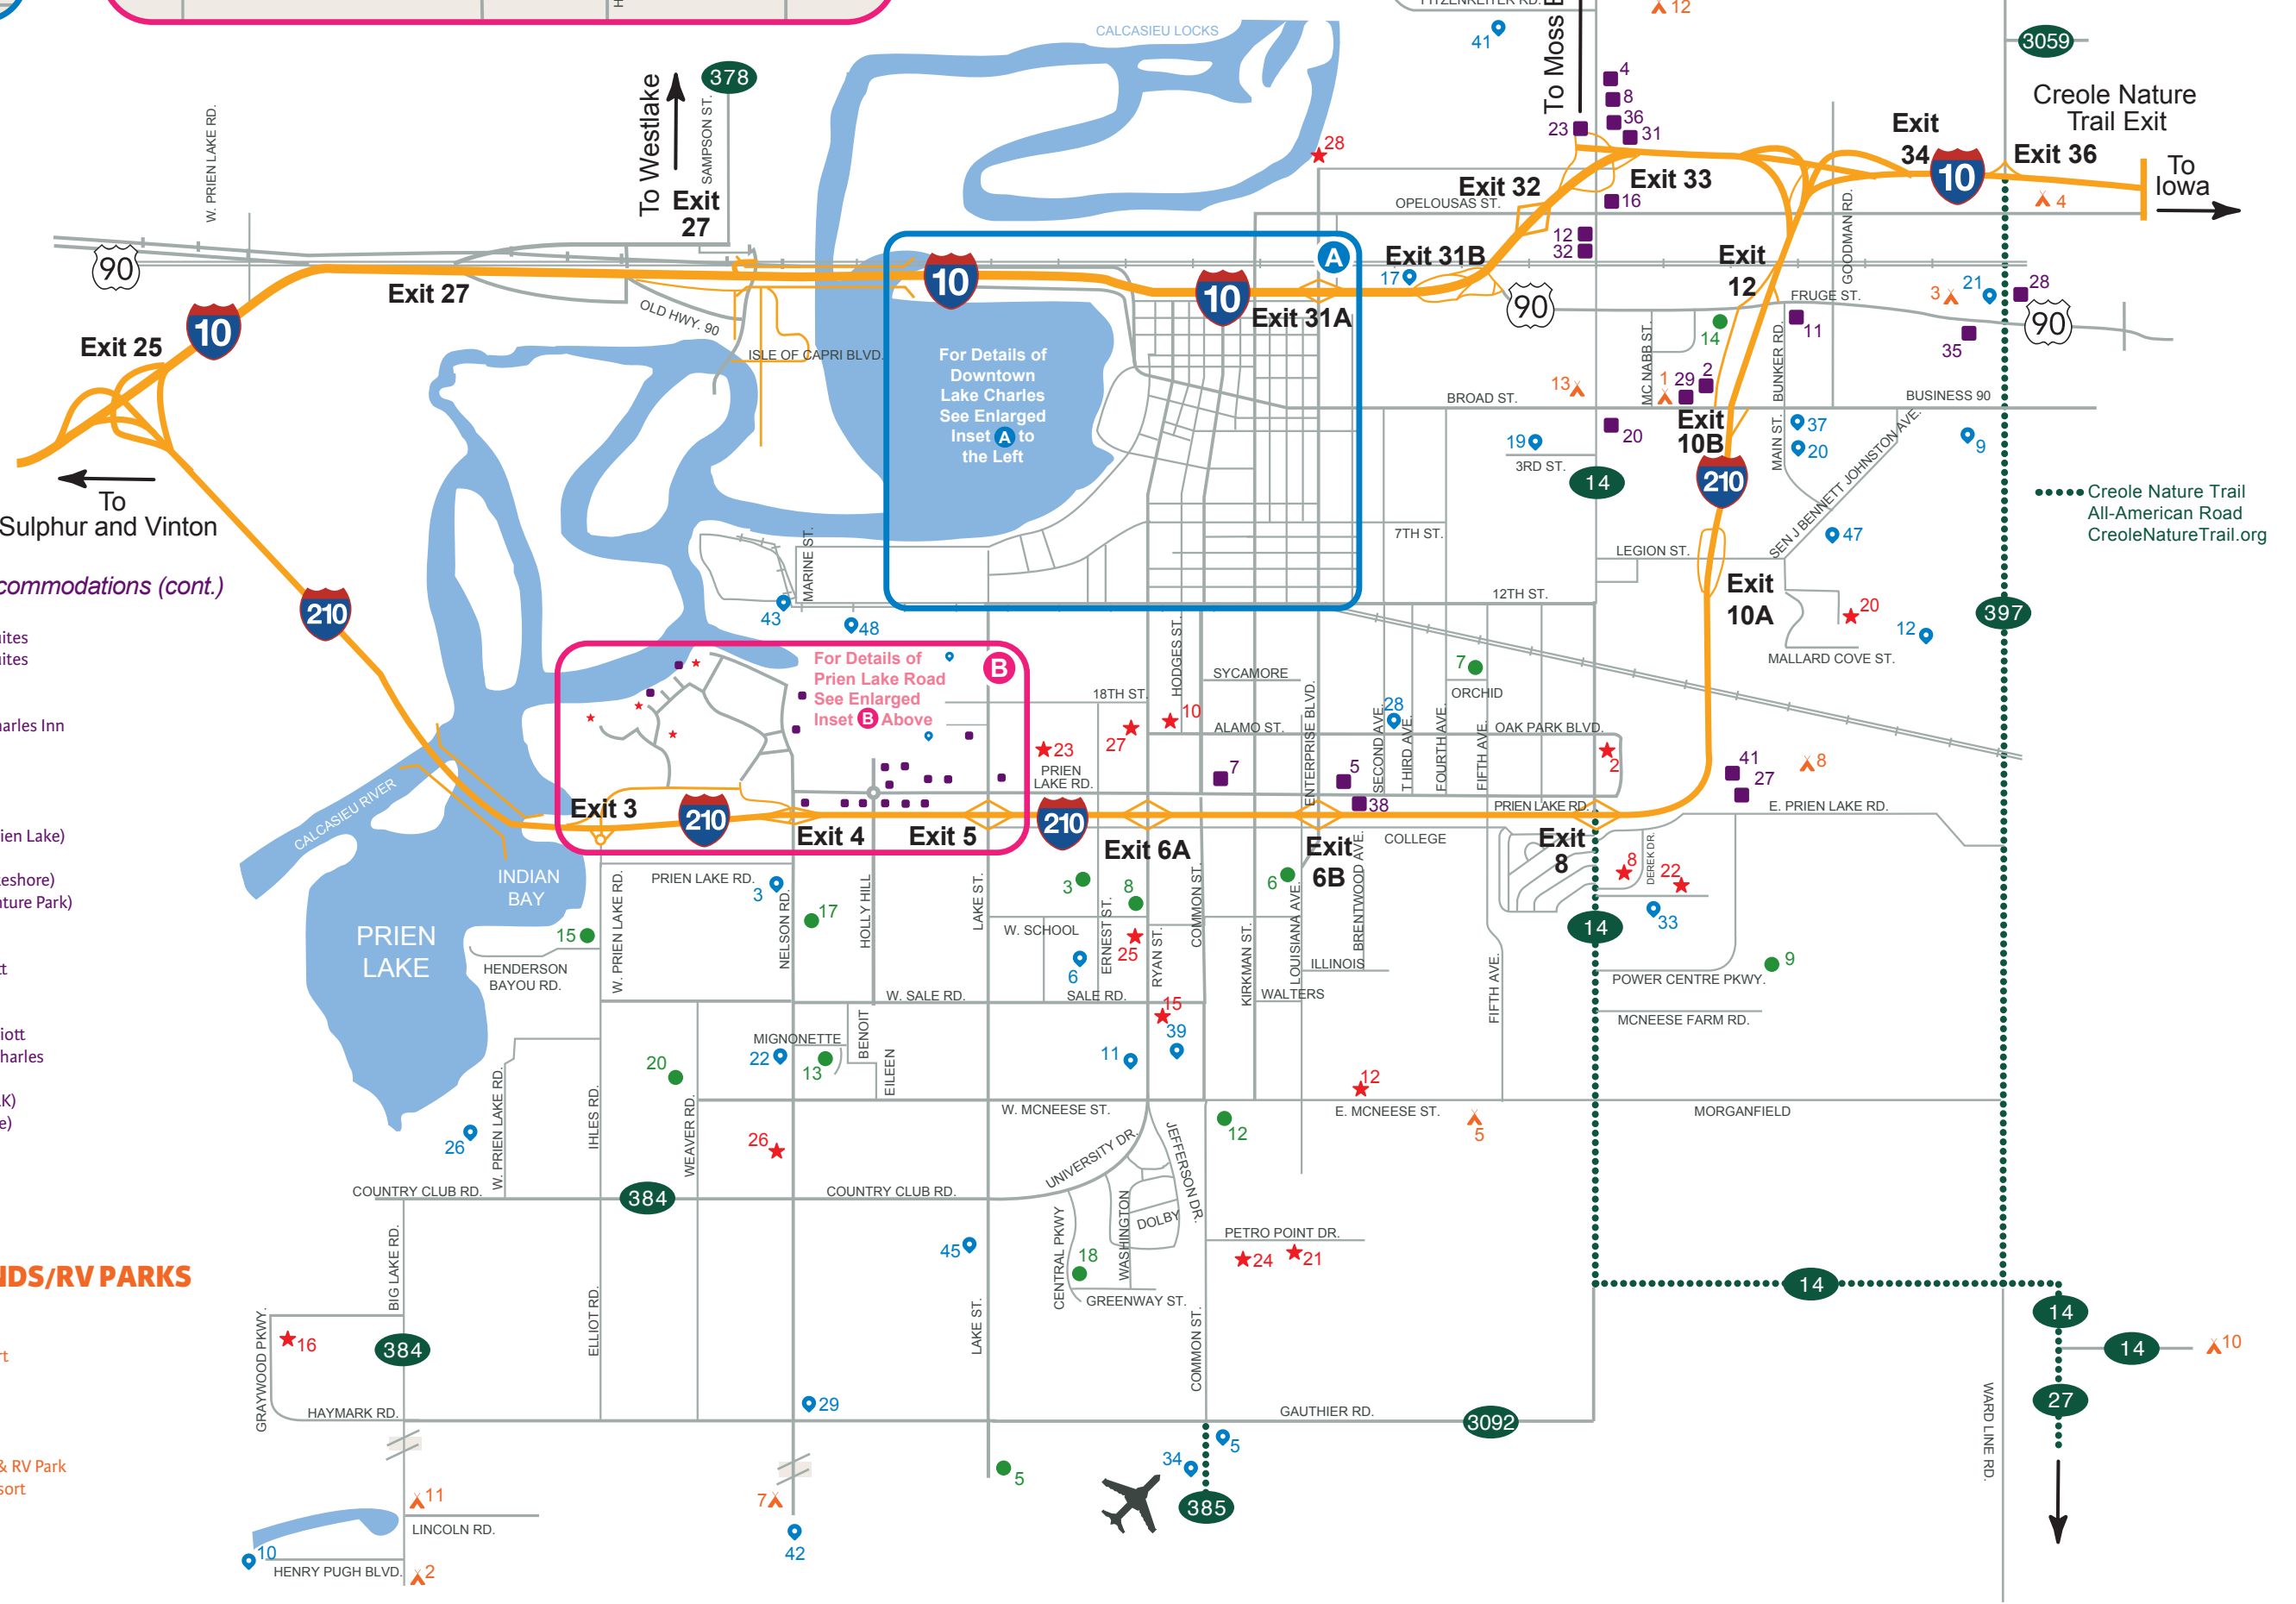

VISITORS MAP OF CALCASIEU PARISH

www.VisitLakeCharles.org • Facebook • Twitter • Instagram • #VisitLakeCharles

LAKE CHARLES

Lake Charles ATTRACTIONS

- 1911 Historic City Hall Arts & Cultural Center
- Altitude Trampoline Park
- The Art Factory
- Arts' Desire
- Candice Alexander Art Studio
- Central School Arts & Humanities Center: Art Associates Gallery, Black Heritage Gallery, Children's Theatre Co., Lake Charles Symphony, Mardi Gras Museum
- Children's Museum
- Cinemark Movie Bistro 9
- Contraband Bayou Golf Club - L'Auberge
- Cottage Shops District
- Country Club Golf Course at Golden Nugget
- Crying Eagle Brewing Company
- Gallery by the Lake
- Golden Nugget Lake Charles
- Grand Gallery at McNeese State University
- Gray Plantation Golf Course/ Sports Club
- Imperial Calcasieu Museum
- Lake Charles North Beach
- L'Auberge Casino Resort
- Mallard Cove Golf Course
- Petro Bowl
- Power Center (Derek Dr.)
- Prien Lake Mall/ Cinemark
- Putt-Putt Golf
- Rikenjaks Brewing Company
- Skate City
- Southgate Shopping Center
- USS Orleck

🏠 **Vinton**
ACCOMMODATIONS

1. Best Western Casino Inn
2. Cobblestone Inn & Suites
3. Delta Downs Racetrack Casino & Hotel
4. Longhorn Entertainment Complex & Travel Plaza Motel

🏕️ **Vinton**
CAMPGROUNDS/RV PARKS