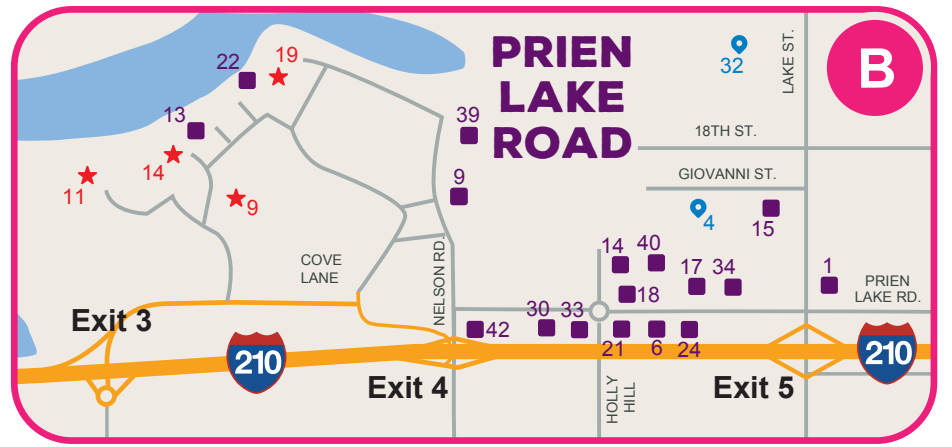

VISITORS MAP OF CALCASIEU PARISH

www.VisitLakeCharles.org • Facebook • Twitter • Instagram • #VisitLakeCharles

LAKE CHARLES

Lake Charles ATTRACTIONS

- 1911 Historic City Hall Arts & Cultural Center
- Altitude Trampoline Park
- The Art Factory
- Arts' Desire
- Candice Alexander Art Studio
- Central School Arts & Humanities Center: Art Associates Gallery, Black Heritage Gallery, Children's Theatre Co., Lake Charles Symphony, Mardi Gras Museum
- Children's Museum
- Cinemark Movie Bistro 9
- Contraband Bayou Golf Club - L'Auberge
- Cottage Shops District
- Country Club Golf Course at Golden Nugget
- Crying Eagle Brewing Company
- Gallery by the Lake
- Golden Nugget Lake Charles
- Grand Gallery at McNeese State University
- Gray Plantation Golf Course/ Sports Club
- Imperial Calcasieu Museum
- Lake Charles North Beach
- L'Auberge Casino Resort
- Mallard Cove Golf Course
- Petro Bowl
- Power Center (Derek Dr.)
- Prien Lake Mall/ Cinemark
- Putt-Putt Golf
- Rikenjaks Brewing Company
- Skate City
- Southgate Shopping Center
- USS Orleck

🏠 **Vinton**
ACCOMMODATIONS

1. Best Western Casino Inn
2. Cobblestone Inn & Suites
3. Delta Downs Racetrack Casino & Hotel
4. Longhorn Entertainment Complex & Travel Plaza Motel

🏕️ **Vinton**
CAMPGROUNDS/RV PARKS

1. Alligator Park (Starks)
2. Bender Oaks RV Resort (Opening 2018)
3. Longhorn Truck & Car Plaza
4. Niblett's Bluff Park
5. Paradise RV Resort & Cabin
6. Texas Pelican RV Park
7. V RV Campground

★ **Iowa**
ATTRACTIONS

🏠 **Westlake**
ACCOMMODATIONS

1. Isle of Capri Casino Hotel / Inn at the Isle
2. La Quinta Inn & Suites
3. Mulberry Crossing (opening 2018)

🏕️ **Westlake**
CAMPGROUNDS/RV PARKS

1. Bayou Marino RV Park
2. Lloyd's Country Store/RV Park
3. Whispering Meadow RV Park