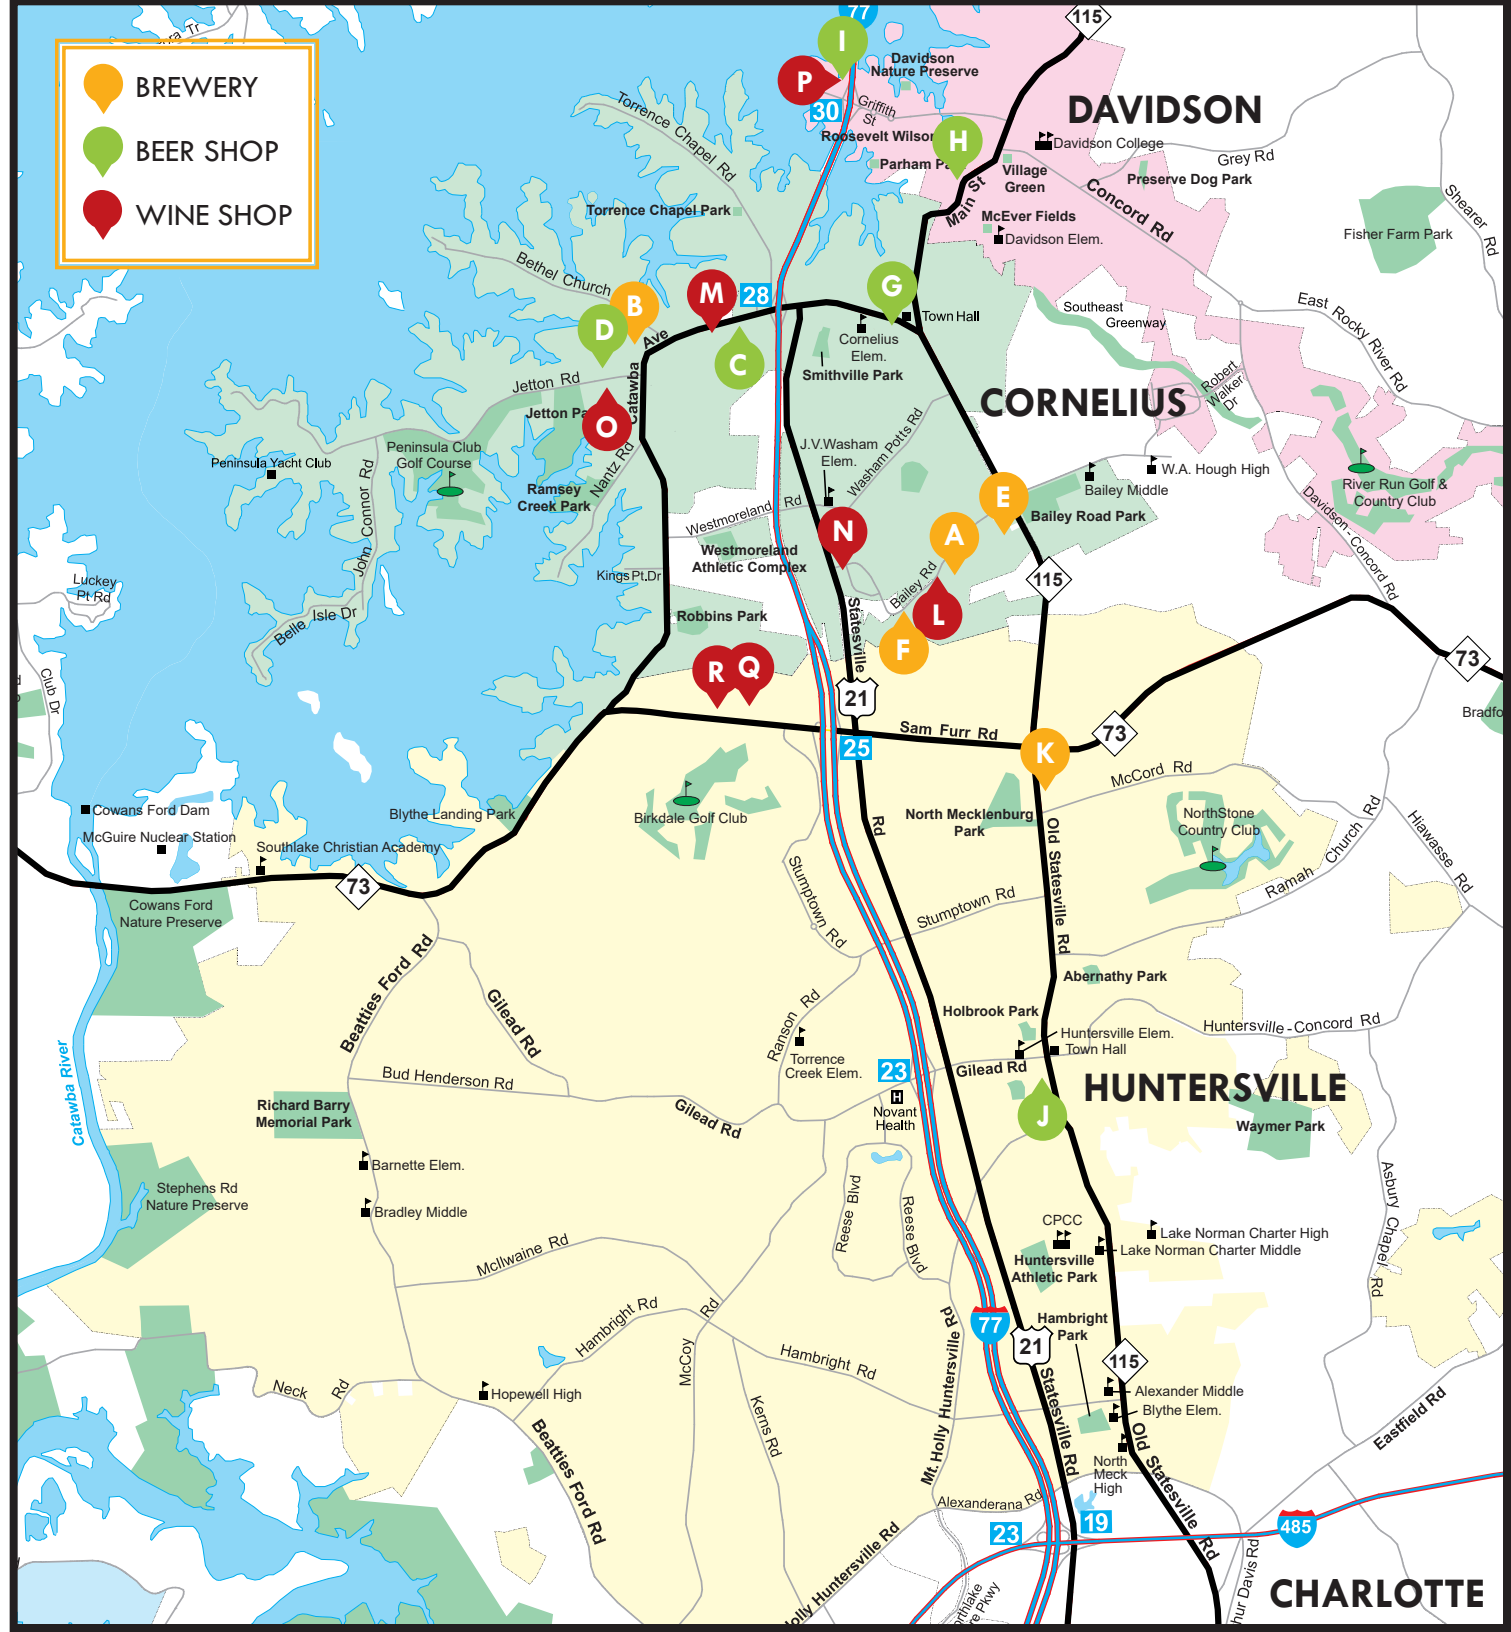

- BREWERY
- BEER SHOP
- WINE SHOP

BREWRIES & BEER SHOPS

- CORNELIUS**
- A Ass Clown Brewing Company
- B Bayne Brewing Company
- C Bottled & Tapped
- D Cornelius Draffhouse & Bottle Shop
- E D9 Brewing Company
- F Eleven Lakes Brewing
- G Old Town Public House

- DAVIDSON**
- H Davidson Beverage Company
- I The Cabin

- HUNTERSVILLE**
- J Crafty Beer Guys
- K Primal Brewery

WINE SHOPS

- CORNELIUS**
- L Lake Norman Winery
- M M's Wine & Beer Bar
- N The Cork and Cask
- O Winestore
- DAVIDSON**
- P Lake Norman Wine Cottage
- HUNTERSVILLE**
- Q Corkscrew Wine Shoppe & Bar
- R Total Wine & More

WIN MONTHLY PRIZES VIA SOCIAL MEDIA!

Post a photo from any Lake Norman brewery or with any VLN beer promotional items (beer trail map, coaster, magnet or pint glass). Simply use #LKNbeer and tag @VisitLakeNorman. *Must be 21+ to win*

APRIL IS #NCBEERMONT

North Carolina's beer & wine scene is thriving! Use this Lake Norman trail map to help quench your thirst. You just might discover a new favorite #lknbeer flavor.

Annual North Carolina Brewers & Music Festival | Rural Hill (May)