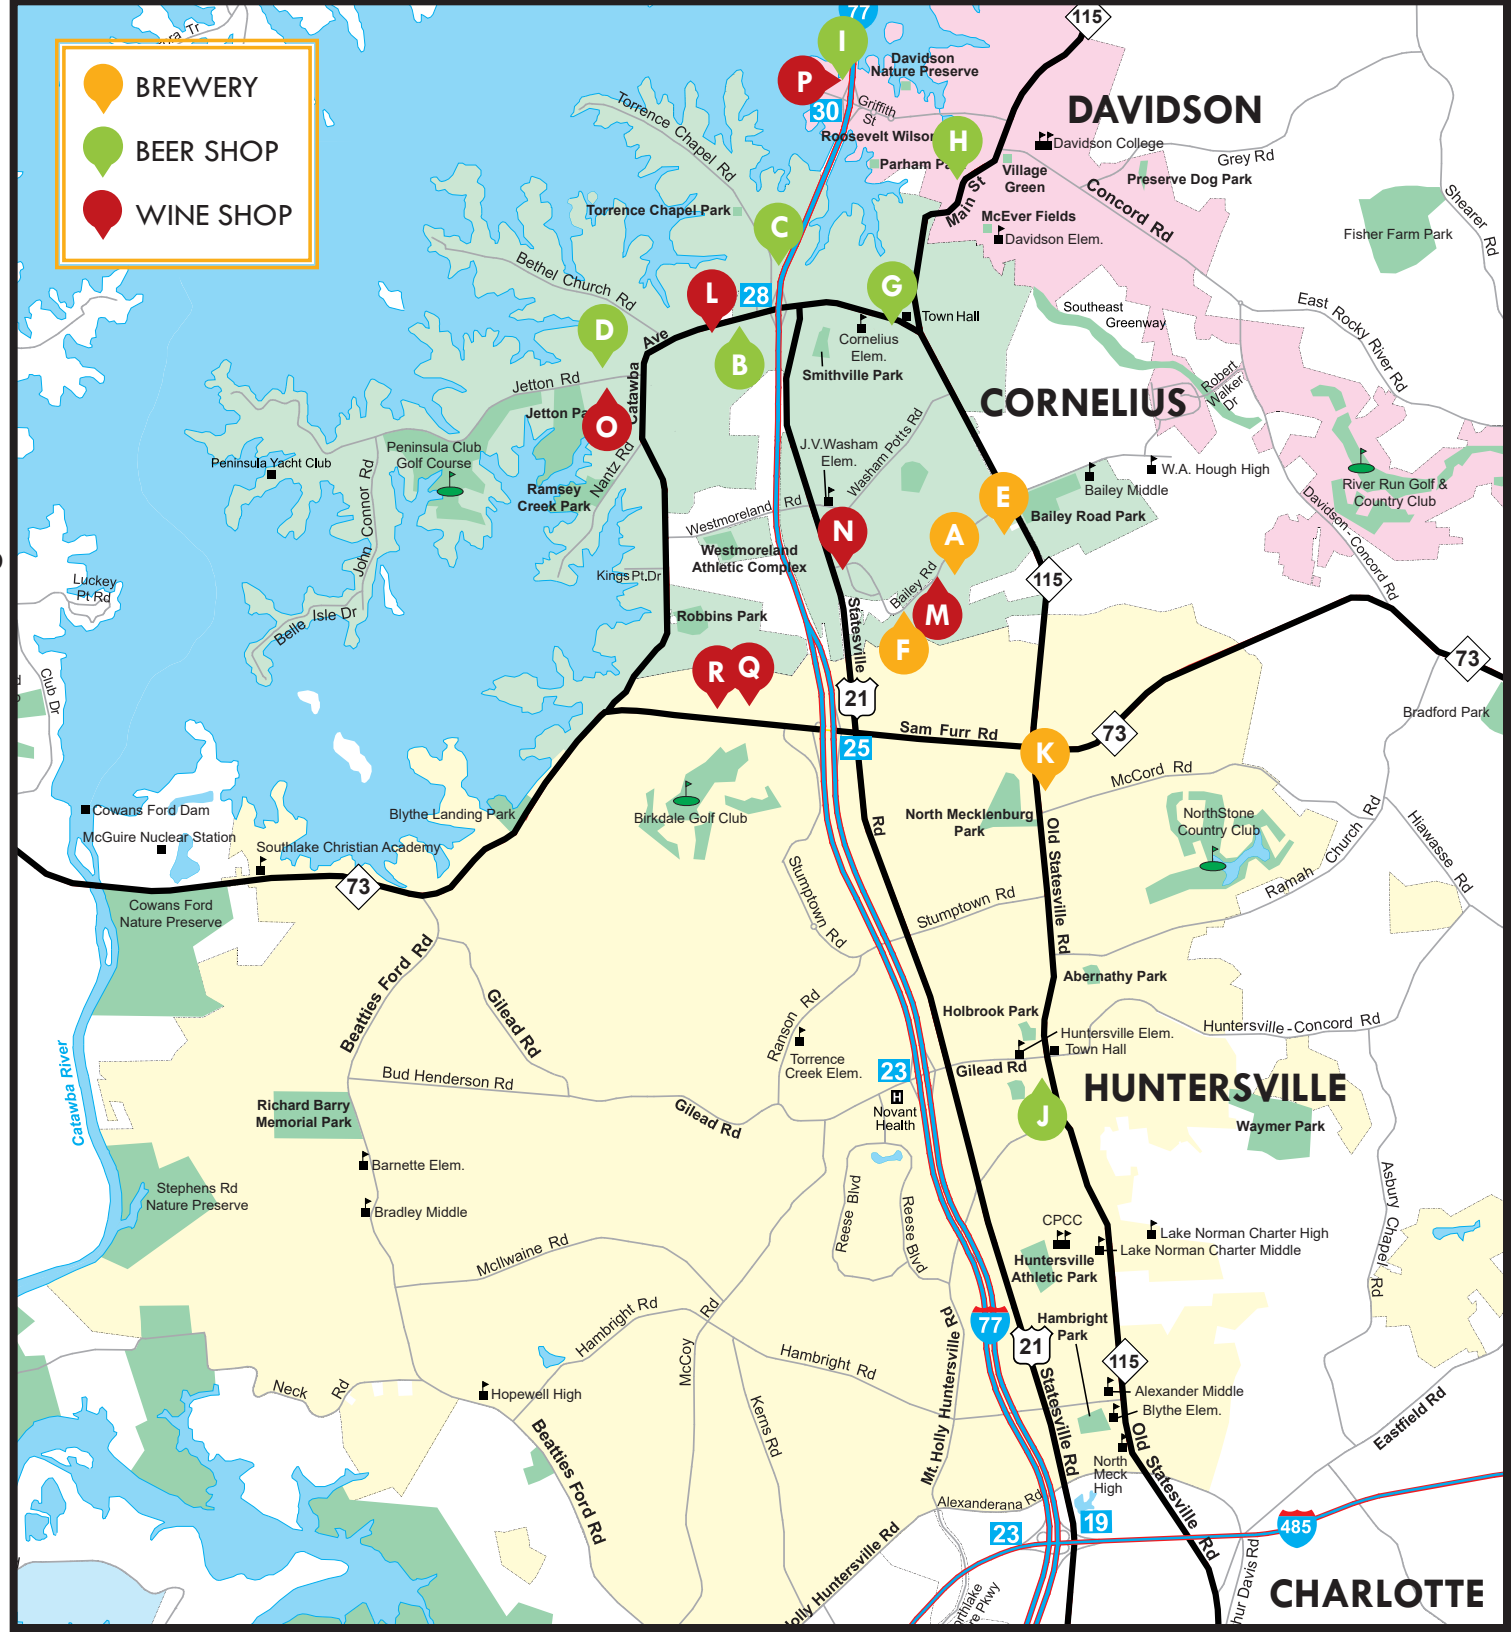

- BREWERY
- BEER SHOP
- WINE SHOP

BREWRIES & BEER SHOPS

- CORNELIUS**
- A Ass Clown Brewing Company
 - B Bottled & Tapped
 - C Carbonation Craft Beer & Wine Shop
 - D Cornelius Draffhouse & Bottle Shop
 - E D9 Brewing Company
 - F Eleven Lakes Brewing
 - G Old Town Public House

- DAVIDSON**
- H Davidson Beverage Company
 - I The Cabin

- HUNTERSVILLE**
- J Crafty Beer Guys
 - K Primal Brewery

WINE SHOPS

- CORNELIUS**
- L Bin 110
 - M Lake Norman Winery
 - N The Cork and Cask
 - O Winestore
- DAVIDSON**
- P Lake Norman Wine Cottage
- HUNTERSVILLE**
- Q Corkscrew Wine Shoppe & Bar
 - R Total Wine & More

R **Total Wine & More**
8709 Townley Rd
(704) 895-6115
totalwine.com

WIN MONTHLY PRIZES VIA SOCIAL MEDIA!

Post a photo from any Lake Norman brewery or with any VLN beer promotional items (beer trail map, coaster, magnet or pint glass). Simply use #LKNbeer and tag @VisitLakeNorman. *Must be 21+ to win*

APRIL IS #NCBEERMONT

North Carolina's beer & wine scene is thriving! Use this Lake Norman trail map to help quench your thirst. You just might discover a new favorite #lknbeer flavor.

Annual North Carolina Brewers & Music Festival | Rural Hill (May)