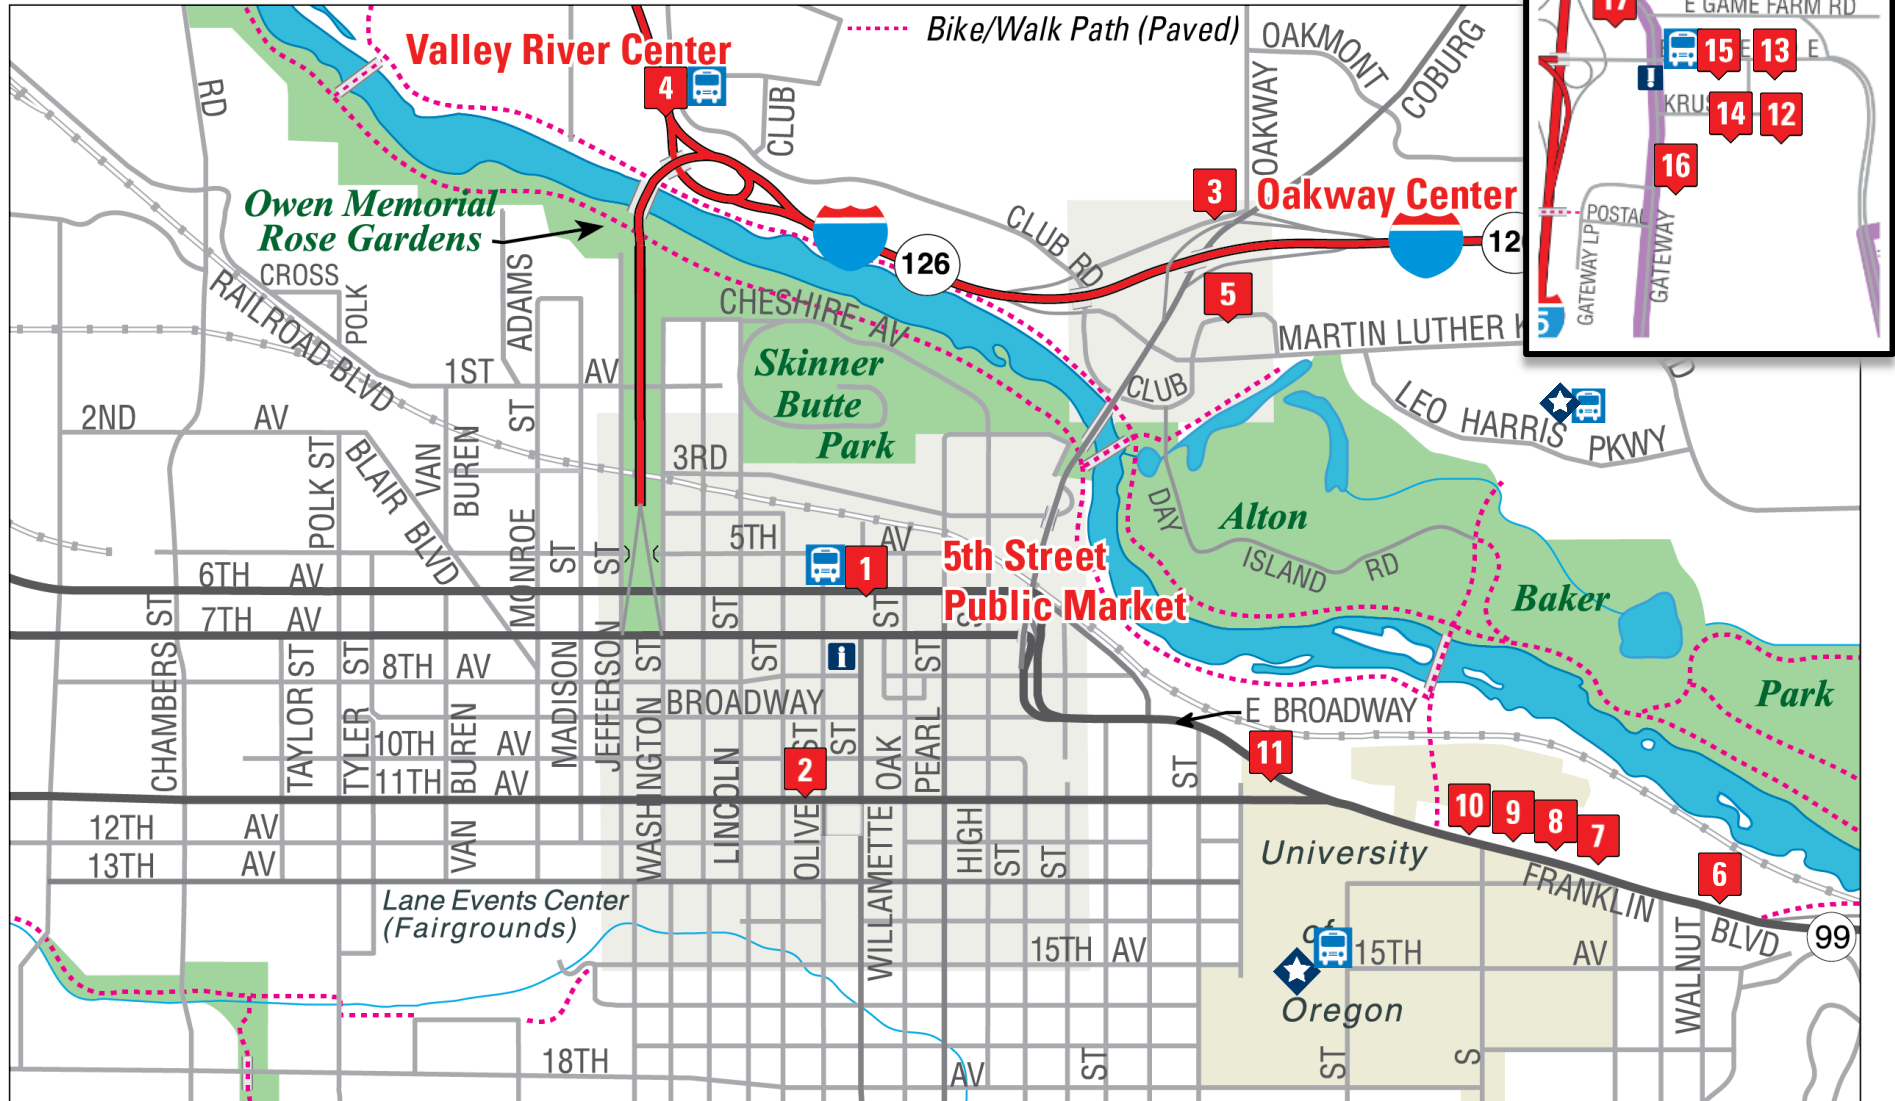

Eugene Marathon Map

This map offers an overview of locations that will be helpful for Eugene Marathon participants. Area hotels, shuttle information, and event venue are featured on this map. For directions, we recommend using a more detailed map or your GPS

1. **Hilton Eugene**
66 E 6th, Eugene
541.342.2000
SHUTTLE LOCATION
2. **Home2 Suites**
102 W 11th Ave, Eugene
541.342.3000
3. **Hyatt Place**
333 Oakway Rd, Eugene
541.343.9333
4. **Valley River Inn**
1000 Valley River Way, Eugene
541.743.1000
SHUTTLE LOCATION
5. **EVEN Hotel**
2133 Centennial Plaza, Eugene
541.342.3836
6. **Holiday Inn Express & Suites- Eugene**
2117 Franklin Blvd, Eugene
541.342.1243

Shuttles load on the 7th St. side of the hotel. Free parking available downtown in city parking garages and streets on Sunday.

 **Valley River Inn**
1000 Valley River Way, Eugene
541.743.1000

Free parking available at hotel and the south-east corner of the mall parking lot.

 **Autzen Stadium**
2700 Martin Luther King Jr. Blvd.

Lots of free, easy parking. Enter through ENTRY #5 off Leo Harris Parkway. Park in the East gravel lot.

 **Start/Finish**
University & 15th Ave.

Shuttle drop-off and post-race pick-up is located at a few blocks from the start/finish lines. Participants arriving by shuttles will walk right by the gear check and continue east toward Agate. Take a right on Agate and enter starting corrals from the back.