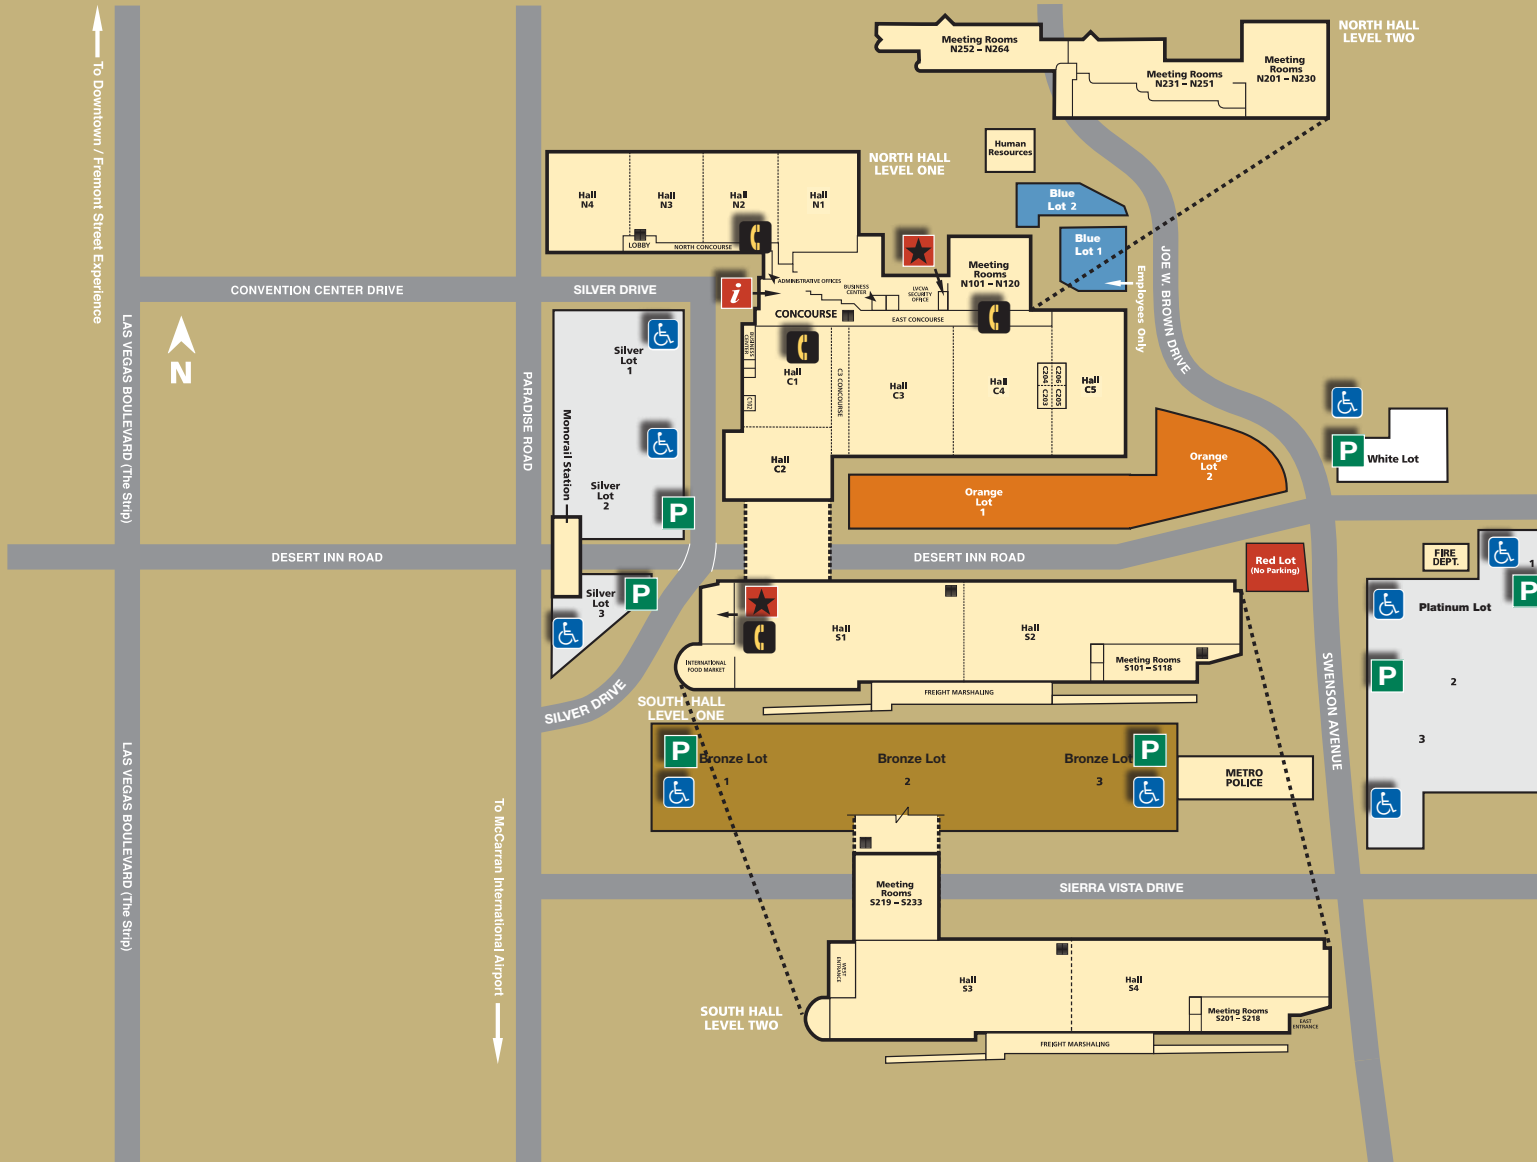

OVERVIEW OF THE LAS VEGAS CONVENTION CENTER

- ## LEGEND
-  Information Center
 -  Accessible Parking
 -  Visitor Parking Entrance
 -  House Phone
 -  Security
 -  Exhibit Hall/Meeting Space
 -  Silver Lot
 -  Orange Lot
 -  Blue Lot
 -  White Lot
 -  Platinum Lot
 -  Red Lot
 -  Bronze Lot