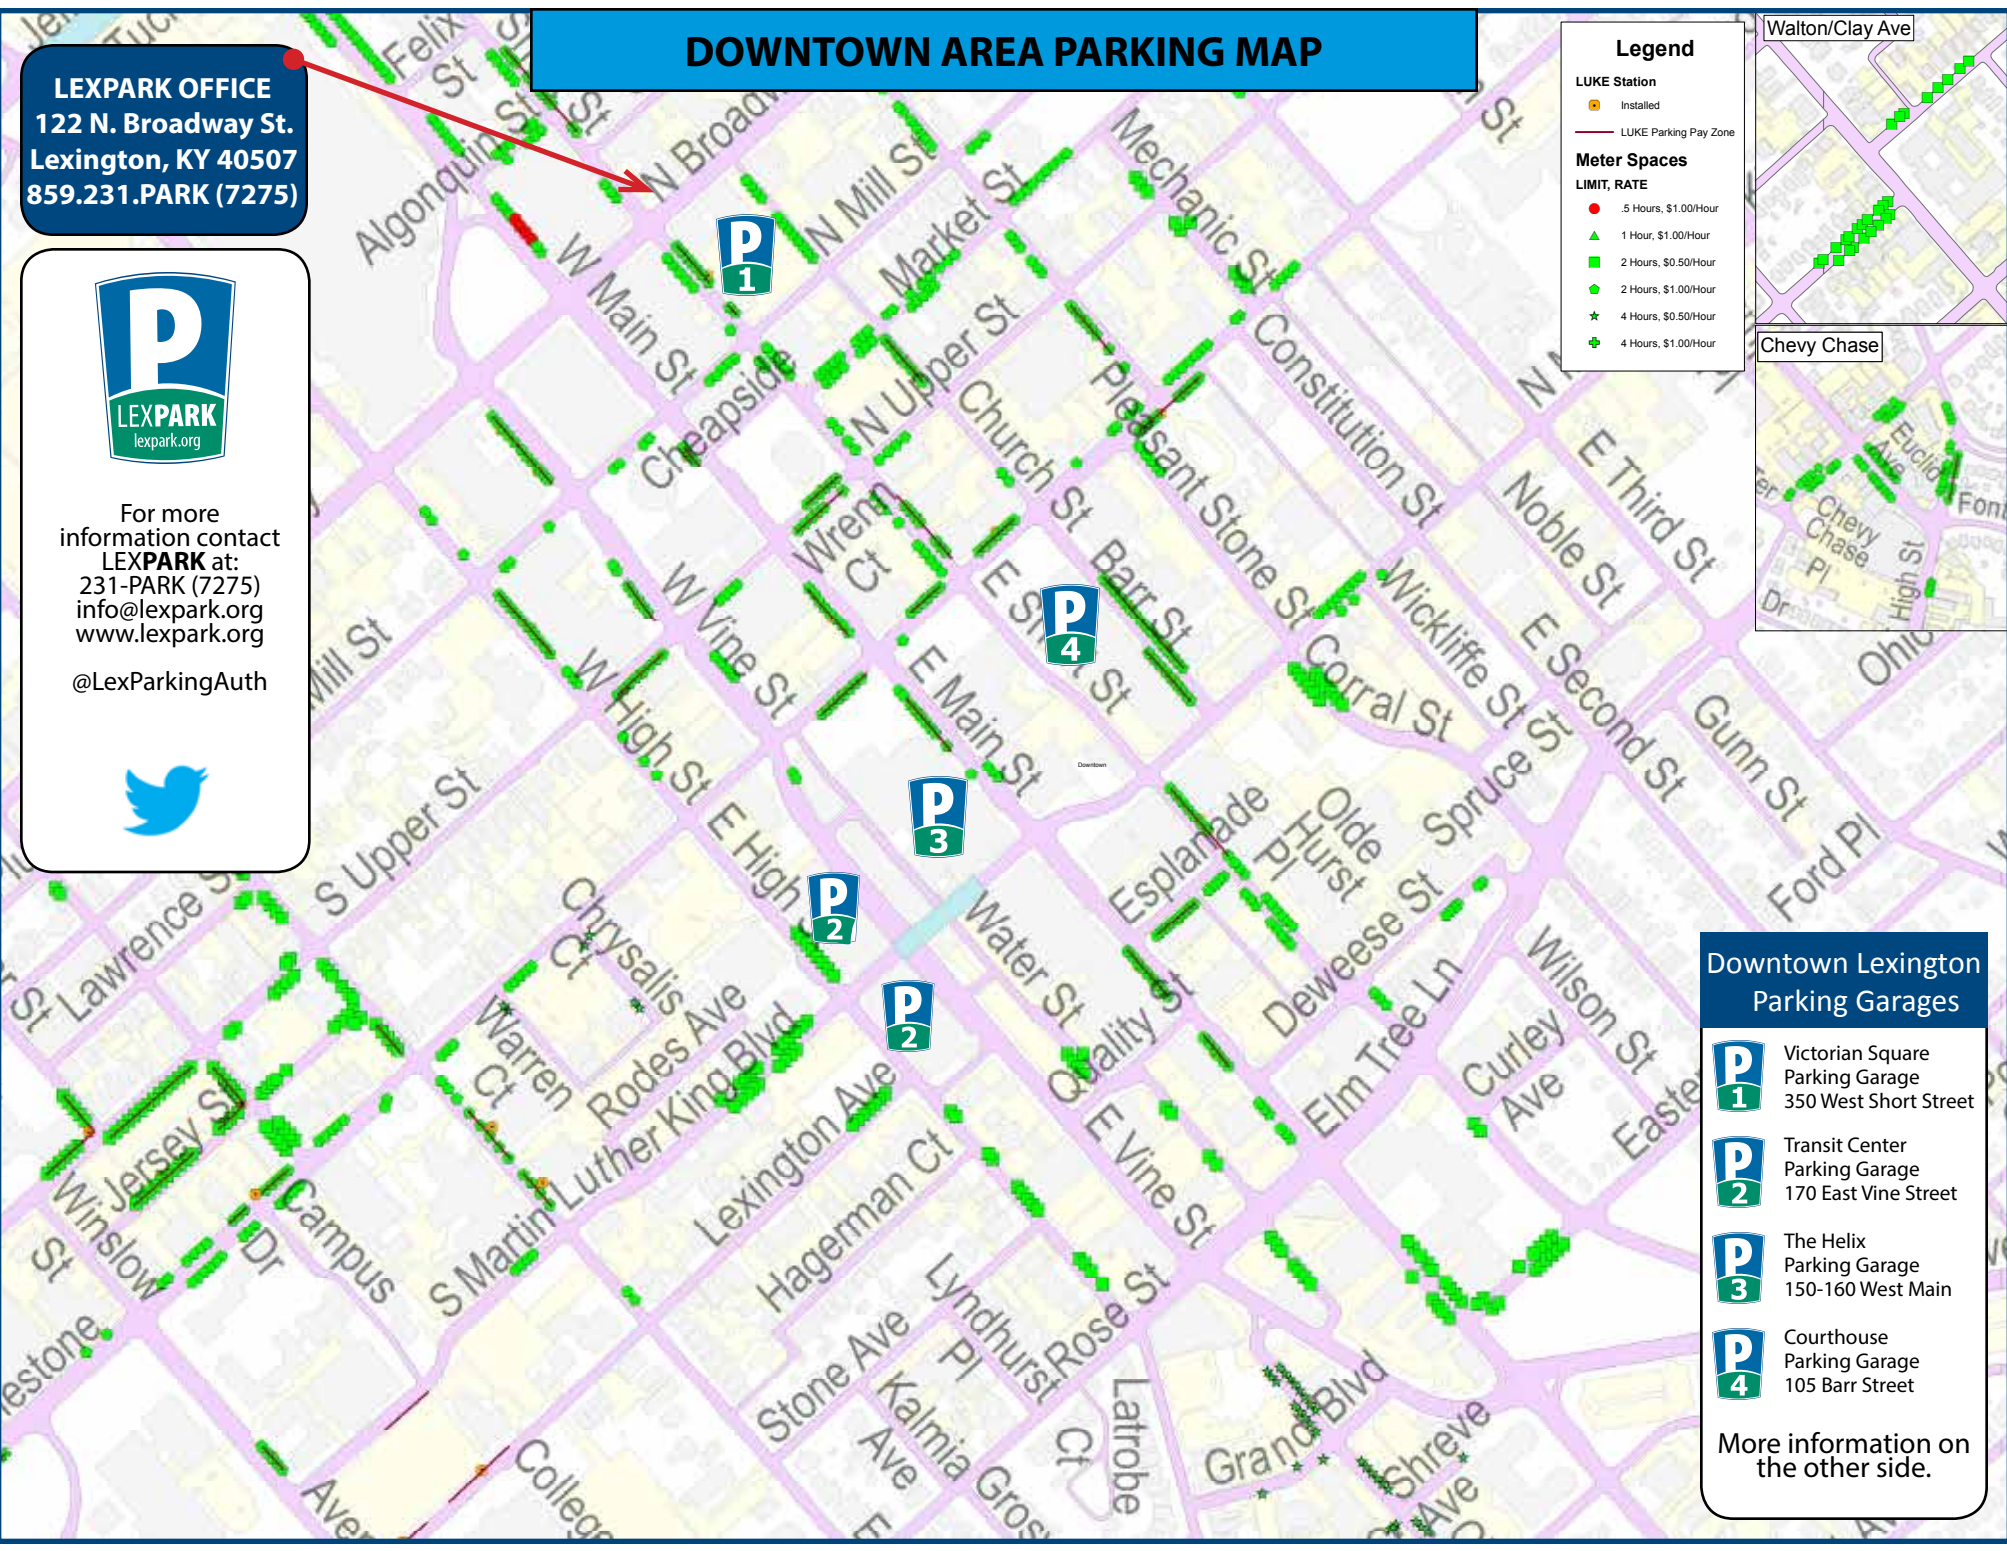

Legend

LUKE Station
 Installed
 LUKE Parking Pay Zone

Meter Spaces

LIMIT, RATE

- .5 Hours, \$1.00/Hour
- 1 Hour, \$1.00/Hour
- 2 Hours, \$0.50/Hour
- 2 Hours, \$1.00/Hour
- 4 Hours, \$0.50/Hour
- 4 Hours, \$1.00/Hour

Downtown Lexington Parking Garages

- P1** Victorian Square Parking Garage
350 West Short Street
- P2** Transit Center Parking Garage
170 East Vine Street
- P3** The Helix Parking Garage
150-160 West Main
- P4** Courthouse Parking Garage
105 Barr Street

More information on the other side.

ROADMAP to Downtown Parking

More than twelve hundred on-street spaces serve downtown visitors, diners, dancers and shoppers

Meter Rates and Hours

The meters require \$.25 cents for 15 minutes, or \$1.00 for 1 hour in most areas. There are 1 hour, 2, hour and 4 hour meters strategically located throughout the area.

The Tow

If your vehicle has been towed because of a parking violation, call the Lexington Police Department at 258-3600.

You will be responsible for the towing fee.

Victorian Square Garage - 382 spaces

Location: