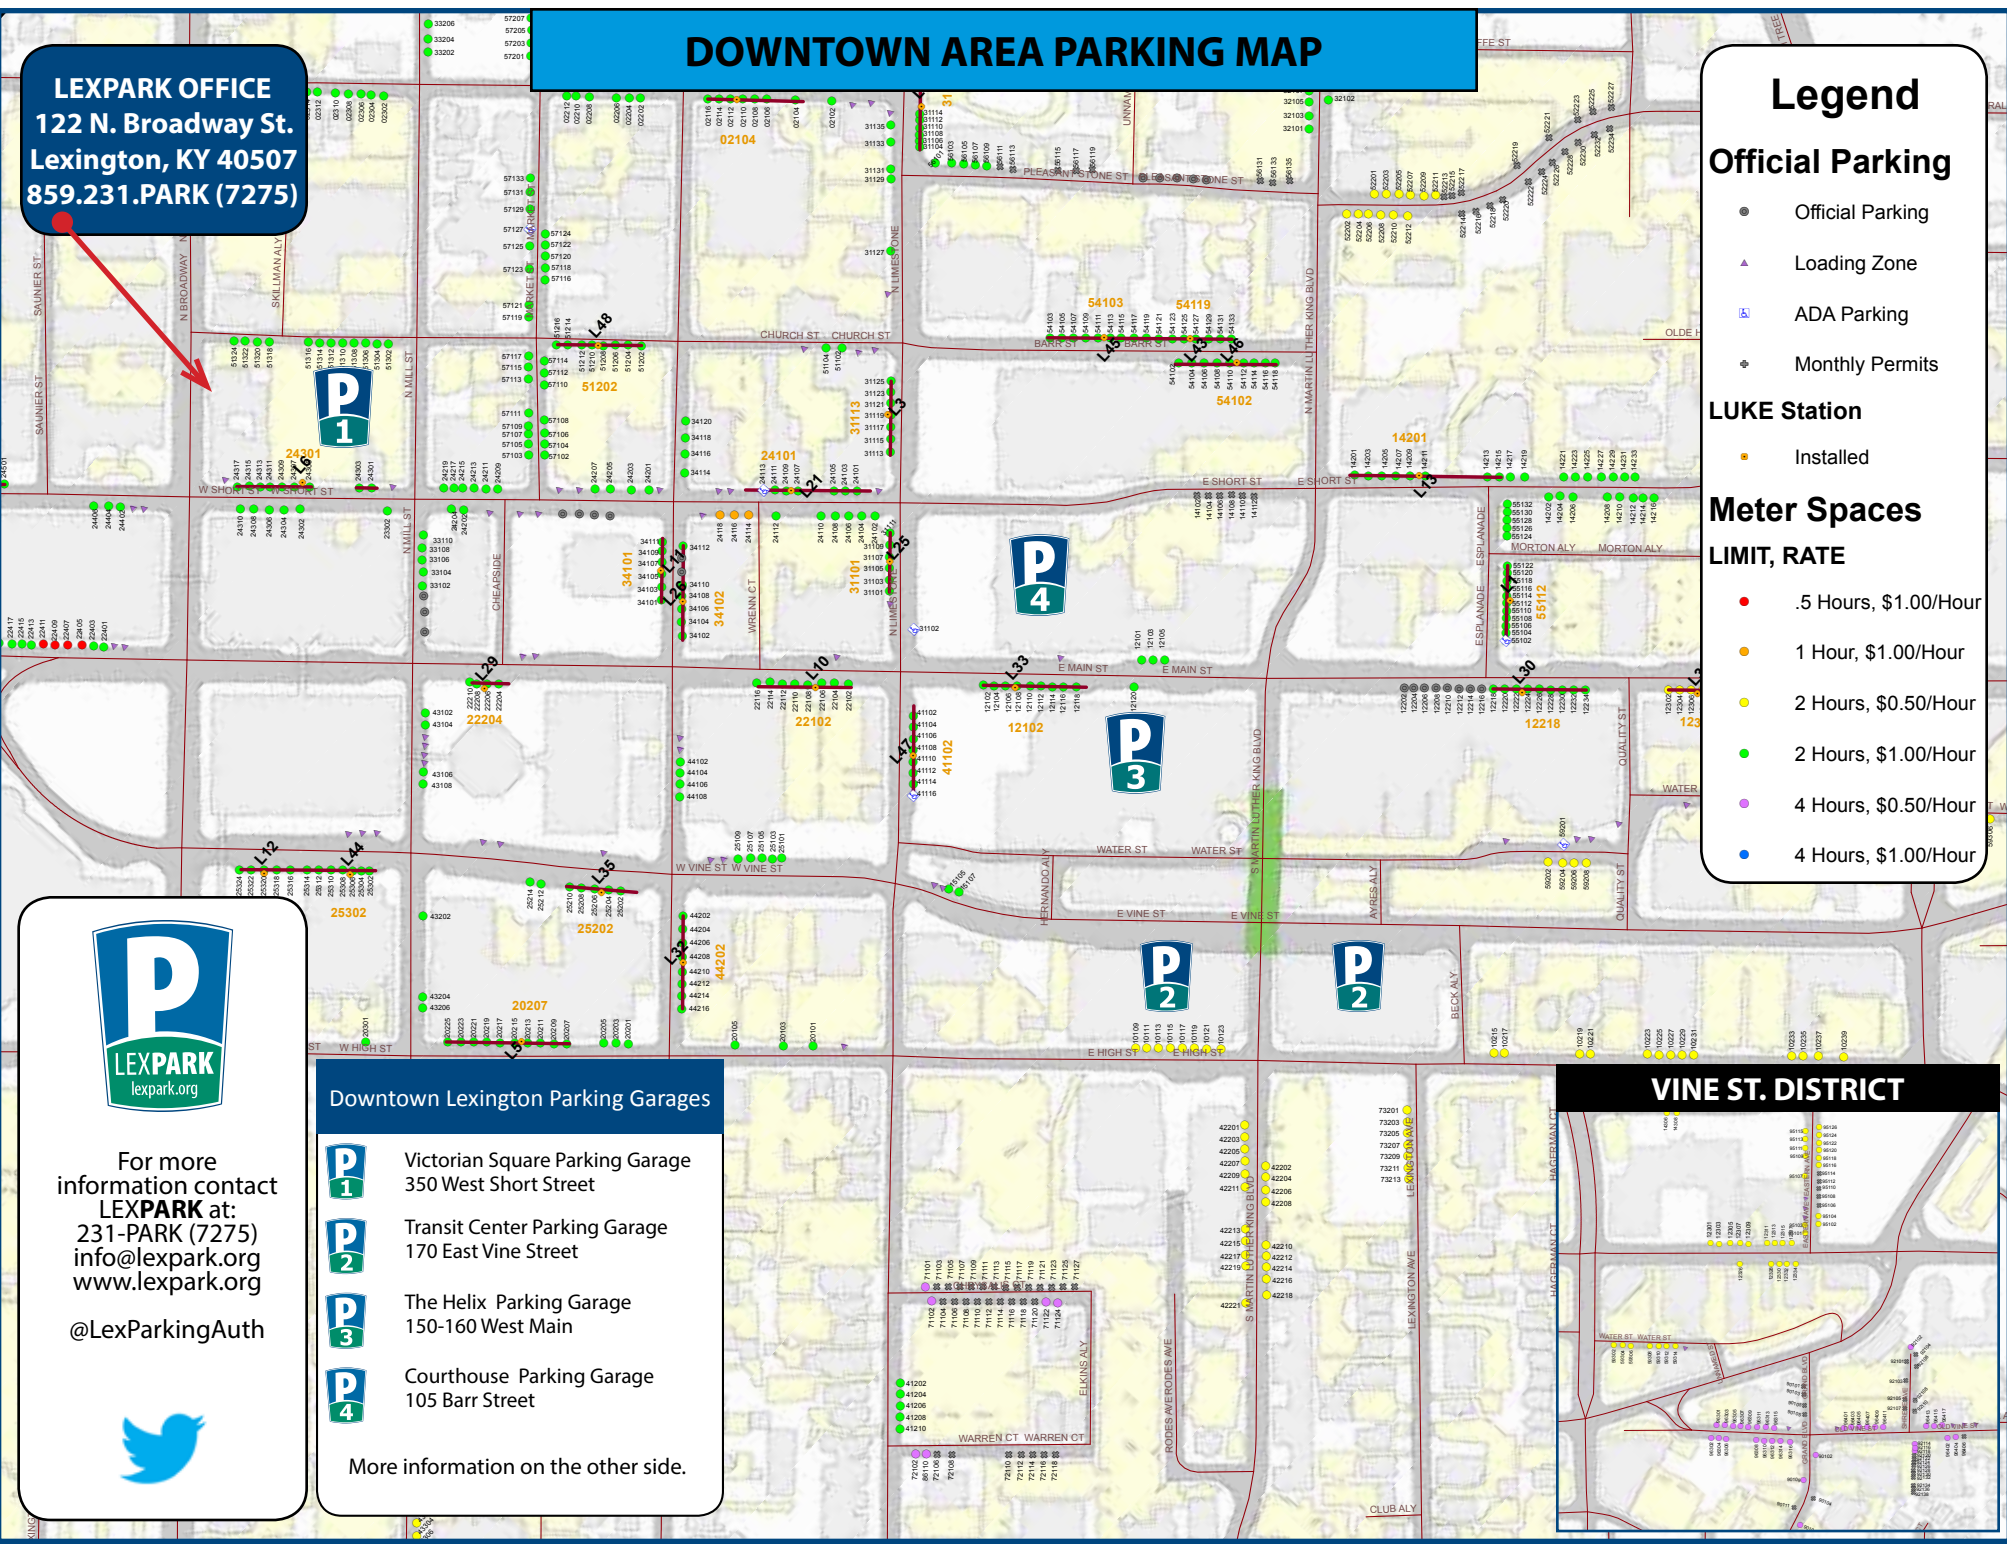

DOWNTOWN AREA PARKING MAP

LEXPARK OFFICE
122 N. Broadway St.
Lexington, KY 40507
859.231.PARK (7275)

Legend

Official Parking

- Official Parking
- ▲ Loading Zone
- Ⓟ ADA Parking
- ⊕ Monthly Permits

LUKE Station

- Installed

Meter Spaces

LIMIT, RATE

- .5 Hours, $1.00/Hour
- 1 Hour, $1.00/Hour
- 2 Hours, $0.50/Hour
- 2 Hours, $1.00/Hour
- 4 Hours, $0.50/Hour
- 4 Hours, $1.00/Hour

For more information contact
LEXPARK at:
231-PARK (7275)
info@lexpark.org
www.lexpark.org
@LexParkingAuth

Downtown Lexington Parking Garages

- **P1** Victorian Square Parking Garage
  350 West Short Street
- **P2** Transit Center Parking Garage
  170 East Vine Street
- **P3** The Helix Parking Garage
  150-160 West Main
- **P4** Courthouse Parking Garage
  105 Barr Street

More information on the other side.