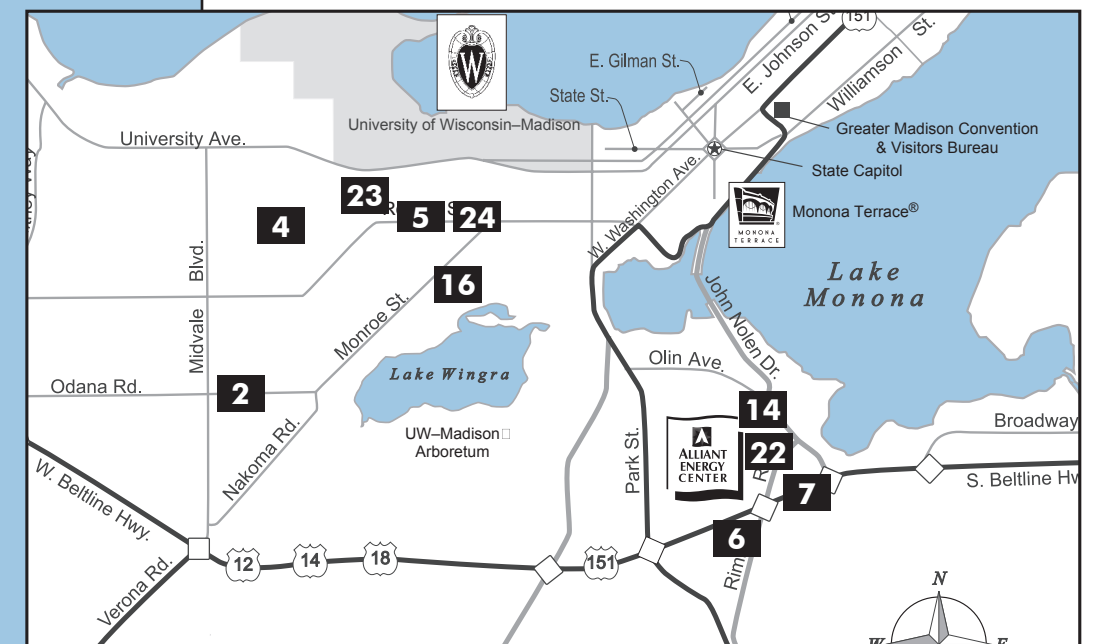

# CENTRAL MADISON

## Accommodations Map

Featuring GMCVB Partners

- |  |  |
|--|--|
| 1 AC Hotel Madison                                     | 14 Holiday Inn Express & Suites - Madison Central    |
| 2 Arbor House, An Environmental Inn                    | 15 Hotel Ruby Marie                                  |
| 3 BEST WESTERN PLUS Inn on the Park                    | 16 HotelRED  |
| 4 BEST WESTERN PLUS InnTowner Madison                  | 17 Hyatt Place Madison/Downtown                      |
| 5 The Buckingham Inn                                   | 18 The Livingston Inn                                |
| 6 Clarion Suites Madison at Alliant Energy Center      | 19 The Lowell Center - Conference & Lodging Facility |
| 7 Comfort Inn Madison - Downtown                       | 20 The Madison Concourse Hotel & Governor's Club     |
| 8 DoubleTree by Hilton Madison                         | 21 Mansion Hill Inn                                  |
| 9 The Edgewater  | 22 Sheraton Madison Hotel                            |
| 10 Fluno Center at the University of Wisconsin-Madison | 23 University Housing - Conference Services          |
| 11 Graduate Madison                                    | 24 Wisconsin Union Hotel                             |
| 12 Hampton Inn & Suites Madison/Downtown               |  |
| 13 Hilton Madison Monona Terrace                       |  |

**MADISON**  
 GOING > BEYOND > VISIT™  
 GREATER MADISON CONVENTION & VISITORS BUREAU

615 E. Washington Ave.  
 Madison, WI 53703  
 608.255.2537  
 800.373.6376  
 www.visitmadison.com