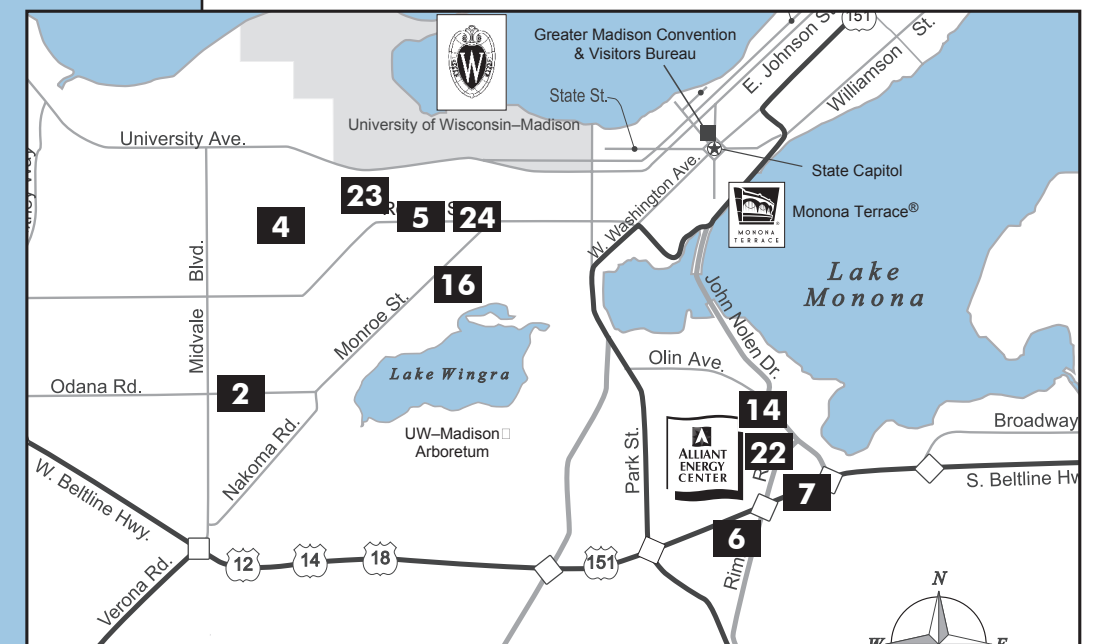

CENTRAL MADISON

Accommodations Map
Featuring GMCVB Partners

- | | |
|---|---|
| 1 AC Hotel Madison | 14 Holiday Inn Express & Suites -
Madison Central |
| 2 Arbor House, An Environmental Inn | 15 Hotel Ruby Marie |
| 3 Best Western Premier Park Hotel | 16 HotelRED |
| 4 BEST WESTERN PLUS
InnTowner Madison | 17 Hyatt Place Madison/Downtown |
| 5 The Buckingham Inn | 18 The Livingston Inn |
| 6 Clarion Suites Madison
at Alliant Energy Center | 19 The Lowell Center -
Conference & Lodging Facility |
| 7 Comfort Inn Madison - Downtown | 20 The Madison Concourse
Hotel & Governor's Club |
| 8 DoubleTree by Hilton Madison | 21 Mansion Hill Inn |
| 9 The Edgewater | 22 Sheraton Madison Hotel |
| 10 Fluno Center at the
University of Wisconsin-Madison | 23 University Housing -
Conference Services |
| 11 Graduate Madison | 24 Wisconsin Union Hotel |
| 12 Hampton Inn & Suites
Madison/Downtown | |
| 13 Hilton Madison Monona Terrace | |

MADISON

GOING > BEYOND > VISIT™

GREATER MADISON CONVENTION & VISITORS BUREAU

615 E. Washington Ave.
Madison, WI 53703
608.255.2537
800.373.6376
www.visitmadison.com