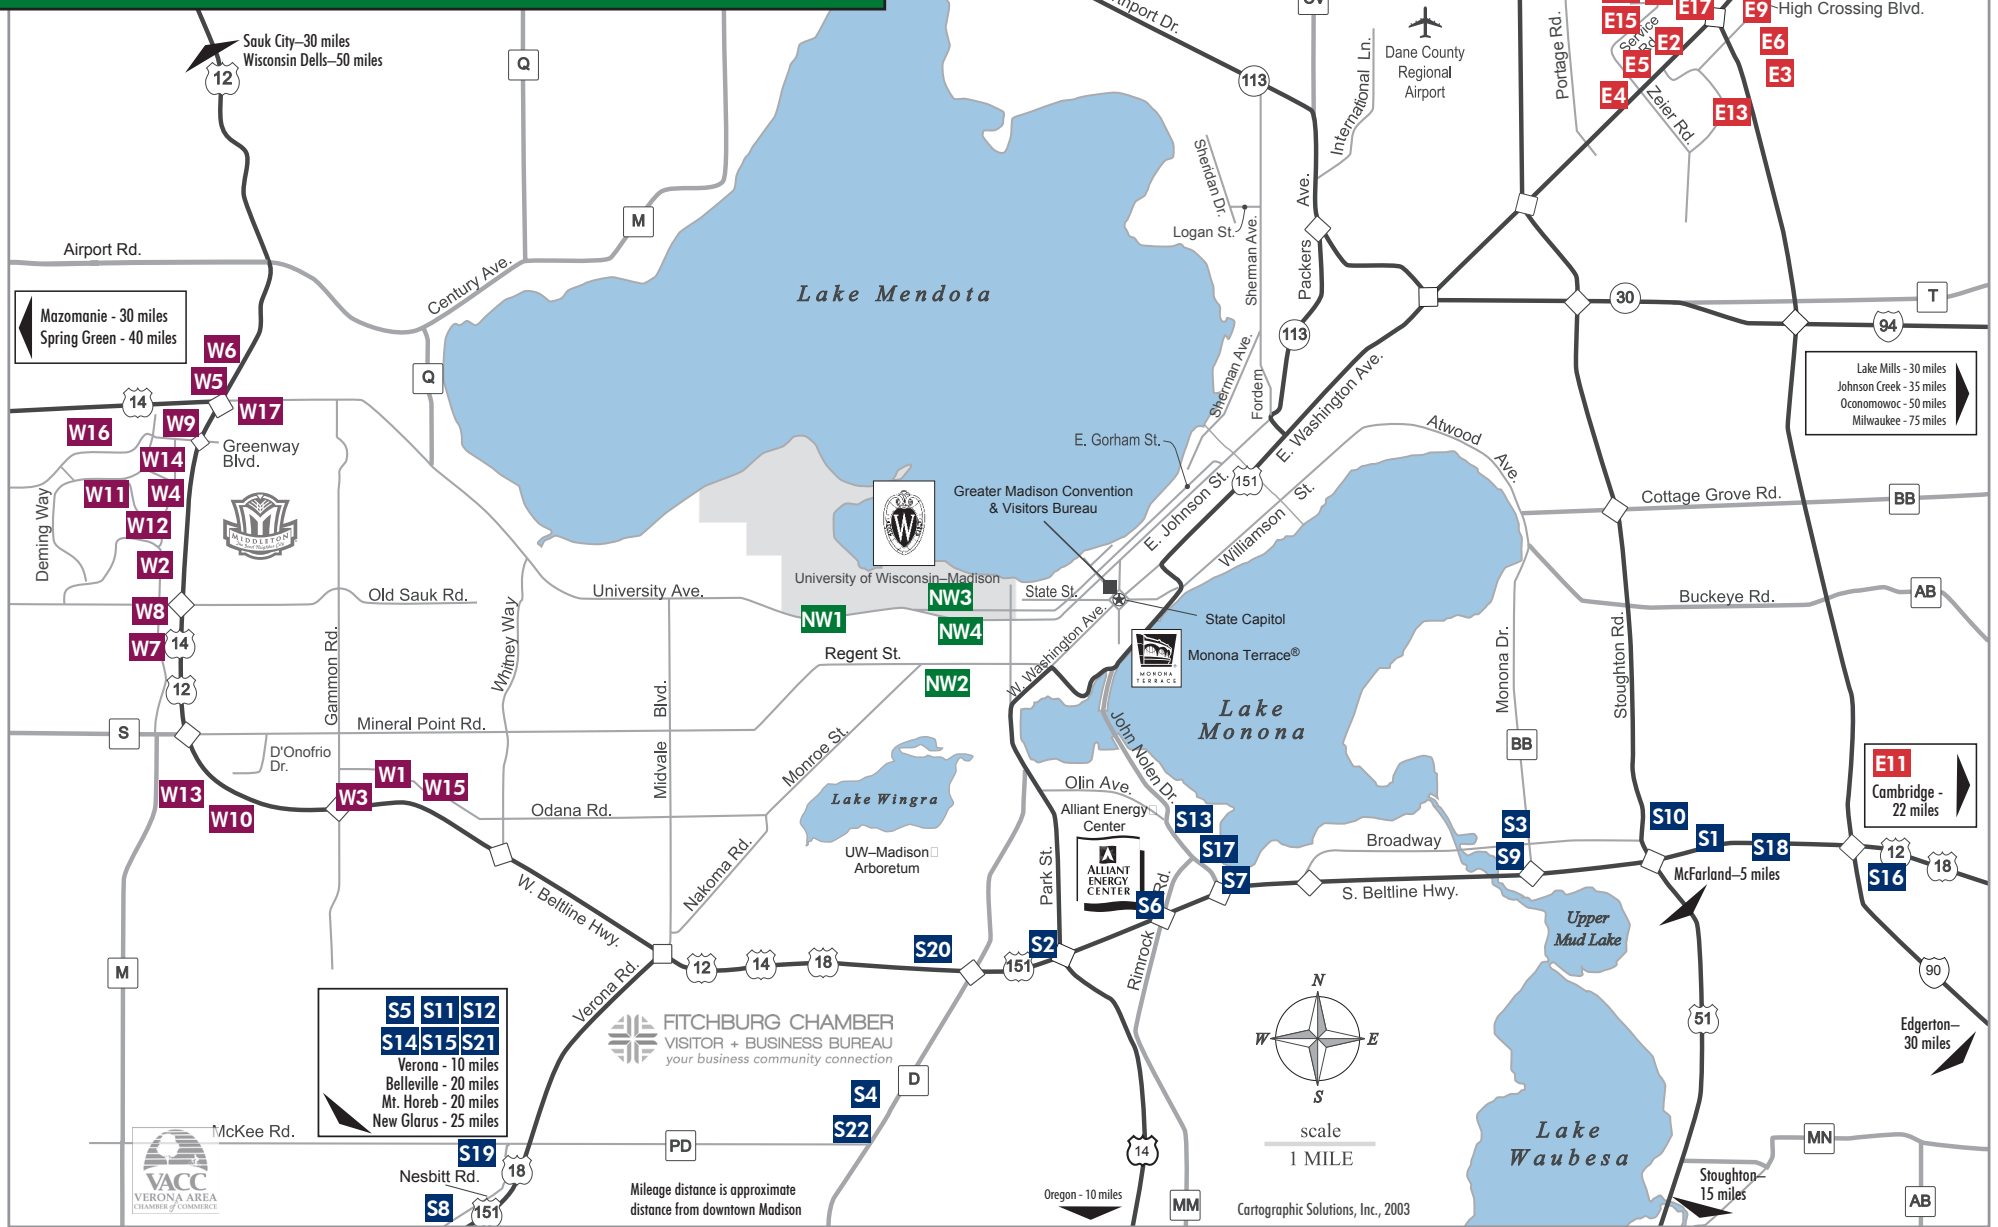

GREATER MADISON Area Accommodations Map Featuring GMCVB Partners

EAST

- E1** Cambria Suites Madison
- E2** Comfort Inn & Suites Madison - Airport
- E3** Courtyard by Marriott - Madison East
- E4** Crowne Plaza Madison
- E5** Econo Lodge of Madison
- E6** Fairfield Inn & Suites by Marriott - Madison East
- E7** GrandStay Residential Suites
- E8** Hampton Inn of Madison - East Towne Mall
- E9** Holiday Inn Express & Suites Madison
- E10** Holiday Inn Madison at The American Center
- ▶ **E11** Lake Ripley Lodge Bed & Breakfast
- E12** La Quinta Inn & Suites
- E13** Microtel Inn & Suites
- ▼ **E14** Quality Inn & Suites - Sun Prairie
- E15** Red Roof Inn
- E16** Residence Inn by Marriott - Madison East
- E17** Rodeway Inn & Suites - Madison East
- E18** The Speckled Hen Inn Bed & Breakfast
- E19** Staybridge Suites - Madison East

- S9** Country Inn & Suites - Madison/Monona
- S10** Days Inn & Suites
- ▶ **S11** Fairfield Inn & Suites by Marriott - Madison/Verona
- ▶ **S12** GrandStay Hotel & Suites - Mount Horeb
- S13** Holiday Inn Express & Suites - Madison Central
- ▶ **S14** Holiday Inn Express & Suites - Madison/Verona
- S15** Hyatt Place Madison/Verona
- S16** Magnuson Grand Hotel Madison
- S17** Sheraton Madison Hotel
- S18** Sleep Inn/Mainstay Madison
- S19** Staybridge Suites Madison-Fitchburg
- S20** Super 8 - Madison South
- ▶ **S21** Super 8 - Verona
- S22** Wyndham Garden

NEAR WEST

- NW1** BEST WESTERN PLUS InnTowner Madison
- NW2** HotelRED
- NW3** University Housing - Conference Services
- NW4** Wisconsin Union Hotel

WEST

- W1** AmericInn - Madison West
- W2** Baymont Inn & Suites - West
- W3** BEST WESTERN West Towne Suites
- W4** Comfort Suites - West
- W5** Country Inn & Suites - Middleton
- W6** Courtyard by Marriott - Madison West/Middleton
- W7** Extended Stay America - Junction Ct.
- W8** Extended Stay America - Old Sauk Rd.
- W9** Fairfield Inn & Suites by Marriott - Madison West