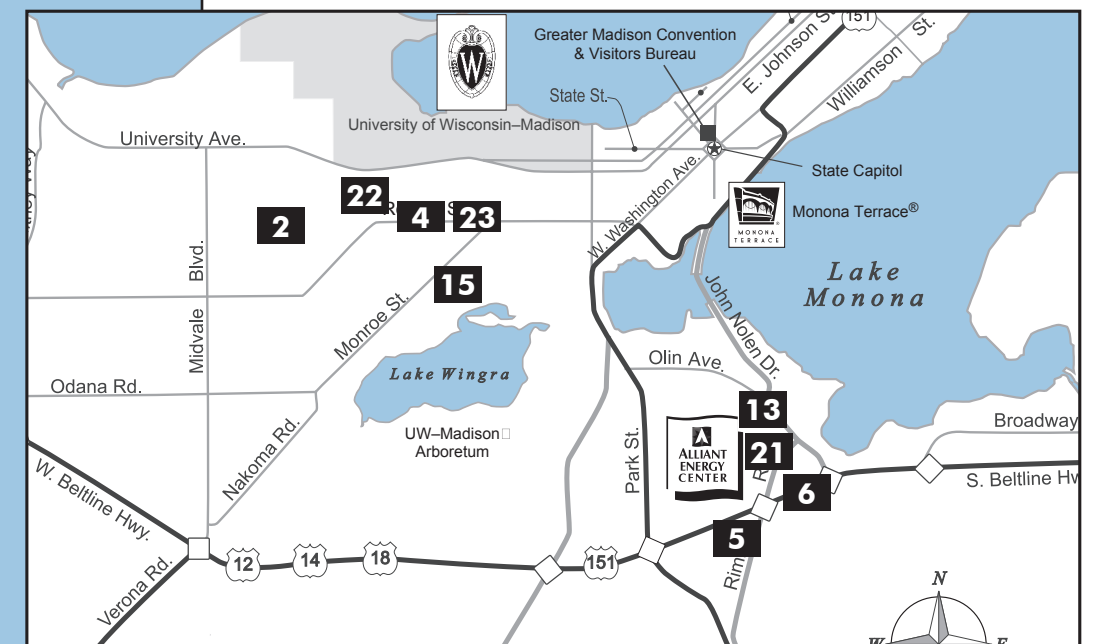

CENTRAL MADISON

Accommodations Map
Featuring GMCVB Partners

- | | |
|---|---|
| 1 AC Hotel Madison Downtown | 13 Holiday Inn Express & Suites - Madison Central |
| 2 BEST WESTERN PLUS InnTowner Madison | 14 Hotel Ruby Marie |
| 3 Best Western Premier Park Hotel | 15 HotelRED |
| 4 The Buckingham Inn | 16 Hyatt Place Madison/Downtown |
| 5 Clarion Suites at the Alliant Energy Center | 17 The Livingston Inn |
| 6 Comfort Inn Madison - Downtown | 18 Lowell Center - Conference & Lodging Facility |
| 7 DoubleTree by Hilton Madison | 19 The Madison Concourse Hotel & Governor's Club |
| 8 The Edgewater | 20 Mansion Hill Inn |
| 9 Fluno Center at the University of Wisconsin-Madison | 21 Sheraton Madison Hotel |
| 10 Graduate Madison | 22 University Housing - Conference Services |
| 11 Hampton Inn & Suites Madison/Downtown | 23 Wisconsin Union Hotel |
| 12 Hilton Madison Monona Terrace | |

MADISON

GOING > BEYOND > VISIT™

GREATER MADISON CONVENTION & VISITORS BUREAU

615 E. Washington Ave.
Madison, WI 53703
608.255.2537
800.373.6376
www.visitmadison.com