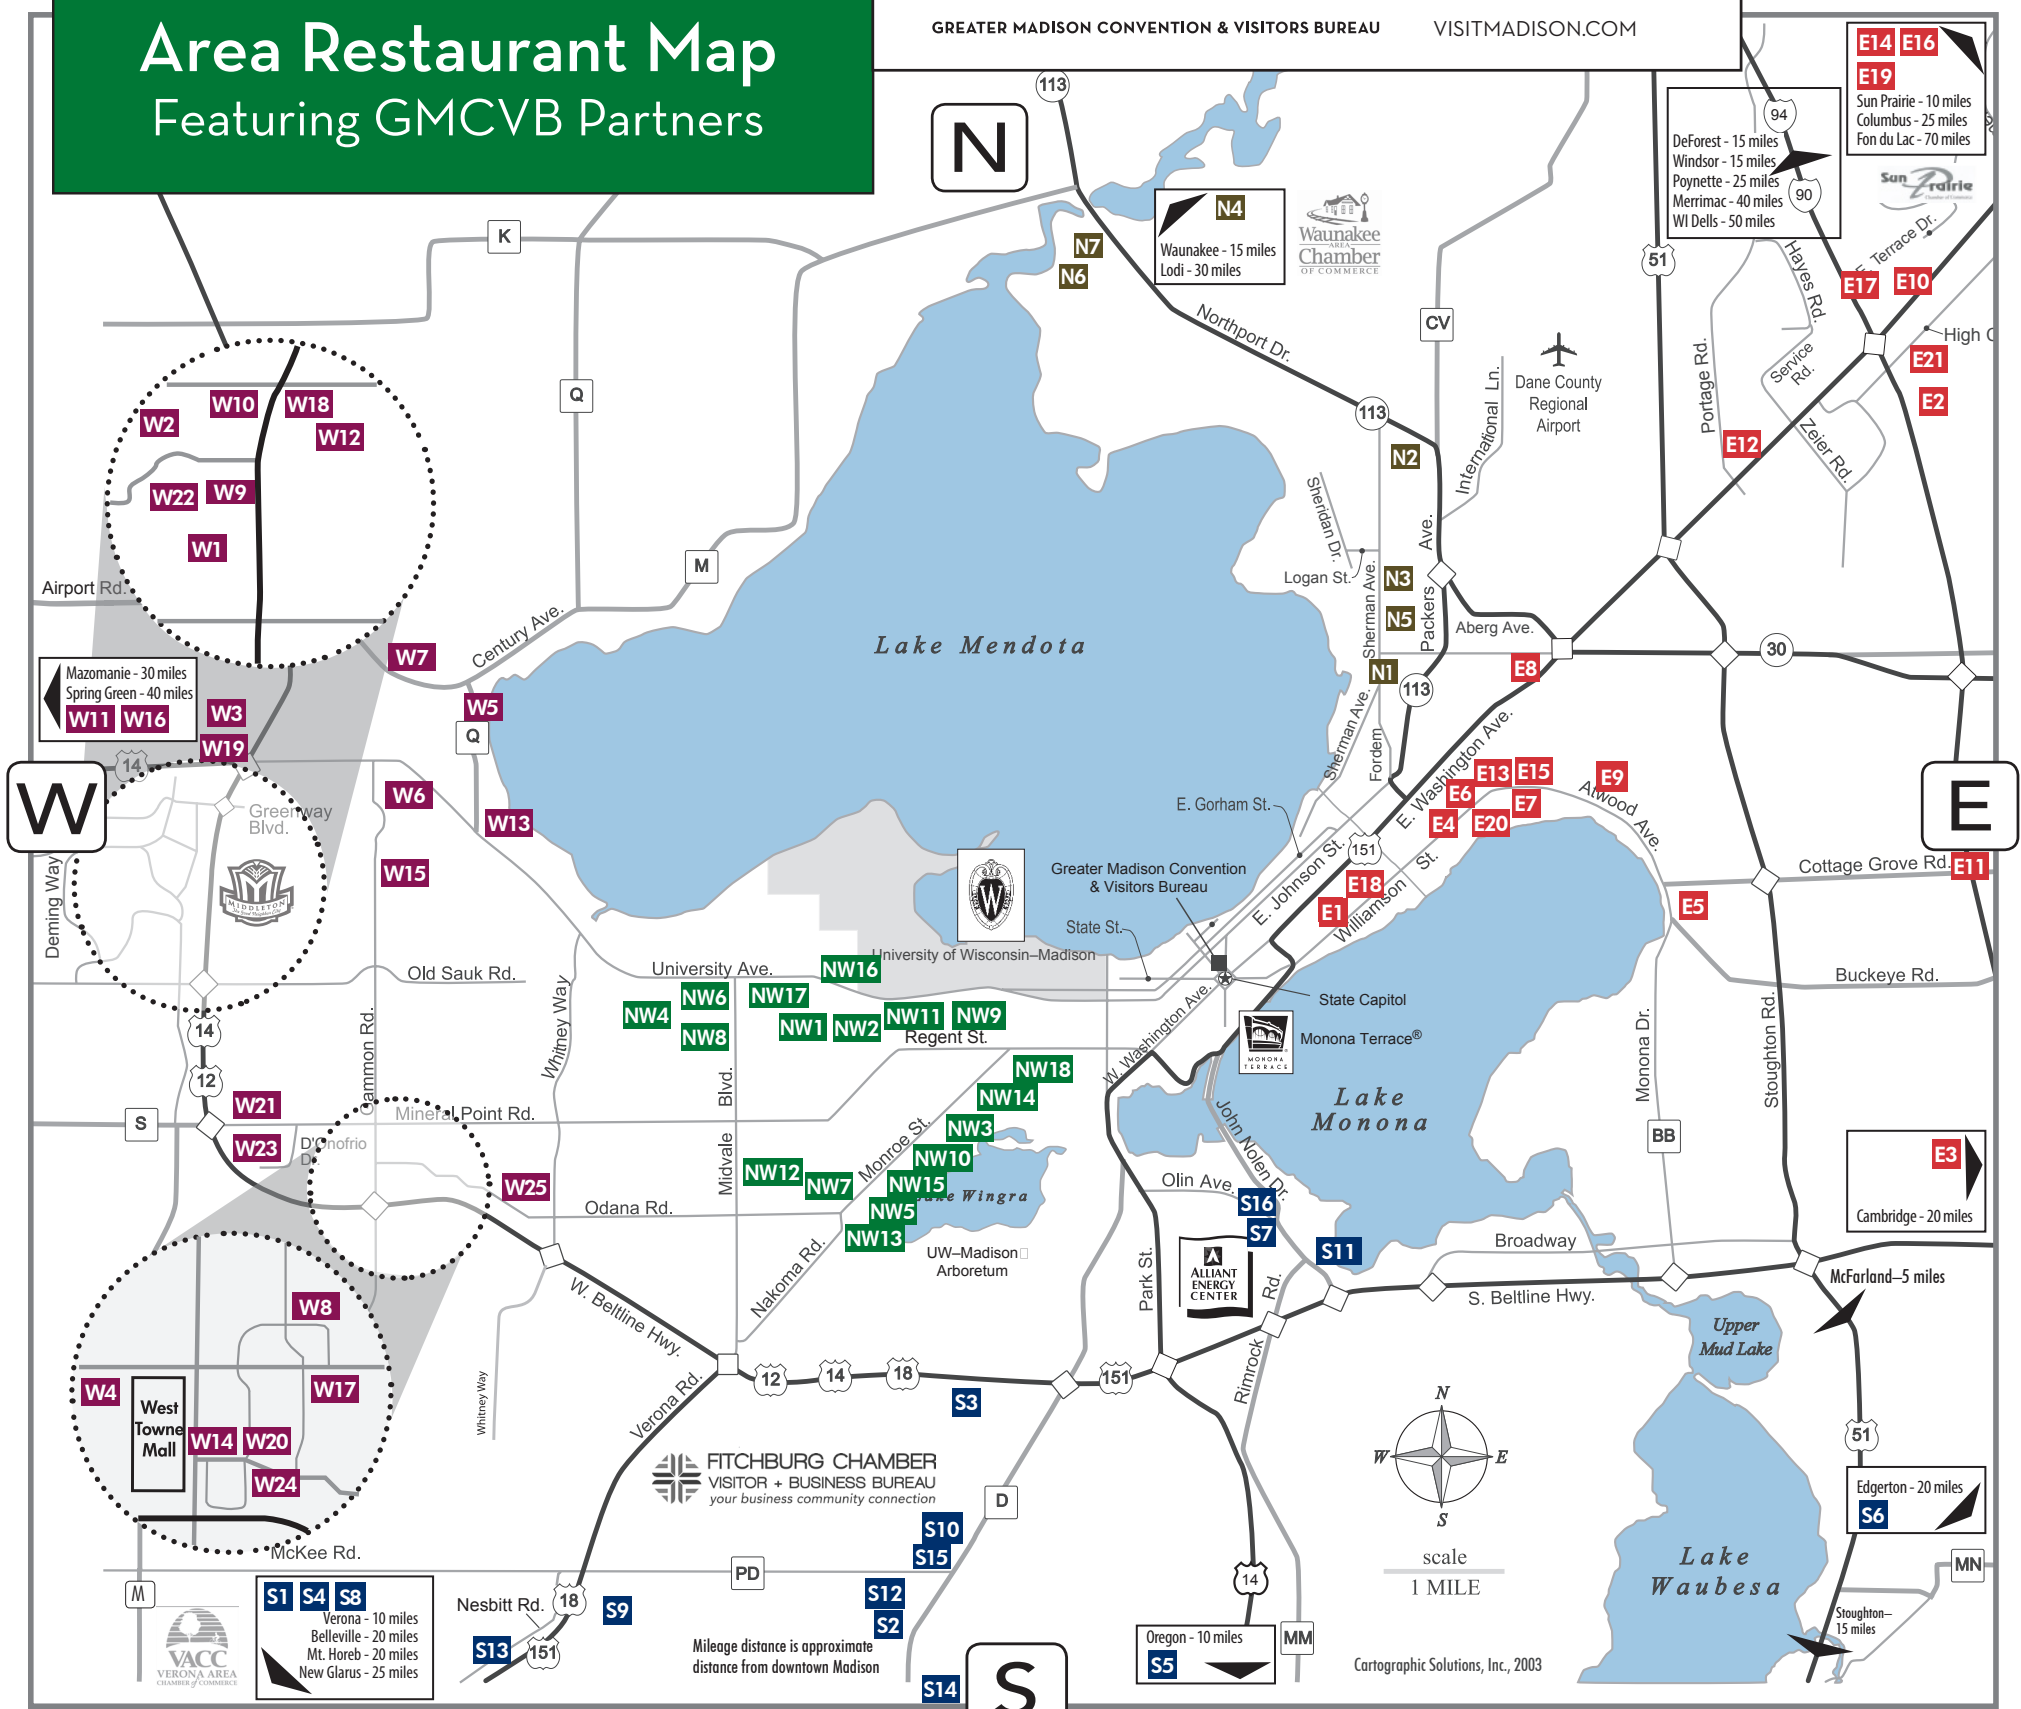

EAST

- E1** A Pig In a Fur Coat
- E2** The Bistro - Courtyard by Marriott - Madison East
- E3** Cambridge Winery
- E4** Chocolaterian Café - East Side
- E5** Crema Café
- E6** Daisy Cafe & Cupcakery
- E7** Dobhan Kitchen
- E8** Ella's Deli & Ice Cream Parlor
- E9** Gail Ambrosius Chocolatier
- E10** Geier's Grill - Holiday Inn Madison at The American Center
- E11** Great Dane Pub & Brewing Co. - East
- E12** Growlers Bar & Grill - Crowne Plaza Madison
- E13** Lao Laan-Xang
- E14** Market Street Diner & Bakery
- E15** Monty's Blue Plate Diner
- E16** Nitty Gritty - Sun Prairie
- E17** Reflect - Cambria Suites Madison
- E18** The Roman Candle - Madison
- E19** Take Five Lounge - Marcus Palace Cinema
- E20** Tex Tubb's Taco Palace
- E21** Uno Chicago Grill

NEAR WEST

- NW1** Ancora Coffee & Tea - University Ave.
- NW2** Blue Moon Bar & Grill
- NW3** Brasserie V
- NW4** Cafe Hollander
- NW5** Everly
- NW6** Fleming's Prime Steakhouse & Wine Bar
- NW7** Gates & Brovi
- NW8** Great Dane Pub & Brewing Co. - Hilldale
- NW9** Highland Corner Grill - BEST WESTERN PLUS InnTowner & Highland Club
- NW10** jacs Dining and Tap House
- NW11** Lombardino's Italian Restaurant & Bar
- NW12** Luigi's
- NW13** Miko Pokè
- NW14** Pizza Brutta
- NW15** The Roman Candle - Monroe Street
- NW16** Sa-Bai Thong Thai Cuisine - Near West
- NW17** Smoky's Club
- NW18** The Wise - HotelRed