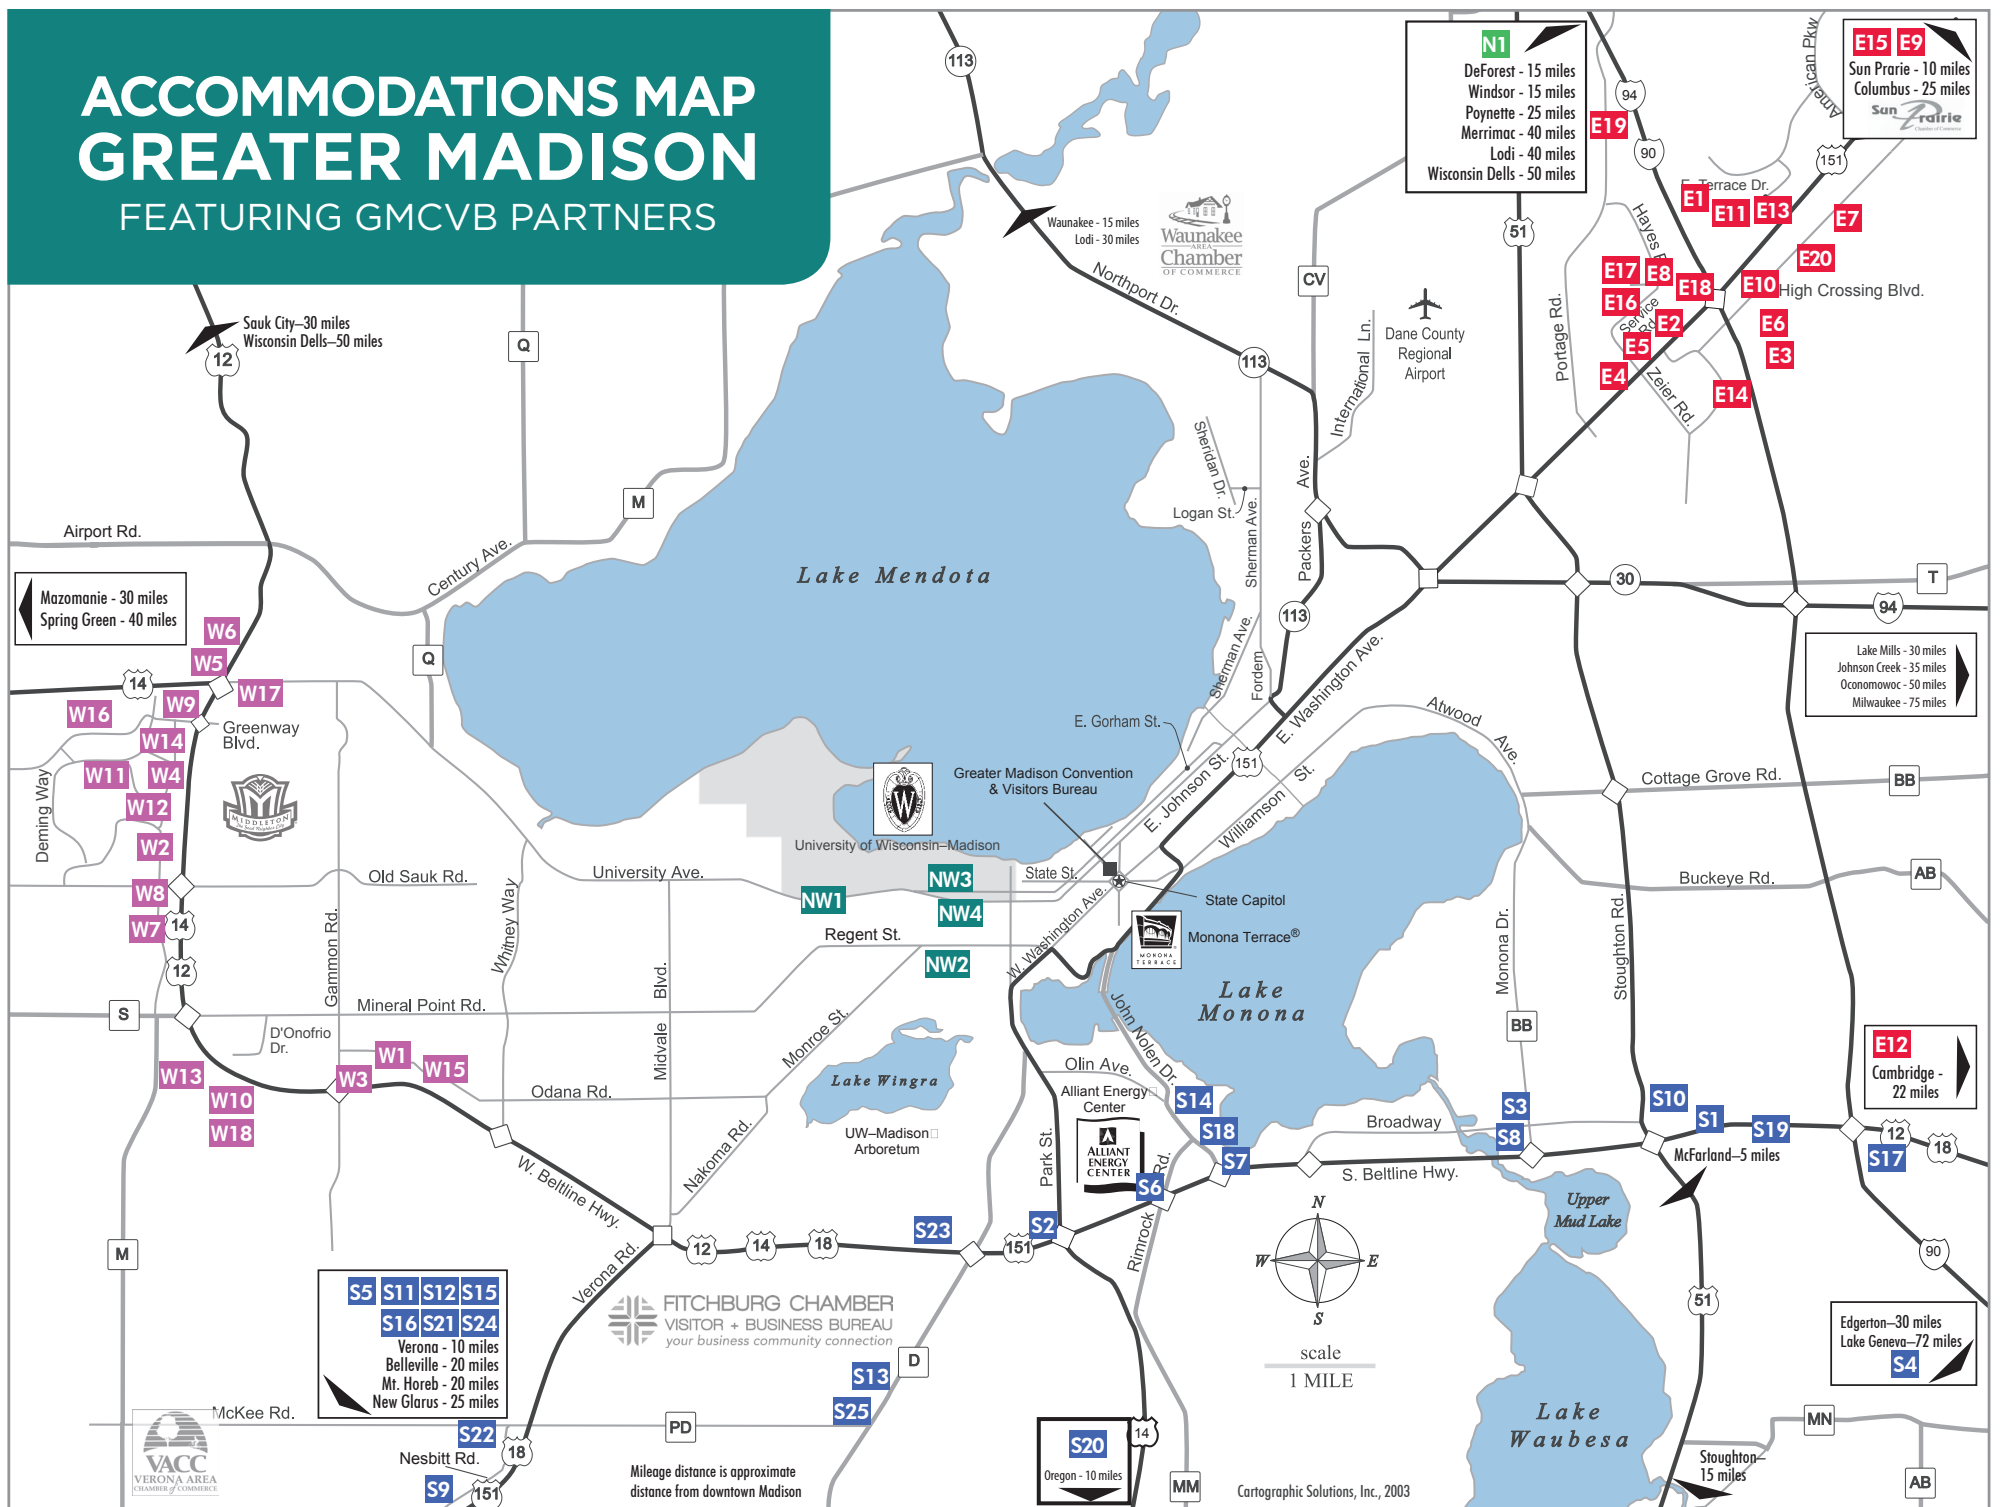

ACCOMMODATIONS MAP GREATER MADISON

FEATURING GMCVB PARTNERS

EAST

- E1 Cambria Suites Madison
- E2 Comfort Inn & Suites Madison - Airport
- E3 Courtyard by Marriott - Madison East
- E4 Crowne Plaza Madison
- E5 Econo Lodge of Madison
- E6 Fairfield Inn & Suites by Marriott - Madison East
- E7 GrandStay Residential Suites
- E8 Hampton Inn of Madison - East Towne Mall
- E9 Hilton Garden Inn - Sun Prairie
- E10 Holiday Inn Express & Suites Madison
- E11 Holiday Inn Madison at The American Center
- E12 Lake Ripley Lodge Bed & Breakfast
- E13 La Quinta Inn & Suites
- E14 Microtel Inn & Suites by Wyndham Madison East
- E15 Quality Inn & Suites - Sun Prairie/Madison East
- E16 Red Roof Inn
- E17 Residence Inn by Marriott - Madison East
- E18 Rodeway Inn & Suites - Madison East
- E19 The Speckled Hen Inn Bed & Breakfast
- E20 Staybridge Suites - Madison East

NEAR WEST

- NW1 Best Western PLUS InnTowner Madison
- NW2 HotelRED
- NW3 University Housing - Conference Services
- NW4 Wisconsin Union Hotel

WEST

- W1 AmericInn by Wyndham - Madison West
- W2 Baymont Inn & Suites - West
- W3 Best Western West Towne Suites
- W4 Comfort Suites - West
- W5 Country Inn & Suites by Radisson - Middleton
- W6 Courtyard by Marriott - Madison West/Middleton
- W7 Extended Stay America - Junction Ct.
- W8 Extended Stay America - Old Sauk Rd.
- W9 Fairfield Inn & Suites by Marriott - Madison West
- W10 Hampton Inn & Suites - Madison West
- W11 Hilton Garden Inn - Madison West/Middleton
- W12 Holiday Inn Hotel & Suites & Indoor Waterpark
- W13 Homewood Suites by Hilton - Madison West
- W14 Madison Marriott West
- W15 Radisson Hotel Madison
- W16 Residence Inn by Marriott - Madison West/Middleton
- W17 Staybridge Suites - Middleton
- W18 Tru by Hilton - Madison West