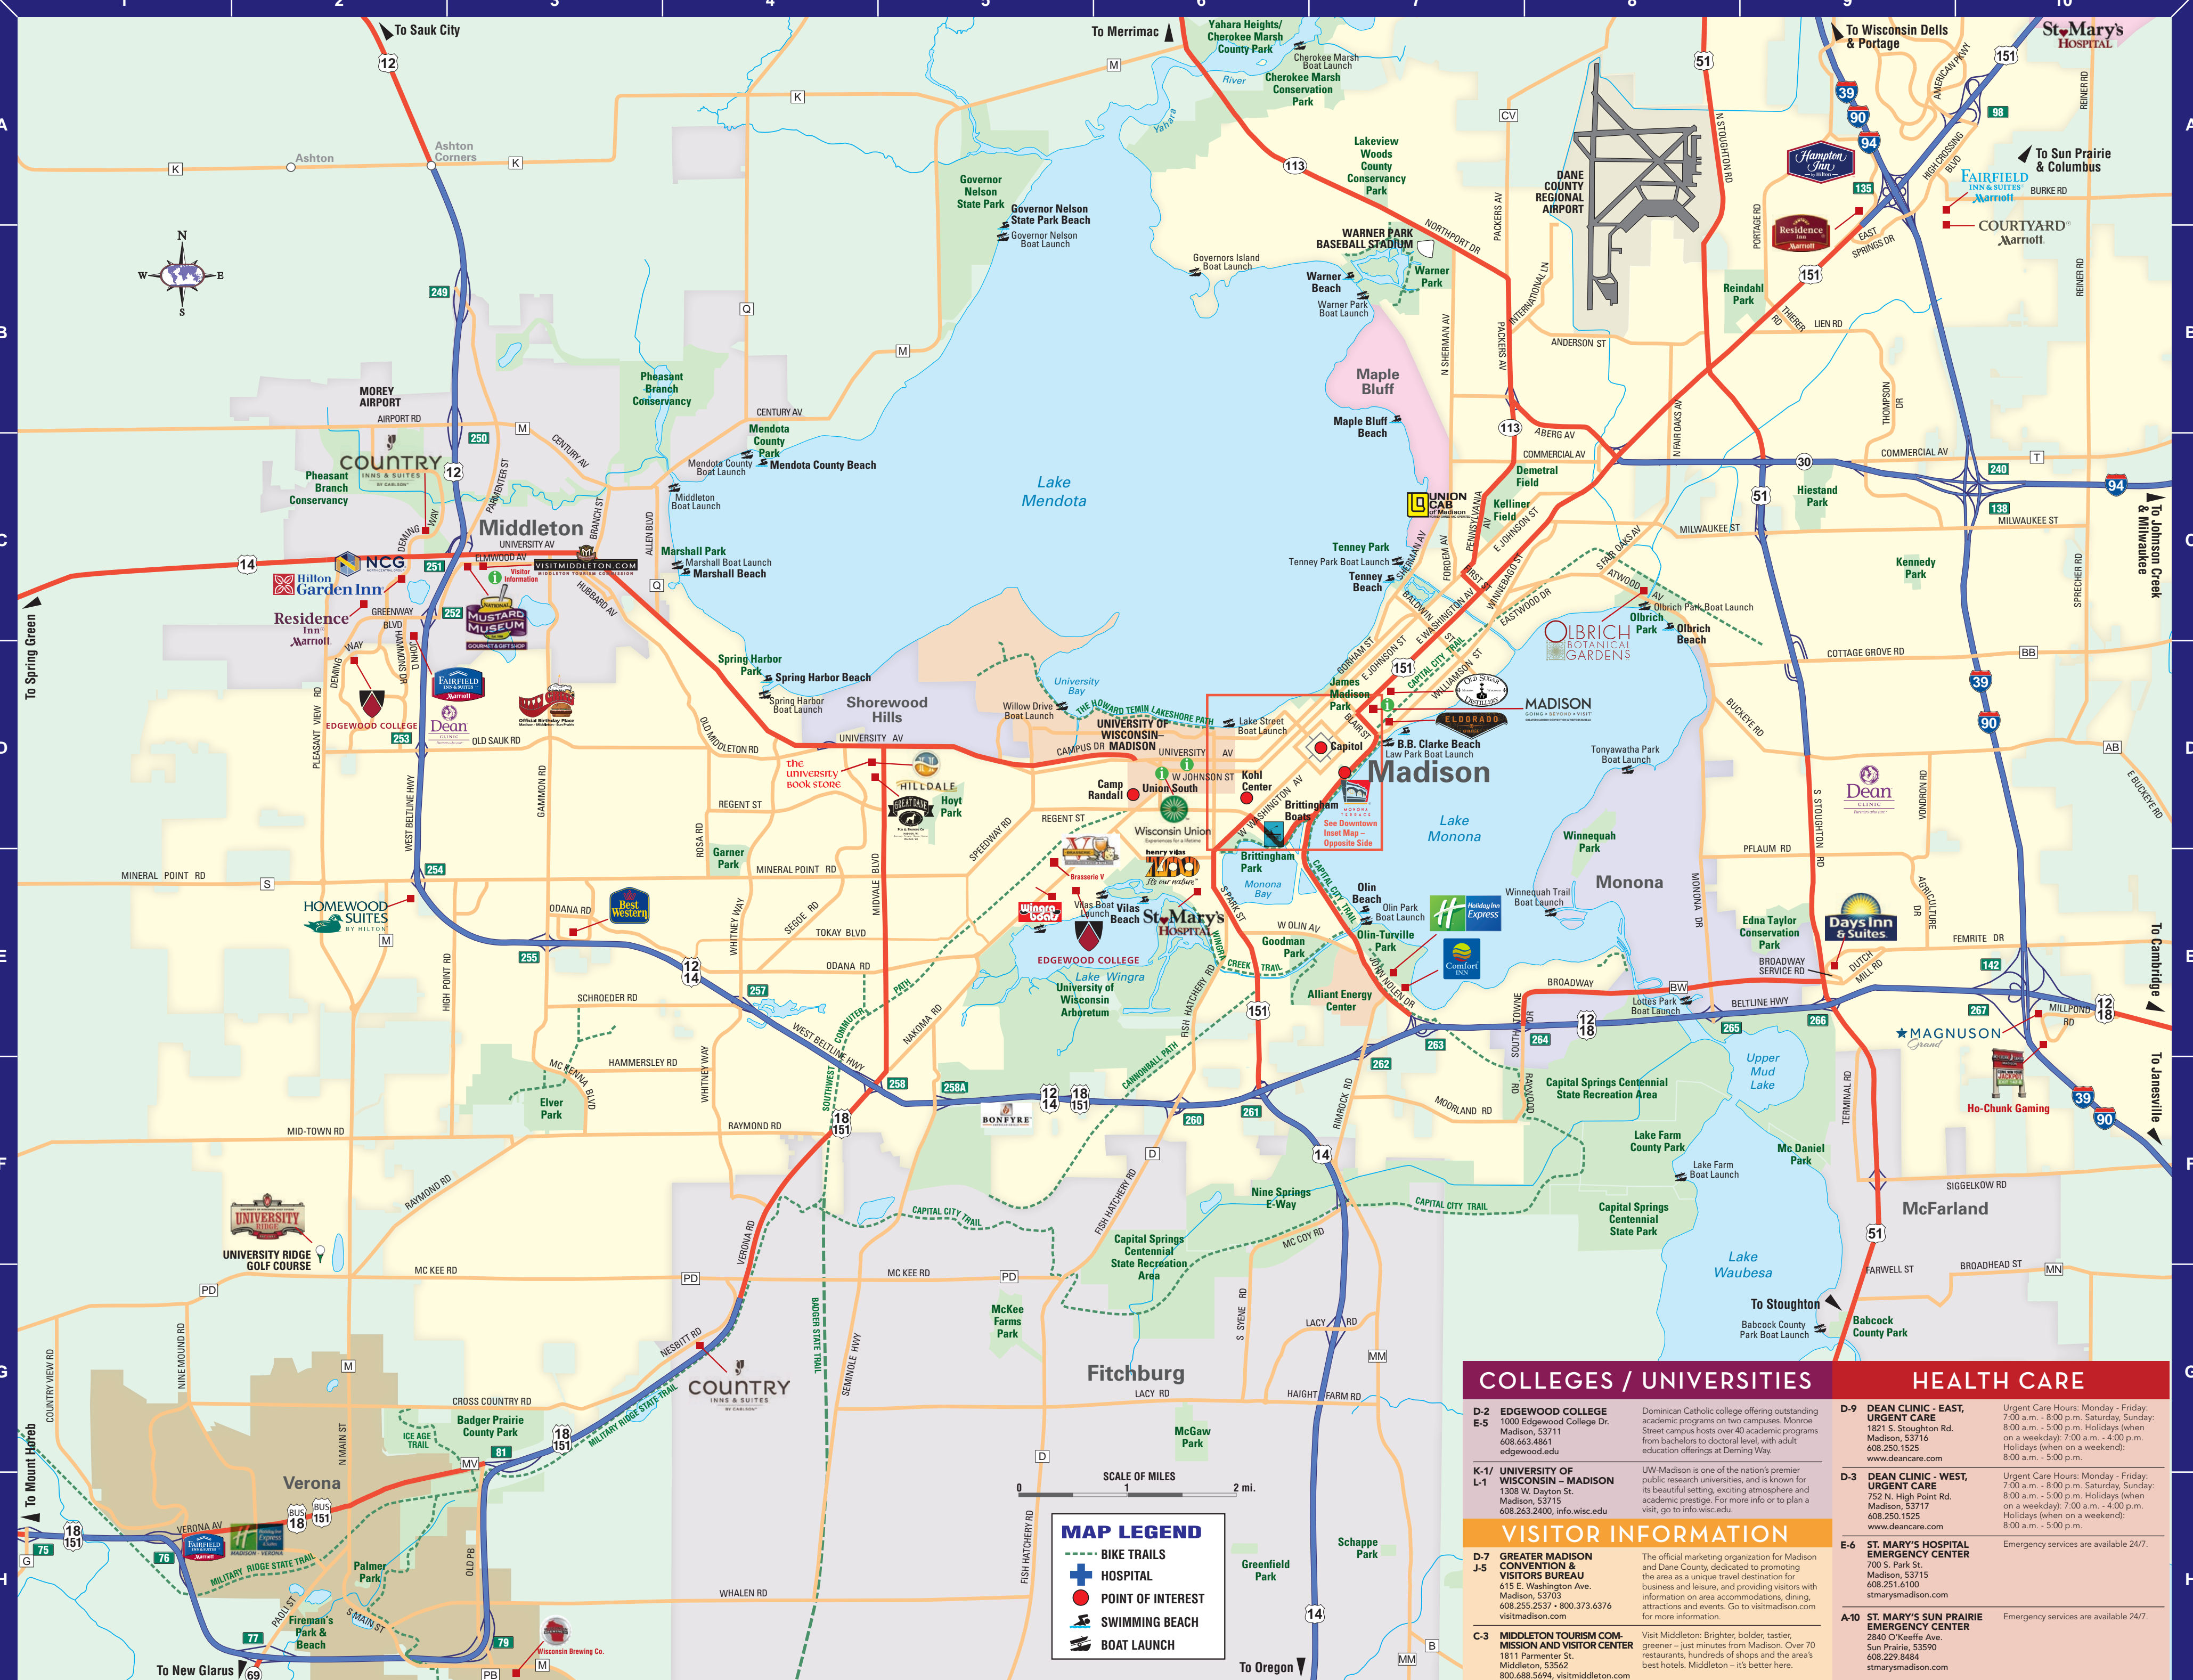

SCALE OF MILES
0 1 2 mi.

MAP LEGEND

- --- BIKE TRAILS
- + HOSPITAL
- POINT OF INTEREST
- 🏊 SWIMMING BEACH
- ⚓ BOAT LAUNCH

COLLEGES / UNIVERSITIES

D-2 EDGWOOD COLLEGE
1000 Edgewood College Dr.
Madison, 53711
608.663.4861
edgewood.edu

K-1/ UNIVERSITY OF WISCONSIN - MADISON
1308 W. Dayton St.
Madison, 53715
608.263.2400, info.wisc.edu

HEALTH CARE

D-9 DEAN CLINIC - EAST, URGENT CARE
1821 S. Stoughton Rd.
Madison, 53716
608.250.1525
www.deanclinic.com

D-3 DEAN CLINIC - WEST, URGENT CARE
752 N. High Point Rd.
Madison, 53717
608.250.1525
www.deanclinic.com

E-6 ST. MARY'S HOSPITAL EMERGENCY CENTER
700 S. Park St.
Madison, 53715
608.251.6100
stmarysmadison.com

A-10 ST. MARY'S SUN PRAIRIE EMERGENCY CENTER
2840 O'Keefe Ave.
Sun Prairie, 53590
608.229.8484
stmarysmadison.com

VISITOR INFORMATION

D-7 GREATER MADISON CONVENTION & VISITORS BUREAU
615 E. Washington Ave.
Madison, 53703
608.255.2537 • 800.373.6376
visitmadison.com

C-3 MIDDLETON TOURISM COMMISSION AND VISITOR CENTER
1811 Parmenter St.
Middleton, 53562
800.688.5694, visitmiddleton.com