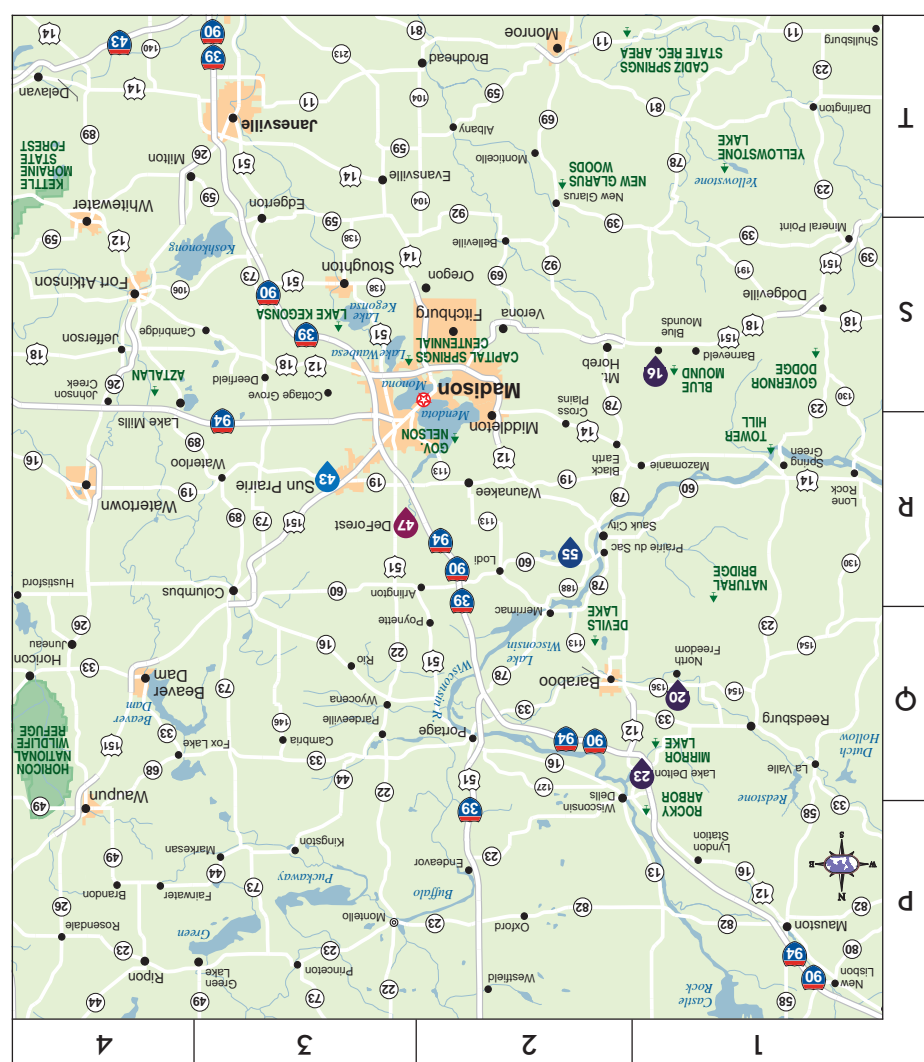

UNION CAB COOPERATIVE

Web orders & app download: unioncab.com
 Customer service: (608) 242-2000

24/7 taxis, accessible & courier services

the university BOOK STORE

uwbookstore.com
 711 State St • Hilldale
 Great Badger Gear!

BOAT RENTALS

www.madisonboats.com

DOWNTOWN MAP

REGIONAL MAP

MADISON, WI > FREE VISITOR MAP
visitmadison.com

Ehlenbach's Cheese Chalet

www.ehlenbachscheese.com
 (800) 949-4791
 4879 County Road V, DeForest
 Exit 126 just off I-90/94