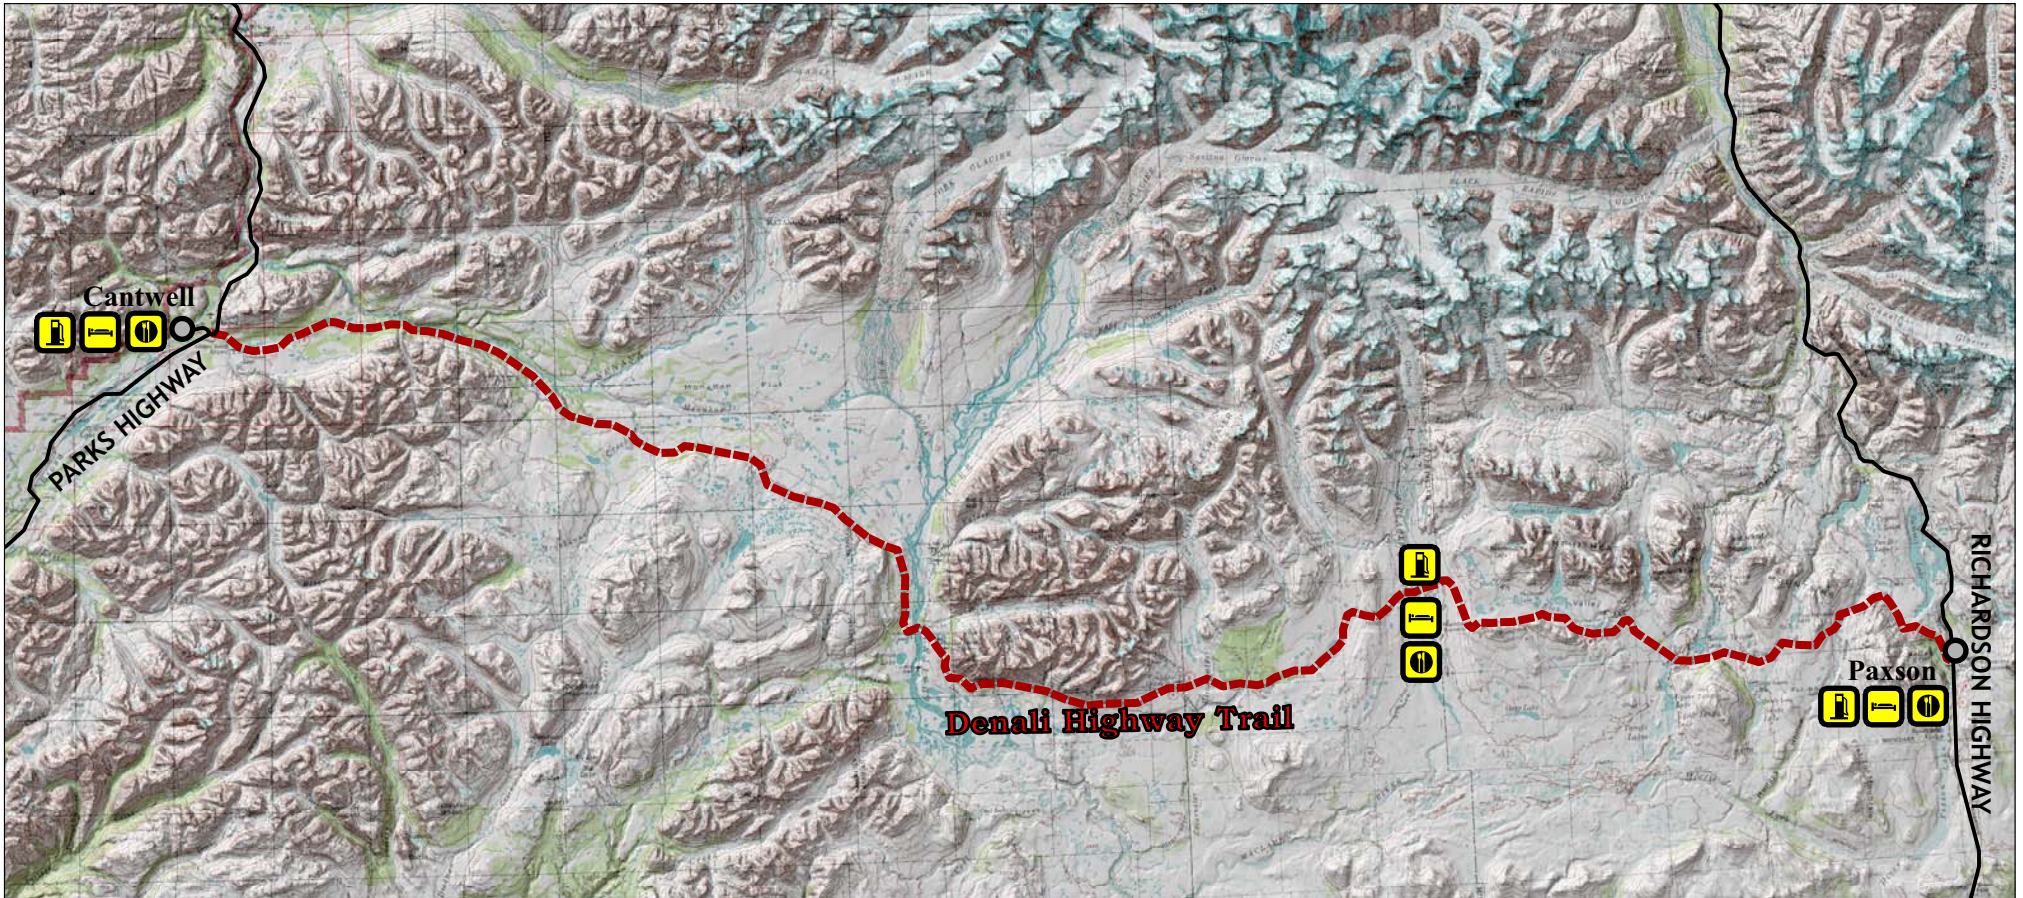

Alaska State Parks SnowTRAC Grooming Pool Denali Highway Trail