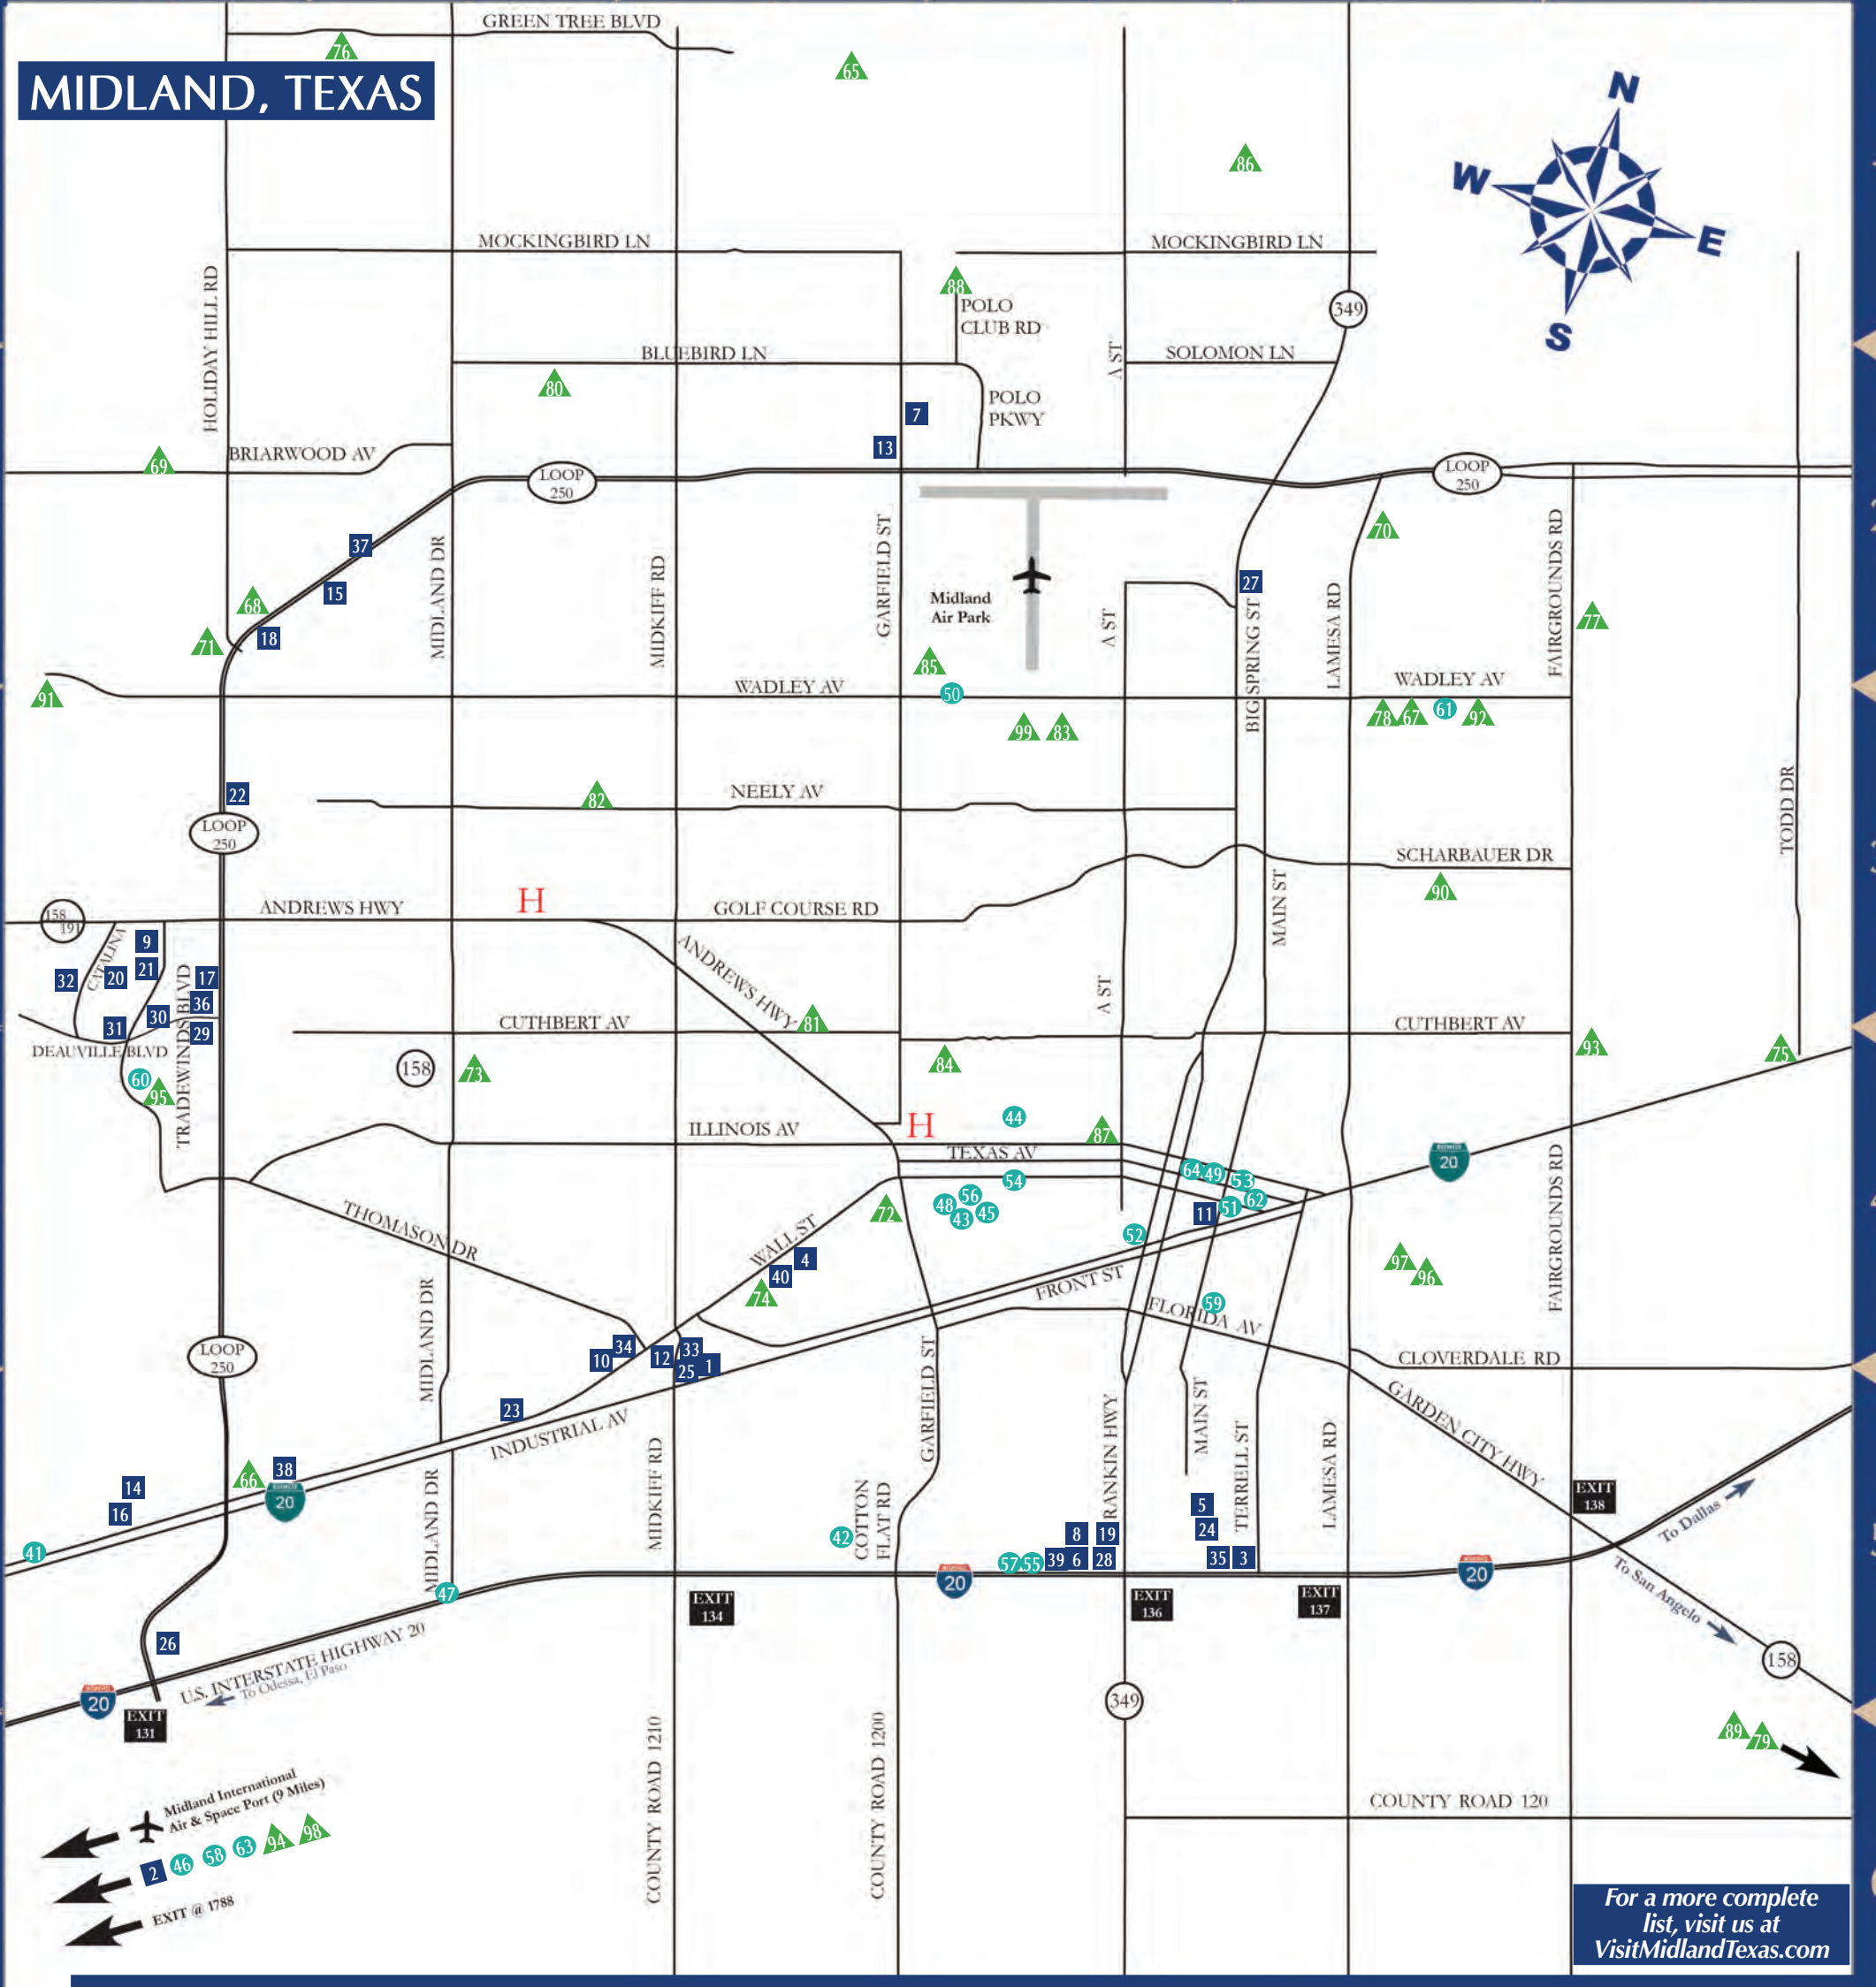

MIDLAND, TEXAS

ACCOMMODATIONS

1 America's Best Value Inn	432-218-9800	21 Homewood Suites	432-695-6905
2 Baymont Inn & Suites	432-561-8000	22 La Quinta Inn & Suites Midland North	432-694-1200
3 Best Western Plus Midland Suites	432-218-7549	23 La Quinta Inn on Wall Street	432-697-9900
4 Bradford Inn & Suites	432-694-8821	24 Microtel Inn & Suites by Wyndham Midland	432-203-2100
5 Candlewood Suites	432-218-8366	25 Midland Extended Stay	432-697-3155
6 Comfort Inn	432-695-6900	26 Motel 6	432-694-1300
7 Comfort Suites	432-620-9191	27 Plaza Inn	432-686-8733
8 Country Inn & Suites by Carlson	432-218-7980	28 Quality Inn	432-683-1111
9 Courtyard by Marriott	432-689-9400	29 Residence Inn by Marriott	432-689-3511
10 Days Inn	432-694-7774	30 Sleep Inn & Suites	432-694-4200
11 DoubleTree by Hilton Midland Plaza	432-683-6131	31 SpringHill Suites by Marriott	432-695-6870
12 Executive Inn	432-694-3700	32 Staybridge Suites	432-689-0555
13 Fairfield Inn & Suites	432-570-7155	33 Studio 6	432-618-6660
14 Four Points by Sheraton	432-704-5300	34 Super 8	432-689-6822
15 Hampton Inn Midland	432-520-9600	35 Super 8 South	432-704-5199
16 Hawthorn Suites	432-704-5300	36 TownePlace Suites by Marriott	432-694-6000
17 Hilton Garden Inn	432-689-0022	37 Value Place	432-262-4770
18 Holiday Inn Express & Suites	432-520-3600	38 Victorian Inn & Suites	432-699-7727
19 Holiday Inn Express & Suites I-20	432-695-9020	39 West Texas Inn & Suites	432-684-8888
20 Home2 Suites by Hilton Midland	432-699-4040	40 Wyndham Garden	432-699-4144

ATTRACTIONS & FACILITIES

41 Big Sky Drive In	432-617-3001	53 Midland CVB & Chamber	432-683-3381
42 Brown Dorsey Medallion Home	432-682-2931	54 Midland Downtown Lion's Club Fire Museum	432-685-7332
43 Freda Turner Durham Children's Museum	432-683-2882	55 Midland Visitors Center	432-687-8285
44 George W. Bush Childhood Home	432-685-1112	56 Museum of the Southwest	432-683-2882
45 Haley Library & Museum	432-682-5785	57 Permian Basin Petroleum Museum	432-683-4403
46 High Sky Wing Facilities & MAAF Museum	432-235-7007	58 Permian Basin Vietnam Veterans Memorial	
47 I-20 Wildlife Preserve & Jenna Welch Nature Study Center	432-853-9453	59 Scarborough-Lineberry House	432-685-7368
48 Marian Blakemore Planetarium	432-683-2882	60 Scharbauer Sports Complex	432-520-2255
49 Midland Center	432-682-6234	61 Sibley Nature Center	432-684-6827
50 Midland Community Theatre	432-682-2544	62 Susie's South Forty Candy Factory	432-570-4040
51 Midland County Historical Museum & Library	432-688-8947	63 Wagner Noel Performing Arts Center	432-552-4430
52 Midland County Horseshoe Arena & Pavilion	432-682-1300	64 Yucca Theatre	432-682-4111