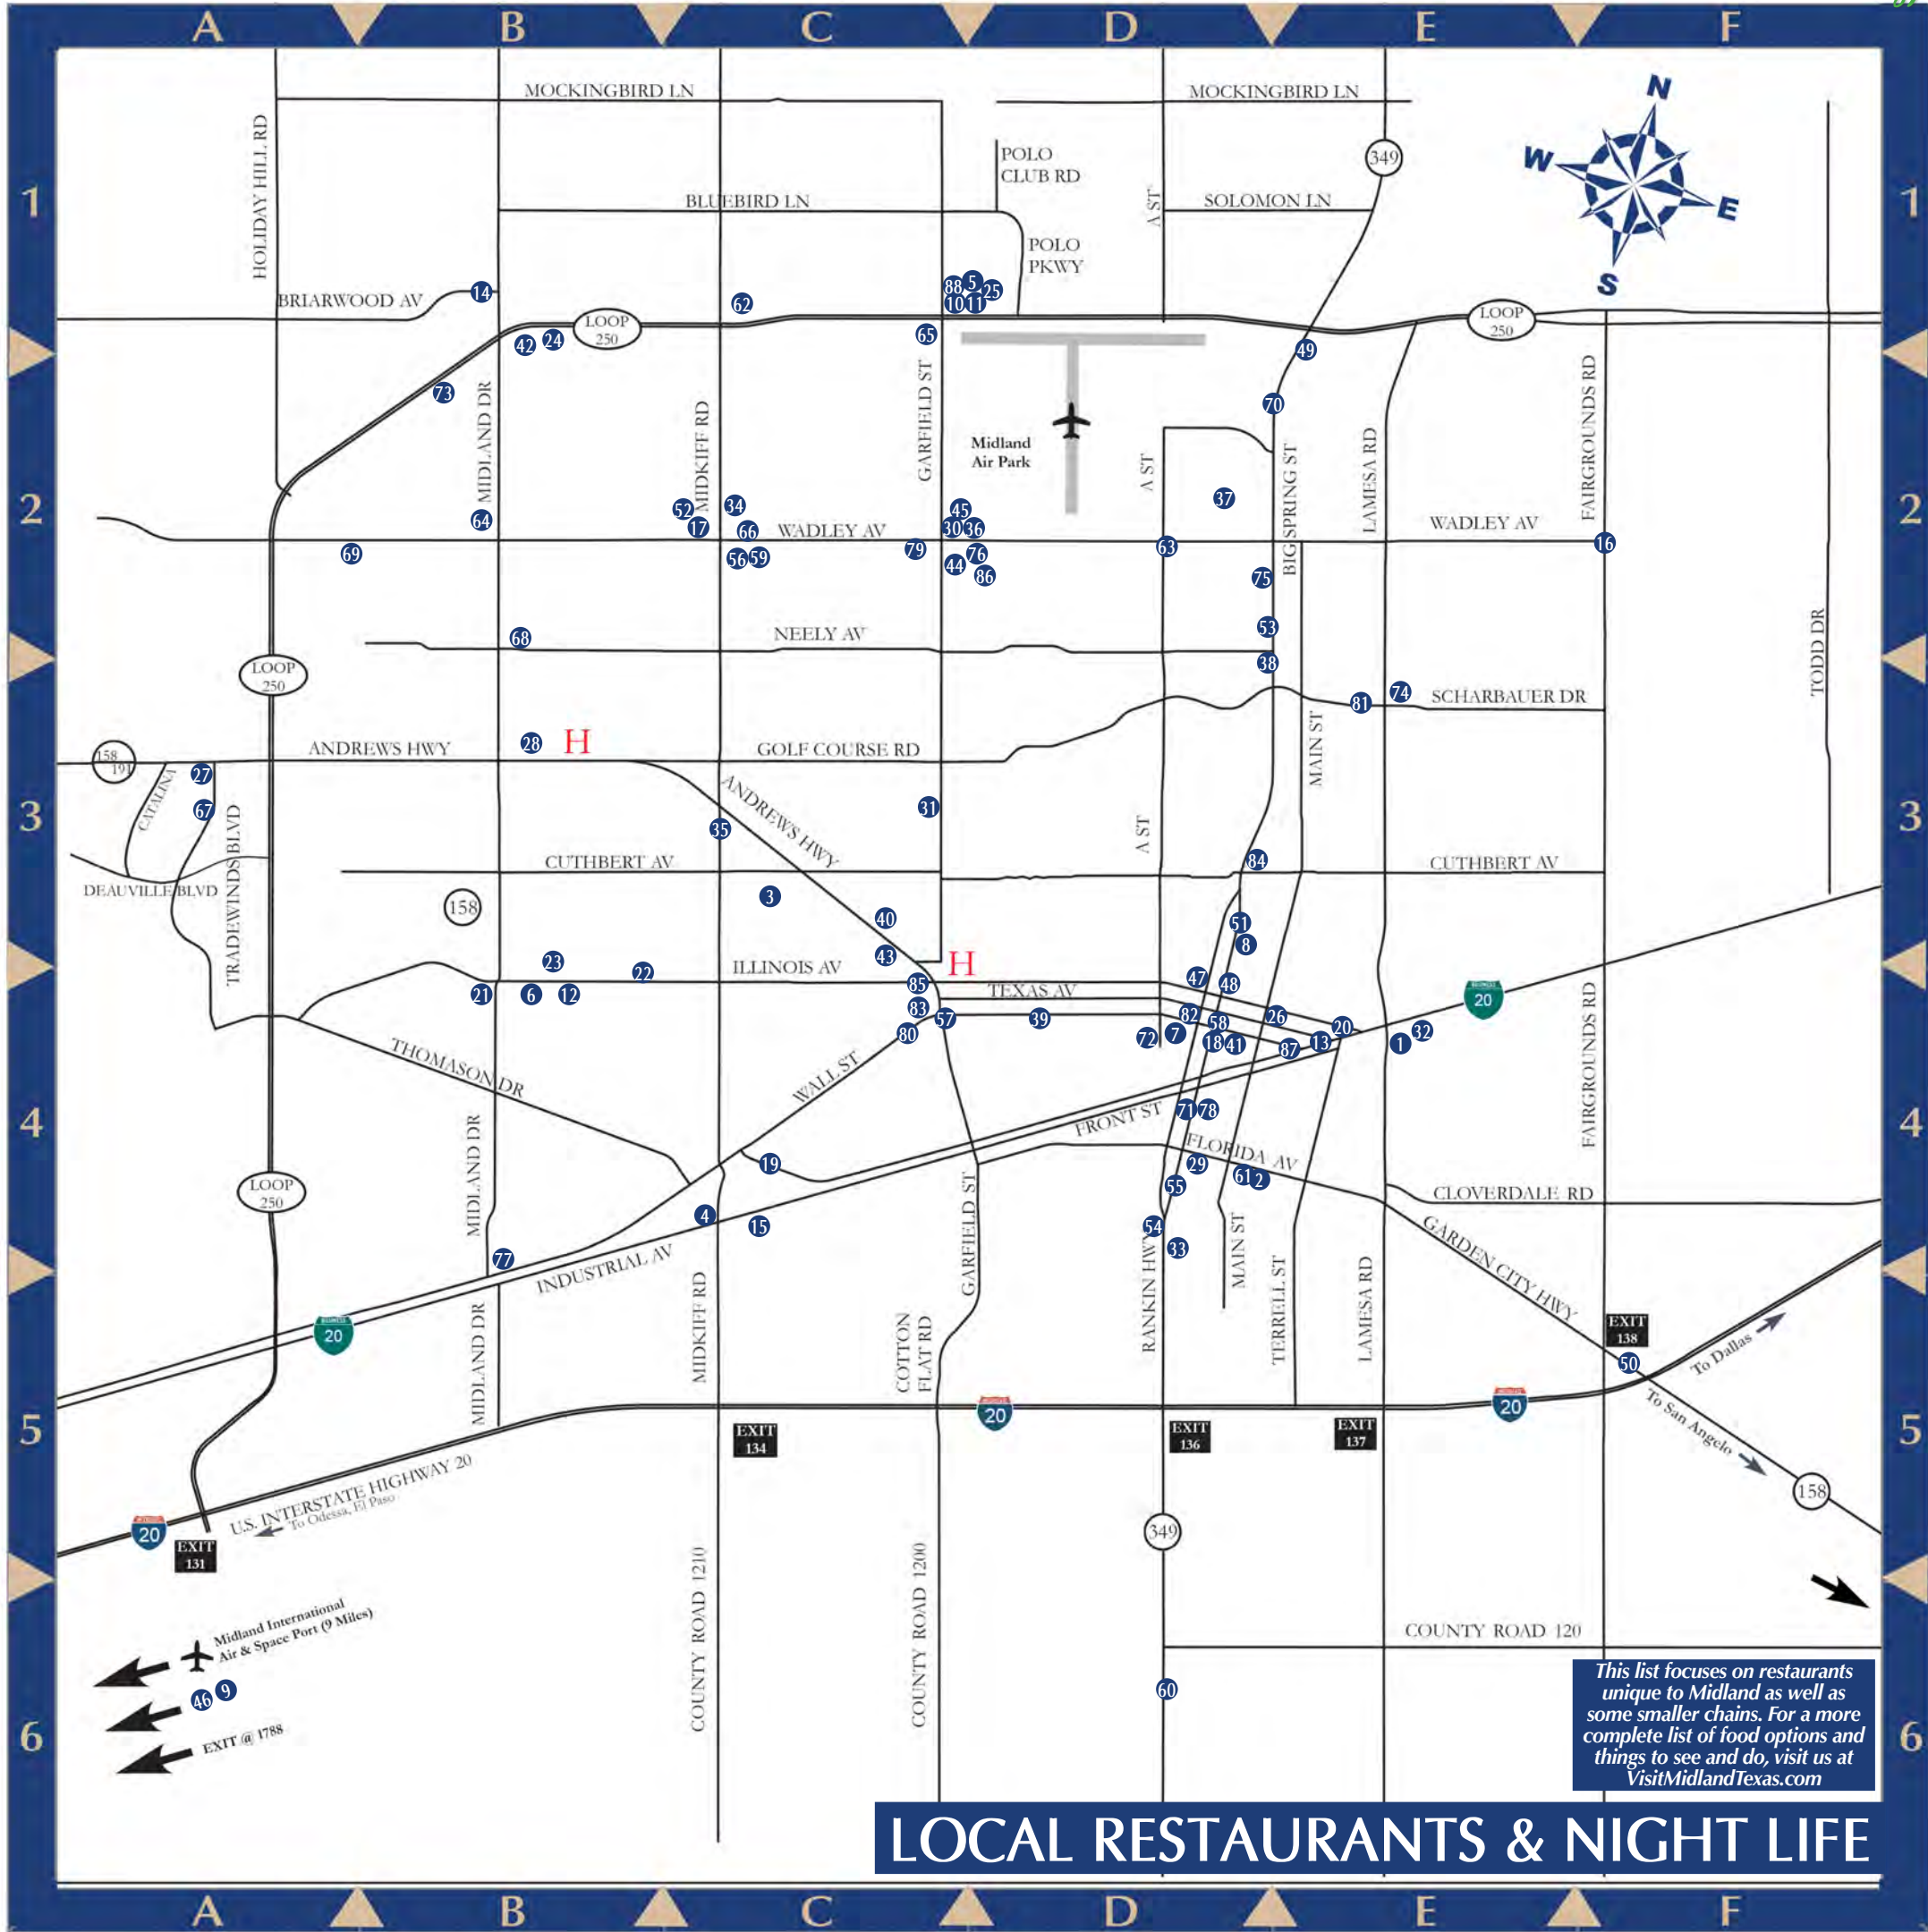

- | | |
|--|---|
| 1 A Taste of Chicago's Italian Beef
4610 N. Garfield Street # C1 E4 | 45 The Hemingway
2200 W. Wadley Avenue D2 |
| 2 Addie's Diner
304 E. Florida Avenue D4 | 46 Hog Pit Pub & Grub
7400 W. County Road 116.....A6 |
| 3 Ajua's Mexican Restaurant
3205 W. Cuthbert Avenue.....C3 | 47 Jalisco's Café
400 W. Illinois Avenue D4 |
| 4 Arriba
1006 S. Midkiff Road.....C4 | 48 Johnny's Barbecue & Diner
316 N. Big Spring Street D4 |
| 5 Athenian Restaurant
4610 N. Garfield Street Ste. B11 D1 | 49 Jorge's Mexican Café
4400 N. Big Spring Street # B14..... E1 |
| 6 Back in the Day Café
4317 W. Illinois Avenue B4 | 50 KD's Bar-B-Que
3109 Garden City Highway F5 |
| 7 The Bar
606 W. Missouri D4 | 51 King & I
801 N. Big Spring Street D3 |
| 8 Basin Burger House
607 N. Colorado Avenue D3 | 52 Kuo's Chinese Restaurant
3303 N. Midkiff Road.....C2 |
| 9 Beer Garden at Garden View
7112 W. Highway 80 A6 | 53 La Bodega Mexican Restaurant & Bar
2700 N. Big Spring Street D2 |
| 10 Bill's Bistro
4610 N. Garfield Street Ste D3.....C1 | 54 La Herradura Mexican Cuisine
1422 Rankin Highway D4 |
| 11 Blue Door, The
4610 N. Garfield Street D1 | 55 La Mision
1008 Rankin Highway D4 |
| 12 Brianna's Pizza
4309 W. Illinois Avenue B4 | 56 Living 360 Organics
3211 W. Wadley Avenue, Ste. 21.....C2 |
| 13 Brooks Barbecue
501 E. Texas Avenue..... E4 | 57 Lori's Café
2201 W. Wall Street.....C4 |
| 14 Bushido Japanese Steak House & Sushi
4416 Briarwood.....B1 | 58 Luigi's Italian Restaurant
111 N. Big Spring Street D4 |
| 15 Cabana Sports Bar & Grill
3113 W. Industrial C4 | 59 Manny's Italian Village Restaurante
3211 W. Wadley Avenue, Ste 1.....C2 |
| 16 Café at the Gardens
3300 Fairgrounds Road F2 | 60 Manuel's Authentic Mexican Food
3905 Texas Highway 349..... D6 |
| 17 Café Unique
3303 N. Midkiff Road.....C2 | 61 Martinez Bakery
206 E. Florida Avenue D4 |
| 18 Cancun Grill
223 W. Wall Street #121 D4 | 62 MD Pizza Factory
4706 N. Midkiff Road.....C1 |
| 19 Carambas Spanish Inn
3116 W. Front Street C4 | 63 Michael's Charcoal Grill
723 W. Wadley Avenue D2 |
| 20 Casa del Sol
523 E. Illinois Avenue..... E4 | 64 Monterrey
3323 N. Midland Drive, Suite 100.....B2 |
| 21 Casa Lopez Café
4411 W. Illinois Avenue B4 | 65 Moon Garden
2319 W. Loop 250 N. C1 |
| 22 Charla's Restaurante & Bar
3330 W. Illinois Avenue B3 | 66 Murray's Deli
3211 W. Wadley Avenue.....C2 |
| 23 Chinese Kitchen
4316 W. Illinois Avenue B3 | 67 Osaka Japanese Steakhouse
1207 Tradewinds Boulevard.....A3 |
| 24 Chitos Mexican Restaurant
4400 Midland Drive..... B1 | 68 Oscar's Super Burrito
4306 Neely Avenue..... B2 |
| 25 Churrasca Brazillian Steakhouse
4610 N. Garfield Street C1 | 69 Ranch House, The
5103 W. Wadley Avenue B2 |
| 26 Cigar Frogs Piano Bar
216 N. Main Street E4 | 70 Rockin Rodeo
4400 N. Big Spring Street Ste 44-50..... D2 |
| 27 Clear Springs Restaurant
5707 Andrews Highway A3 | 71 Romie's Mexican Restaurant
701 S. Marienfeld D4 |
| 28 Dino's Pizza
4322 Andrews Highway, Ste. B.....B3 | 72 Rue 432
106 South "A" Street..... D4 |
| 29 Dona Anita's
305 W. Florida Avenue..... D4 | 73 Saltgrass Steakhouse
4511 Loop 250 Frontage Road B2 |
| 30 Dos Compadres
2200 W. Wadley Avenue # 1 D2 | 74 Sam's Bar-B-Que
1113 E. Scharbauer Drive E3 |
| 31 Dos Margaritas
1501 N. Big Spring Street C3 | 75 Scotty's Soul Food
2907 N. Big Spring Street D2 |
| 32 Eddie's Catfish Company
301 N. Lee Street E4 | 76 Sedona Grill
2101 W. Wadley Avenue D2 |
| 33 El Banquete
1802 Rankin Highway D4 | 77 Shahi Tandoor
4300 W. Wall Street..... B4 |
| 34 Flat Belly Organics
3326 N. Midkiff Road..... C2 | 78 Steak 42
911 S. Big Spring Street..... D4 |
| 35 Furr's Family Dining
1116 N. Midkiff Road C3 | 79 Strawberry Fields Café
2311 W. Wadley Avenue..... C2 |
| 36 The Garlic Press
2200 W. Wadley Avenue D2 | 80 Tampico Spanish Inn, Inc.
2411 W. Wall Street..... C4 |
| 37 Gerardo's Bistro
6 Desta Drive..... D2 | 81 Tank's Bar-B-Que and Catering
401 E. Scharbauer Drive E3 |
| 38 Gerardo's Casita Grill & Cantina
2407 N. Big Spring Street D3 | 82 Taste @ 508
508 W. Wall Street D4 |
| 39 Graham Pharmacy
1601 W. Wall Street D4 | 83 Thai House
9 Meta Drive..... C4 |
| 40 Grand Buffet
2510 W. Louisiana Avenue C3 | 84 Tony's Bakery
1108 N. Big Spring Street D3 |
| 41 The Ground Floor
203 W. Wall Street..... D4 | 85 Triple Threat Sports Bar & Grill
12 Meta Drive..... C4 |
| 42 Grub Burger Bar
4400 Midland Drive, #500 B1 | 86 Venezia Restaurant
2101 W. Wadley Avenue #20..... D2 |
| 43 Hacienda Vieja
515 Andrews Highway..... C3 | 87 Wall Street Bar & Grill
115 E. Wall Street..... E4 |
| 44 Harvest Midland
2101 W. Wadley Avenue D2 | 88 Wine Rack
4610 N. Garfield Street, Suite D4..... C1 |