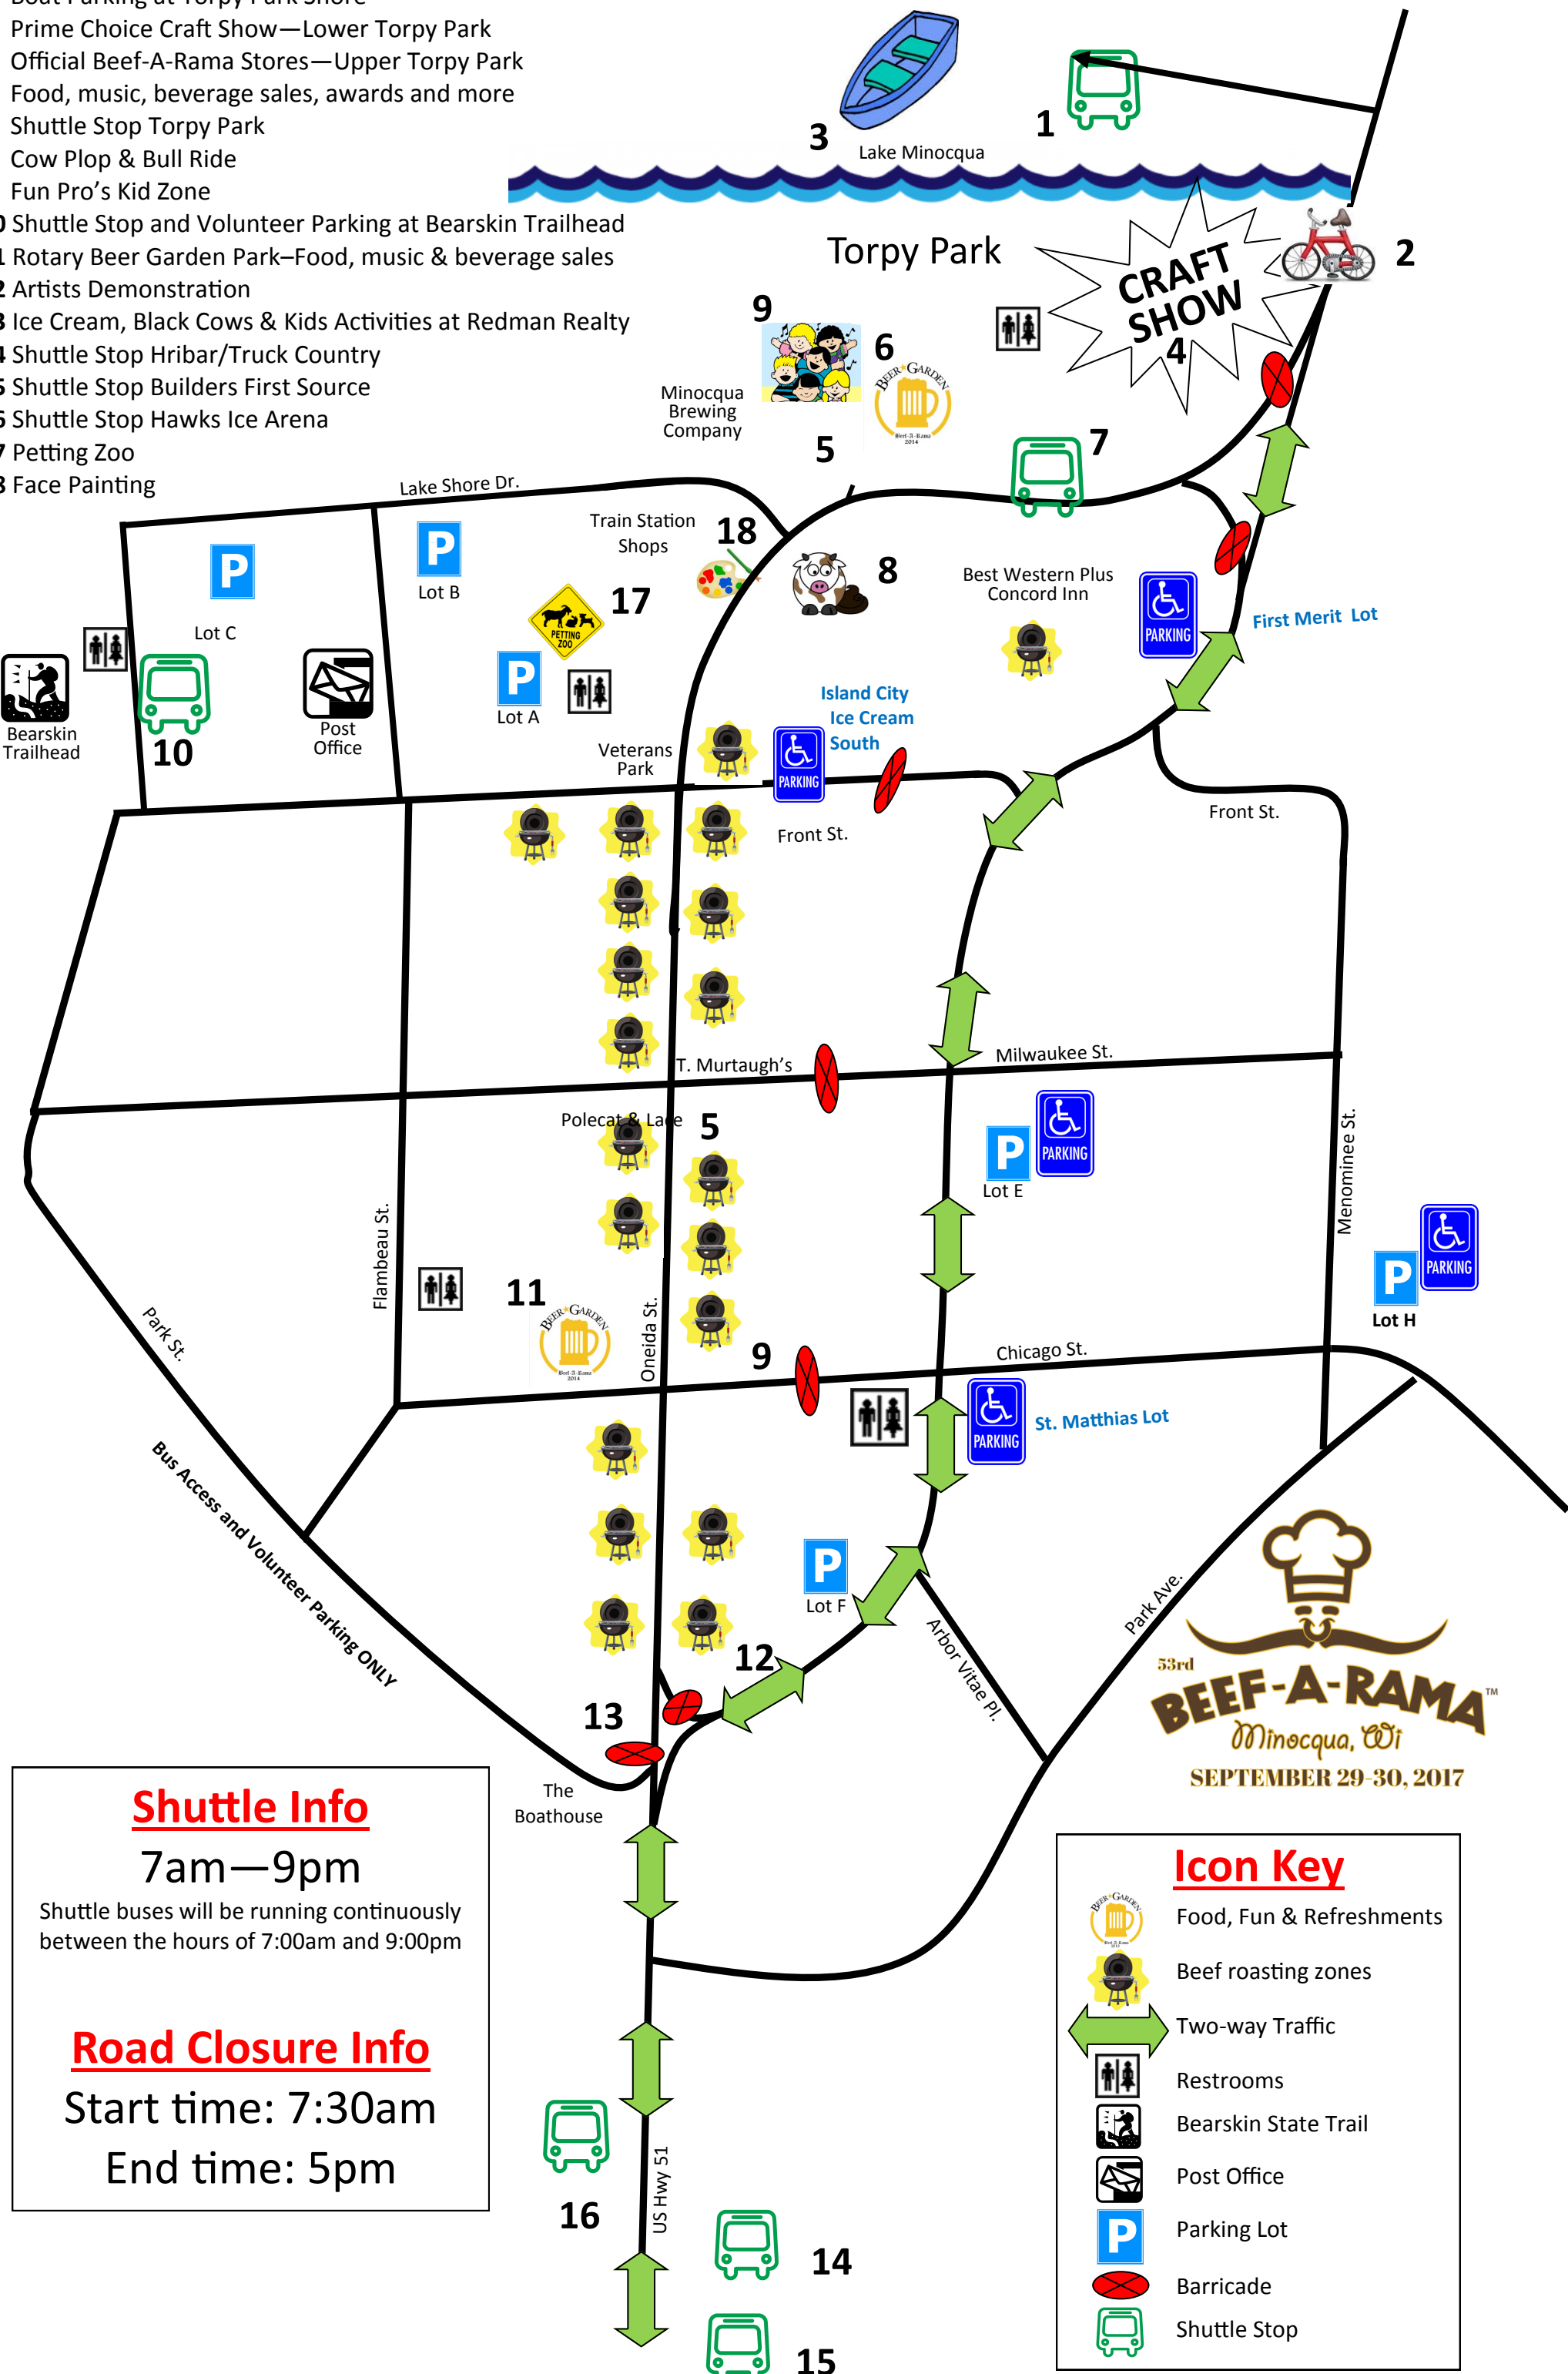

- 1 Shuttle Stop Lakeland Union High School
- 2 Bike Parking Lot near Tennis Courts
- 3 Boat Parking at Torpy Park Shore
- 4 Prime Choice Craft Show—Lower Torpy Park
- 5 Official Beef-A-Rama Stores—Upper Torpy Park
- 6 Food, music, beverage sales, awards and more
- 7 Shuttle Stop Torpy Park
- 8 Cow Plop & Bull Ride
- 9 Fun Pro's Kid Zone
- 10 Shuttle Stop and Volunteer Parking at Bearskin Trailhead
- 11 Rotary Beer Garden Park—Food, music & beverage sales
- 12 Artists Demonstration
- 13 Ice Cream, Black Cows & Kids Activities at Redman Realty
- 14 Shuttle Stop Hribar/Truck Country
- 15 Shuttle Stop Builders First Source
- 16 Shuttle Stop Hawks Ice Arena
- 17 Petting Zoo
- 18 Face Painting

Shuttle Info

7am—9pm

Shuttle buses will be running continuously between the hours of 7:00am and 9:00pm

Road Closure Info

Start time: 7:30am

End time: 5pm

Icon Key

- Food, Fun & Refreshments
- Beef roasting zones
- Two-way Traffic
- Restrooms
- Bearskin State Trail
- Post Office
- Parking Lot
- Barricade
- Shuttle Stop