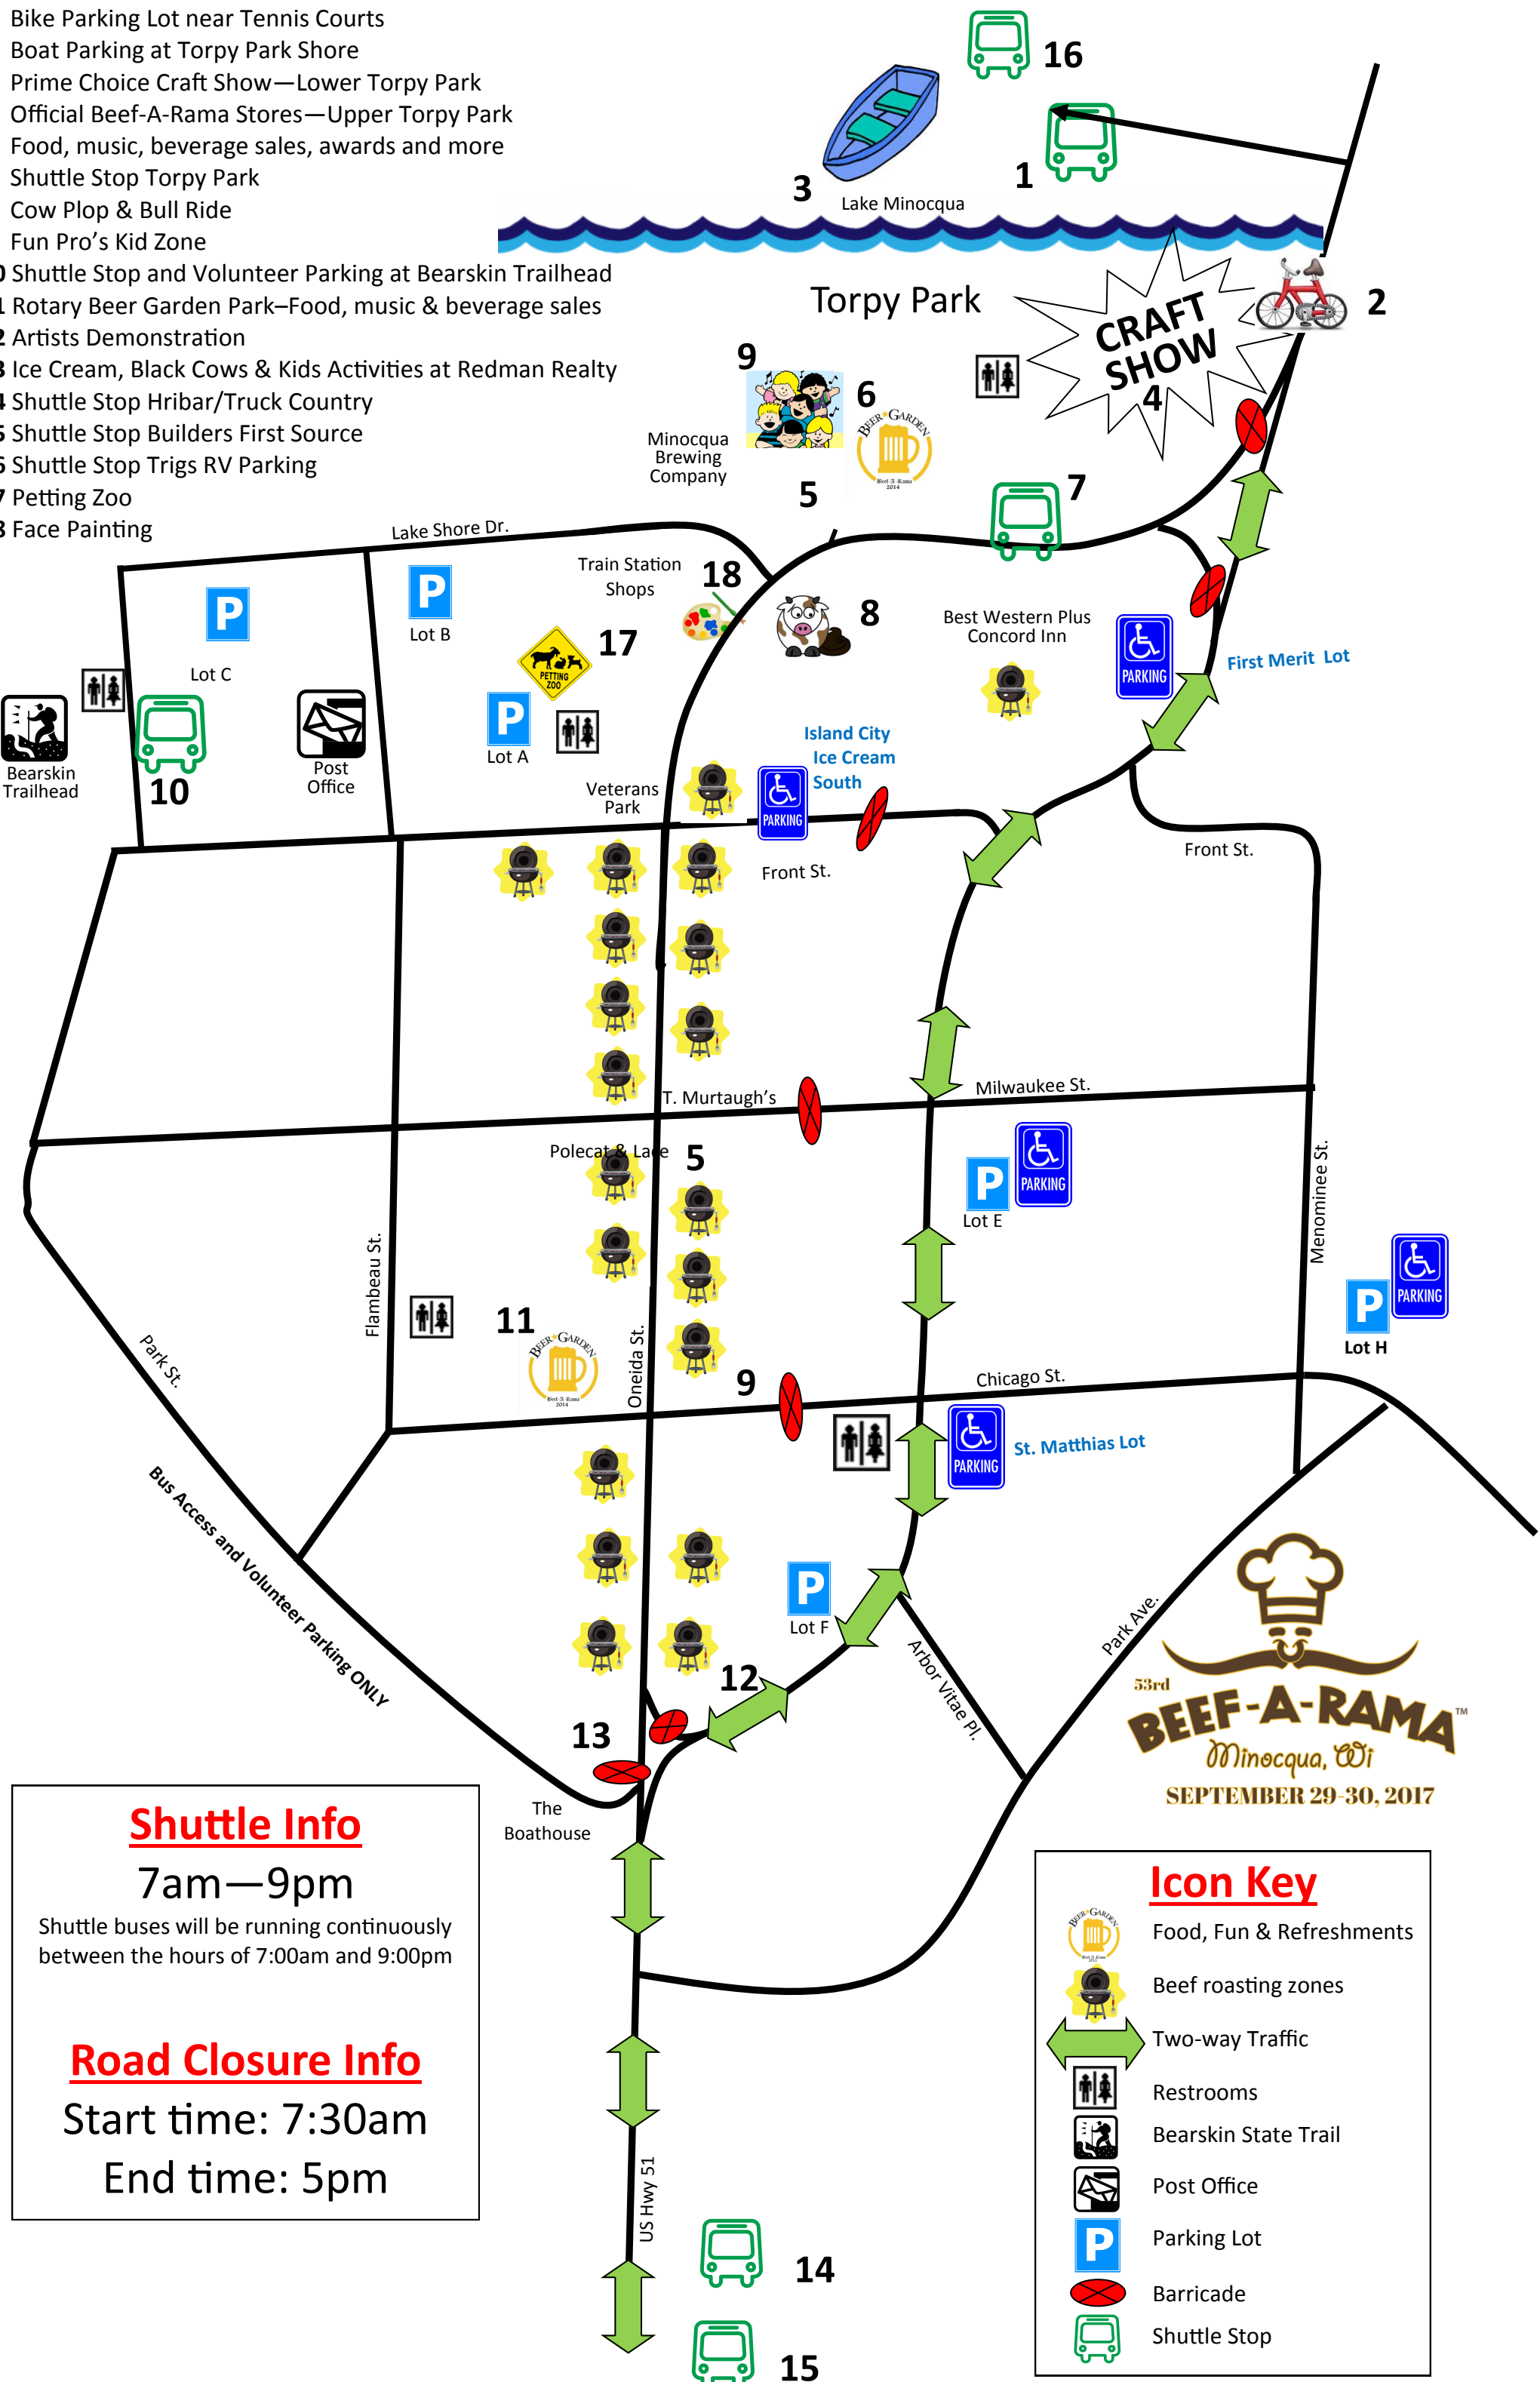

- 1 Shuttle Stop Lakeland Union High School
- 2 Bike Parking Lot near Tennis Courts
- 3 Boat Parking at Torpy Park Shore
- 4 Prime Choice Craft Show—Lower Torpy Park
- 5 Official Beef-A-Rama Stores—Upper Torpy Park
- 6 Food, music, beverage sales, awards and more
- 7 Shuttle Stop Torpy Park
- 8 Cow Plop & Bull Ride
- 9 Fun Pro's Kid Zone
- 10 Shuttle Stop and Volunteer Parking at Bearskin Trailhead
- 11 Rotary Beer Garden Park—Food, music & beverage sales
- 12 Artists Demonstration
- 13 Ice Cream, Black Cows & Kids Activities at Redman Realty
- 14 Shuttle Stop Hribar/Truck Country
- 15 Shuttle Stop Builders First Source
- 16 Shuttle Stop Trigs RV Parking
- 17 Petting Zoo
- 18 Face Painting

Shuttle Info

7am—9pm

Shuttle buses will be running continuously between the hours of 7:00am and 9:00pm

Road Closure Info

Start time: 7:30am

End time: 5pm

Icon Key

- Food, Fun & Refreshments
- Beef roasting zones
- Two-way Traffic
- Restrooms
- Bearskin State Trail
- Post Office
- Parking Lot
- Barricade
- Shuttle Stop