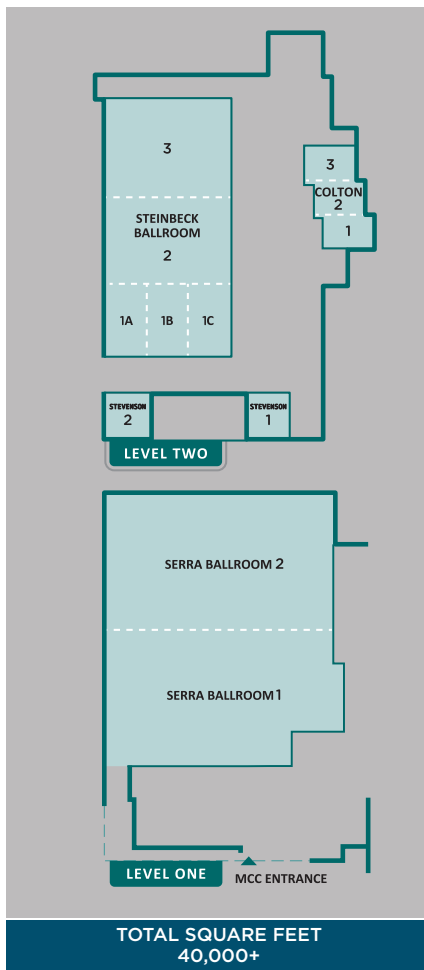

WHERE
INNOVATION
AND INSPIRATION
MEET™

MONTEREY
CONFERENCE
CENTER

Imagine a state-of-the-art meetings facility famous for innovative events in the heart of a destination world-renowned for inspiration. That reality is here with the newly renovated Monterey Conference Center. The \$60 million expanded facility now brims with more than 40,000 square feet of flexible meeting space.

Drive Times

- Monterey from MRY: 10 min.
- San Jose to Monterey: 1 hr.
- San Francisco to Monterey: 2 hrs.
- Sacramento to Monterey: 3 hrs.
- Los Angeles to Monterey: 5 hrs.

MCC	Size	Square Feet	Ceiling Height	8x10 Exhibits	Theater	School	Rounds
SERRA BALLROOM	135'x140'	19,150	15'	125	2,000	1,260	1,140
SERRA 1	78'x135'	10,500	15'	60	750	700	460
SERRA 2	64'x135'	8,650	15'	48	725	550	450
STEINBECK BALLROOM	70'x139'	9,730	18'	55	984	600	600
STEINBECK 1	48'x70'	3,430	18'	20	360	220	240
STEINBECK 1A	22'x40'	880	18'		90	56	60
STEINBECK 1B	24'x40'	960	18'		96	56	60
STEINBECK 1C	22'x40'	880	18'		90	56	60
STEINBECK 2	39'x70'	2,730	18'	15	320	167	180
STEINBECK 3	48'x70'	3,430	18'	20	350	260	230
COLTON	29'x57'	1,653	12'		160	90	110
COLTON 1	19'x29'	551	12'		50	37	40
COLTON 2	19'x29'	551	12'		50	37	40
COLTON 3	19'x29'	551	12'		50	37	40
STEVENSON 1	23'x22'	506	12'			24	32
STEVENSON 2	27'x22'	594	12'			29	32
TOTAL SQUARE FEET	40,000+	TOTAL CAPACITY	3,200	THEATER CAPACITY	2,000	SCHOOLROOM CAPACITY	1,260