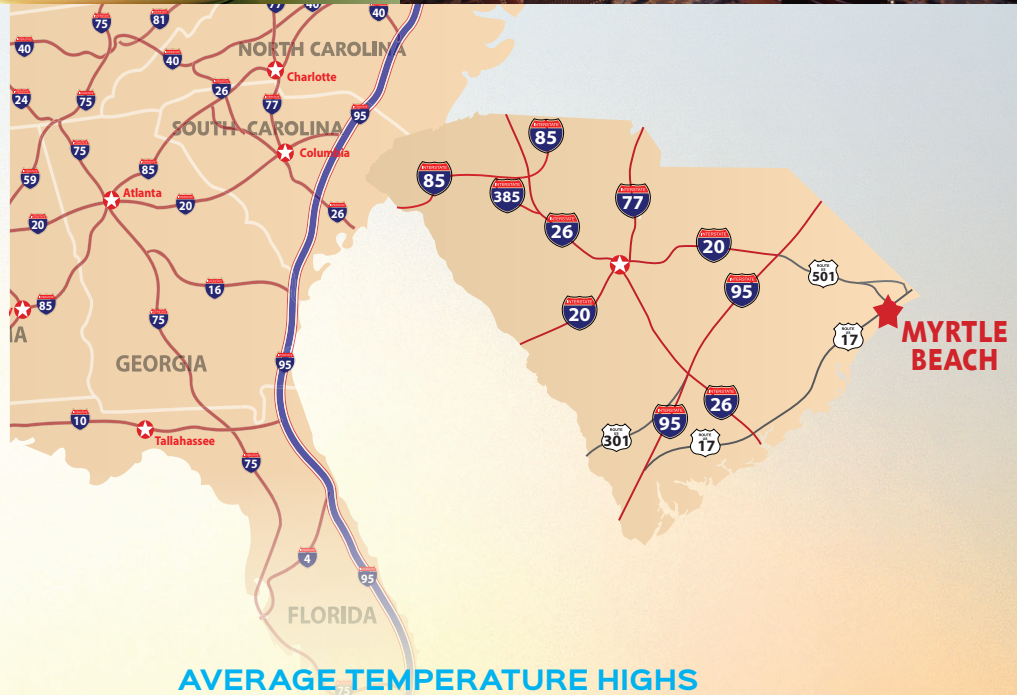

DRIVING DISTANCES TO MYRTLE BEACH

ALBERTA	km	miles
Calgary	4171	2592
Edmonton	4155	2582
BRITISH COLUMBIA	km	miles
Richmond	5011	3114
Vancouver	5019	3119
New Brunswick	2182	1356
NOVA SCOTIA	km	miles
Halifax	2534	1575
Ottawa	1625	1010
ONTARIO	km	miles
Barrie	1596	992
Bradford	1567	974
Brampton	1512	940
Burlington	1462	909
Kingston	1522	946
Ganauge	1490	926
Hamilton	1475	917
Kitchener	1530	951
London	1485	923
Mississauga	1498	931
Niagara Falls	1585	985
Oakville	1483	922
Richmond Hill	1541	958
Toronto	1519	944
QUEBEC	km	miles
Montreal	1665	1035
Quebec City	1924	1196
SASKATCHEWAN	km	miles
Regina	3374	2097