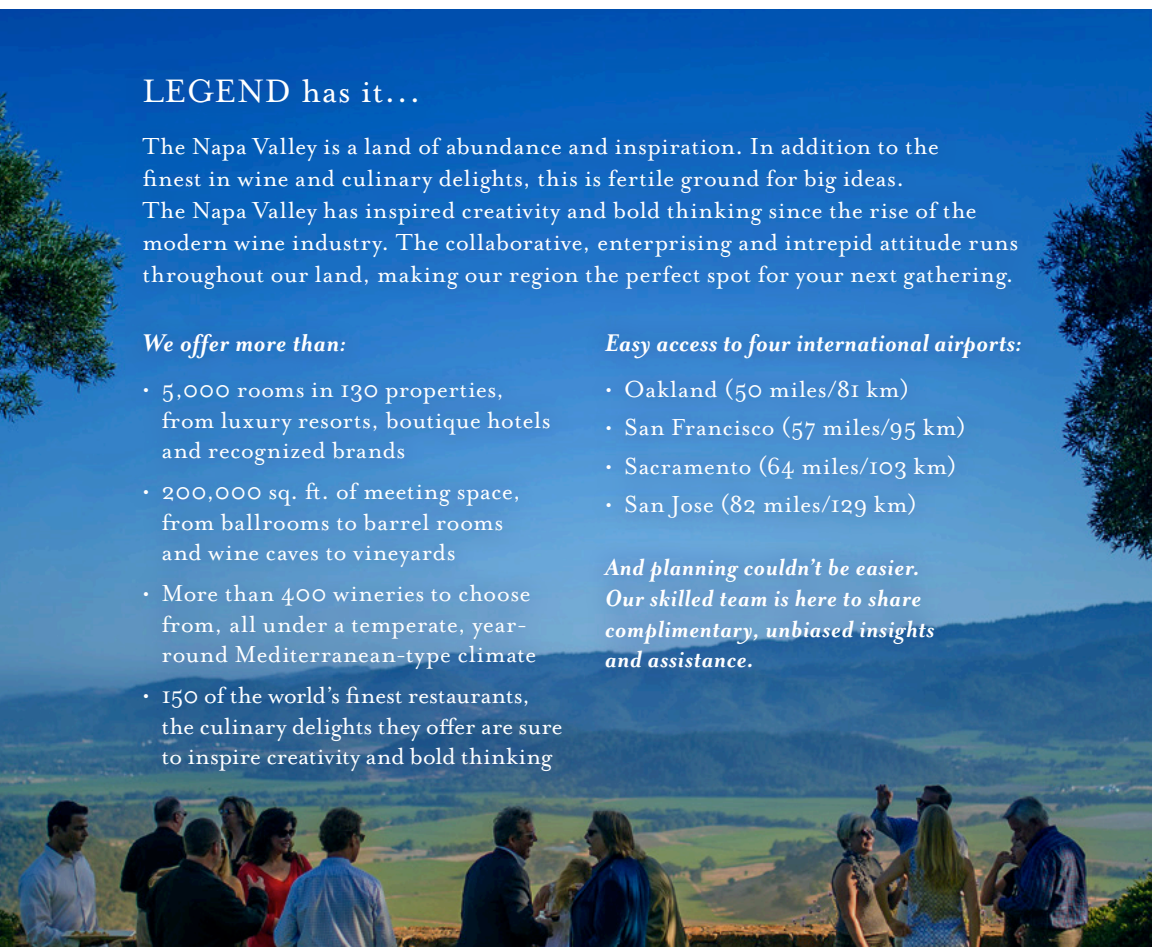

GROUP PLANNING GUIDE

LEGEND has it...

The Napa Valley is a land of abundance and inspiration. In addition to the finest in wine and culinary delights, this is fertile ground for big ideas. The Napa Valley has inspired creativity and bold thinking since the rise of the modern wine industry. The collaborative, enterprising and intrepid attitude runs throughout our land, making our region the perfect spot for your next gathering.

YOUR MEETING IS A LEGEND WAITING TO HAPPEN

VISITNAPAVALLEY.COM | #VISITNAPAVALLEY

CALISTOGA

ST. HELENA

RUTHERFORD

OAKVILLE

YOUNTVILLE

NAPA

DOWNTOWN NAPA

Located on the Napa River, the city of Napa is perfect for a larger group. You'll find art walks, delicious food, tasting rooms, lively events and two performing arts centers, all within close proximity to any adventure you seek. There are a variety of lifestyle lodging options to re-energize for the next day.

AMERICAN CANYON

At the southern tip of the Napa Valley you'll find the town of American Canyon offering affordability and access to the surrounding area. Explore the wetlands and surrounding Carneros wine-growing region.