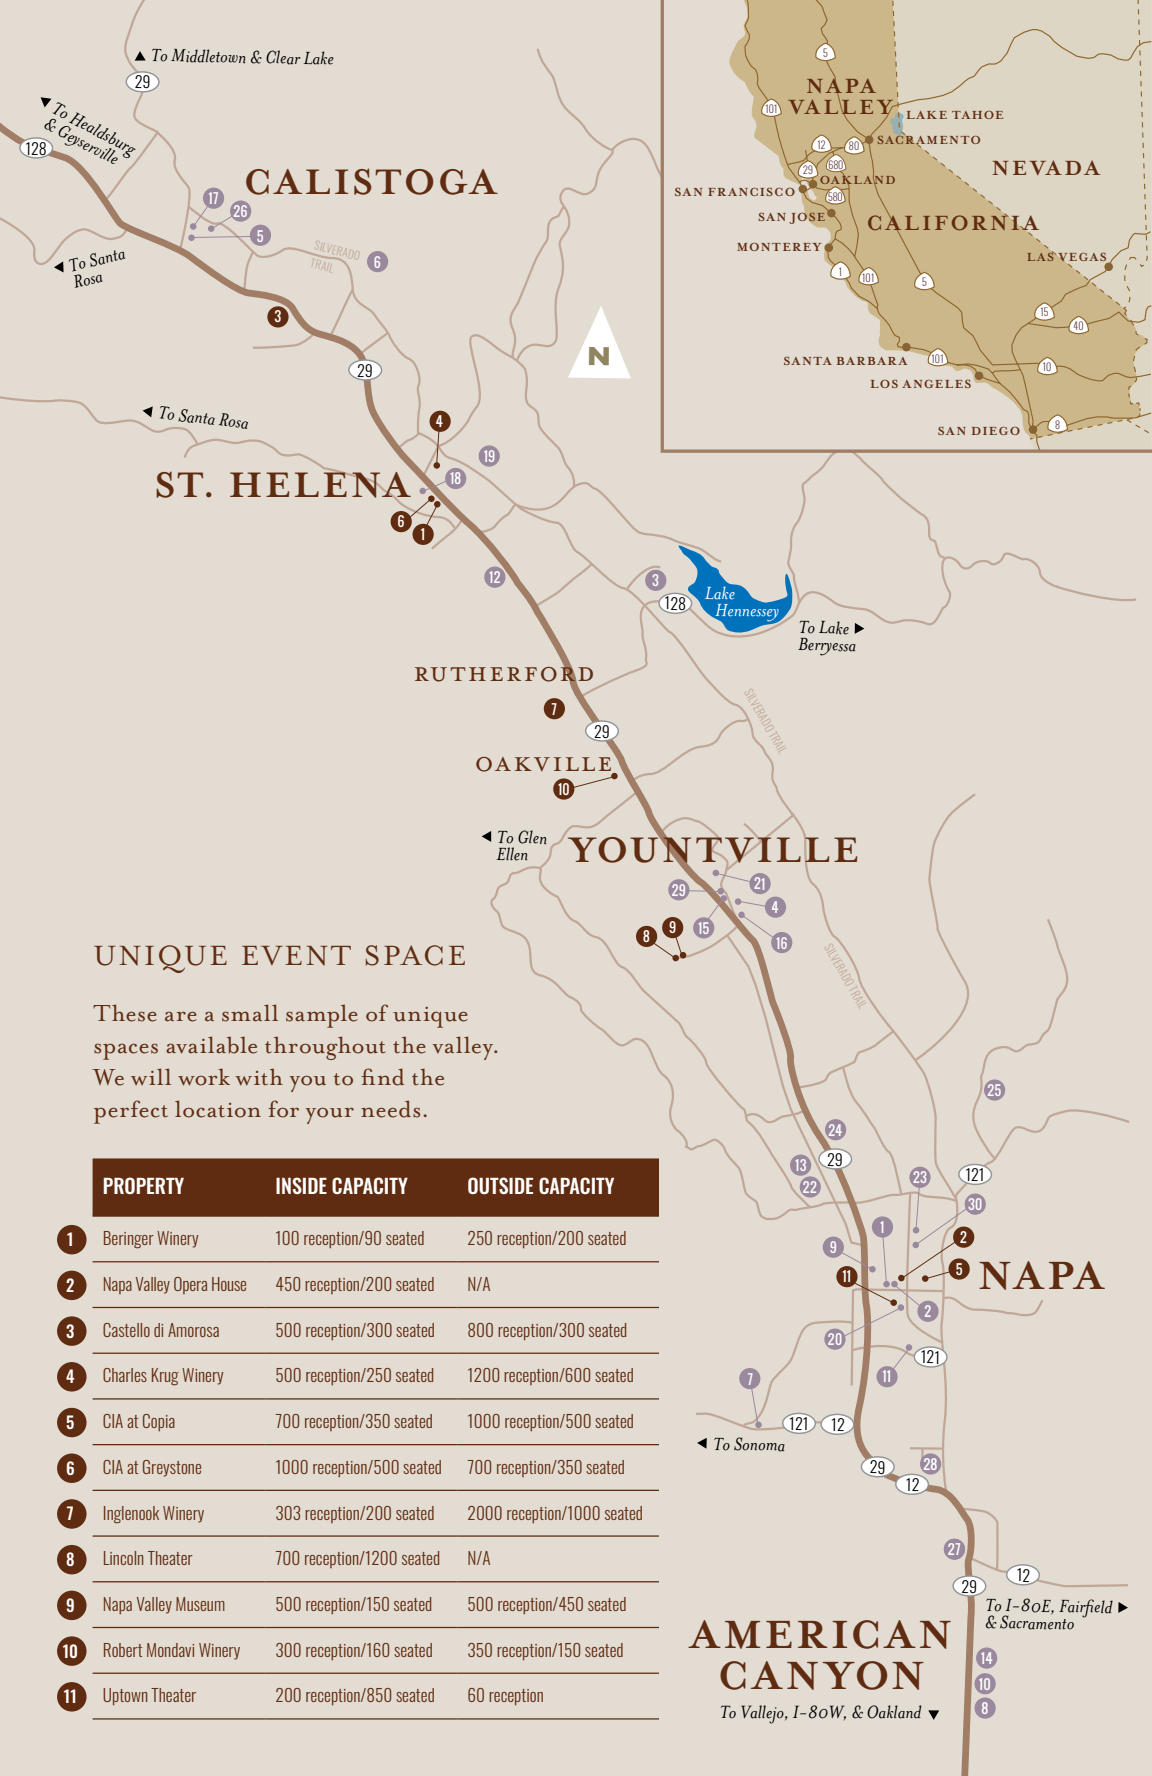

CALISTOGA

ST. HELENA

RUTHERFORD

OAKVILLE

YOUNTVILLE

NAPA

AMERICAN CANYON

UNIQUE EVENT SPACE

These are a small sample of unique spaces available throughout the valley. We will work with you to find the perfect location for your needs.

PROPERTY	INSIDE CAPACITY	OUTSIDE CAPACITY

1	Beringer Winery	100 reception/90 seated	250 reception/200 seated
2	Napa Valley Opera House	450 reception/200 seated	N/A
3	Castello di Amorosa	500 reception/300 seated	800 reception/300 seated
4	Charles Krug Winery	500 reception/250 seated	1200 reception/600 seated
5	CIA at Copia	700 reception/350 seated	1000 reception/500 seated
6	CIA at Greystone	1000 reception/500 seated	700 reception/350 seated
7	Ingenook Winery	303 reception/200 seated	2000 reception/1000 seated
8	Lincoln Theater	700 reception/1200 seated	N/A
9	Napa Valley Museum	500 reception/150 seated	500 reception/450 seated
10	Robert Mondavi Winery	300 reception/160 seated	350 reception/150 seated
11	Uptown Theater	200 reception/850 seated	60 reception

To I-80E, Fairfield & Sacramento

To Vallejo, I-80W, & Oakland