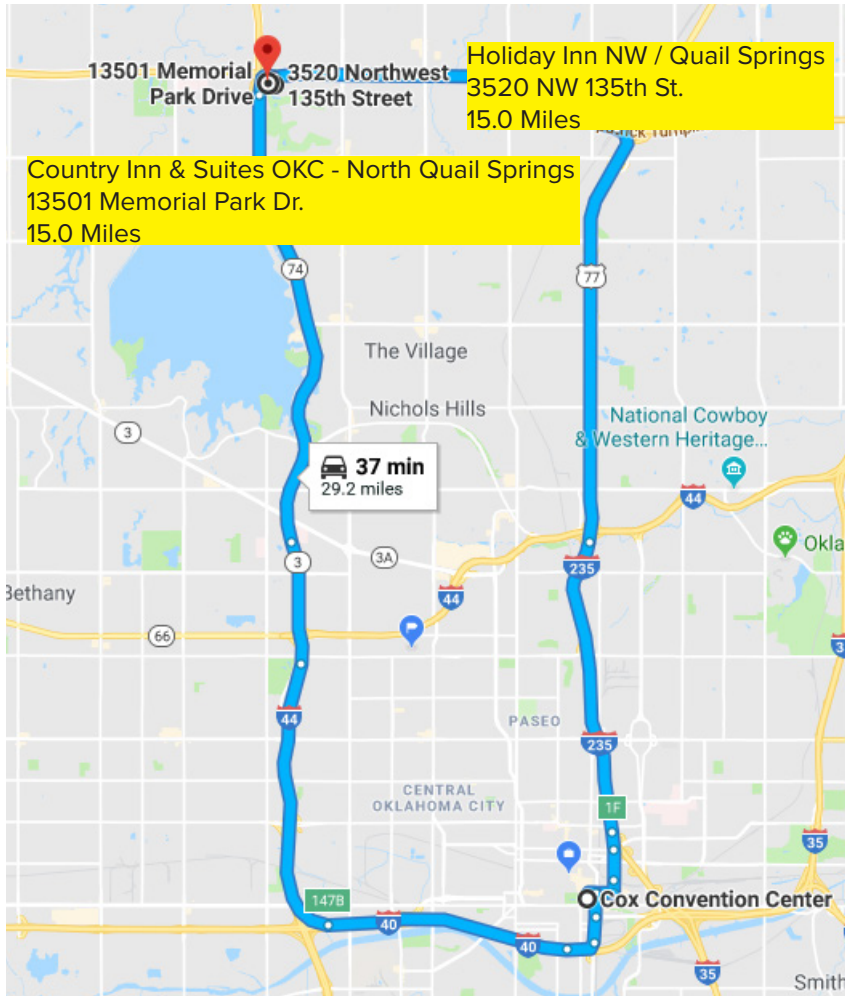

# Bus Route Maps - Hotels

## YELLOW Route

## RED Route

**Embassy Suites by Hilton- Downtown/Medical Center**  
 741 Phillips Ave.  
 9.6 Miles

**14 min**  
 2.9 miles

## BLUE Route

**Holiday Inn Express & Suites OKC Downtown-Bricktown**  
 101 E Main St.  
 0.3 Miles

**Hyatt Place OKC Bricktown**  
 20 Russell M. Perry Ave.  
 0.6 Miles

**Residence Inn Marriott Bricktown OKC**  
 400 E. Reno Ave.  
 0.7 Miles