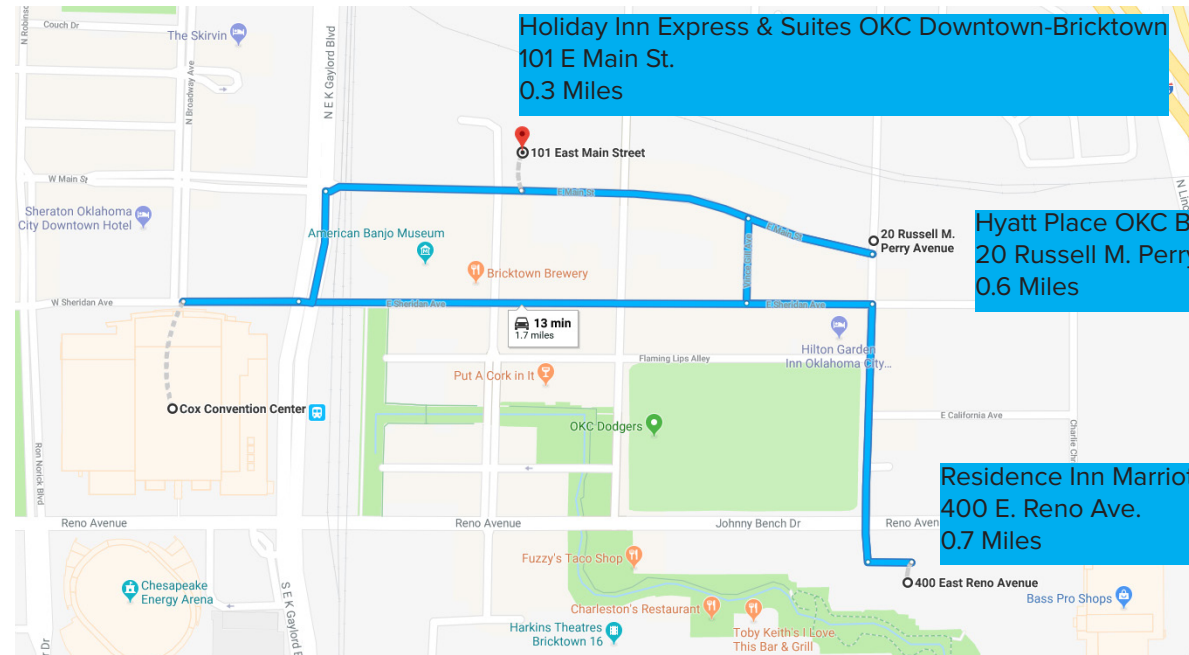

## YELLOW Route

## ORANGE Route

## RED Route

**Embassy Suites by Hilton- Downtown/Medical Center**  
 741 Phillips Ave.  
 9.6 Miles

**14 min**  
 2.9 miles

## BLUE Route

**Holiday Inn Express & Suites OKC Downtown-Bricktown**  
 101 E Main St.  
 0.3 Miles

**Hyatt Place OKC Bricktown**  
 20 Russell M. Perry Ave.  
 0.6 Miles

**Residence Inn Marriott Bricktown OKC**  
 400 E. Reno Ave.  
 0.7 Miles