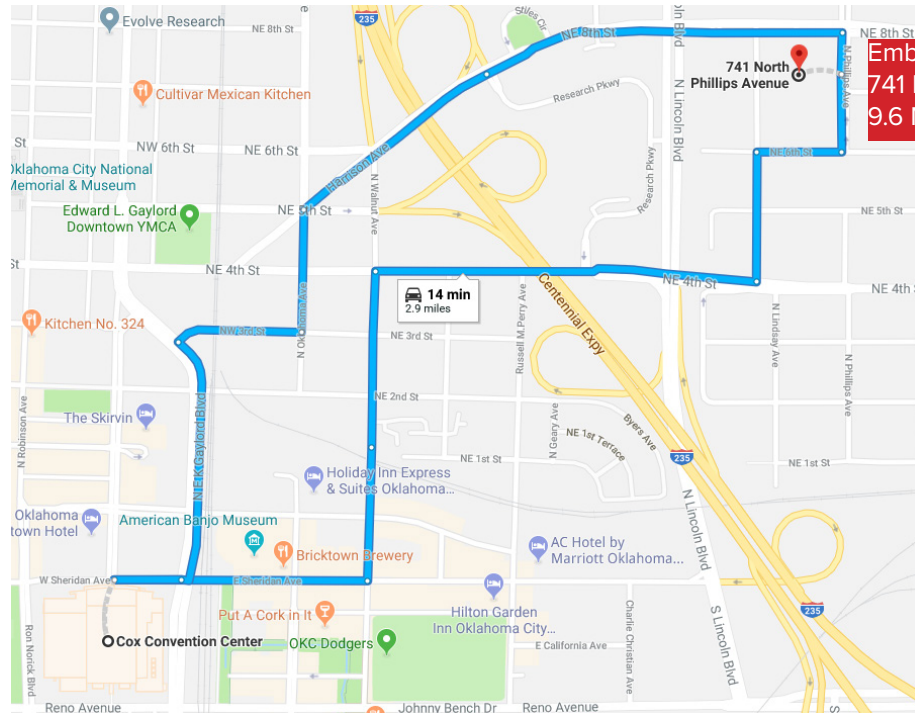

# Bus Route Maps - Hotels

## YELLOW Route

## RED Route

**Embassy Suites by Hilton- Downtown/Medical Center**  
 741 Phillips Ave.  
 9.6 Miles

**14 min**  
 2.9 miles

## BLUE Route

**Holiday Inn Express & Suites OKC Downtown-Bricktown**  
 101 E Main St.  
 0.3 Miles

**Hyatt Place OKC Bricktown**  
 20 Russell M. Perry Ave.  
 0.6 Miles

**Residence Inn Marriott Bricktown OKC**  
 400 E. Reno Ave.  
 0.7 Miles