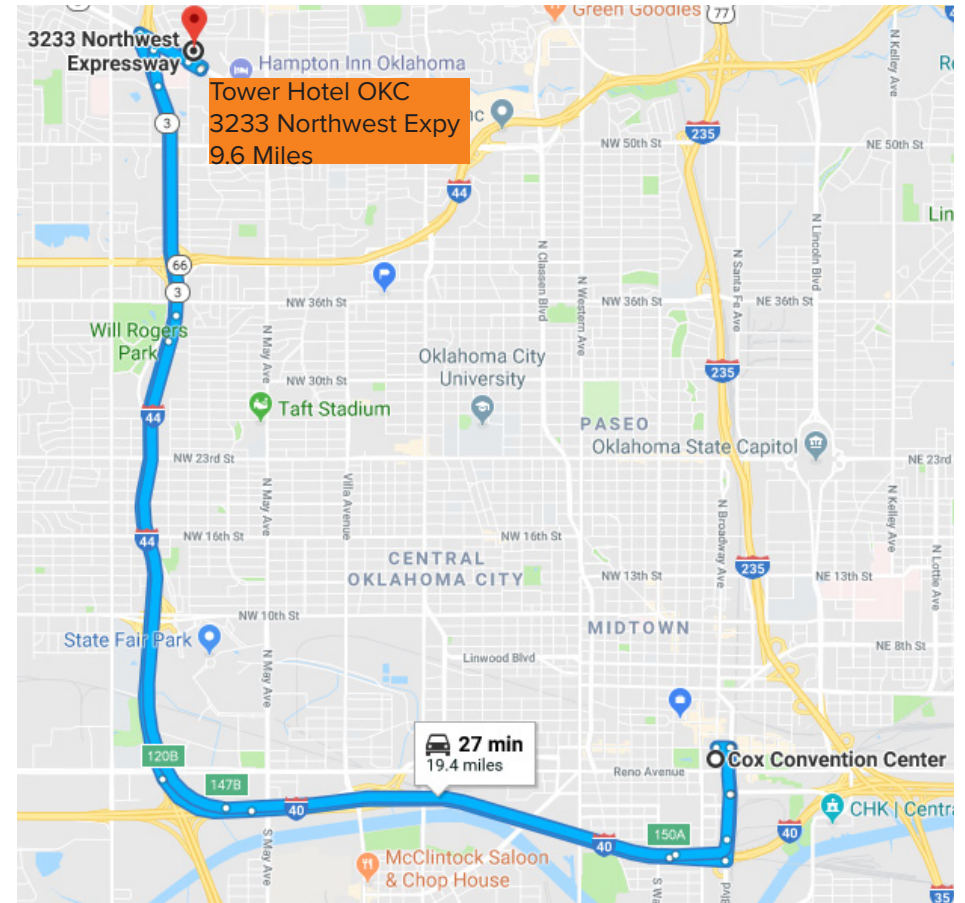

# Bus Route Maps - Hotels

## YELLOW Route

## RED Route

**Embassy Suites by Hilton- Downtown/Medical Center**  
 741 Phillips Ave.  
 9.6 Miles

**14 min**  
 2.9 miles

## BLUE Route

**Holiday Inn Express & Suites OKC Downtown-Bricktown**  
 101 E Main St.  
 0.3 Miles

**Hyatt Place OKC Bricktown**  
 20 Russell M. Perry Ave.  
 0.6 Miles

**Residence Inn Marriott Bricktown OKC**  
 400 E. Reno Ave.  
 0.7 Miles