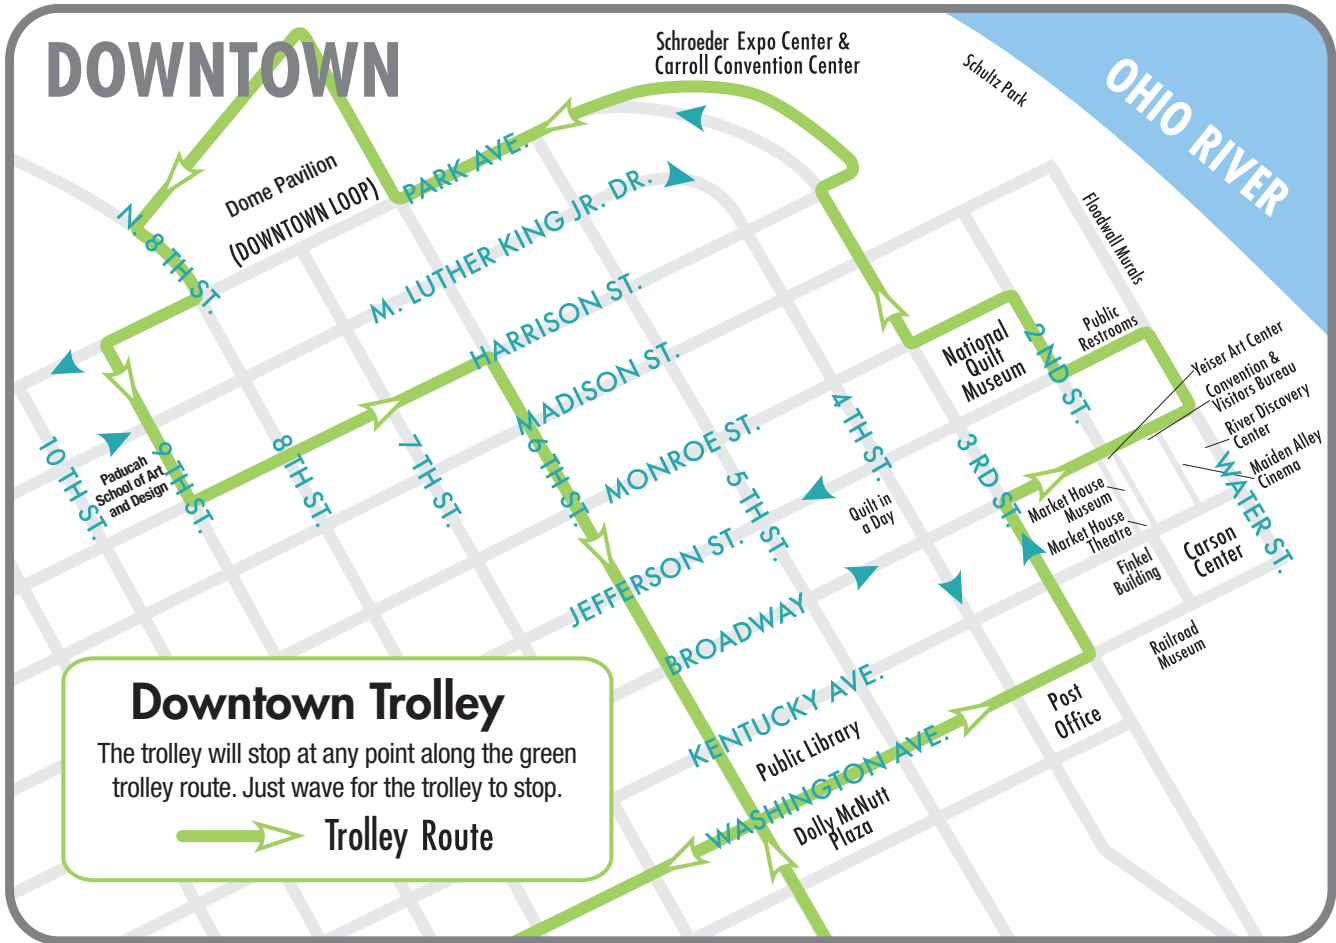

SHUTTLE ROUTES

SR

COMPLIMENTARY DOWNTOWN TROLLEY ROUTE:

Provided by Paducah Area Transit System

The regular downtown trolley route will go through the LowerTown Arts District to Downtown Paducah, The National Quilt Museum, and the AQS Bus Stop at the Carroll Convention Center.

ATTRACTIONS SHUTTLE

CONVENTION CENTER

CALICO COUNTRY
HANCOCK'S FABRICS
QUILT IN A DAY
ROTARY-CHERRY CIVIC CTR.

WEDNESDAY-FRIDAY 9:00 a.m.–6:00 p.m.

- 9:00 a.m. first pick-up at Convention Center
- 6:00 p.m. last pick-up at Convention Center

SATURDAY 9:00 a.m.–4:00 p.m.

HOTEL ROUTES

CONVENTION CENTER

PARTICIPATING HOTELS

WEDNESDAY-FRIDAY 7:00 a.m.–6:00 p.m.

- 7:00 a.m. first pick-up at Hotels
- 6:00 p.m. last pick-up at Convention Center

WEDNESDAY-THURSDAY 8:30 p.m.–9:00 p.m.

ROUTE

A

Days Inn
Holiday Inn Express
Auburn Place Inn & Suites
Courtyard by Marriott

ROUTE

B

La Quinta Inn & Suites
Hampton Inn
Homewood Suites
Residence Inn
Drury Inn

ROUTE

C