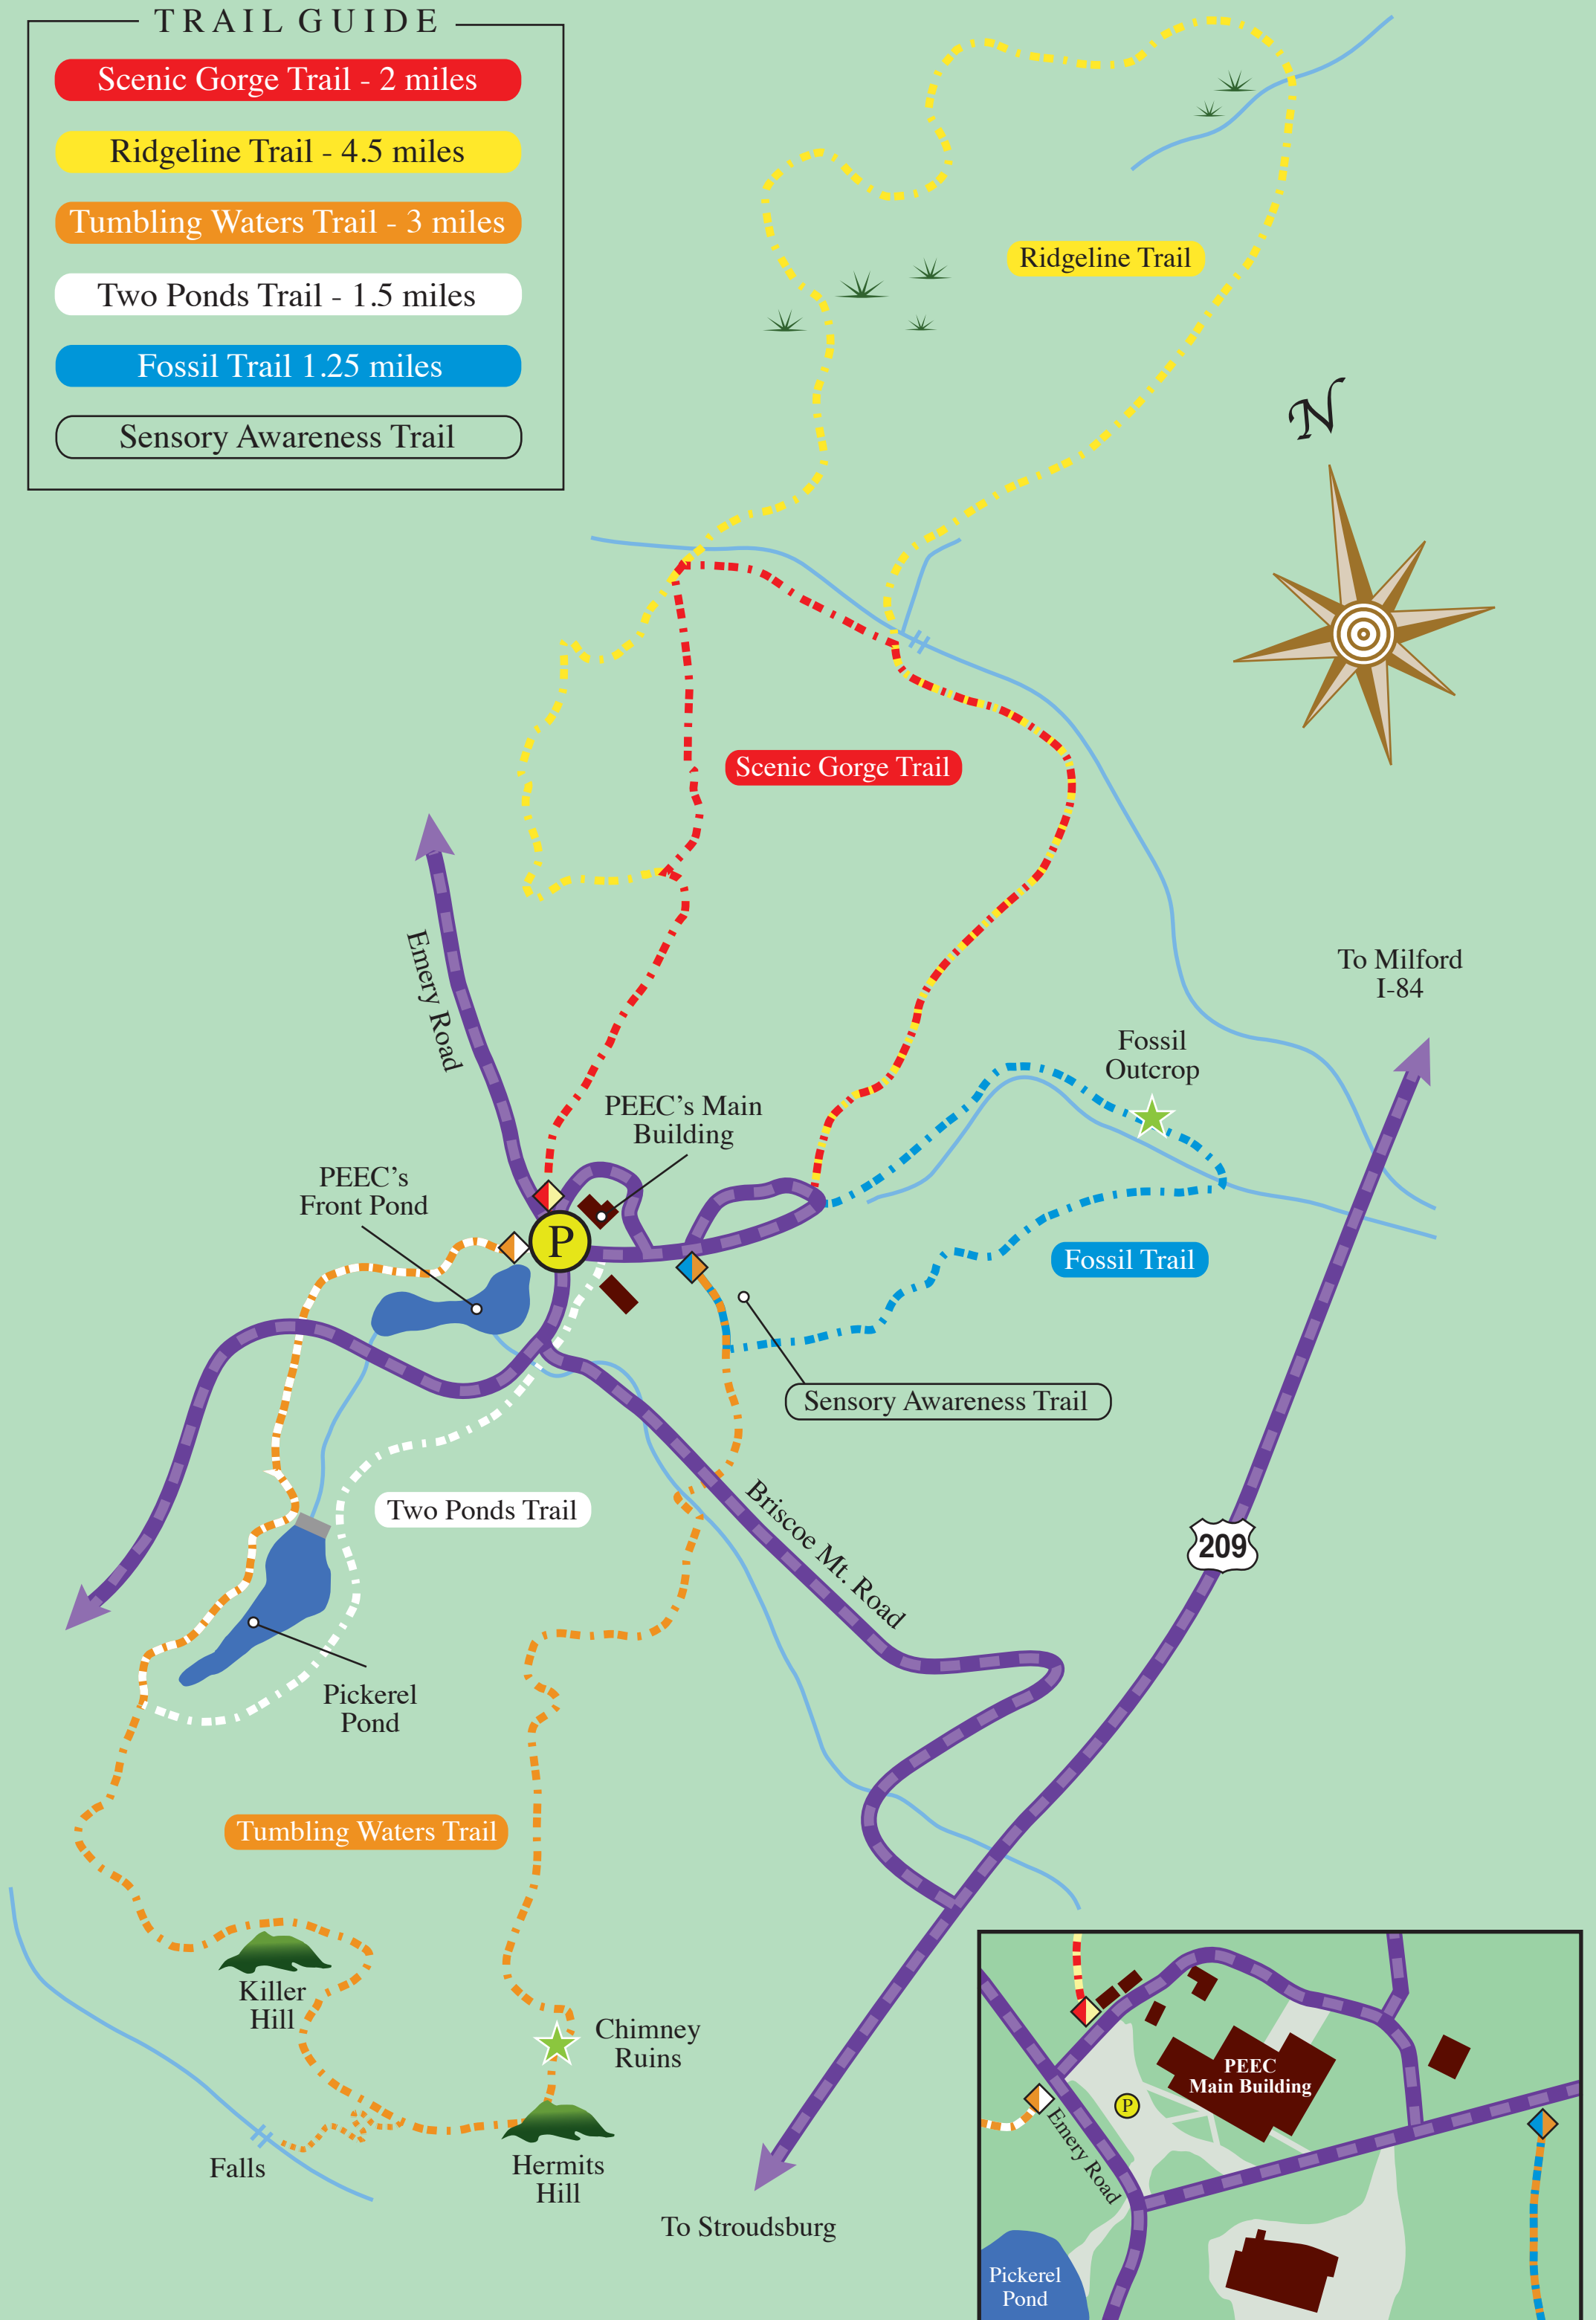

PEEC Hiking Trails

TRAIL GUIDE

Scenic Gorge Trail - 2 miles

Ridgeline Trail - 4.5 miles

Tumbling Waters Trail - 3 miles

Two Ponds Trail - 1.5 miles

Fossil Trail 1.25 miles

Sensory Awareness Trail

LEGEND

Parking

Trail Head

Trail

Paved Road

Wetland

Pond

Stream