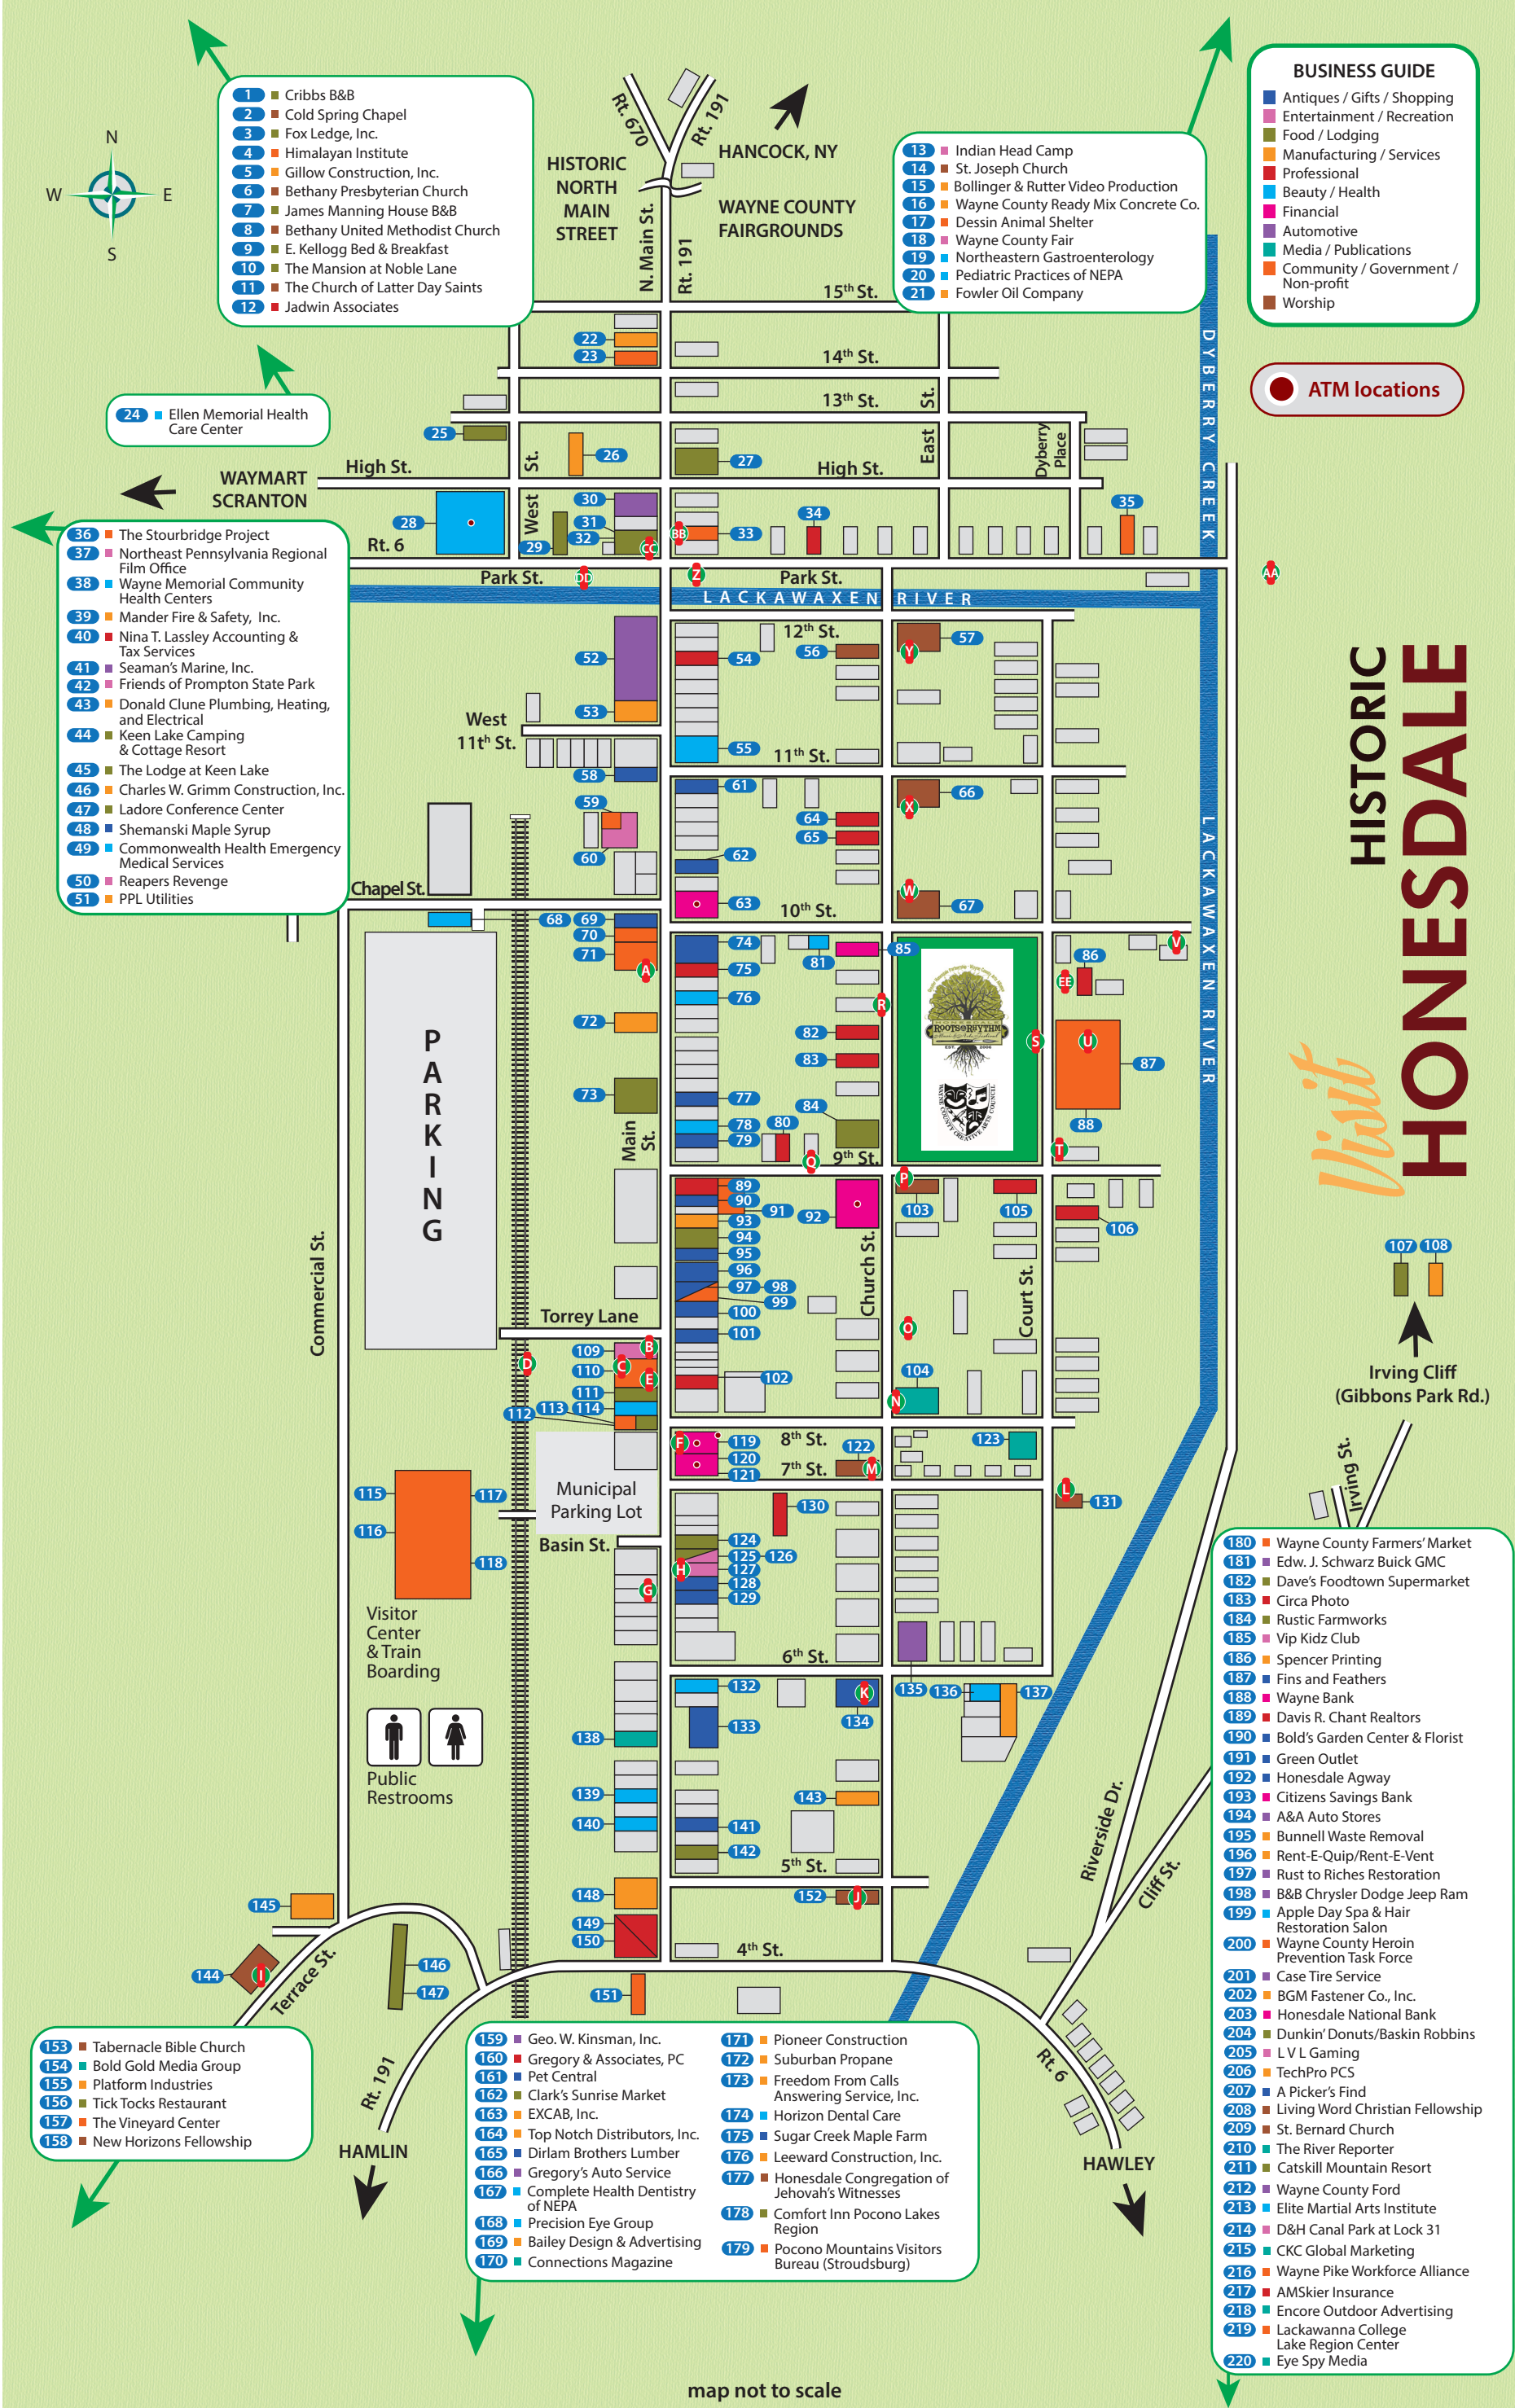

- 1 Cribbs B&B
- 2 Cold Spring Chapel
- 3 Fox Ledge, Inc.
- 4 Himalayan Institute
- 5 Gillow Construction, Inc.
- 6 Bethany Presbyterian Church
- 7 James Manning House B&B
- 8 Bethany United Methodist Church
- 9 E. Kellogg Bed & Breakfast
- 10 The Mansion at Noble Lane
- 11 The Church of Latter Day Saints
- 12 Jadin Associates

- 24 Ellen Memorial Health Care Center

- 36 The Stourbridge Project
- 37 Northeast Pennsylvania Regional Film Office
- 38 Wayne Memorial Community Health Centers
- 39 Mander Fire & Safety, Inc.
- 40 Nina T. Lassley Accounting & Tax Services
- 41 Seaman's Marine, Inc.
- 42 Friends of Promont State Park
- 43 Donald Clune Plumbing, Heating, and Electrical
- 44 Keen Lake Camping & Cottage Resort
- 45 The Lodge at Keen Lake
- 46 Charles W. Grimm Construction, Inc.
- 47 Ladore Conference Center
- 48 Shemanski Maple Syrup
- 49 Commonwealth Health Emergency Medical Services
- 50 Reapers Revenge
- 51 PPL Utilities

- 153 Tabernacle Bible Church
- 154 Bold Gold Media Group
- 155 Platform Industries
- 156 Tick Tocks Restaurant
- 157 The Vineyard Center
- 158 New Horizons Fellowship

- 159 Geo. W. Kinsman, Inc.
- 160 Gregory & Associates, PC
- 161 Pet Central
- 162 Clark's Sunrise Market
- 163 EXCAB, Inc.
- 164 Top Notch Distributors, Inc.
- 165 Diriam Brothers Lumber
- 166 Gregory's Auto Service
- 167 Complete Health Dentistry of NEPA
- 168 Precision Eye Group
- 169 Bailey Design & Advertising
- 170 Connections Magazine

- 171 Pioneer Construction
- 172 Suburban Propane
- 173 Freedom From Calls Answering Service, Inc.
- 174 Horizon Dental Care
- 175 Sugar Creek Maple Farm
- 176 Leeward Construction, Inc.
- 177 Honesdale Congregation of Jehovah's Witnesses
- 178 Comfort Inn Pocono Lakes Region
- 179 Pocono Mountains Visitors Bureau (Stroudsburg)

WITH SUPPORT FROM
PPL & Wayne County Tourism

- 13 Indian Head Camp
- 14 St. Joseph Church
- 15 Bollinger & Rutter Video Production
- 16 Wayne County Ready Mix Concrete Co.
- 17 Dessin Animal Shelter
- 18 Wayne County Fair
- 19 Northeastern Gastroenterology
- 20 Pediatric Practices of NEPA
- 21 Fowler Oil Company

- 22
- 23
- 25
- 26
- 27
- 28
- 29
- 30
- 31
- 32
- 33
- 34
- 35

- 32
- 33
- 34
- 35
- 36
- 37
- 38
- 39
- 40
- 41
- 42
- 43
- 44
- 45
- 46
- 47
- 48
- 49
- 50
- 51

- 52
- 53
- 54
- 55
- 56
- 57
- 58
- 59
- 60
- 61
- 62
- 63
- 64
- 65
- 66
- 67
- 68
- 69
- 70
- 71
- 72
- 73
- 74
- 75
- 76
- 77
- 78
- 79
- 80
- 81
- 82
- 83
- 84
- 85
- 86
- 87
- 88
- 89
- 90
- 91
- 92
- 93
- 94
- 95
- 96
- 97
- 98
- 99
- 100
- 101
- 102
- 103
- 104
- 105
- 106
- 107
- 108
- 109
- 110
- 111
- 112
- 113
- 114
- 115
- 116
- 117
- 118
- 119
- 120
- 121
- 122
- 123
- 124
- 125
- 126
- 127
- 128
- 129
- 130
- 131
- 132
- 133
- 134
- 135
- 136
- 137
- 138
- 139
- 140
- 141
- 142
- 143
- 144
- 145
- 146
- 147
- 148
- 149
- 150
- 151