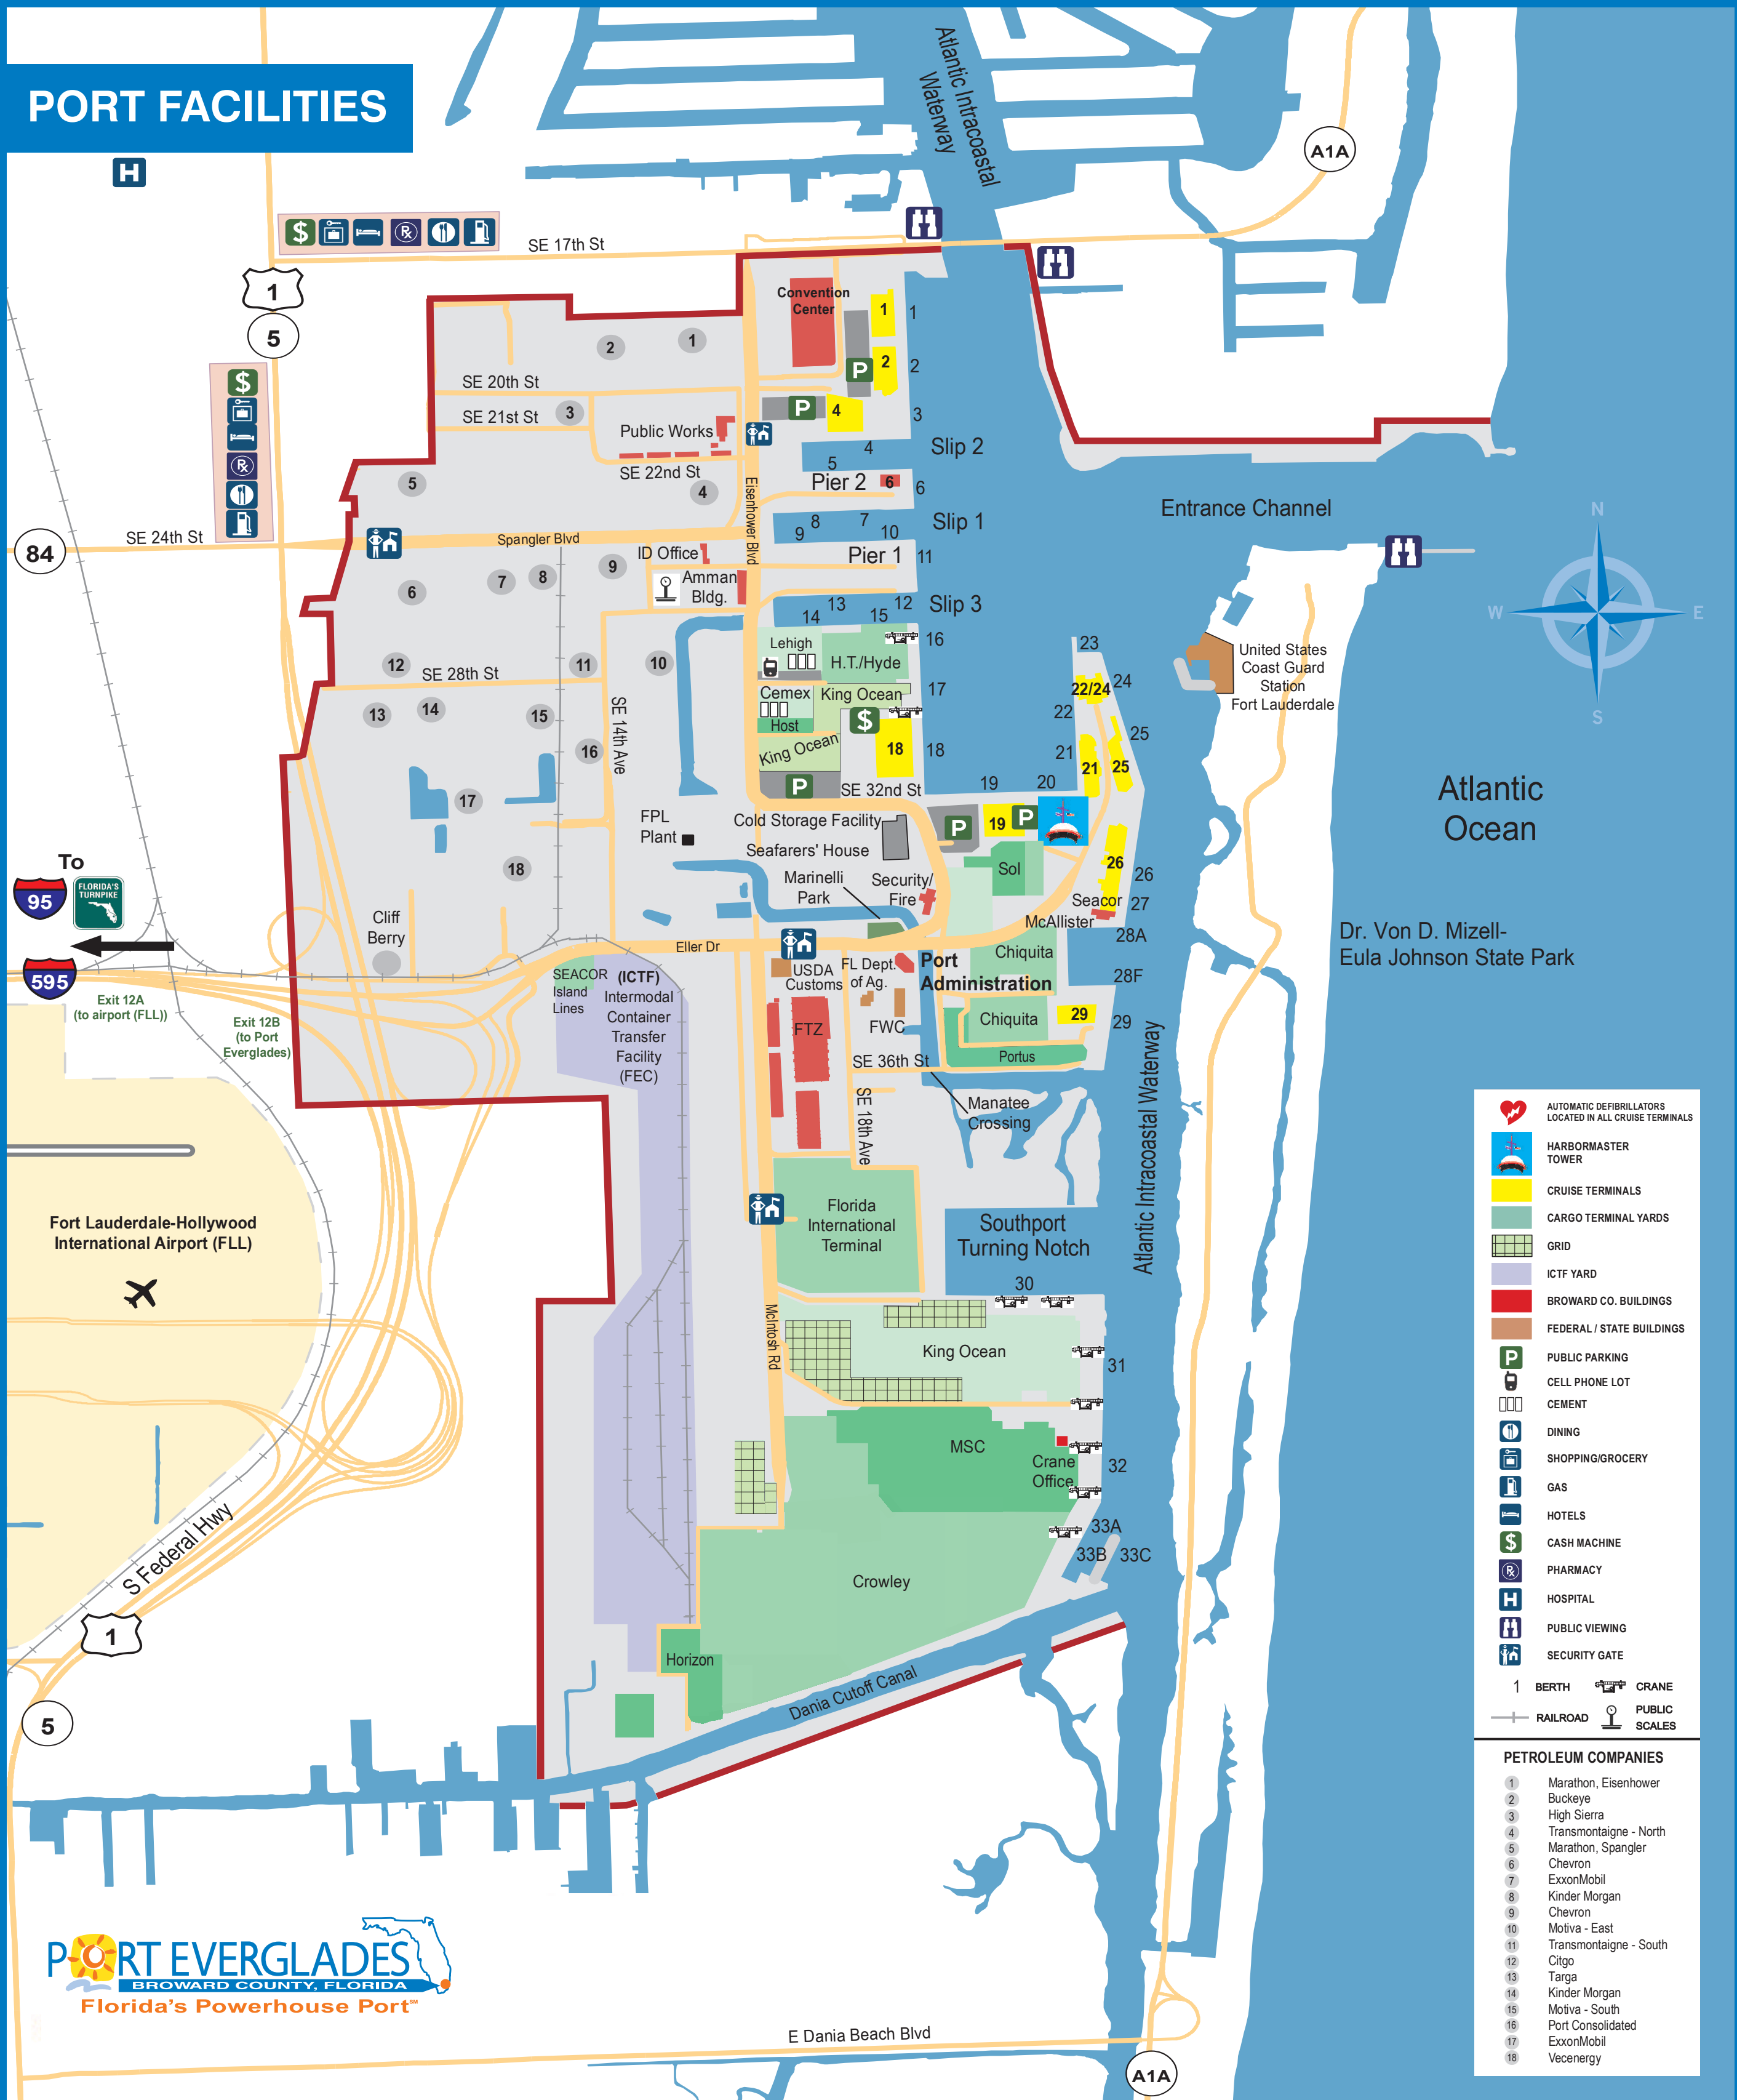

# PORT FACILITIES

	AUTOMATIC DEFIBRILLATORS LOCATED IN ALL CRUISE TERMINALS
	HARBORMASTER TOWER
	CRUISE TERMINALS
	CARGO TERMINAL YARDS
	GRID
	ICTF YARD
	BROWARD CO. BUILDINGS
	FEDERAL / STATE BUILDINGS
	PUBLIC PARKING
	CELL PHONE LOT
	CEMENT
	DINING
	SHOPPING/GROCERY
	GAS
	HOTELS
	CASH MACHINE
	PHARMACY
	HOSPITAL
	PUBLIC VIEWING
	SECURITY GATE
	1 BERTH
	CRANE
	RAILROAD
	PUBLIC SCALES
<b>PETROLEUM COMPANIES</b>	
1	Marathon, Eisenhower
2	Buckeye
3	High Sierra
4	Transmontaigne - North
5	Marathon, Spangler
6	Chevron
7	ExxonMobil
8	Kinder Morgan
9	Chevron
10	Motiva - East
11	Transmontaigne - South
12	Citgo
13	Targa
14	Kinder Morgan
15	Motiva - South
16	Port Consolidated
17	ExxonMobil
18	Vecenergy