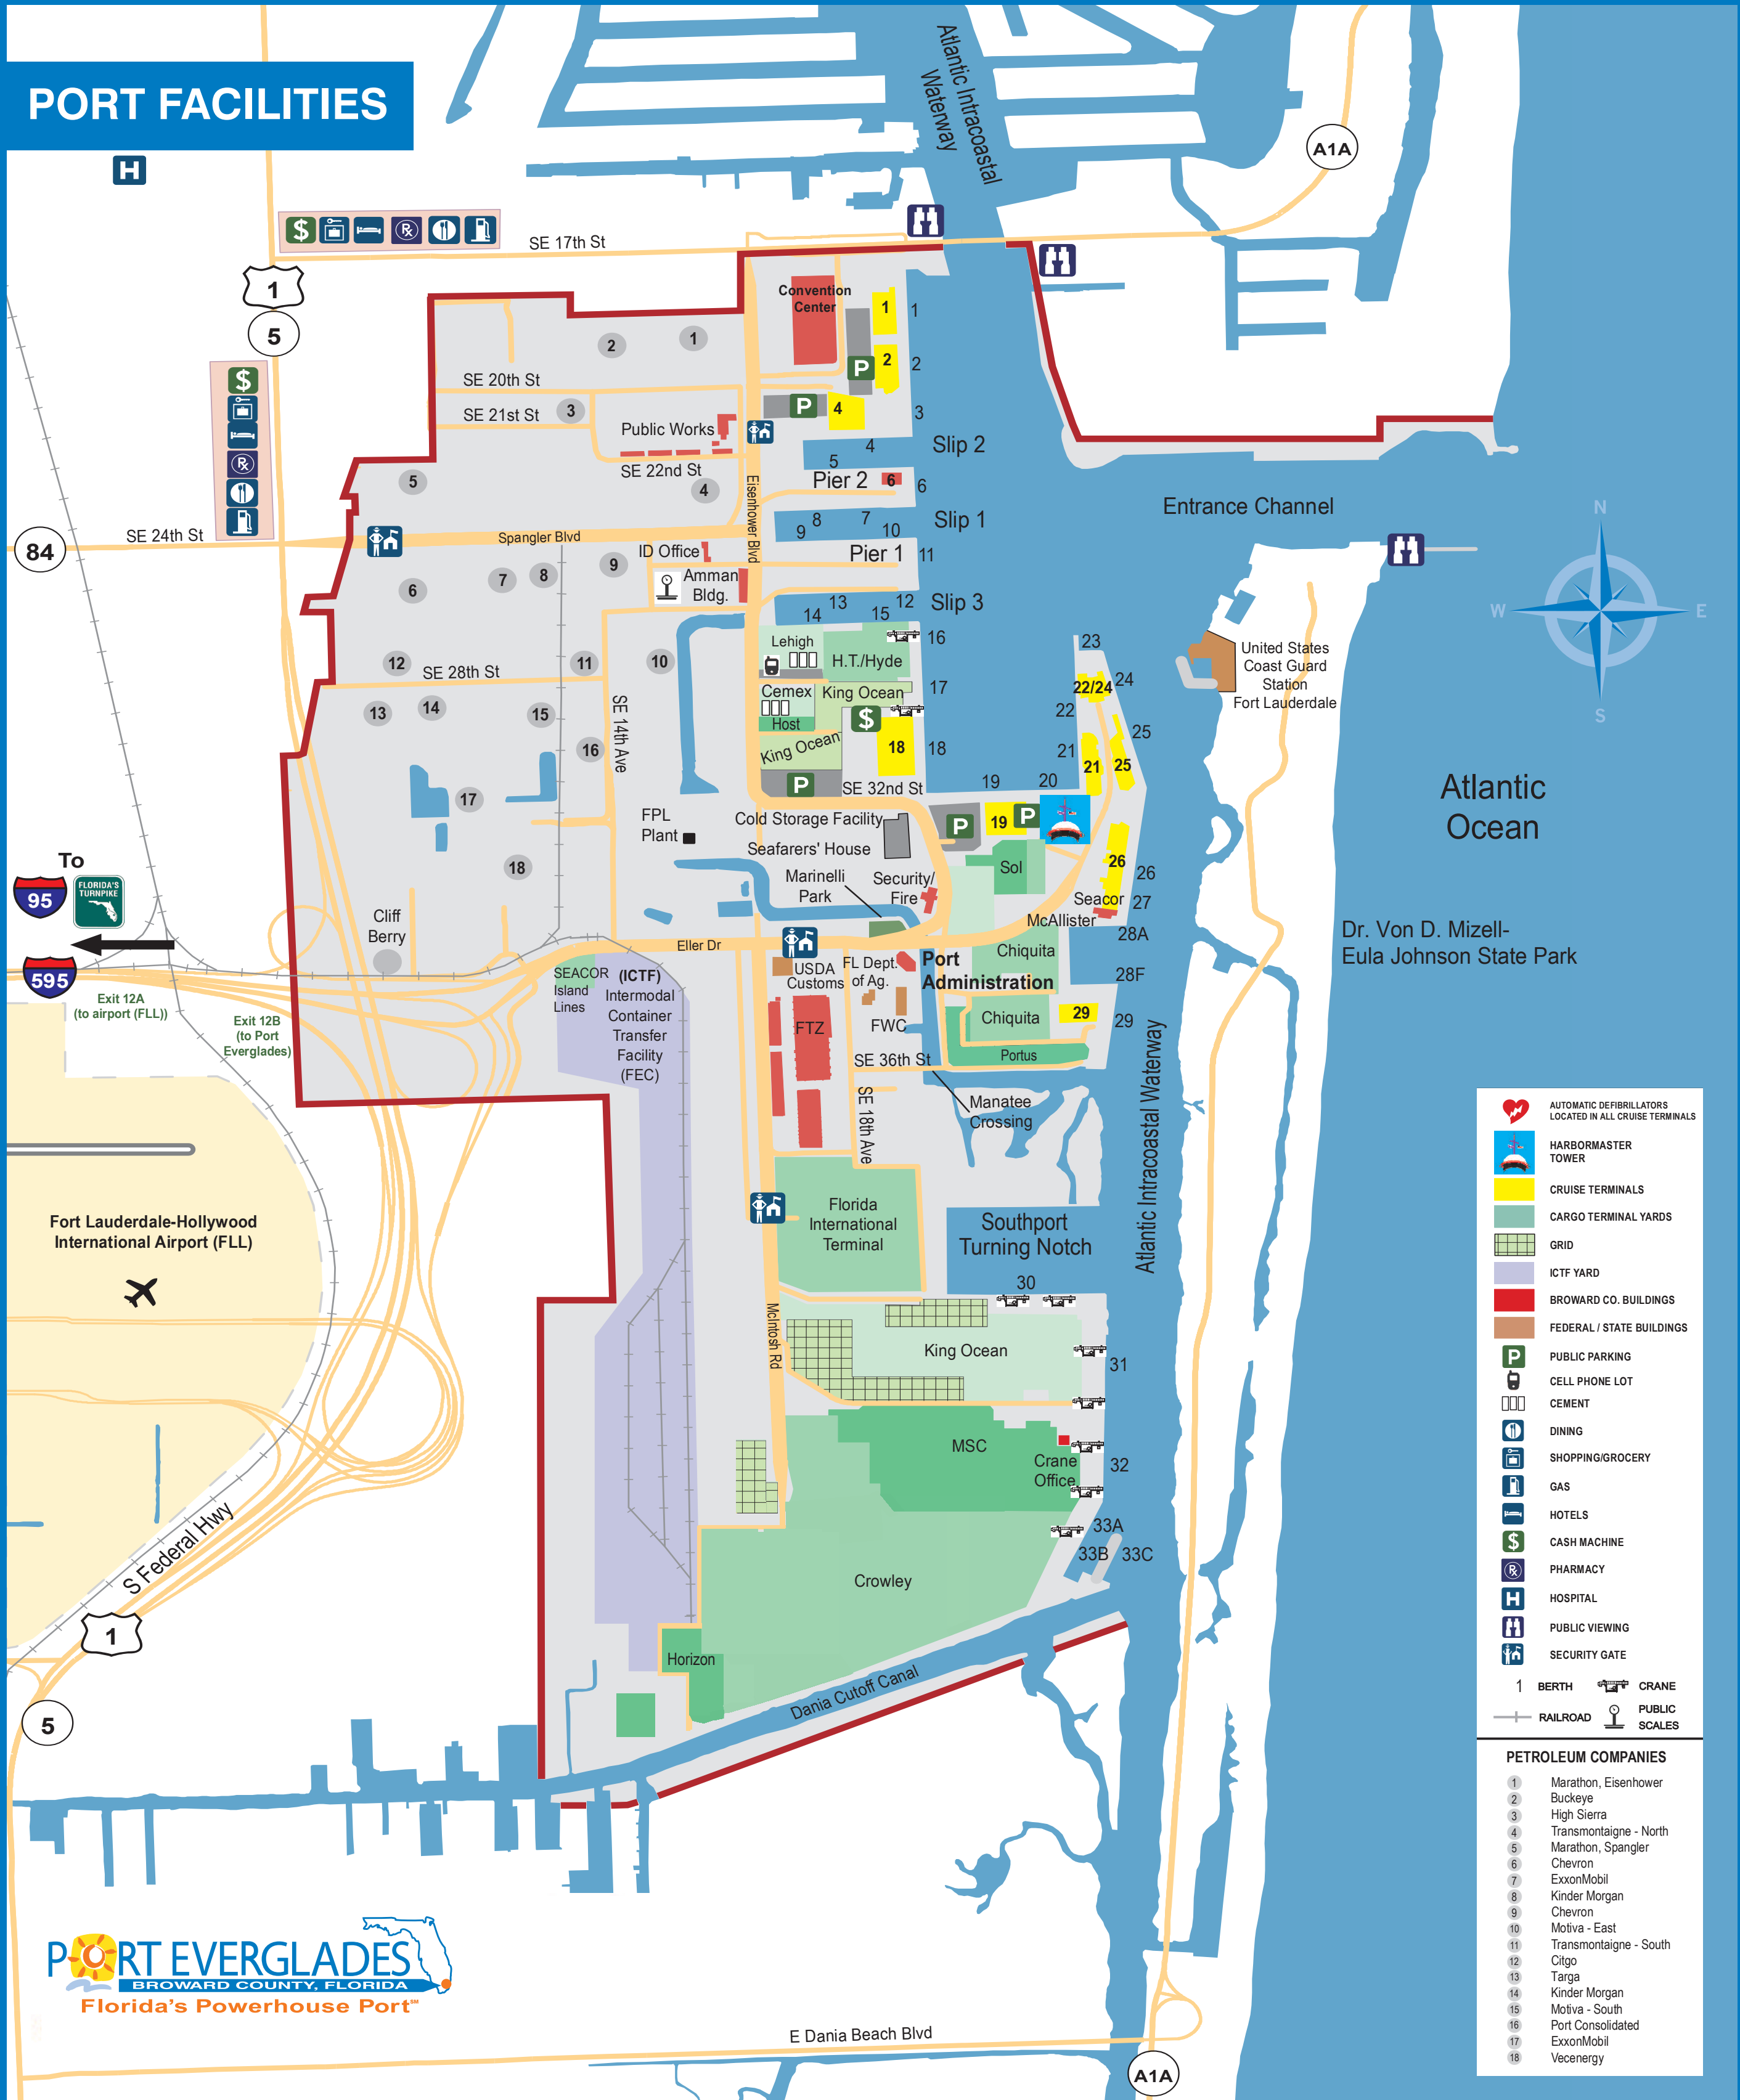

# PORT FACILITIES

- AUTOMATIC DEFIBRILLATORS LOCATED IN ALL CRUISE TERMINALS
  - HARBORMASTER TOWER
  - CRUISE TERMINALS
  - CARGO TERMINAL YARDS
  - GRID
  - ICTF YARD
  - BROWARD CO. BUILDINGS
  - FEDERAL / STATE BUILDINGS
  - PUBLIC PARKING
  - CELL PHONE LOT
  - CEMENT
  - DINING
  - SHOPPING/GROCERY
  - GAS
  - HOTELS
  - CASH MACHINE
  - PHARMACY
  - HOSPITAL
  - PUBLIC VIEWING
  - SECURITY GATE
  - 1 BERTH
  - CRANE
  - RAILROAD
  - PUBLIC SCALES
- PETROLEUM COMPANIES**
- 1 Marathon, Eisenhower
  - 2 Buckeye
  - 3 High Sierra
  - 4 Transmontaigne - North
  - 5 Marathon, Spangler
  - 6 Chevron
  - 7 ExxonMobil
  - 8 Kinder Morgan
  - 9 Chevron
  - 10 Motiva - East
  - 11 Transmontaigne - South
  - 12 Citgo
  - 13 Targa
  - 14 Kinder Morgan
  - 15 Motiva - South
  - 16 Port Consolidated
  - 17 ExxonMobil
  - 18 Vecenergy