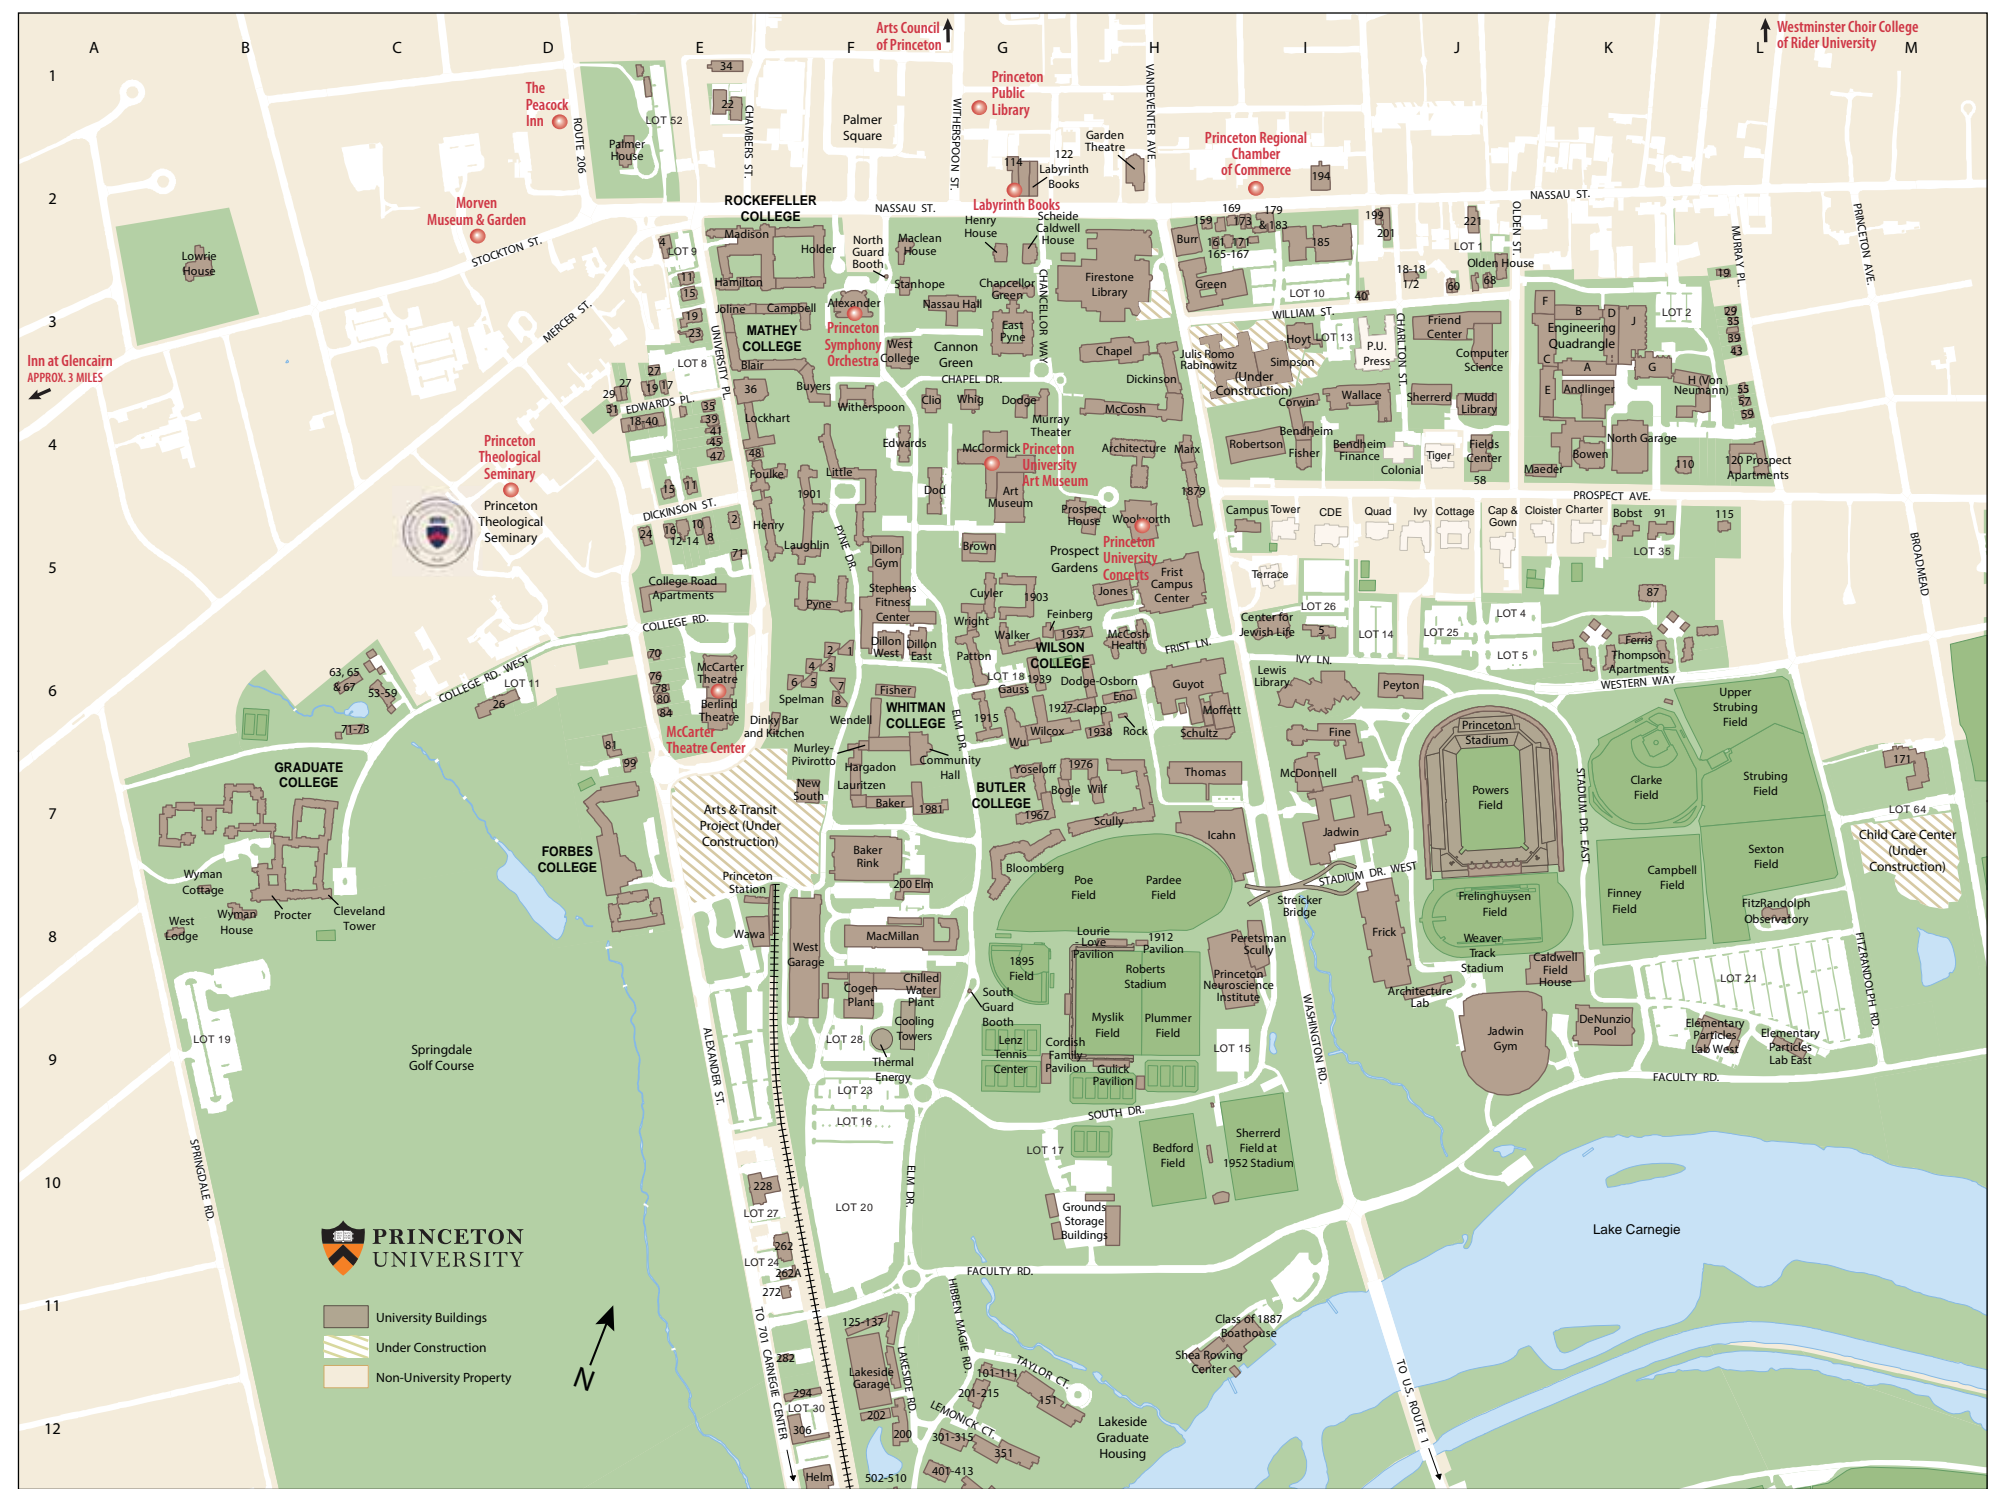

For an accessibility map, see www.princeton.edu/ada-map/ (.pdf)
Produced by the Office of Communications. Copyright © 2016 by The Trustees of Princeton University. Last update: September 14, 2016.

BRUCE SPRINGSTEEN:
A PHOTOGRAPHIC JOURNEY
CURATED BY THE GRAMMY MUSEUM AT I.A. LIVE
OPEN THROUGH MAY 21, 2017
MUSEUM HOURS:
WED. - SUN. 10 A.M. - 4 P.M.
PHOTOGRAPH BY PAMELA SPRINGSTEEN
55 Stockton Street,
Princeton, NJ 08540
morven.org

Banking for insomniacs.
Live Customer Service 24/7 at Kate's Most Convenient Bank.
Stop by our Princeton location today at 883 State Road 206.
TD Bank
America's Most Convenient Bank®
1-888-751-9000 | tdbank.com
Member FDIC | TD Bank, N.A. © 2016 Visa U.S.A. Inc.

THE NEW SCHOOL FOR MUSIC STUDY
MORE THAN 50 YEARS OF EXCELLENCE FOUNDED IN 1960
A Division of The Frances Clark Center for Keyboard Pedagogy
Transforming lives through excellence in piano study
www.nsmstudio.org • 609.921.2900
4543 Route 27 • Kingston, NJ 08528
The New School for Music Study maintains a totally non-discriminatory admissions policy and is a 501(c)(3) non-profit organization as a division of The Frances Clark Center for Keyboard Pedagogy.

Westminster Choir College of Rider University
A center for undergraduate and graduate music study
Westminster Conservatory of Music
a community music school offering music instruction for all ages
101 Walnut Lane • Princeton, NJ • 609-921-7100
www.rider.edu/wcc

PRINCETON UNIVERSITY CONCERTS
HISTORY IN THE MUSIC MAKING
CELEBRATING 123 YEARS
princetonuniversityconcerts.org