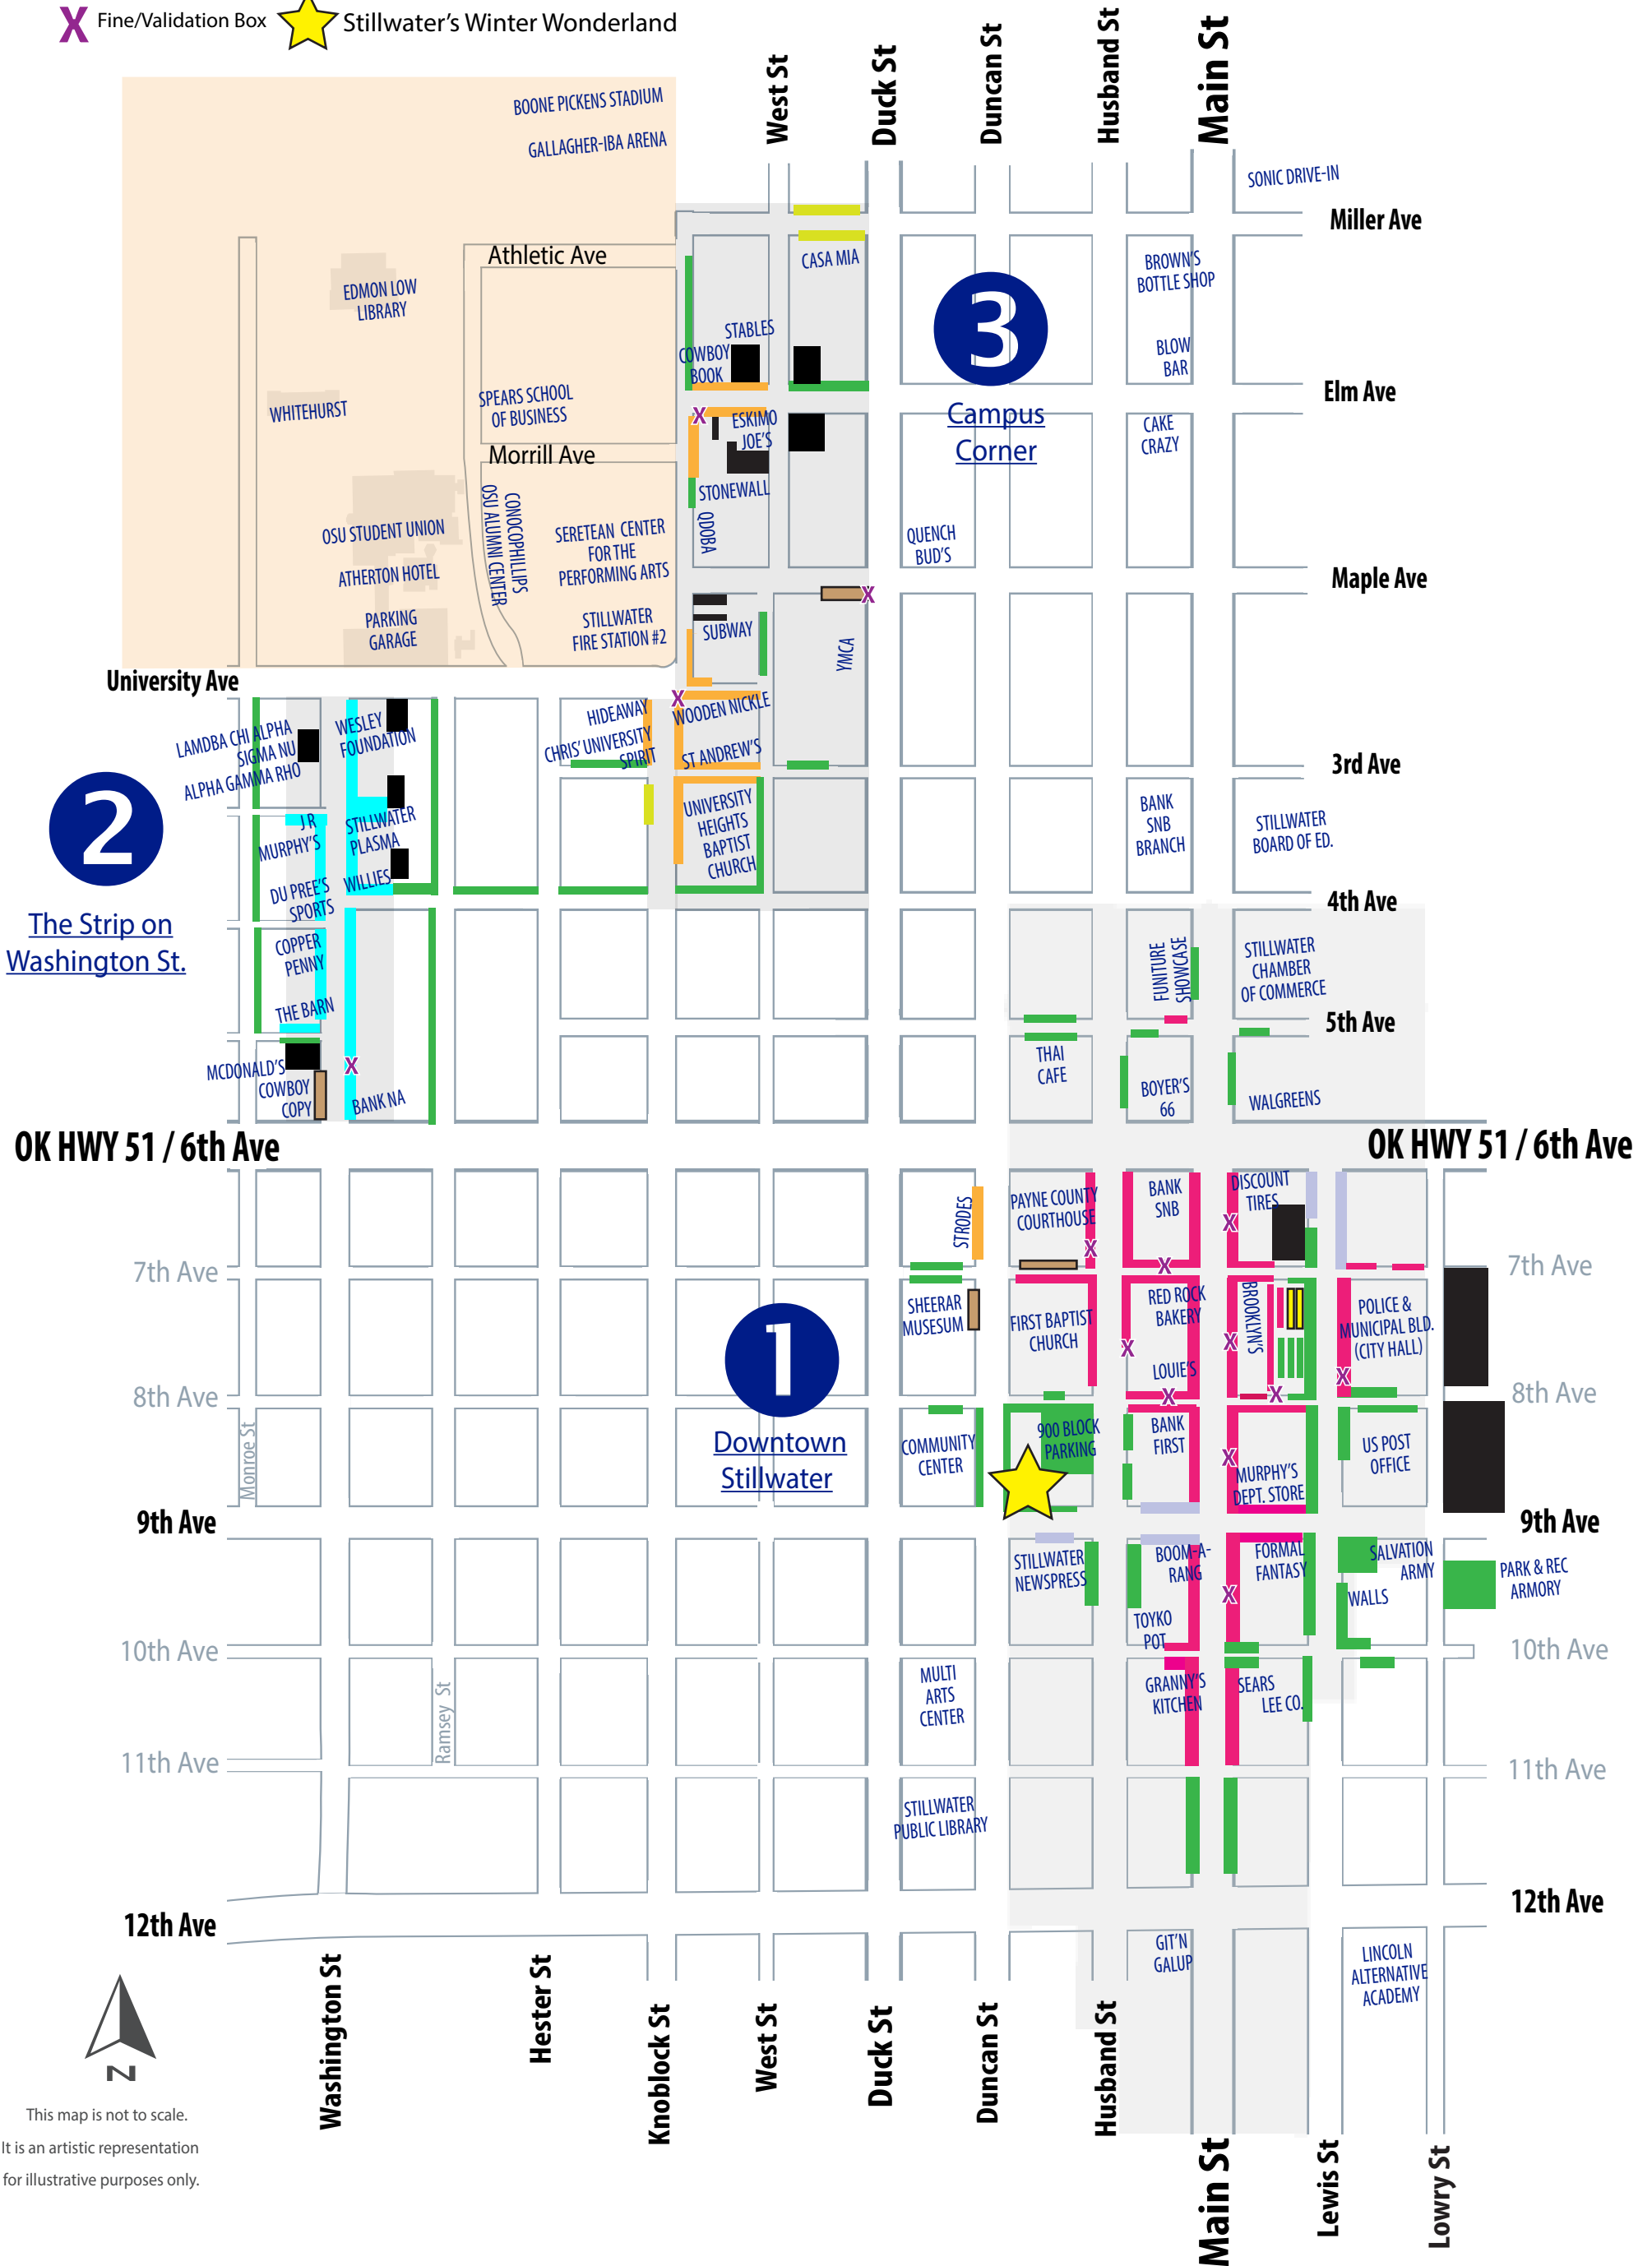

Guide to City of Stillwater's Public Parking

- 30 Minute Parking
- 1 Hour Parking
- Untimed Parking
- 45 Minute Parking
- 2 Hour Parking
- Leased Spaces
- 90 Minute Parking
- 3 Hour Parking
- Private Lots
- X Fine/Validation Box
- ★ Stillwater's Winter Wonderland

- Public parking is free, but look for signs indicating time limits that range from 30 minutes to 3 hours. These are enforced Monday through Friday from 9 a.m. to 5 p.m. only. Time limits are not enforced on holidays that city offices are closed.
- Always check for street signs for most up-to-date parking information.
- Additional street-side parking may be available on other city streets.

This map is not to scale.
It is an artistic representation
for illustrative purposes only.