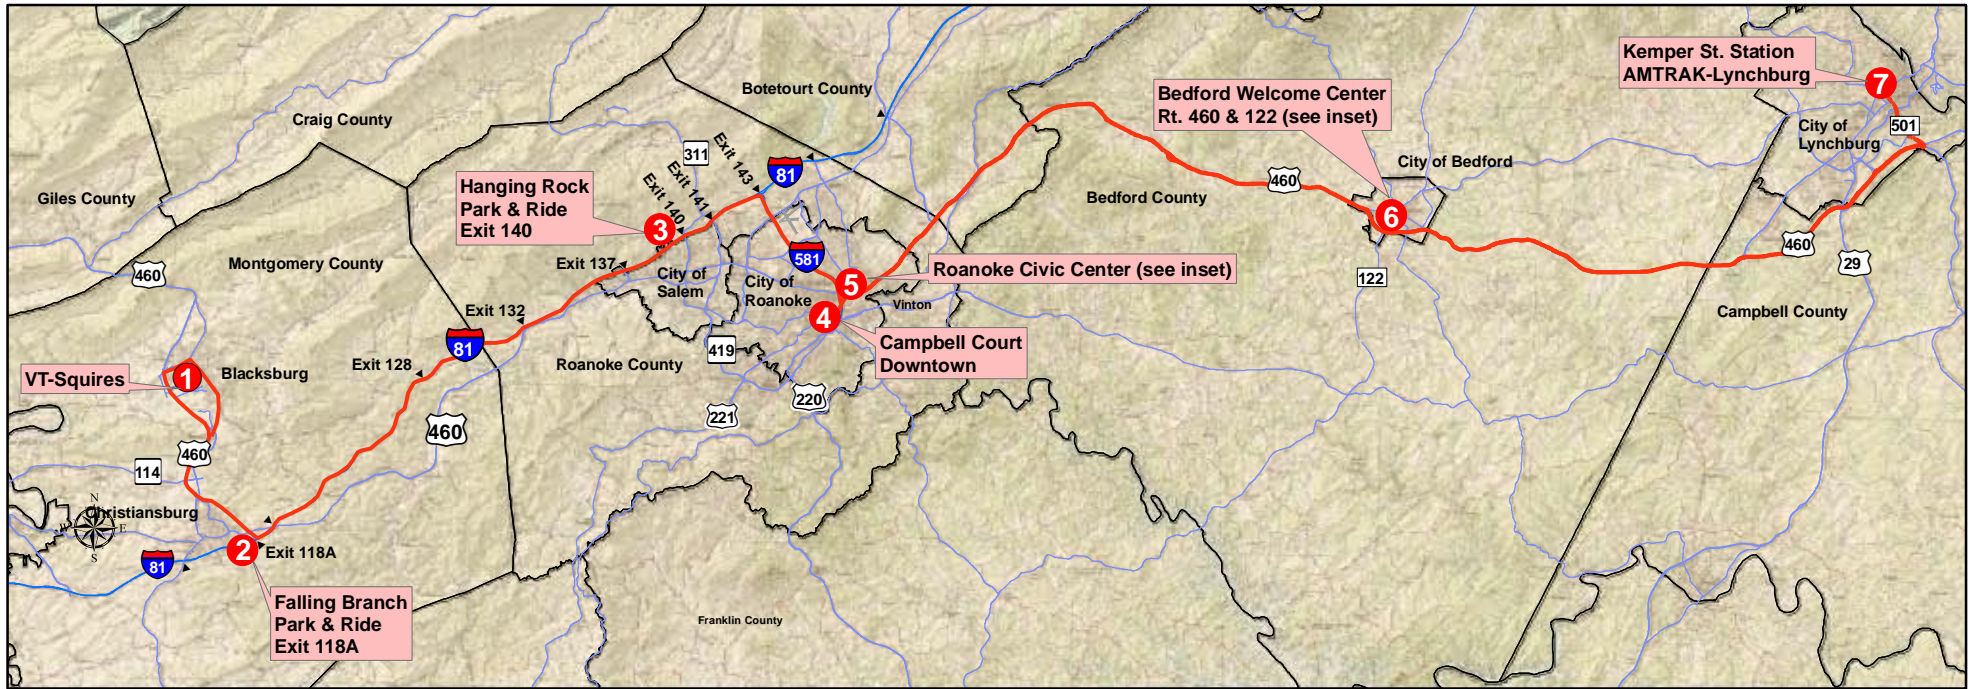

THE SMART WAY CONNECTOR

- 1** Virginia Tech-Squires Student Center
- 2** Falling Branch Park & Ride-Exit 118 A
- 3** Hanging Rock Park & Ride-Exit 140
- 4** Campbell Court-Downtown Roanoke
- 5** Roanoke Civic Center (see inset)
- 6** Bedford Welcome Center (see inset)
- 7** Kemper Street Station-Lynchburg AMTRAK

AMTRAK		Lynchburg to Blacksburg												
#156 or #176 Train Departure	#147 or #171 Train Arrival	Depart Kemper St. Station Lynchburg	Arrive Bedford Welcome Center	Depart Bedford Welcome Center	Arrive Roanoke Civic Center	Depart Roanoke Civic Center	Arrive Campbell Court-Downtown Roanoke	Depart Campbell Court-Downtown Roanoke	Arrive Park & Ride Exit 140	Depart Park & Ride Exit 140	Arrive Park & Ride Exit 118A	Depart Park & Ride Exit 118A	Arrive Squires Virginia Tech	
M-Thurs. Morning	7:38 AM	-	7:20 AM	7:55 AM	8:00 AM	8:45 AM	8:50 AM	8:55 AM	no service		no service			
M-Thurs. Evening	-	8:36 PM	9:00 PM	9:35 PM	9:40 PM	10:25 PM	no service		no service		no service			
Friday Morning #1	7:38 AM	-	7:15 AM	7:50 AM	7:55 AM	8:40 AM	8:45 AM	8:50 AM	8:55 AM	9:10 AM	9:15 AM	9:45 AM	9:50 AM	10:05 AM
Friday Morning #2**	-	-	no service		no service		no service		no service		no service			
Friday Evening	-	8:36 PM	9:00 PM	9:35 PM	9:40 PM	10:25 PM	10:30 PM	no stop		10:45 PM	10:50 PM	11:20 PM	11:25 PM	11:40 PM
Saturday Morning	9:59 AM	-	9:30 AM	10:05 AM	10:10 AM	10:50 AM	10:55 AM	11:00 AM	11:15 AM-Connect With Smart Way-Campbell Court					
Saturday Evening	-	7:39 PM	7:50 PM	8:25 PM	8:30 PM	9:15 PM	9:20 PM	no stop		9:35 PM	9:40 PM	10:10 PM	10:15 PM	10:30 PM
Sunday Morning	9:59 AM	-	9:30 AM	10:05 AM	10:10 AM	10:50 AM	10:55 AM	no stop		11:10 AM	11:15 AM	11:45 AM	11:50 AM	12:05 PM
Sunday Evening	-	8:29 PM	8:50 PM	9:25 PM	9:30 PM	10:15 PM	10:20 PM	no stop		10:40 PM	10:45 PM	11:10 PM	11:15 PM	11:35 PM

* 5:35 AM Campbell Court arrival can connect to Valley Metro fixed routes at 6:15 AM

** After 11:25 AM service ends at Campbell Court (Friday Morning #2 only)