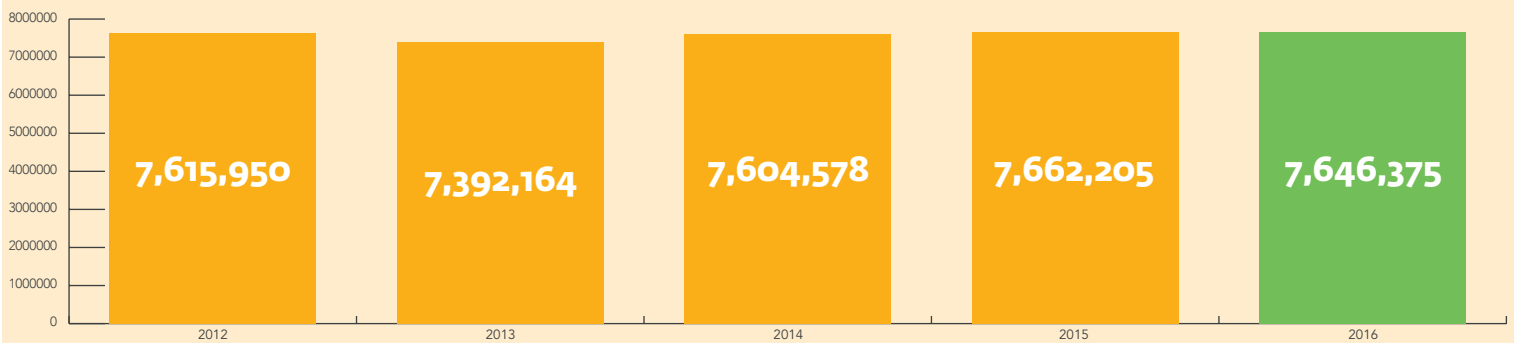

<b>31</b>	Rockford Symphony Orchestra	<b>11,210</b>	16,854
<b>32</b>	Forest City Queen	<b>10,320</b>	10,487
<b>33</b>	Tinker Swiss Cottage Museum & Gardens	<b>10,240</b>	10,500
<b>34</b>	Rockford Dance Company	<b>5,988</b>	3,140
<b>35</b>	Trolley Car 36	<b>4,702</b>	5,312
<b>36</b>	Erlander Home Museum	<b>4,500</b>	4,500
<b>37</b>	<b>Ethnic Heritage Museum</b>	<b>2,916</b>	<b>2,625</b>
<b>38</b>	Laruent House Museum	<b>2,816</b>	2,735
<b>39</b>	Alpine Hills Adventure Park (Snow Park and Zip Rockford)	<b>2,135</b>	5,920
<b>40</b>	Mendelssohn Performing Arts Center	<b>2,000</b>	2,000
<b>41</b>	West Rock Wake Park	<b>2,000</b>	2,000
<b>42</b>	Rockford Aviators	<b>N/A</b>	44,674
<b>TOTAL</b>		<b>6,789,077</b>	<b>6,712,147</b>

Total does not include duplicated attendance numbers.

(2016 - IceHogs and Rockford Symphony; 2015 - IceHogs, Rockford Symphony and Rockford Dance Company)

## Yearly Attendance Totals

Year	Event Attendance	Site Attendance	Total Year Attendance
<b>2016</b>	<b>857,298</b>	<b>6,789,077</b>	<b>7,646,375</b>
2015	950,058	6,712,147	7,662,205
2014	928,842	6,675,736	7,604,578
2013	795,245	6,596,919	7,392,164
2012	1,062,634	6,553,216	7,615,950