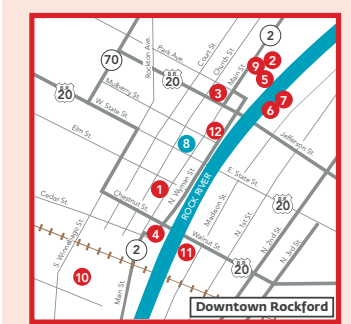

- 1 BMO Harris Bank Center
- 2 Burpee Museum of Natural History
- 3 Coronado Performing Arts Center
- 4 Davis Park
- 5 Discovery Center Museum
- 6 Forest City Queen
- 7 Riverview Ice House
- 8 Rockford Area CVB
- 9 Rockford Art Museum
- 10 Tinker Swiss Cottage Museum & Gardens
- 11 UW Health Sports Factory
- 12 Veterans Memorial Hall