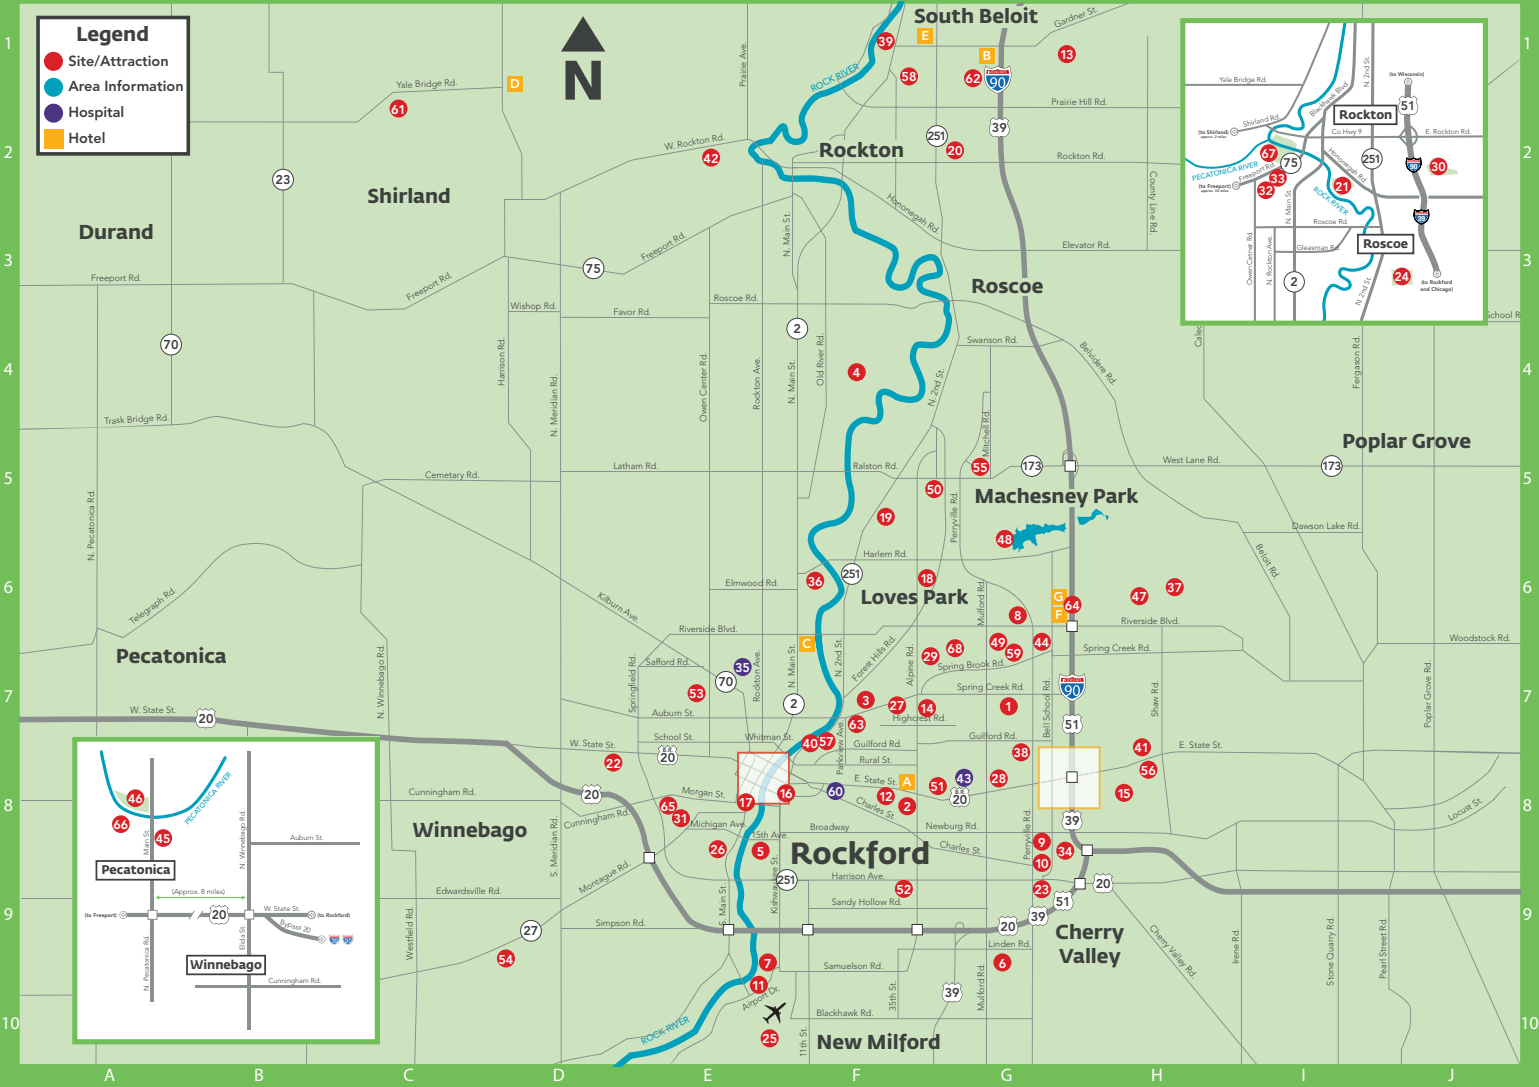

Holiday Inn Express Hotel & Suites - Loves Park

- 1 Aldeen Golf Club (G7)
- 2 Alpine Hills Adventure Park (F8)
- 3 Anderson Japanese Gardens (F7)
- 4 Atwood Homestead Golf Course (F4)
- 5 Beyer Stadium (E8)
- 6 Blackhawk Springs Forest Preserve (G9)
- 7 Camp Grant Museum (E10)
- 8 Carlson Ice Arena & Sapura Playworld (G6)
- 9 The Cherry Bowl (G8)
- 10 CherryVale Mall (G8)
- 11 Chicago Rockford Intl. Airport (E10)
- 12 Don Carter Lanes (F8)
- 13 DC Estate Winery (G1)
- 14 Edgebrook (F7)
- 15 Elliot Golf Course (H8)
- 16 Erlander Home Museum (E8)
- 17 Ethnic Heritage Museum/Graham-Ginestra House (E8)
- 18 Forest Hills Diamonds (F6)
- 19 Harlem Community Center (F5)
- 20 Historic Auto Attractions (G2)
- 21 Hononegah Forest Preserve (small map)
- 22 Ingersoll Golf Course (D7)
- 23 Kegel Harley-Davidson (G9)
- 24 Kieselburg Forest Preserve (small map)
- 25 Kilbuck Bluff Forest Preserve (E10)
- 26 Klehm Arboretum & Botanic Garden (E8)
- 27 La Paloma Gardens (F7)
- 28 Laser Quest (G8)
- 29 Laurent House (G6)
- 30 Ledges Golf Course (small map)
- 31 Levings Park (E8)
- 32 Macktown Golf Course (small map)