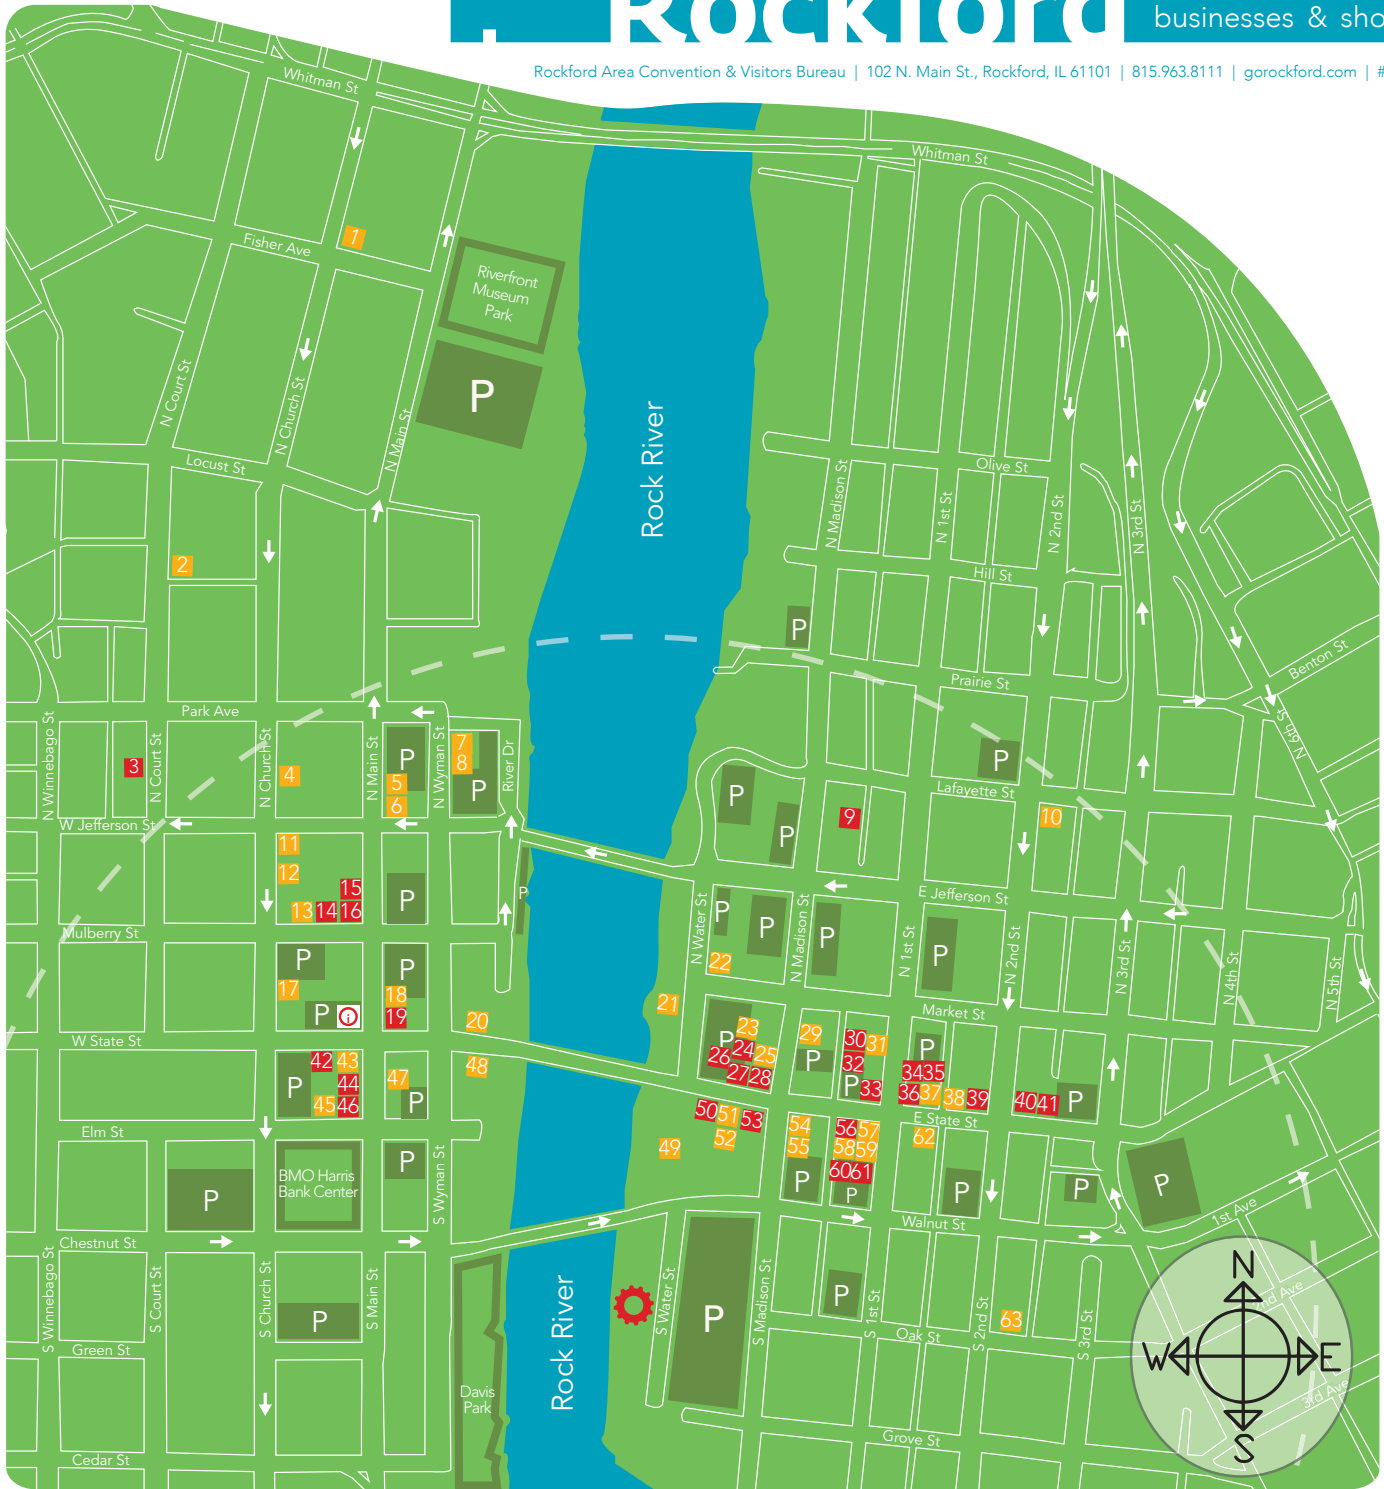

downtown

Rockford

businesses & shopping

Rockford Area Convention & Visitors Bureau | 102 N. Main St., Rockford, IL 61101 | 815.963.8111 | gorockford.com | #gorockford

As of July 2017

Businesses

1. HomeStart
2. Steven Whitmore Law Office
4. Milestone
5. Transform Rockford
6. Rockford Metro Agency
7. RAEDC
8. Hinshaw & Culbertson
10. Meridian
11. USA Mobility
12. AT&T
13. Hans Rupert Photography
17. Greg Tuite & Associates
18. TAC Rockford
20. Luther Center
21. Waterside Building
22. RAMP
23. The Standard
25. YMCA Offices
29. Northern Illinois Optical
31. Urban Equities Properties
37. Nadi Creative Branding Group
38. James Moore Law Office
43. Chamber of Commerce
45. MacCloskey Kesler & Associates, LLP
47. Springleaf Finance Services
48. PNC Plaza
49. Rockford Register Star
51. Mandy Blair Photography
52. Namaste Studios
54. Oak Street Health
55. Kaney Building
57. Sanders Design
58. Accent on Events
59. Reformers Unanimous
62. Chase Bank
63. Music Academy in Rockford

Shopping

3. 320 Store
9. Rocktown Adventures
14. City Tobacco & More
15. Downtown Shoes & Boutique
16. Palace Shoe Repair
19. JR Kortman Center of Design
24. Tique Furnishings
25. London Avenue Designs
27. Arch Apothecary
28. The Collector's Bench
30. Bennie's Cleaners
32. Bath & Body Fusion
33. Salvaged by Sonya
34. Noah's Ark
35. The Parlour
36. Rockford Art Deli
39. Rockford Orthopedic
40. Lucette Salon & Day Spa
41. 510 Threads
42. The Symbols
44. Downtown Barbers Shave Club
46. Rockford Office Supply
50. Runner's Image
53. CD Source
56. Ground Floor Skateboards
60. Distinguished Gentlemen's Mensware
61. Minglewood

Key

- Parking
- Labeled Site
- One Way Street
- UW Health Sports Factory
- 0.5 Mile Walking Distance From Sports Factory
- Rockford Area CVB