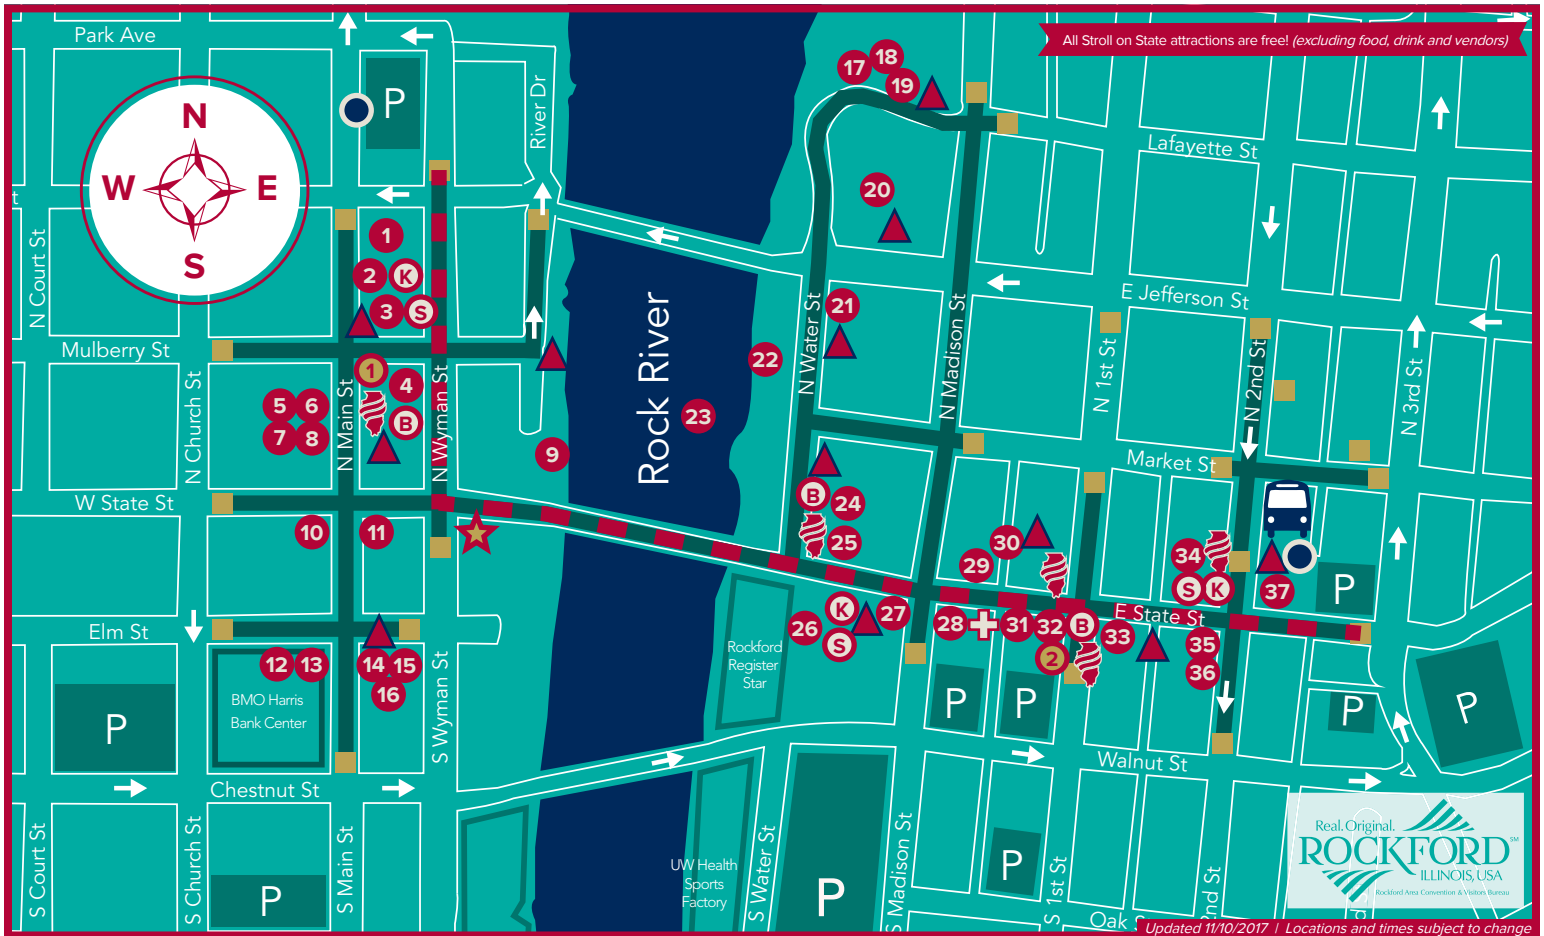

STROLL on STATE®

Brought to you by the Rockford Area Convention & Visitors Bureau

Celebrating 5 years

Saturday, November 25, 2017 | 2 - 9 PM | strollonstate.com

- | | | |
|---|--|--|
| <ul style="list-style-type: none"> 1 "The Nutcracker Suite" by Steps to Grace Dance Academy (sponsored by IUOE Local 150) 2 Fire & Ice (sponsored by OSF HealthCare) 3 Jingle Bell Stage (sponsored by N. IL Building Trades Unions) 4 Frosty's Bites & Brews Market (food & beverages - \$) (sponsored by Mercyhealth) 5 The Studio presents "James & The Giant Peach" 6 Gateway Performing Arts Studio/GiGi's Playhouse presents: An Adaptation of The Wizard of Oz 7 Christmas-Kwanzaa Celebration (by Rockford Readers Theater Directed by Dorothy Paige Turner) (lower level theater) 8 Nursing Moms & Baby Changing Station 9 Rockford's River Lights (sponsored by ComEd) 10 Indoor SantaLand (produced by City First Church) 11 Once Upon a Dream Performances 12 Volunteer Central (Rockford Sharefest) 13 Horse & Wagon Rides with WIFR (sponsored by Allstate Insurance Company) 14 97ZOK Live Remote 15 Pink Heals 16 Hammy & Hamboni 17 Indoor Ice Skating (Rockford Park District) 18 Holiday Crafts for Kids (provided by Burpee Museum) | <ul style="list-style-type: none"> 19 B103 Live Remote 20 Horse & Wagon Rides (sponsored by Allstate Insurance Company) 21 Reindeer with WTVO (sponsored by Per Mar) 22 Outdoor SantaLand (produced by City First Church) 23 Sky Lights Fireworks Launch (sponsored by Gallagher Williams-Manny Insurance Group) 24 Frosty's Bites & Brews Market (food & beverages - \$) (sponsored by Mercyhealth) 25 WREX Live Remote 26 Randy Finch Ice Brigades (sponsored by OSF HealthCare) 27 Stroll on State Merchandise 28 Warming Station for Seniors, Nursing Moms & Baby Changing Station (Oak Street Health) 29 MovieLand (sponsored by Comcast) 30 Hot Chocolate Express (sponsored by Butitta Brothers) 31 Firelight Dimmers 32 The Bull Live Remote 33 Stroll Special Moments Photobooth (sponsored by Anderson Automotive) 34 Silver Bell Stage (sponsored by N. IL Building Trades Unions) 35 Letters to Santa (sponsored by Furst Staffing) | <ul style="list-style-type: none"> 36 Christian Youth Theater Carolers 37 Fire & Ice (sponsored by OSF HealthCare) 1 Merry & Bright Tree (sponsored by River District Association) 2 Merry & Bright Tree (sponsored by Landstar System, Inc.) B Adult Beverages (sponsored by LaMonica Beverages - \$) K Kringle Kafe (serving Kringle Cream Liqueur - \$) (sponsored by David & Colleen Anderson Family) S S'Mores (\$) (sponsored by N. IL Building Trades Unions) ★ Official City Christmas Tree and Merry & Bright Stage (sponsored by SwedishAmerican, a division of UW Health) Shuttle Bus Drop-off / Pick-up (buses run from 2 - 9:30 PM to the YMCA, Heartland Church and Illinois Bank & Trust State St. location) (Handicapped Paratransit buses at YMCA) Illinois Bank & Trust ATM Restrooms Emergency / First Aid (Oak Street Health) Parking Street Closure Stroll on State Grounds Stroll Parade Route (starts at 3 PM) (sponsored by The Power Connection - IBEW 364 & NECA) Trolley Stop (sponsored by Illinois Bank & Trust) |
|---|--|--|