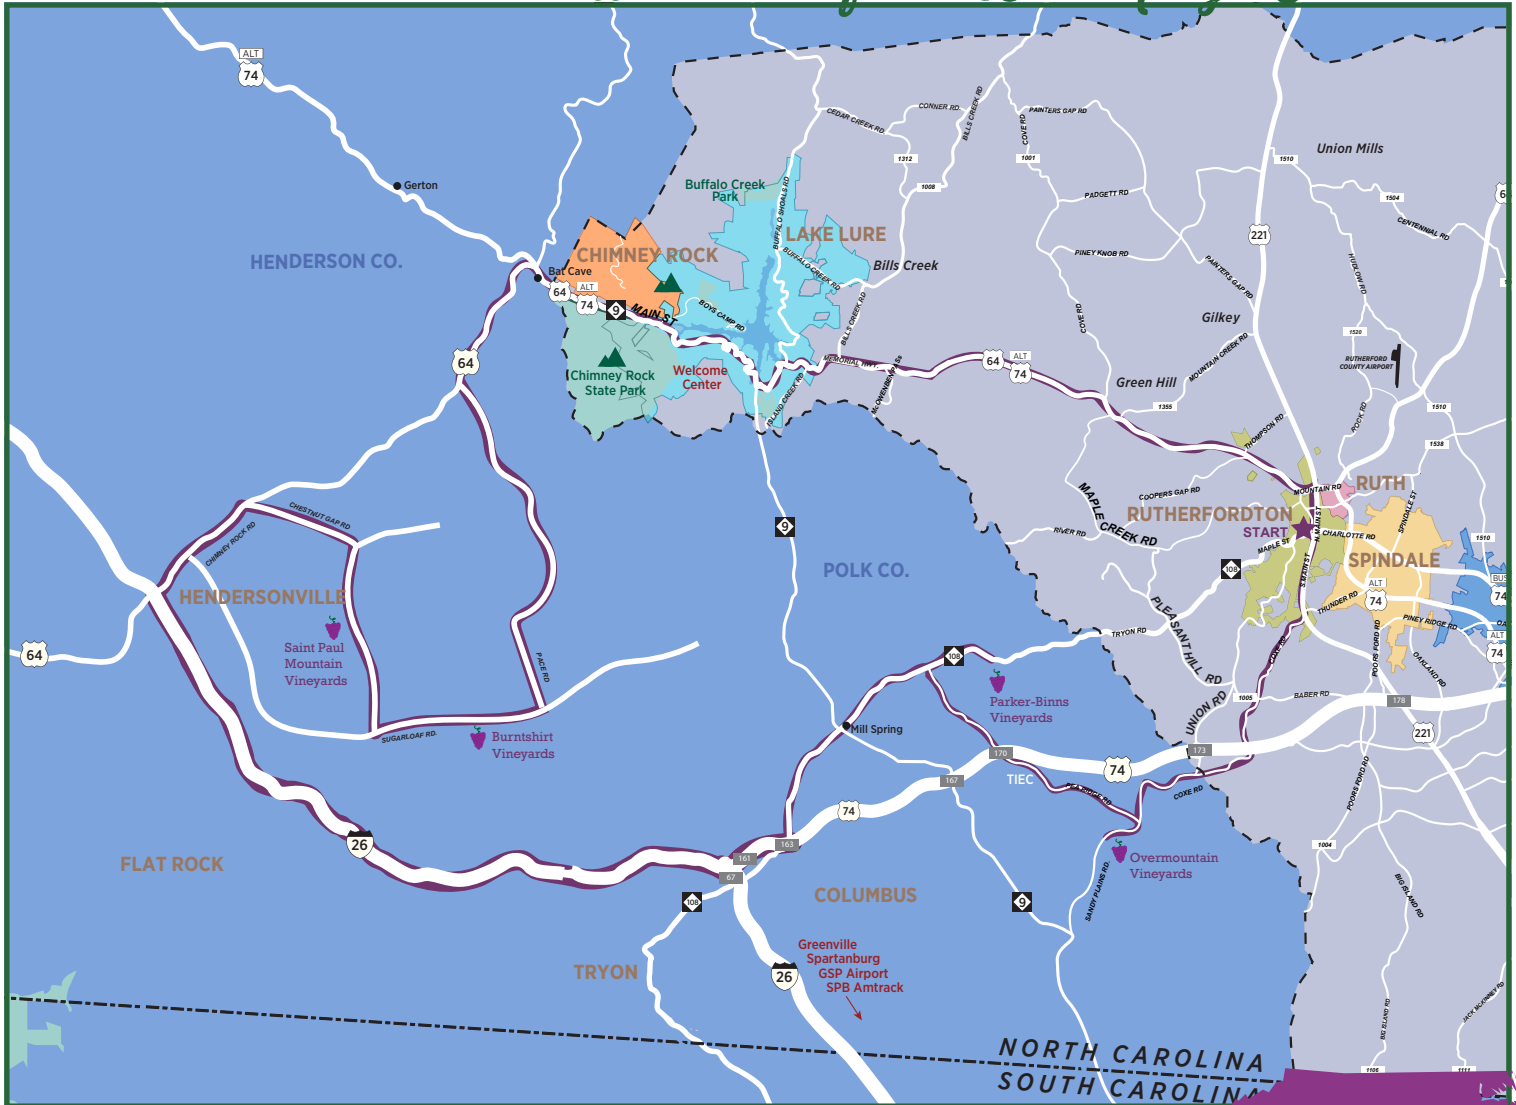

Wineries of the Blue Ridge Foothills

Wineries of the Blue Ridge Foothills Tour 85.6 TOTAL MILES

This tour will immerse you in the beautiful scenery of the Blue Ridge Foothills while you enjoy some of the best wine in Western North Carolina.

POINTS OF INTEREST: KidSenses Museum, Tanner Outlet, Hill's Hardware & General Store

- » Turn **RIGHT** onto Coxe Rd. > **Go 7.3 miles**

*Coxe Rd. turns into Sandy Plains Rd. continue 2.3 miles
POINTS OF INTEREST: Cleghorn Plantation and Golf Course*

- » Destination is on the **LEFT**

2. To Parker-Binns Vineyard

7382 E. NC 108 Hwy, Mill Spring, NC 28756

- » Turn **RIGHT** back onto Sandy Plains Rd > **Go 2.3 miles**

- » Turn **LEFT** onto Pea Ridge Rd. > **Go 2.3 miles**

POINTS OF INTEREST: Tryon International Equestrian Center

- » Turn **RIGHT** onto NC-108E > **Go 0.2 miles**

- » Destination is on the **RIGHT**

Continue the tour

Wineries of the Blue Ridge Foothills

Continue tour from Parker-Binns Vineyard