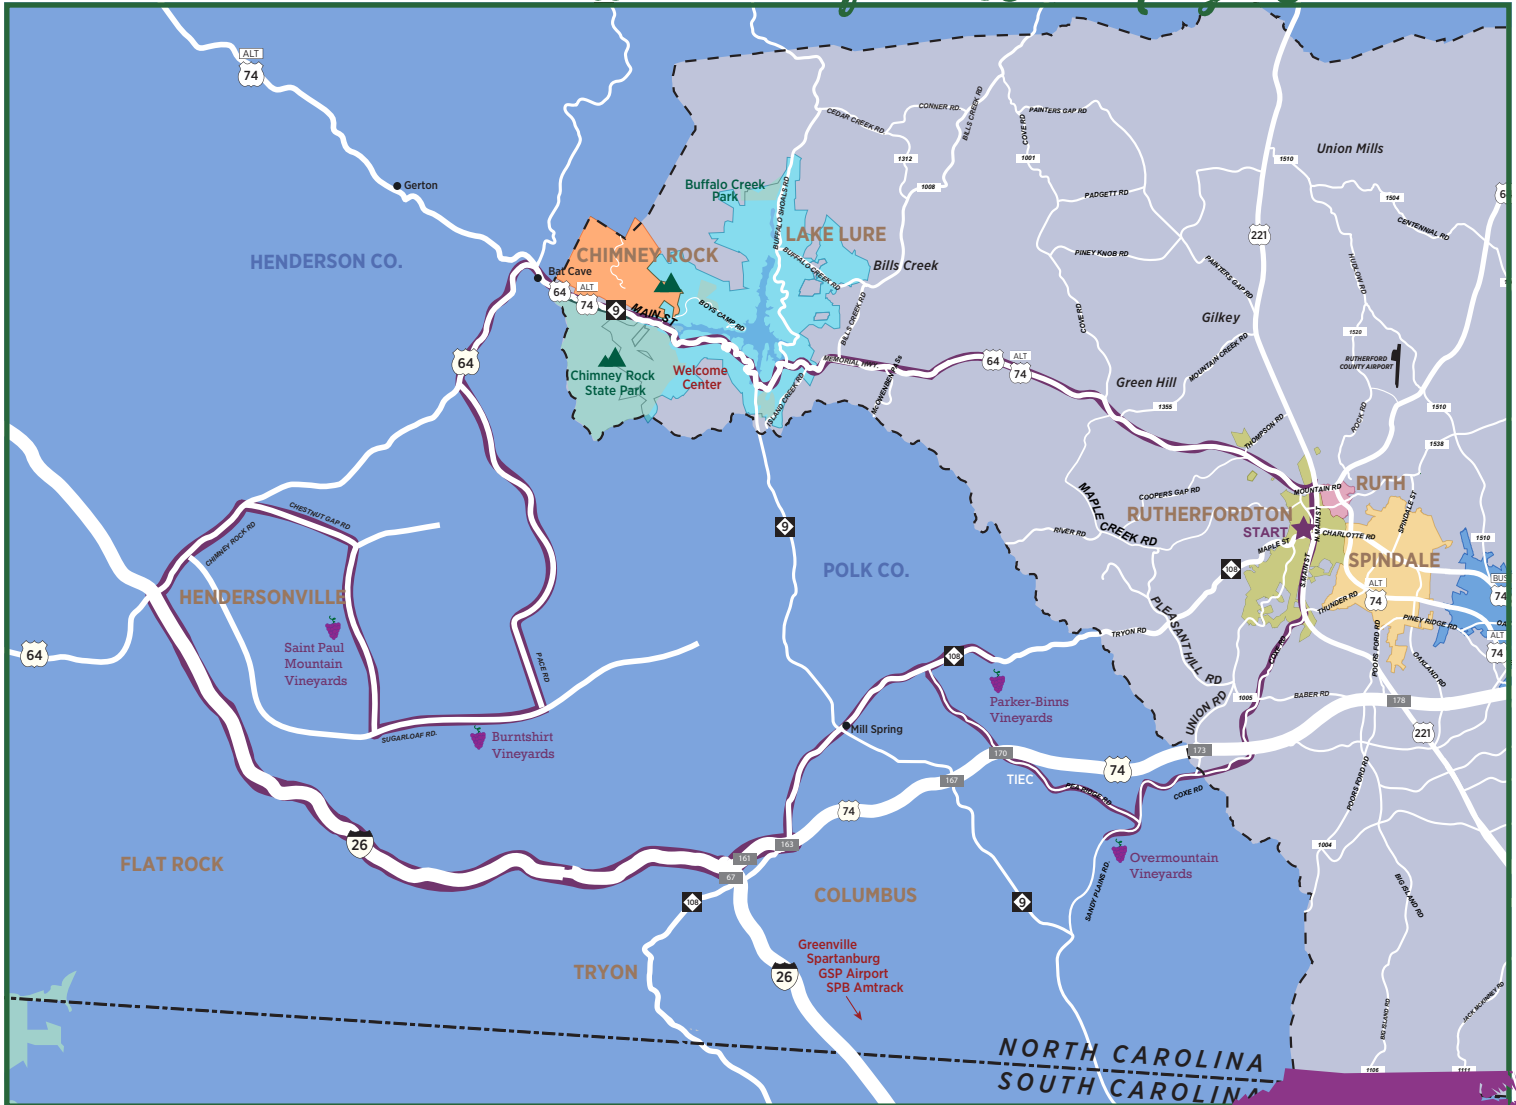

POINTS OF INTEREST: KidSenses Museum, Tanner Outlet, Hill's Hardware & General Store

- » Turn **RIGHT** onto Coxe Rd. > **Go 7.3 miles**

*Coxe Rd. turns into Sandy Plains Rd. continue 2.3 miles
POINTS OF INTEREST: Cleghorn Plantation and Golf Course*

- » Destination is on the **LEFT**

2. To Parker-Binns Vineyard

7382 E. NC 108 Hwy, Mill Spring, NC 28756

- » Turn **RIGHT** back onto Sandy Plains Rd > **Go 2.3 miles**

- » Turn **LEFT** onto Pea Ridge Rd. > **Go 2.3 miles**

POINTS OF INTEREST: Tryon International Equestrian Center

- » Turn **RIGHT** onto NC-108E > **Go 0.2 miles**

- » Destination is on the **RIGHT**

Continue the tour

Wineries of the Blue Ridge Foothills

Continue tour from Parker-Binns Vineyard

3. To Saint Paul Mountain Vineyards

588 Chestnut Gap Rd., Hendersonville, NC 28792

- » Turn LEFT onto NC-108W > Go 6.9 miles
- » Turn RIGHT onto US-74W then merge onto I-26W
Go 7.3 miles
- » Take Exit 49A, US-64 E/Chimney Rock Rd. in Hendersonville > Go 2.7 miles
- » Turn RIGHT onto Chestnut Gap Rd.
- » Destination is on the LEFT