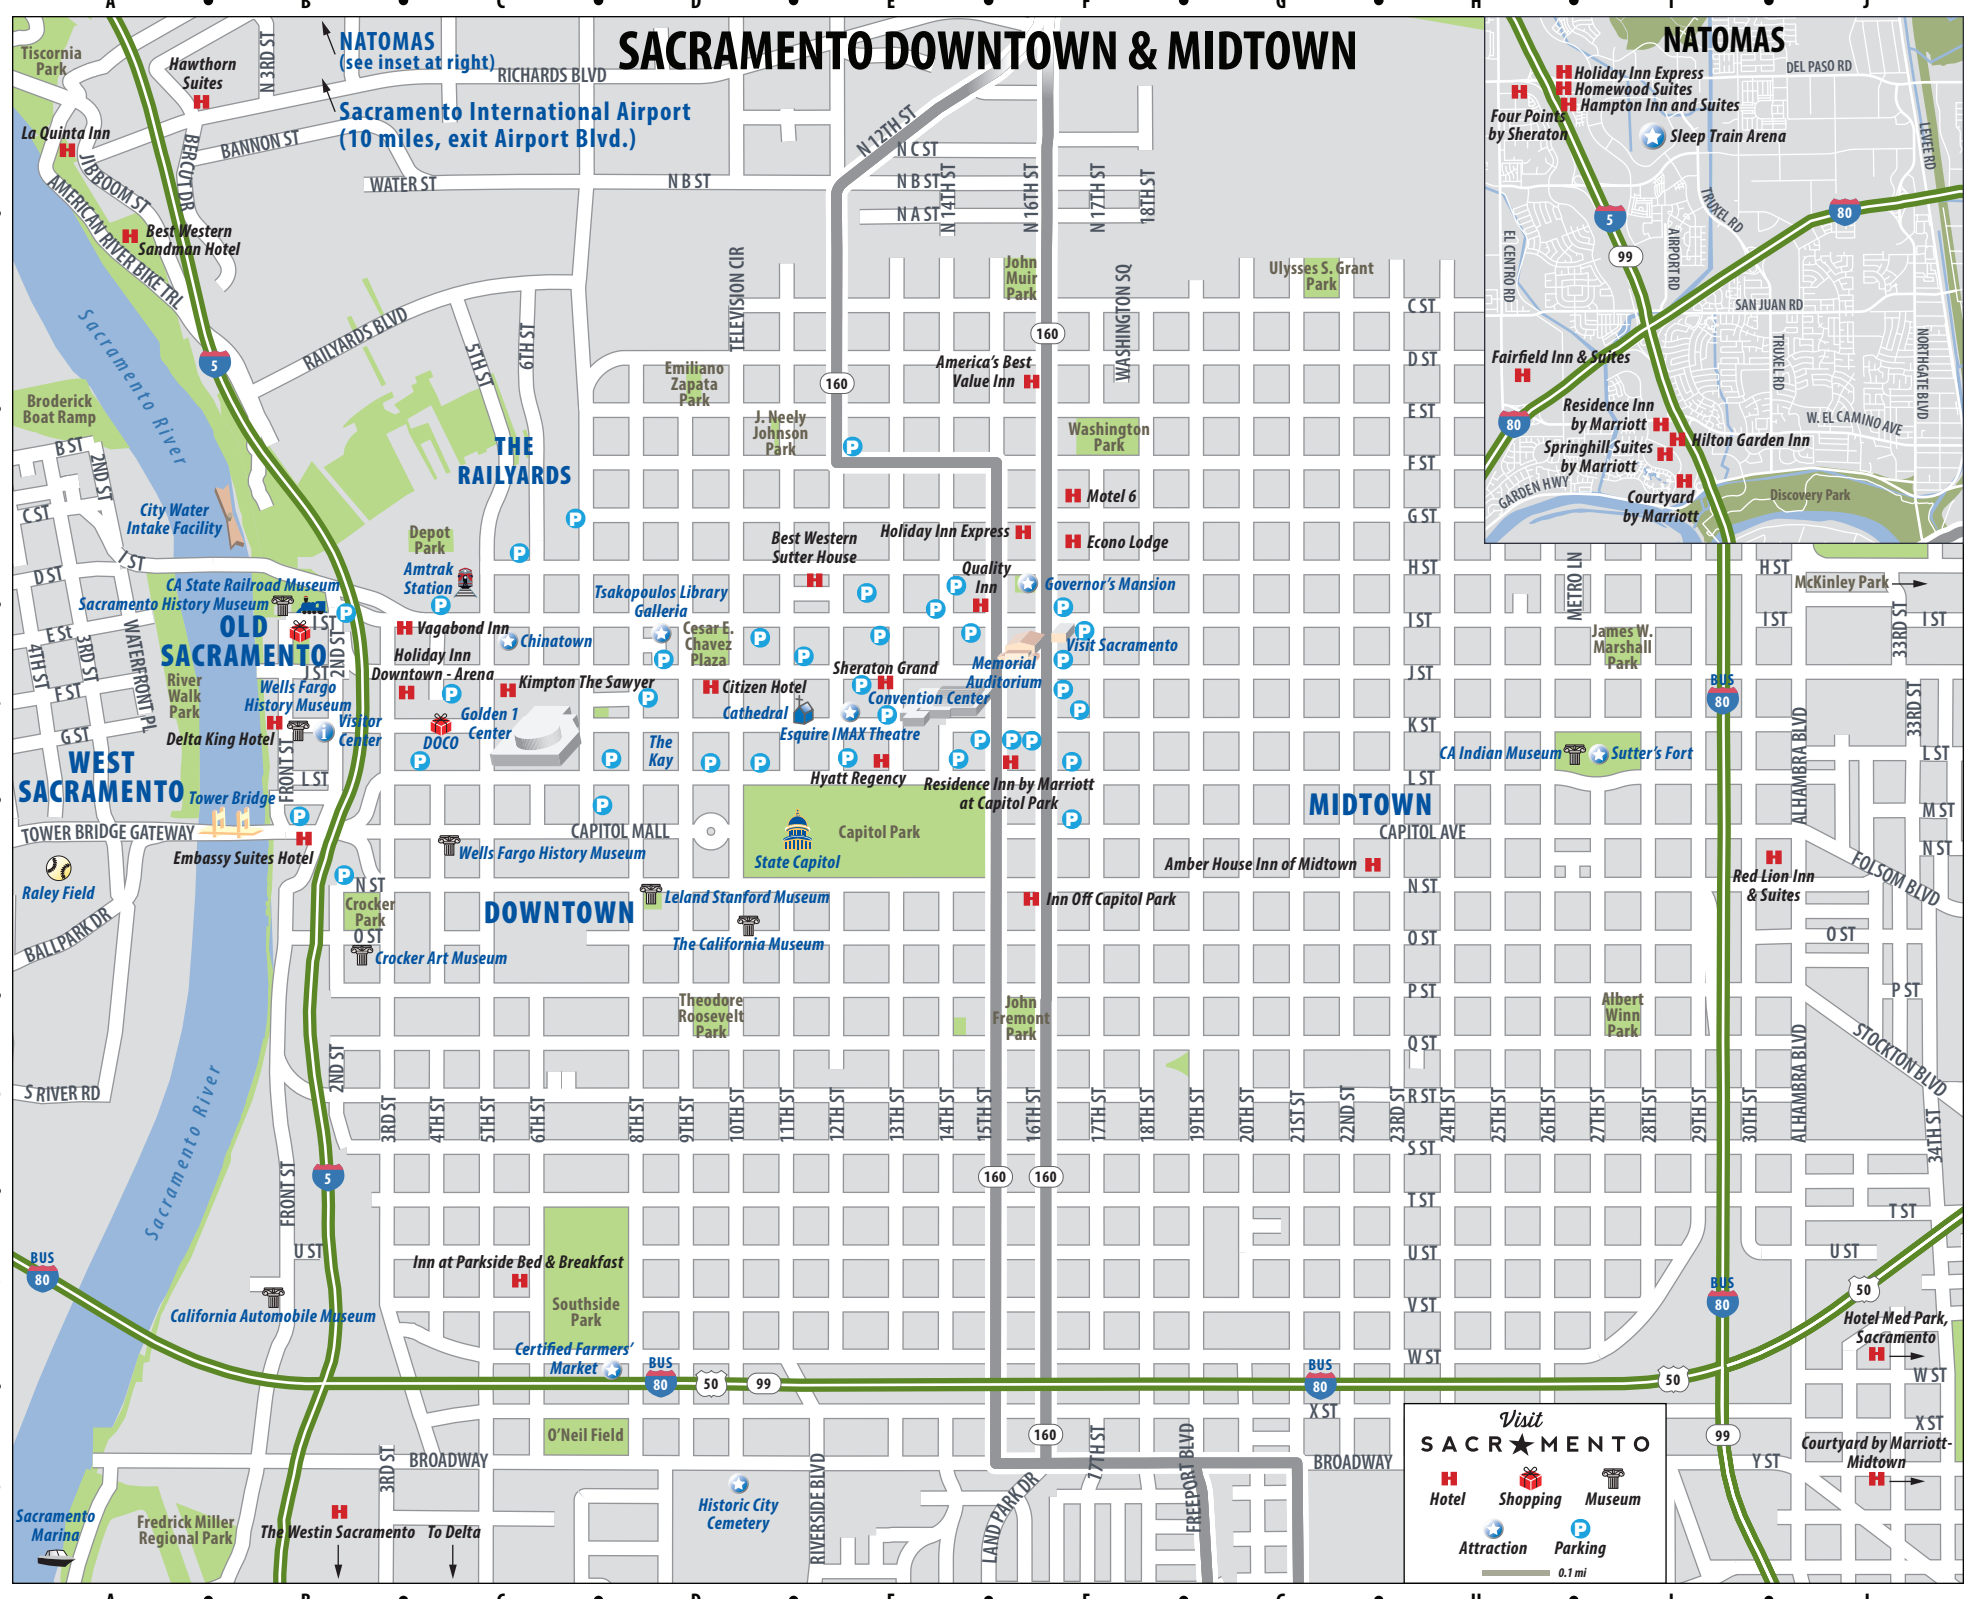

# SACRAMENTO DOWNTOWN & MIDTOWN

**NATOMAS**  
(see inset at right)

**Sacramento International Airport**  
(10 miles, exit Airport Blvd.)

**NATOMAS**

Visit  
**SACRAMENTO**

- Hotel
- Shopping
- Museum
- Attraction
- Parking

0.1 mi