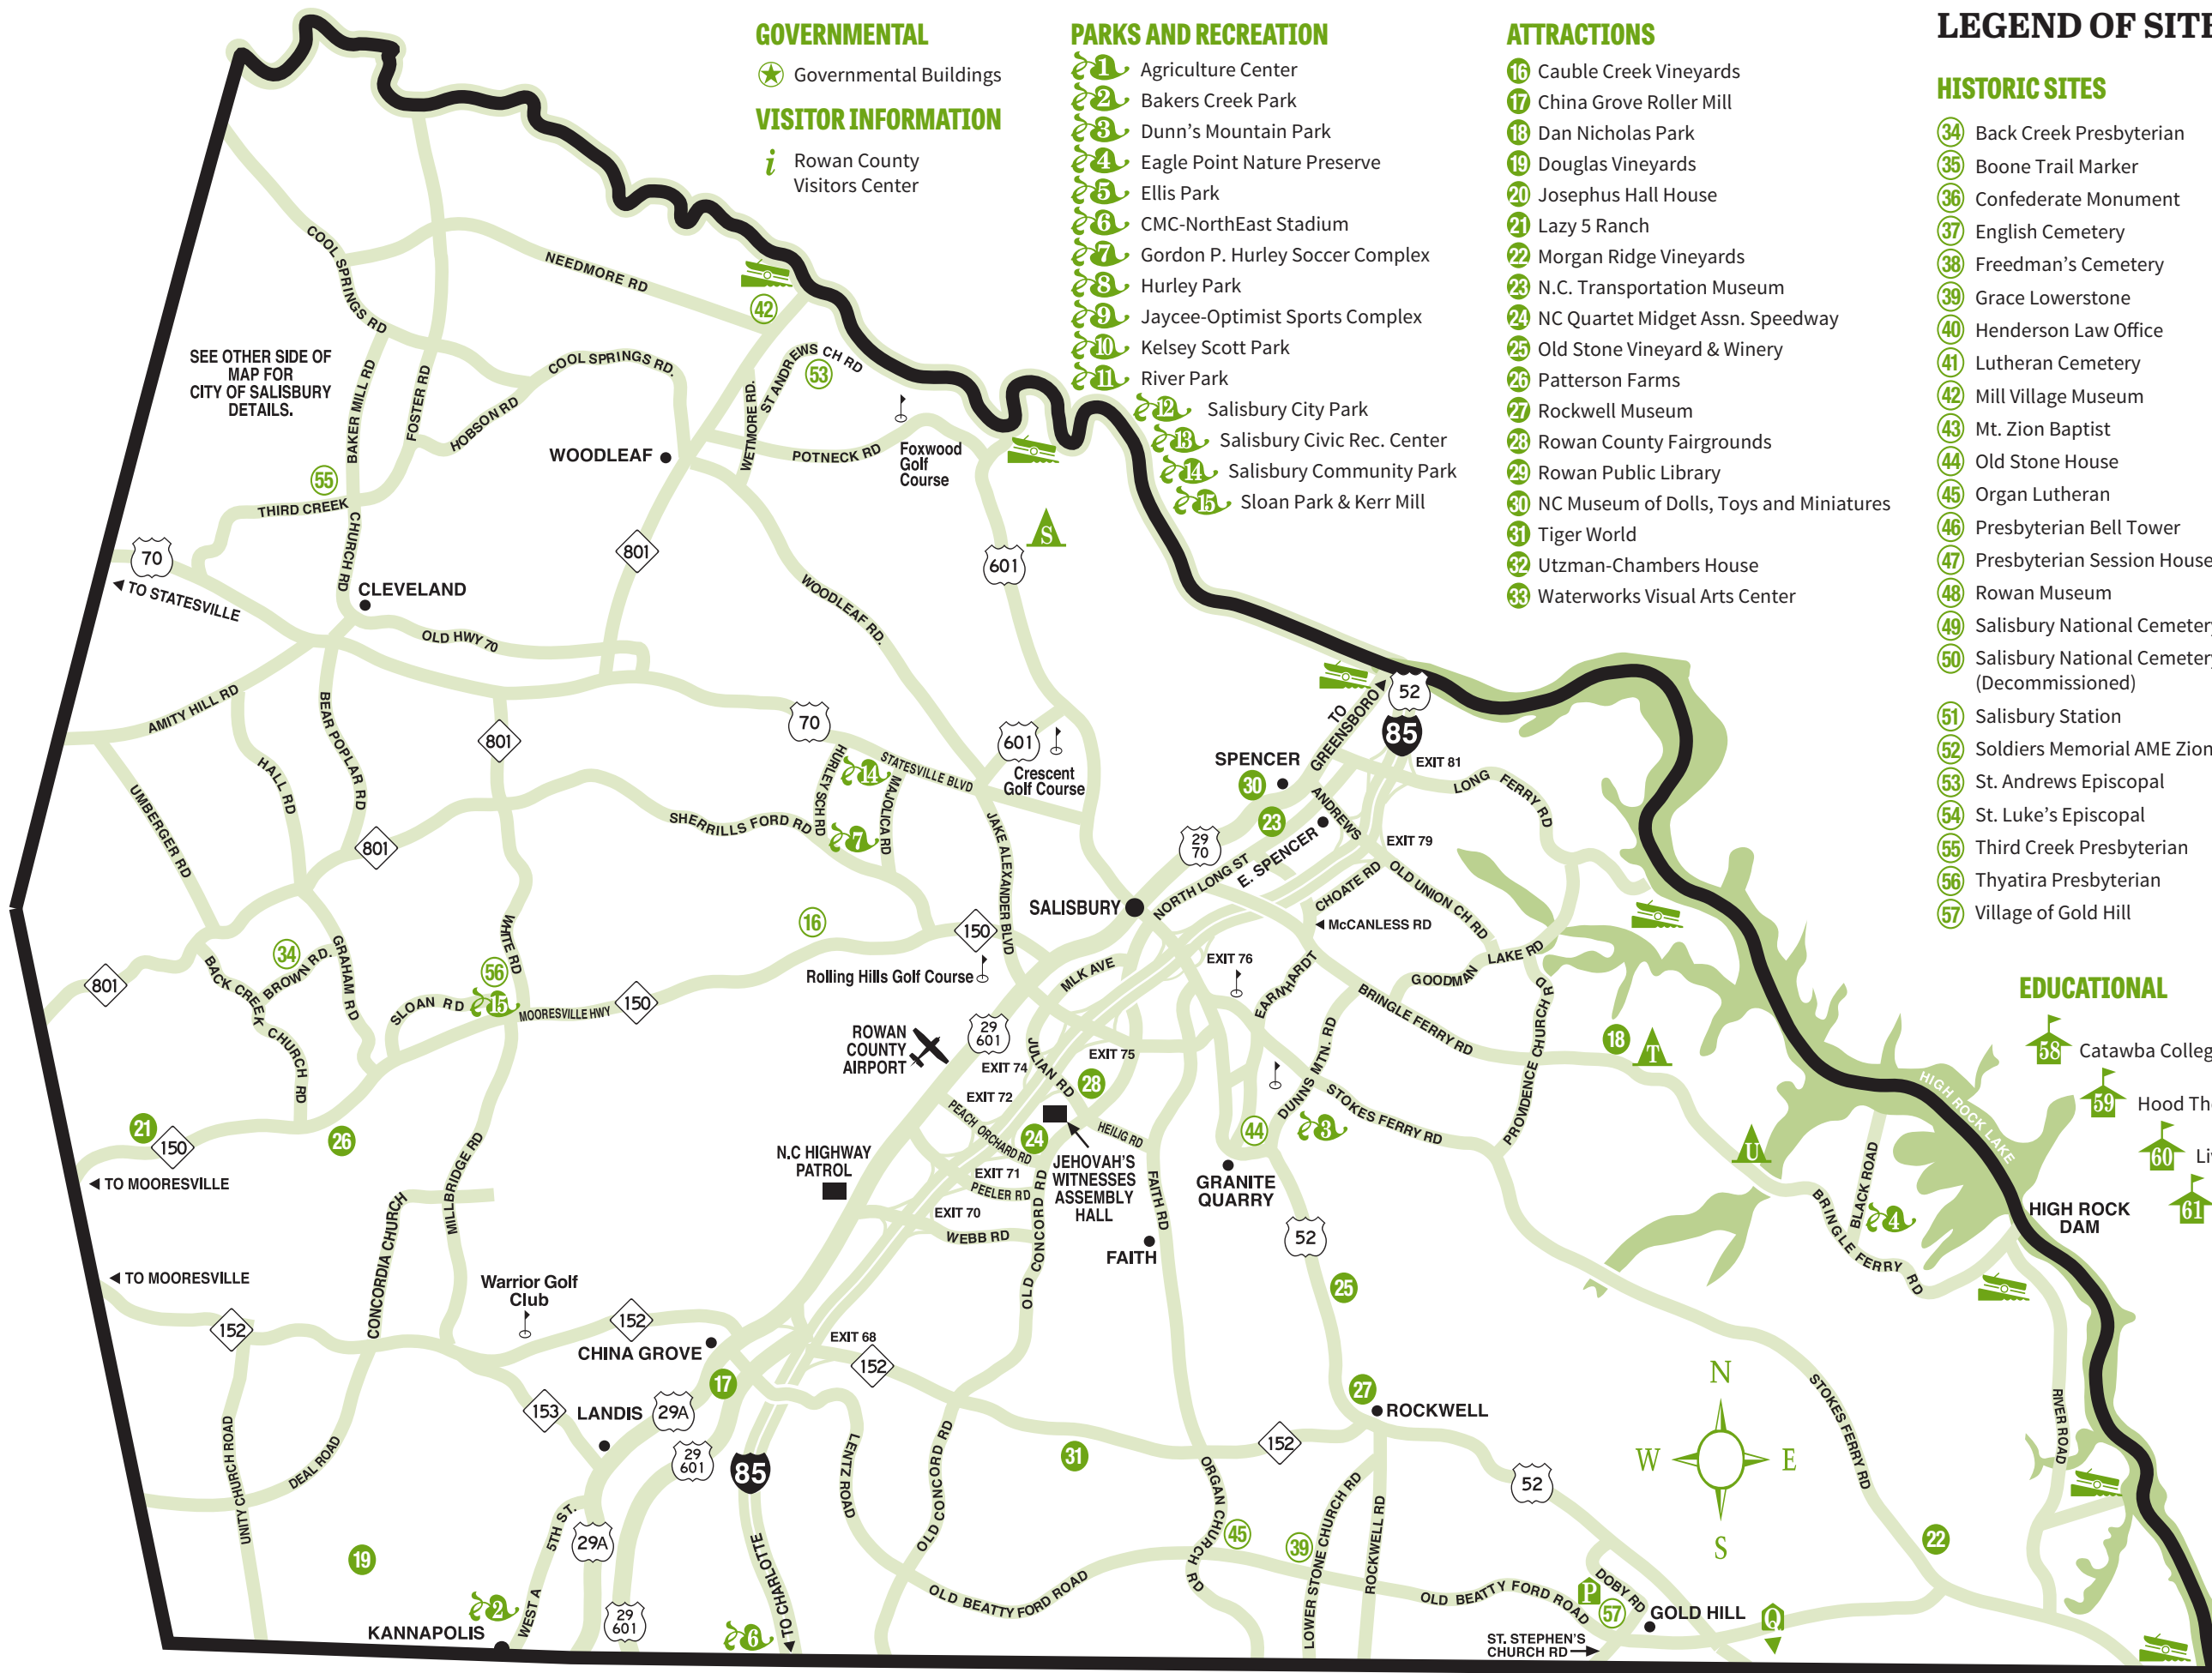

LEGEND OF SITES AND ACCOMMODATIONS

HISTORIC SITES

- 34 Back Creek Presbyterian
- 35 Boone Trail Marker
- 36 Confederate Monument
- 37 English Cemetery
- 38 Freedman's Cemetery
- 39 Grace Lowerstone
- 40 Henderson Law Office
- 41 Lutheran Cemetery
- 42 Mill Village Museum
- 43 Mt. Zion Baptist
- 44 Old Stone House
- 45 Organ Lutheran
- 46 Presbyterian Bell Tower
- 47 Presbyterian Session House
- 48 Rowan Museum
- 49 Salisbury National Cemetery
- 50 Salisbury National Cemetery (Decommissioned)
- 51 Salisbury Station
- 52 Soldiers Memorial AME Zion
- 53 St. Andrews Episcopal
- 54 St. Luke's Episcopal
- 55 Third Creek Presbyterian
- 56 Thyatira Presbyterian
- 57 Village of Gold Hill

HOTELS

- A Affordable Suites
- B Center Motel
- C Comfort Suites
- D Courtyard by Marriott Salisbury
- E Days Inn
- F Econo Lodge
- G Economy Inn
- H Executive Inn
- I Hampton Inn
- J Happy Traveler Inn
- K Holiday Inn Express
- L Quality Inn
- M Super 8 Motel
- N Volonte Motel

OTHER ACCOMMODATIONS

- O Across the Pond B&B
- P Morgan Ridge Cottage at Gold Hill
- Q Sacred Grove Retreat
- R Turn of the Century Victorian B&B

CAMPGROUNDS

- S Carolina Country Campground
- T Dan Nicholas Park Campground
- U Tamarac Marina Campground

EDUCATIONAL

- 58 Catawba College
- 59 Hood Theological Seminary
- 60 Livingstone College
- 61 Rowan-Cabarrus Comm. College

BOAT & CANOE ACCESS

VISIT ROWAN COUNTY

SALISBURY, NORTH CAROLINA

Be an original.

ROWAN COUNTY
CONVENTION & VISITORS BUREAU
204 E. Innes St., Suite 120, Salisbury, NC 28144
704.638.3100
1.800.332.2343
www.visitsalisburync.com