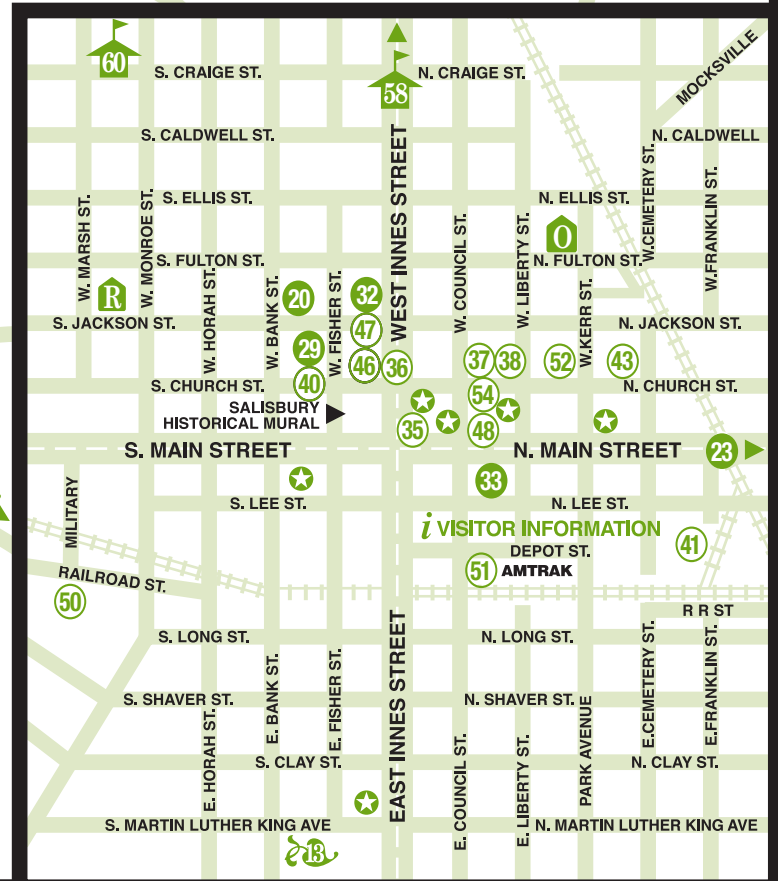

VISIT ROWAN COUNTY

SALISBURY, NORTH CAROLINA

Be an original.

ROWAN COUNTY
CONVENTION & VISITORS BUREAU
204 E. Innes St., Suite 120, Salisbury, NC 28144
704.638.3100
1.800.332.2343
www.visitsalisburync.com

DETAILED INSET OF DOWNTOWN SALISBURY