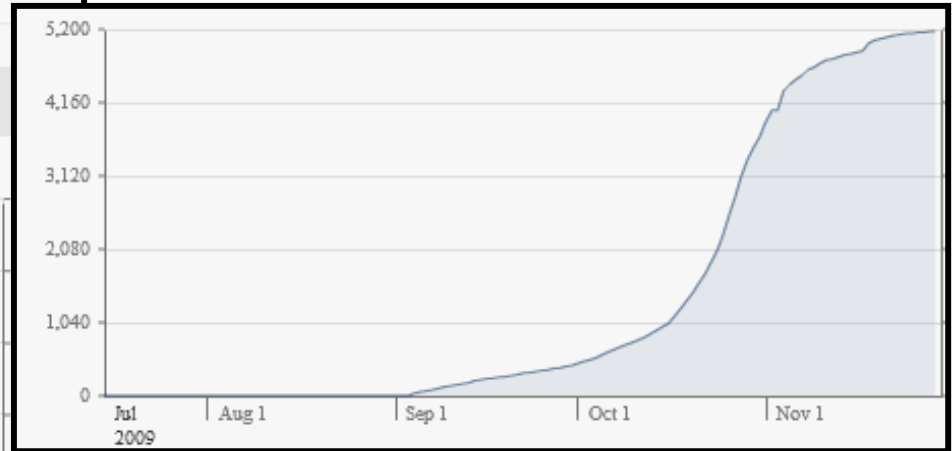

Media Conference. Wish me luck!
Yesterday at 9:39am · Comment · Like

👍 Sara Potts, Annie Sachitano Stange and 4 others like this.

💬 View all 6 comments

Annie Woods LUCK!!

Facebook: Measurement

Location Aware