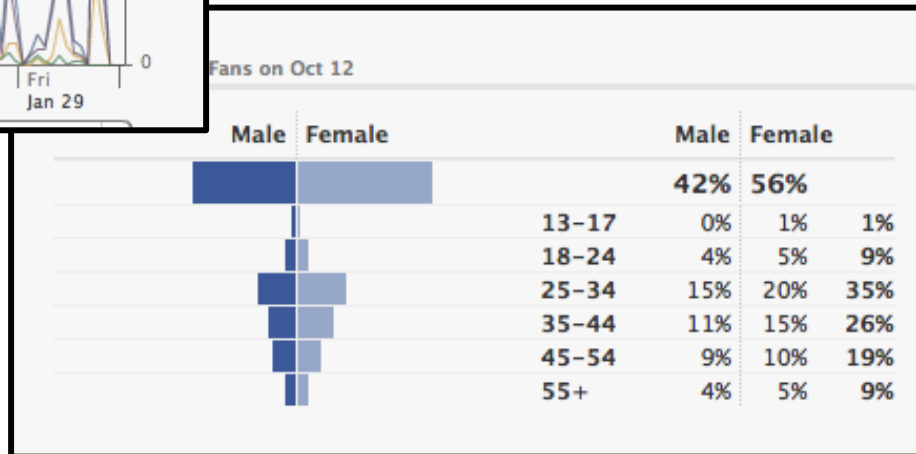

Media Conference. Wish me luck!
Yesterday at 9:39am · Comment · Like

👍 Sara Potts, Annie Sachitano Stange and 4 others like this.

💬 View all 6 comments

Annie Woods LUCK!!

Facebook: Measurement

Location Aware