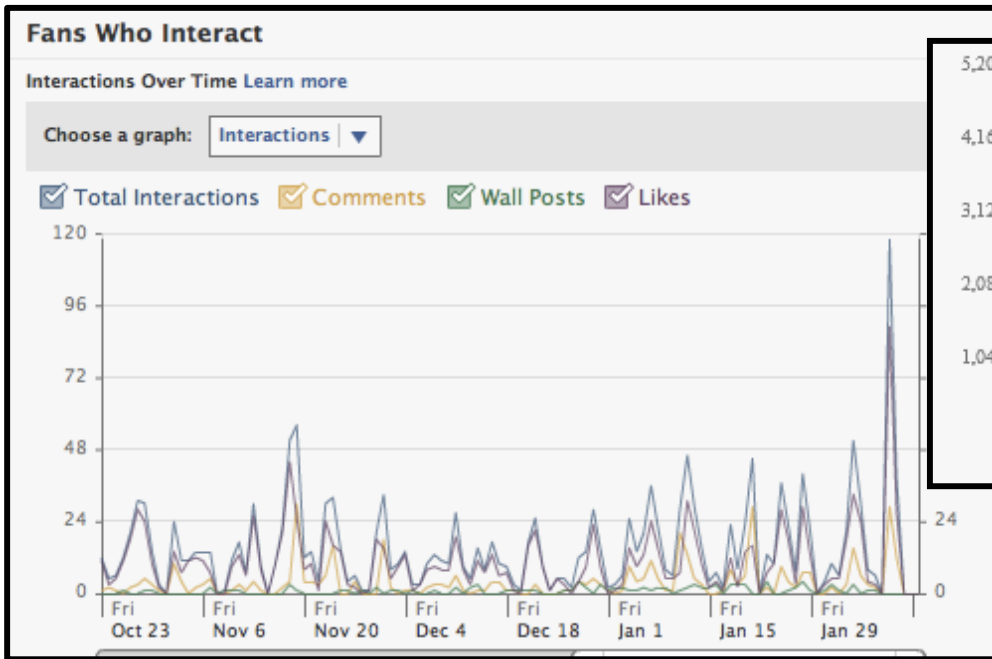

Media Conference. Wish me luck!
Yesterday at 9:39am · Comment · Like

👍 Sara Potts, Annie Sachitano Stange and 4 others like this.

💬 View all 6 comments

Annie Woods LUCK!!

Facebook: Measurement

Location Aware