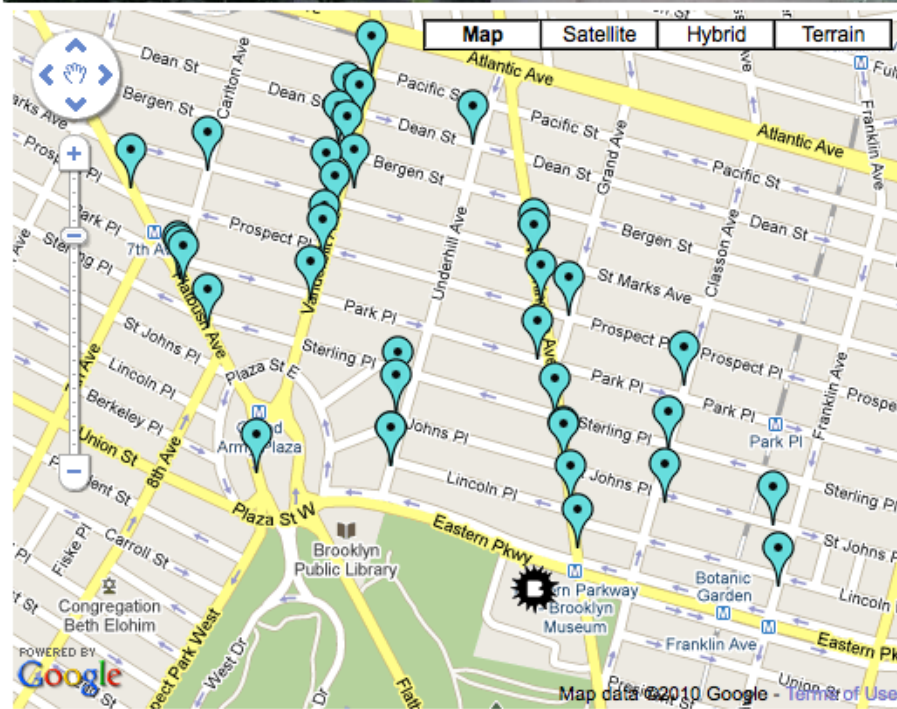

Media Conference. Wish me luck!
Yesterday at 9:39am · Comment · Like

👍 Sara Potts, Annie Sachitano Stange and 4 others like this.

💬 View all 6 comments

Annie Woods LUCK!!

Facebook: Measurement

Location Aware

© GoSeeTell Network 2010

Location Aware

Brooklyn Museum

Explore our community with foursquare

Gowalla

foursquare

Foursquare

Brooklyn Museum

Explore our community with foursquare

- 3D Bakery (1 tip)
- Abigail Cafe (4 tips)
- Bar Sepia (2 tips)
- Beast (1 tip)
- Blue Marble (5 tips)
- Brooklyn Central Library (1 tip)
- Chavella's (3 tips)
- Cheryl's Global Soul (2 tips)
- Christie's (1 tip)
- Cornelius (2 tips)
- Desserts by Michael Allen (1 tip)
- El Gran Castillo de Jagua (1 tip)
- Franklin Park (2 tips)
- Gen (2 tips)
- Glass Shop (2 tips)
- James (1 tip)
- Joy Indian Restaurant (1 tip)
- Joyce Bakeshop (1 tip)