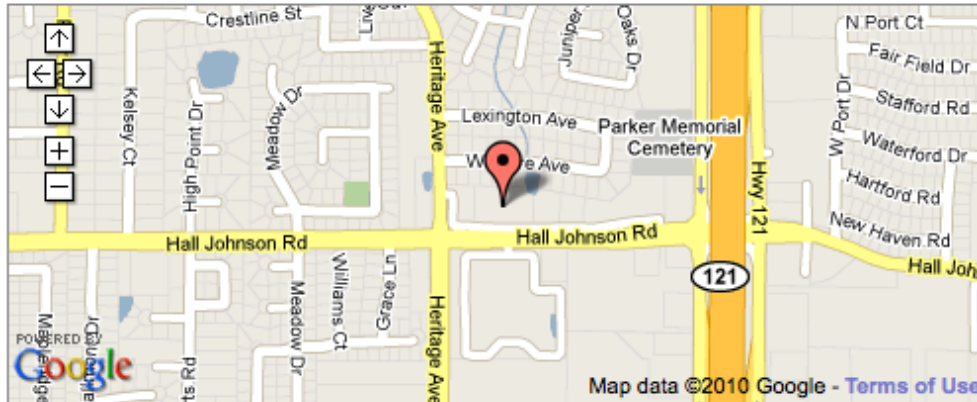

Foursquare

Buon Giorno Coffee

2350 Hall Johnson Rd
Grapevine, TX 76051

CHECKINS HERE

131

UNIQUE VISITORS

17

YOUR VISITS

0

MAYOR

special offer

@ Buon Giorno Coffee: foursquare users check in and show your check-in screen to the barista and receive 10% off your order!

[Click to learn how to add a foursquare promo to your venue!](#)

WHO'S BEEN HERE

TAGS

Use tags to let people know what they can expect to find here:

- + coffee
- + comfortable couches
- + free wifi

Add a tag: