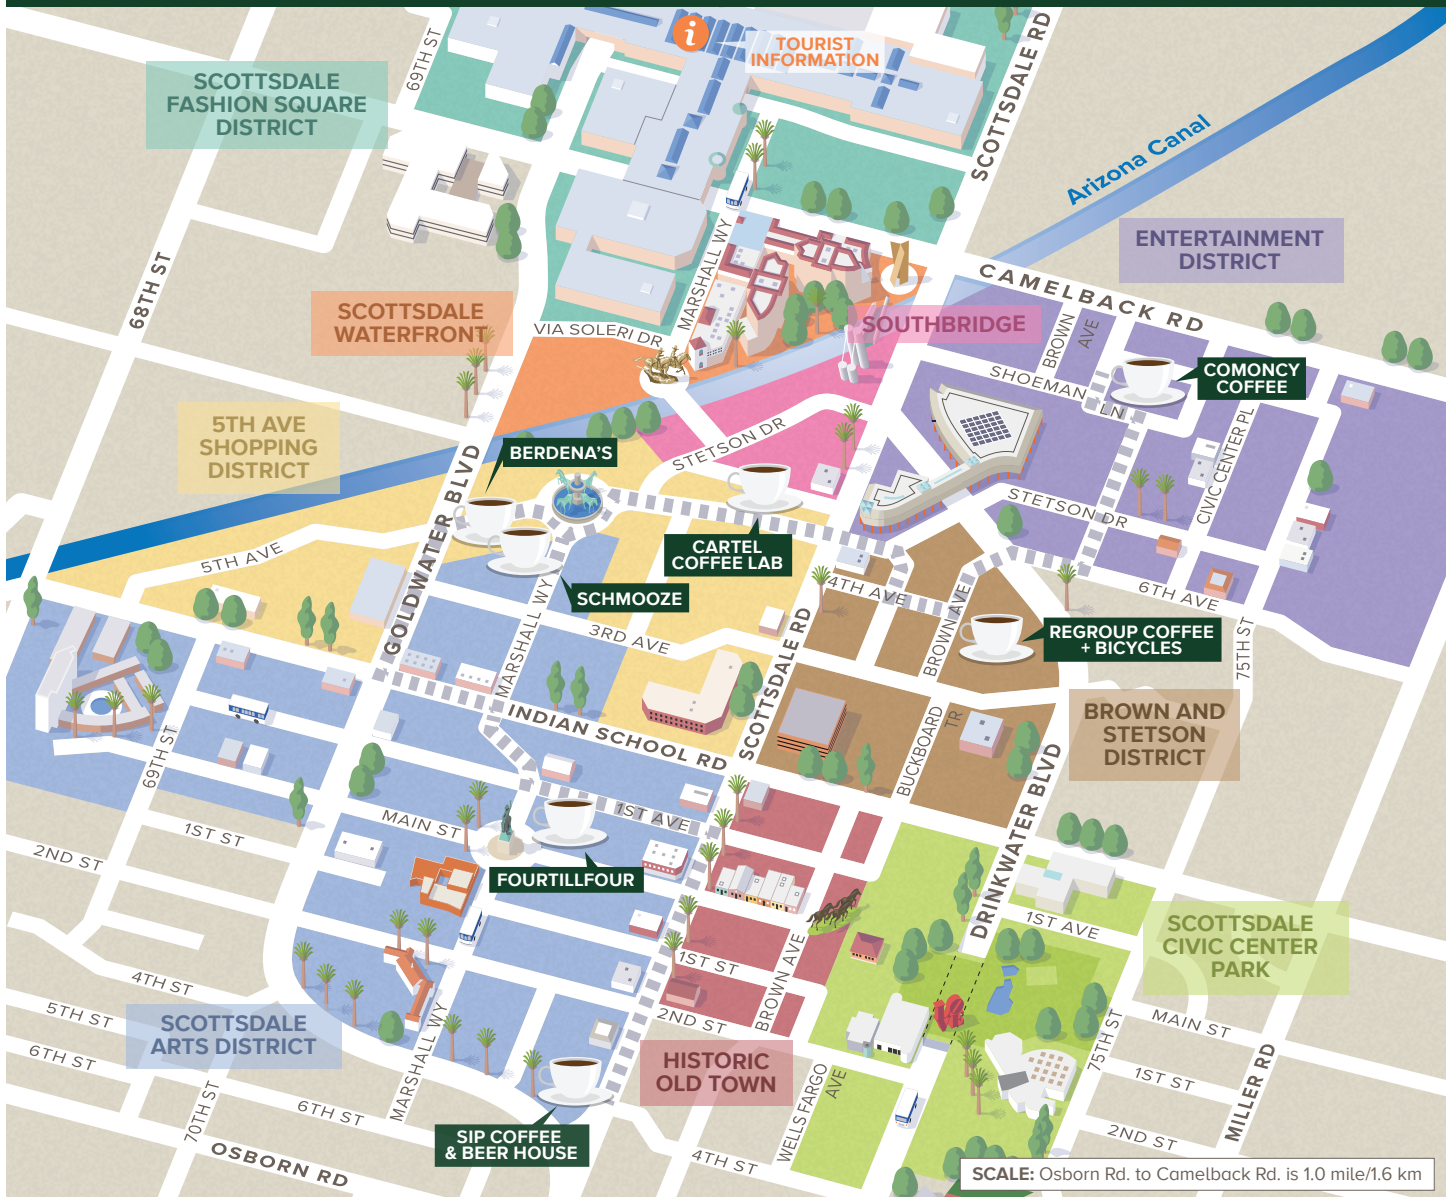

SCOTTSDALE COFFEE TRAIL

COFFEE HOUSES ALONG THE OLD TOWN SCOTTSDALE COFFEE TRAIL

BERDENA'S

7051 E. Fifth Ave., Ste. 1
berdenas.com

COMONCY COFFEE

7301 E. Indian Plaza
comoncy.com

REGROUP COFFEE + BICYCLES

4227 N. Brown Ave.
regroupwithus.com

SIP COFFEE & BEER HOUSE

3617 N. Goldwater Rd.
sipcoffeeandbeerhouse.com

CARTEL COFFEE LAB

7124 E. Fifth Ave.
cartelcoffee.com

FOURTILLFOUR

7105 E. First Ave.
fourtillfour.com

SCHMOOZE WORKSPACE & CAFÉ

4222 N. Marshall Way
schmooze-coffee-juice-bar-
coworking-scottsdale.business.site

4730 E. Indian School Rd.

CRAVE GROUNDS

10105 E. Via Linda Rd.
cravegrounds.com

MAVERICK COFFEE

10269 N. Scottsdale Rd.
maverickcoffee.com

PRESS COFFEE ROASTERS

15147 N. Scottsdale Road
Ste. 102 (Scottsdale Quarter)
presscoffee.com

VILLAGE COFFEE ROASTERY

8120 N. Hayden Rd. #104
villagecoffee.com