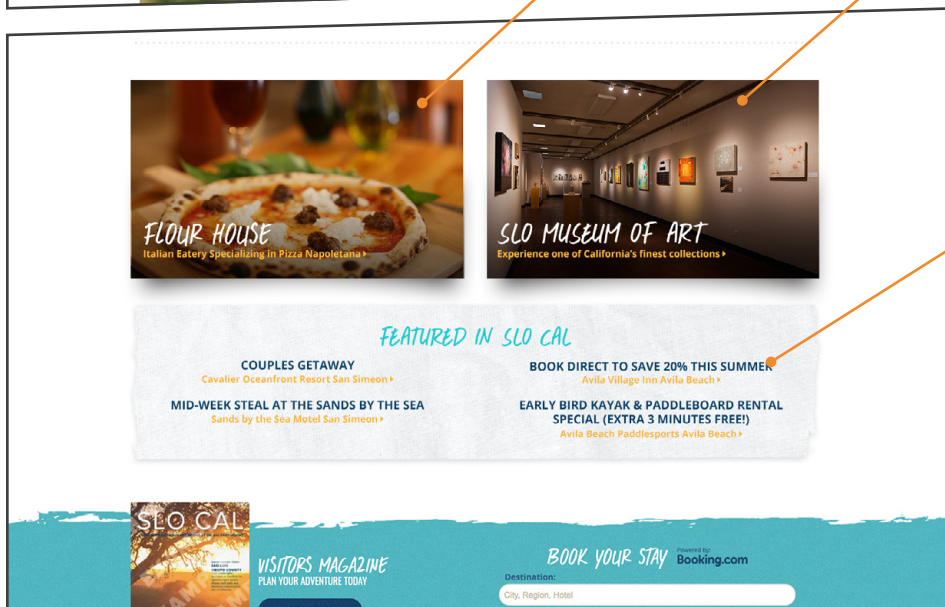

Home Page Sponsor

- Showcase your business to visitors on the "entry page"
- Photo (500 x 670 pixels)
- Title (24 characters)
- Copy (100 characters)

Destination Travel Network & Visit SLO CAL

Online Advertising Media Kit: www.slocal.com

Responsive website design allows advertisements to display on all devices.

Header Image

- Premium branding on category page with bold image
- Photo (1600 x 600 pixels or 8:3)
- Title (25 characters)
- Copy (75 characters)

Featured Listing

- Stand out from the crowd
- Put your company listing at the top of your industry category
- Featured Label
- Visit Website link

Page Sponsor

- Secure targeted placement on category-specific pages for premium visibility
- Photo (760 x 458 pixels or 5:3 ratio)
- Title (20 characters)
- Copy (50 characters)

Run of Site Banner

- Be seen on nearly every page of the website with title, image, tag line and website link
- Photo (560 x 335 pixels or 5:3 ratio)
- Title (20 characters)
- Body (50 characters)

Spotlight Text Links