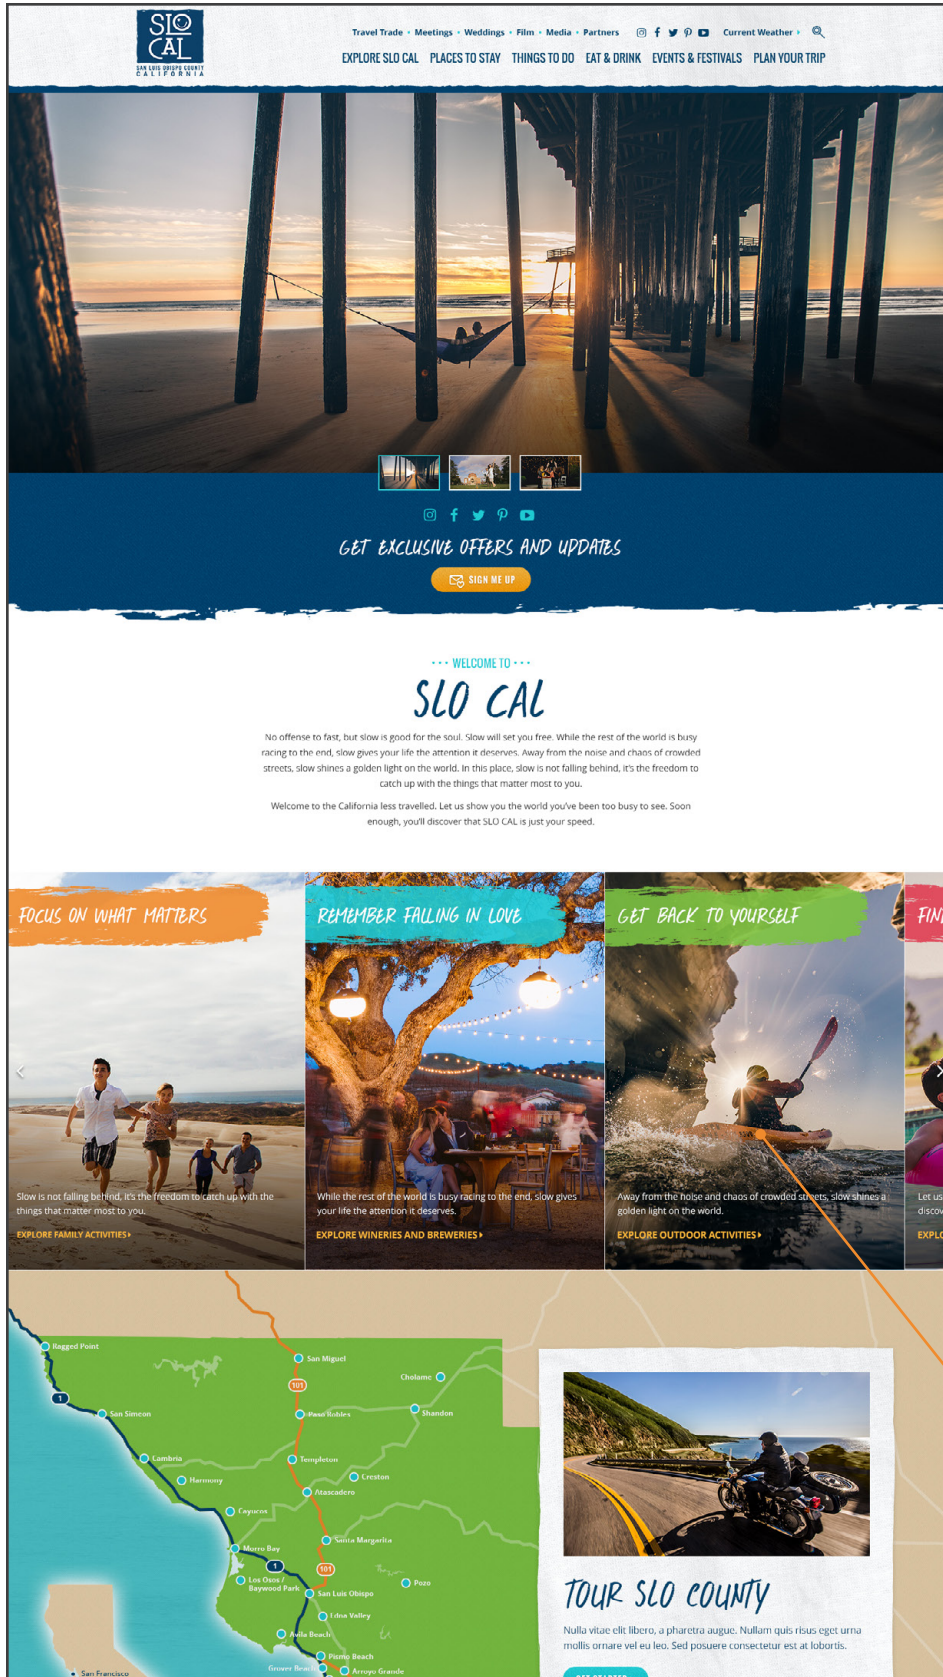

Destination Travel Network & Visit SLO CAL

Online Advertising Media Kit: www.slocal.com

Responsive website design allows advertisements to display on all devices.

Mobile Banner

- Give "ready-to-spend" visitors one-click mobile access to your business NOW
- Photo (75 x 50 pixels or 3:2 ratio)
- Copy (45 characters)

Home Page Sponsor

- Showcase your business to visitors on the "entry page"
- Photo (500 x 670 pixels)
- Title (24 characters)
- Copy (100 characters)

Destination Travel Network & Visit SLO CAL

Online Advertising Media Kit: www.slocal.com

Featured Listing

- Stand out from the crowd
- Put your company listing at the top of your industry category
- Featured Label
- Visit Website link

Page Sponsor

- Secure targeted placement on category-specific pages for premium visibility
- Photo (760 x 458 pixels or 5:3 ratio)
- Title (20 characters)
- Copy (50 characters)

Run of Site Banner

- Be seen on nearly every page of the website with title, image, tag line and website link
- Photo (560 x 335 pixels or 5:3 ratio)
- Title (20 characters)
- Body (50 characters)

Spotlight Text Links