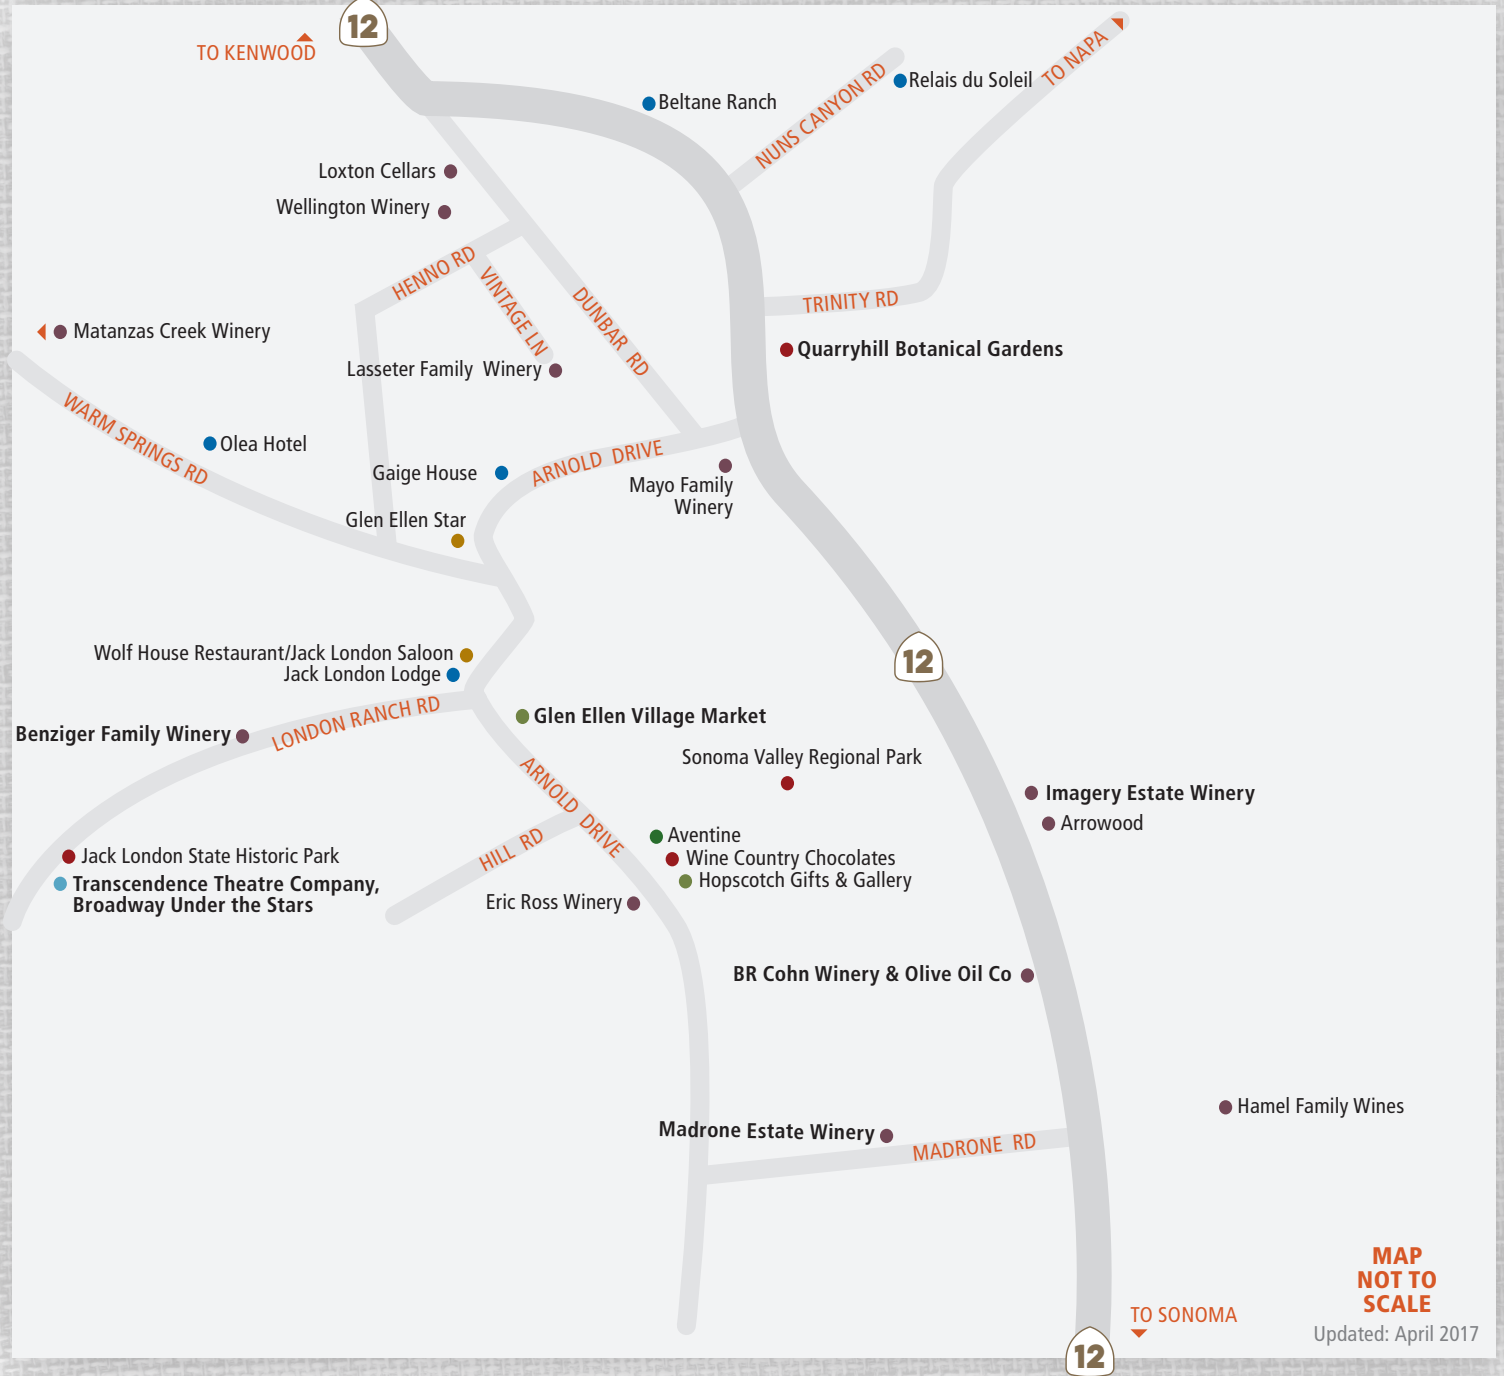

GLEN ELLEN

MAP NOT TO SCALE
Updated: April 2017

- LODGING
- FOOD + DINING
- WINE + WINERIES
- SHOPPING
- FUN THINGS TO DO
- SERVICES
- ARTS
- EVENT SITES & SERVICES

EXPERIENCE
Sonoma Valley
CALIFORNIA

1-866-996-1090
SONOMAVALLEY.COM