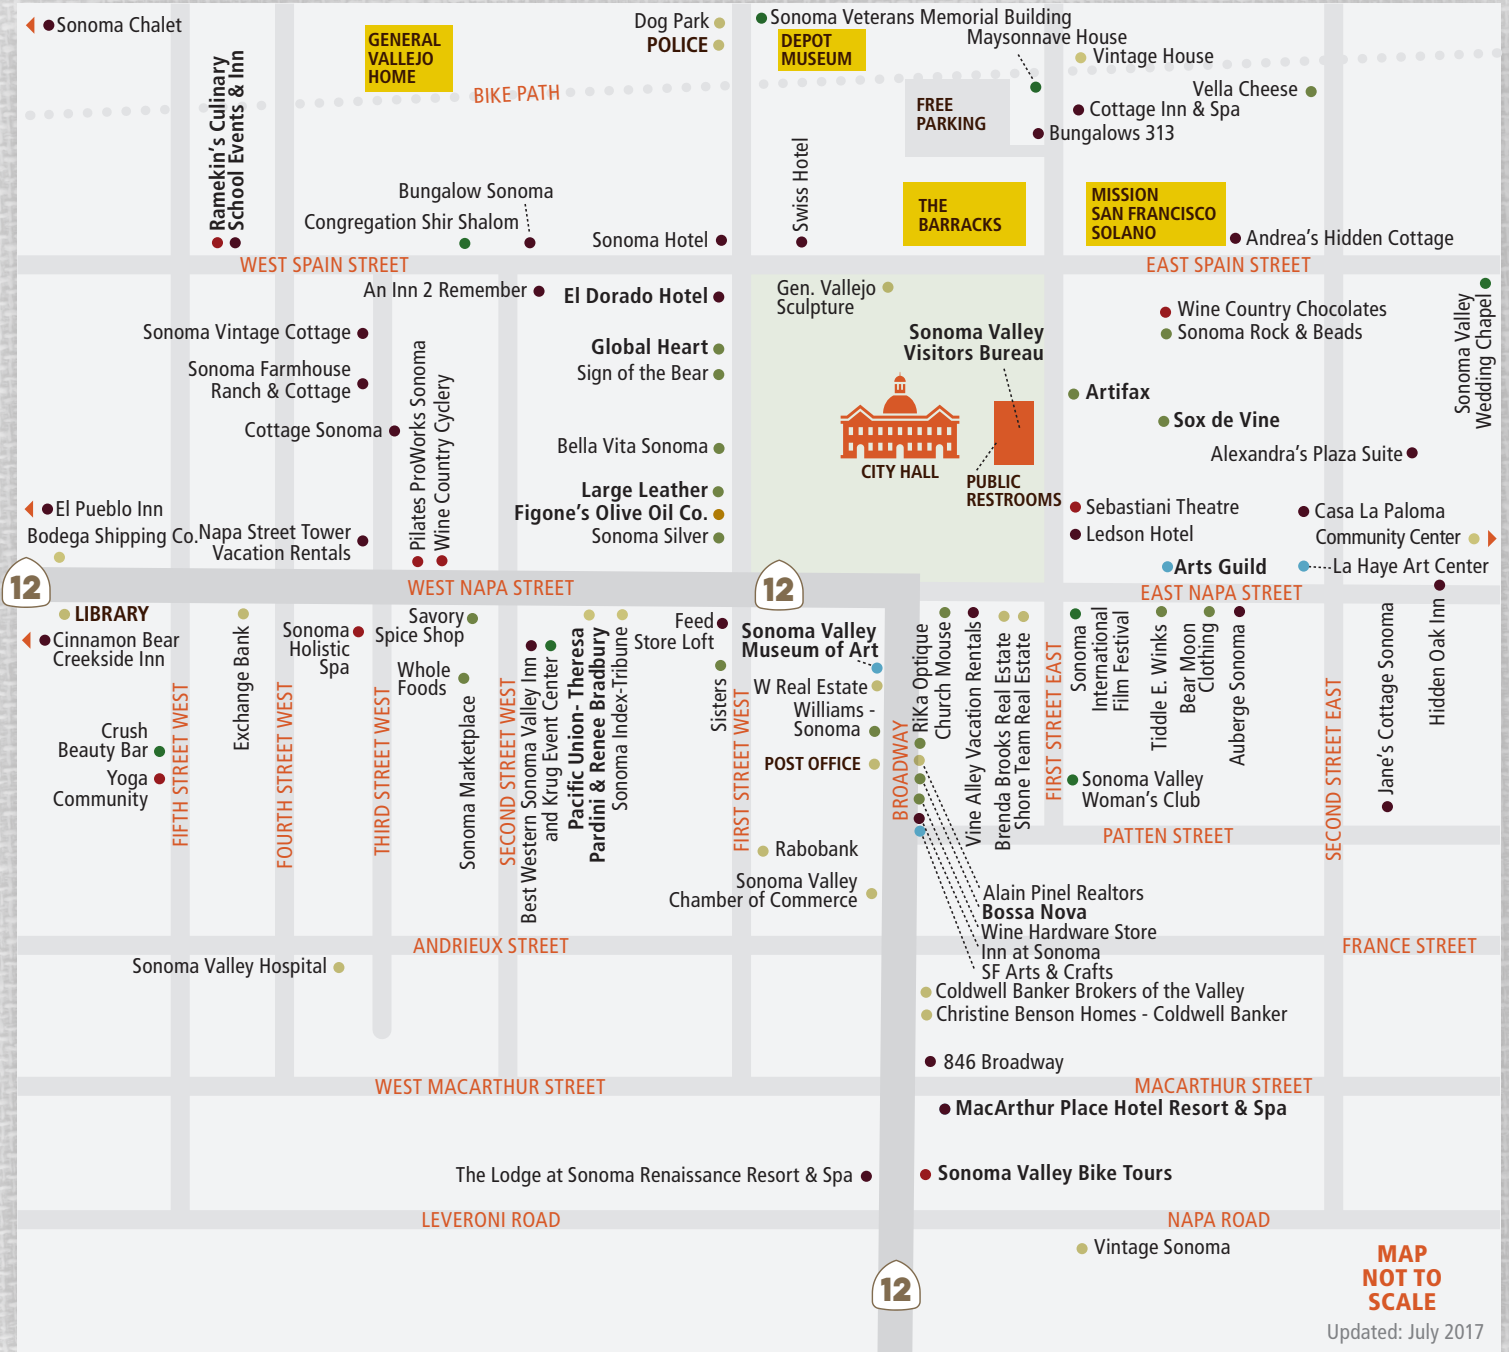

SONOMA PLAZA

WINERIES & RESTAURANTS

* Dogs are welcome around the perimeter of the Plaza park only. There is a dog park four blocks north on First St. West.

- FOOD + DINING
- WINE + WINERIES

EXPERIENCE
Sonoma Valley
CALIFORNIA

1-866-996-1090
SONOMAVALLEY.COM

SONOMA PLAZA

* Dogs are welcome around the perimeter of the Plaza park only. There is a dog park four blocks north on First St. West.

EXPERIENCE
Sonoma Valley
CALIFORNIA

1-866-996-1090