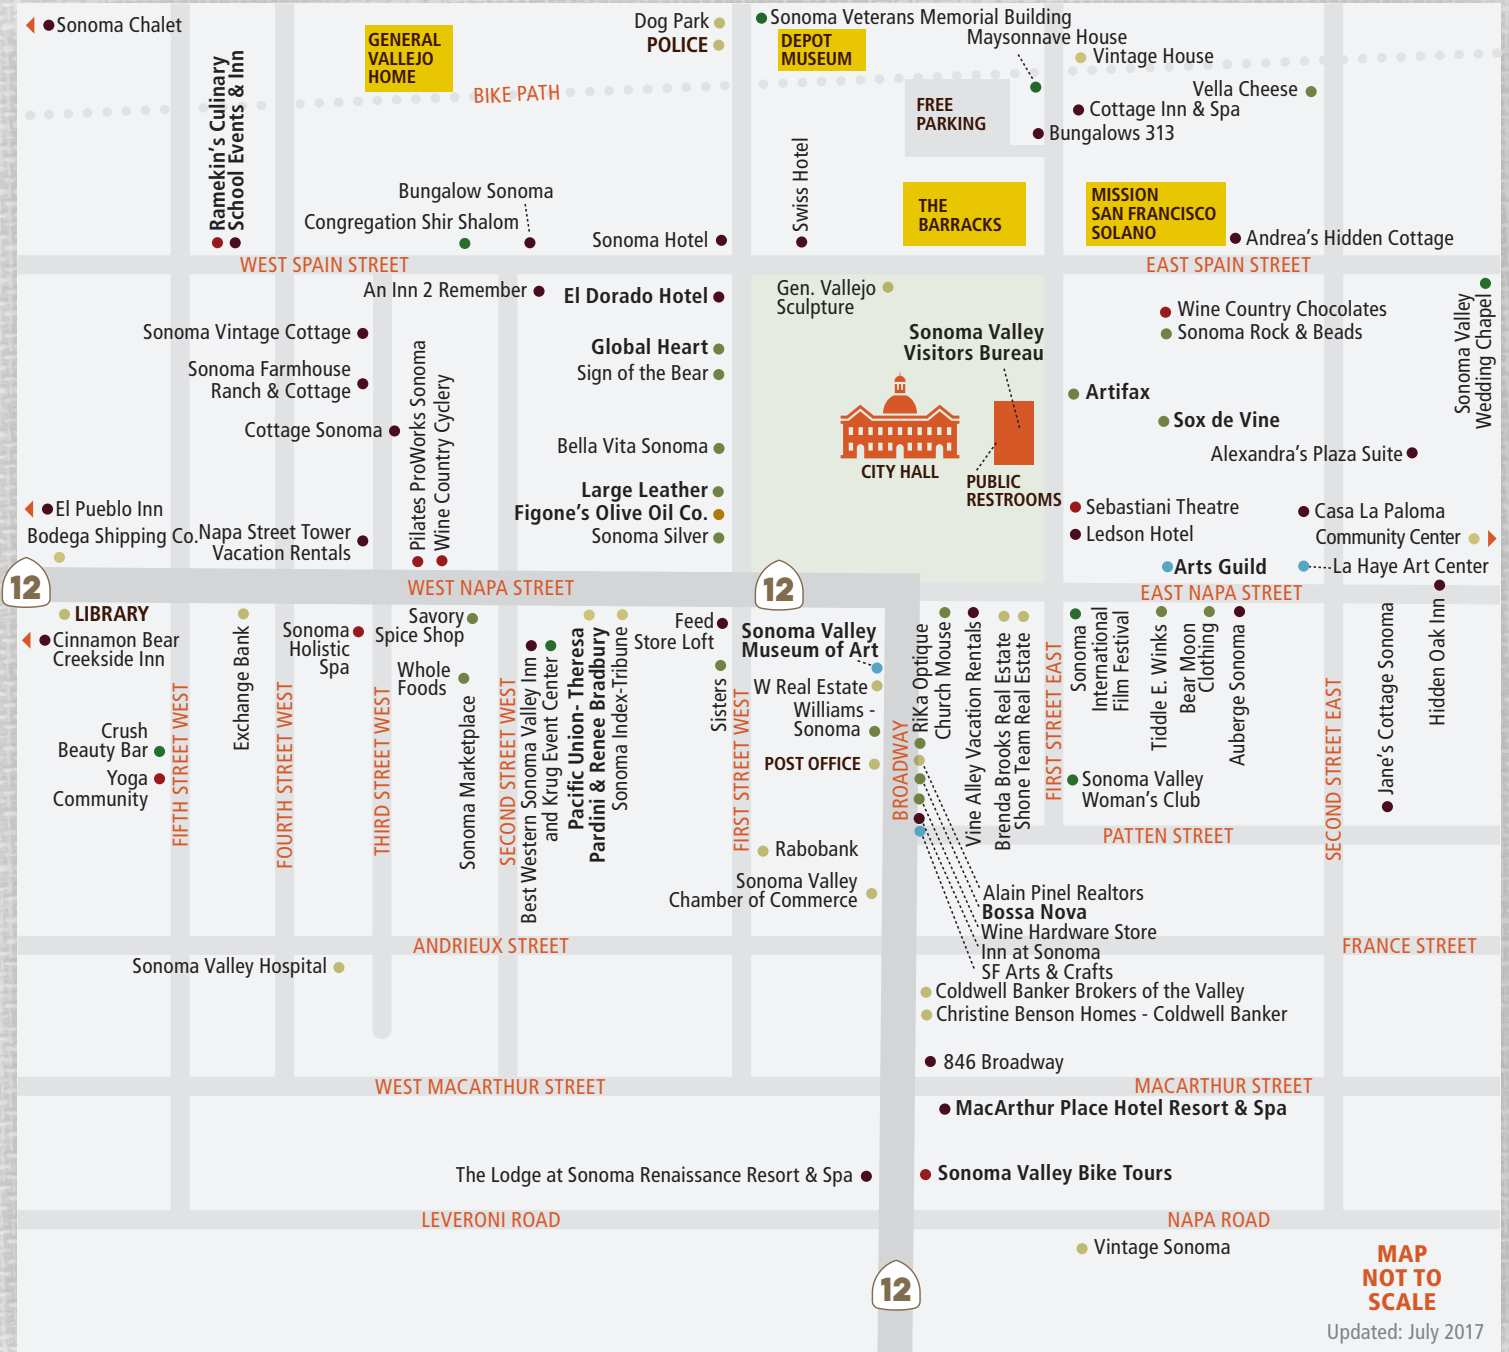

SONOMA PLAZA

WINERIES & RESTAURANTS

MAP NOT TO SCALE
Updated: July 2017

* Dogs are welcome around the perimeter of the Plaza park only. There is a dog park four blocks north on First St. West.

- FOOD + DINING
- WINE + WINERIES

1-866-996-1090
SONOMAVALLEY.COM

SONOMA PLAZA

MAP NOT TO SCALE
Updated: July 2017

* Dogs are welcome around the perimeter of the Plaza park only. There is a dog park four blocks north on First St. West.

- LODGING
- SHOPPING
- FUN THINGS TO DO
- SERVICES
- ARTS
- EVENT SITES & SERVICES