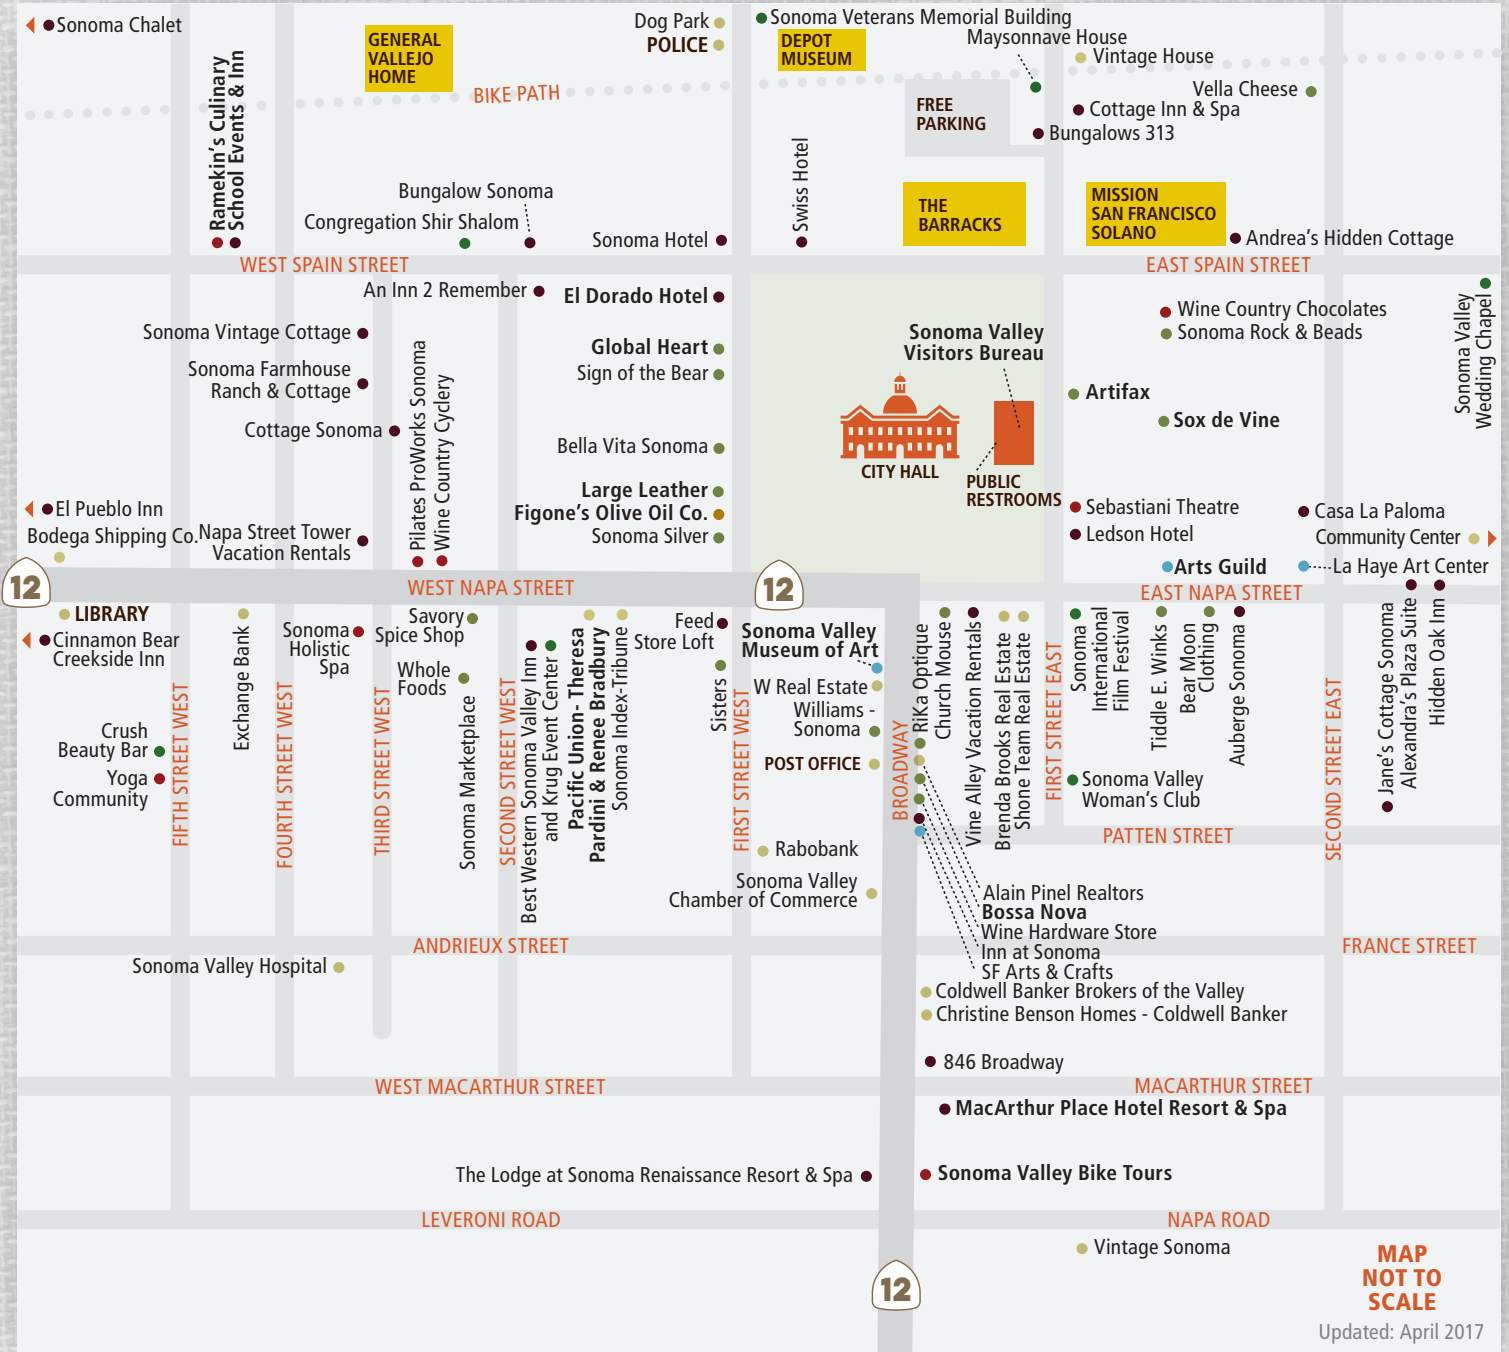

SONOMA PLAZA

WINERIES & RESTAURANTS

* Dogs are welcome around the perimeter of the Plaza park only. There is a dog park four blocks north on First St. West.

EXPERIENCE
Sonoma Valley
CALIFORNIA

1-866-996-1090
SONOMAVALLEY.COM

SONOMA PLAZA

* Dogs are welcome around the perimeter of the Plaza park only. There is a dog park four blocks north on First St. West.

- LODGING
- SHOPPING
- FUN THINGS TO DO
- SERVICES
- ARTS
- EVENT SITES & SERVICES