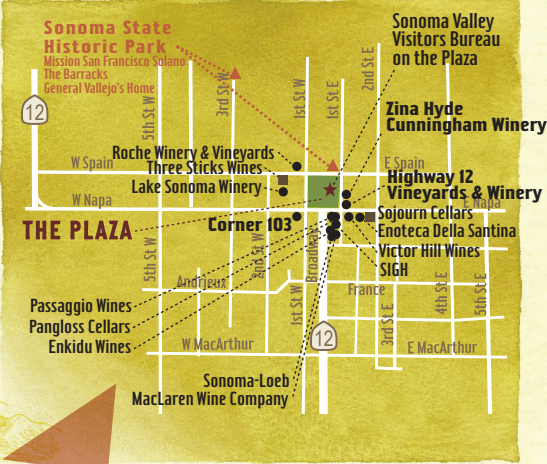

Sonoma Valley Wineries, Breweries and American Viticultural Areas

City of Sonoma

Sonoma County

Regional Map

Legend

- Open to the public
- By appointment only
- ▲ Regional & State Parks
- ★ SVVB Visitor Centers

SONOMA VALLEY
VISITORS BUREAU

REAL WINE COUNTRY

Sonoma Valley Visitors Bureau

453 First Street East, Sonoma, CA 95476 23570 Highway 121, Sonoma, CA 95476
toll free 1-866-996-1090 p 707-996-1090 f 996-9212 www.sonomavalley.com