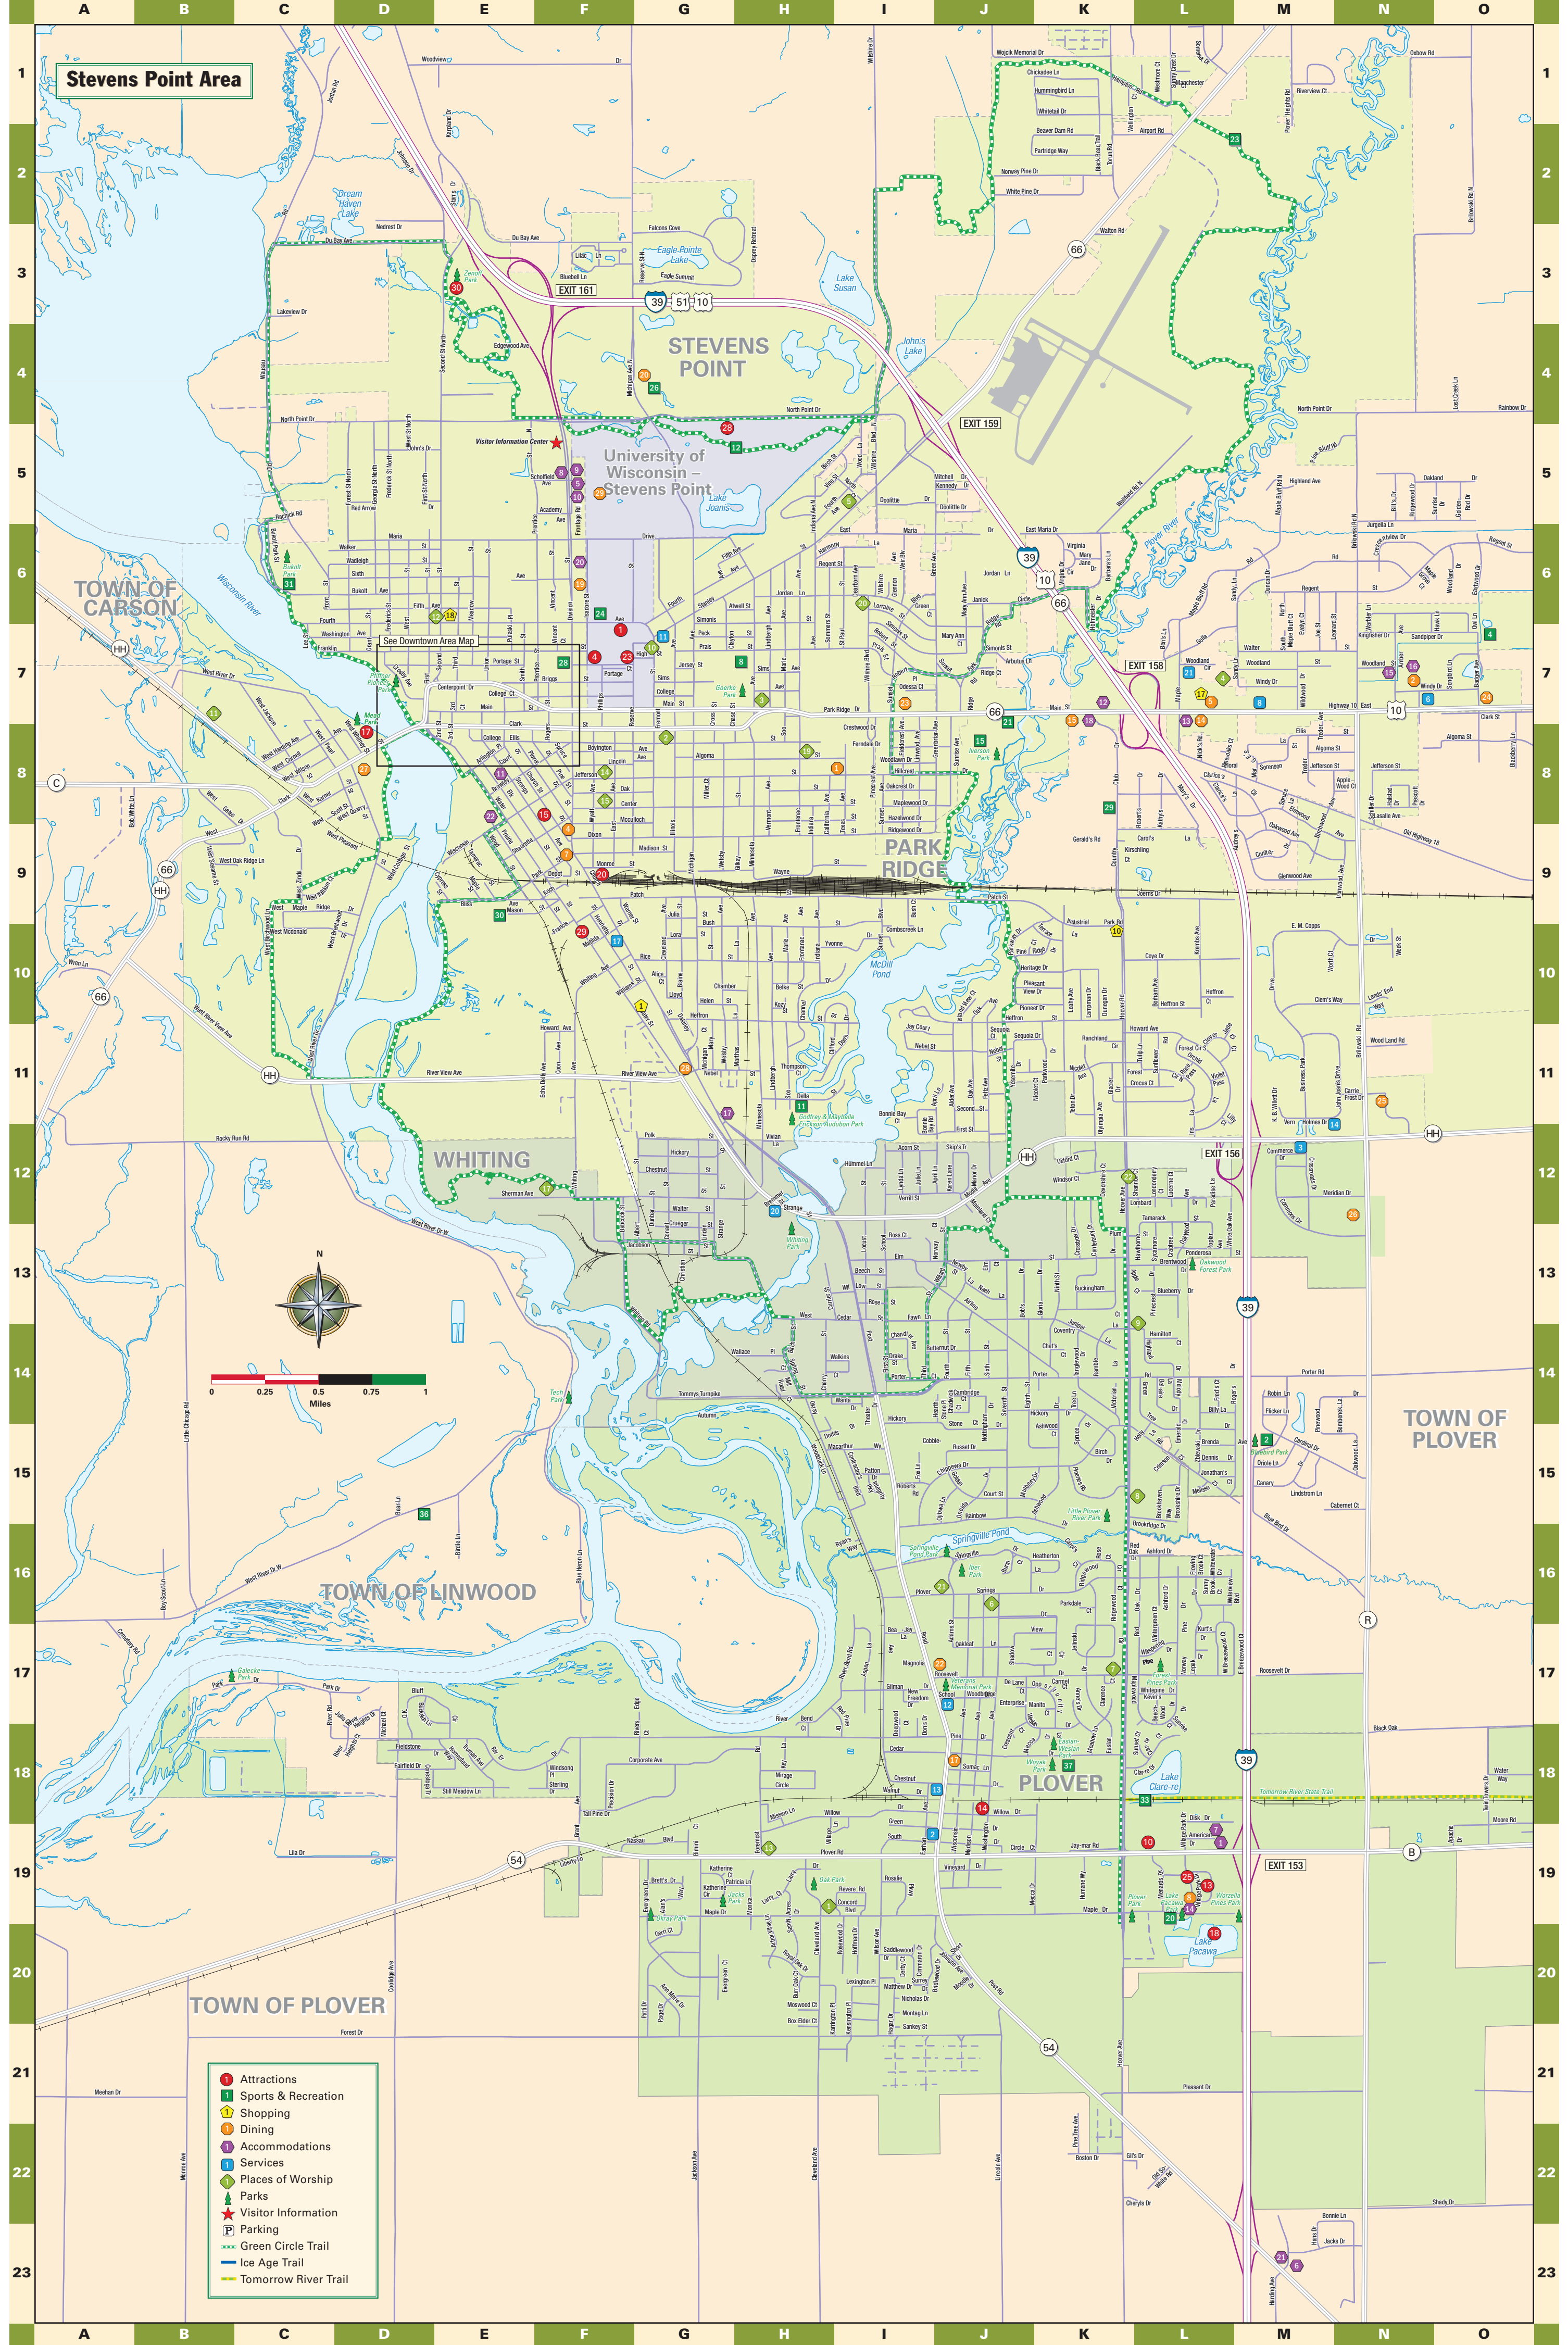

Stevens Point Area
Serving Portage County in Central Wisconsin

STREET MAPS

MAPS OF STEVENS POINT AREA, DOWNTOWN STEVENS POINT, PORTAGE COUNTY, AMHERST, LAKE DUBAY, PLOVER, TOWN OF PLOVER AND NELSONVILLE

StevensPointArea.com

- Stevens Point Area Map Street Index**
- 1. Adams Ave
 - 2. Adams St
 - 3. Adams St
 - 4. Adams St
 - 5. Adams St
 - 6. Adams St
 - 7. Adams St
 - 8. Adams St
 - 9. Adams St
 - 10. Adams St
 - 11. Adams St
 - 12. Adams St
 - 13. Adams St
 - 14. Adams St
 - 15. Adams St
 - 16. Adams St
 - 17. Adams St
 - 18. Adams St
 - 19. Adams St
 - 20. Adams St
 - 21. Adams St
 - 22. Adams St
 - 23. Adams St
 - 24. Adams St
 - 25. Adams St
 - 26. Adams St
 - 27. Adams St
 - 28. Adams St
 - 29. Adams St
 - 30. Adams St
 - 31. Adams St
 - 32. Adams St
 - 33. Adams St
 - 34. Adams St
 - 35. Adams St
 - 36. Adams St
 - 37. Adams St
 - 38. Adams St
 - 39. Adams St
 - 40. Adams St
 - 41. Adams St
 - 42. Adams St
 - 43. Adams St
 - 44. Adams St
 - 45. Adams St
 - 46. Adams St
 - 47. Adams St
 - 48. Adams St
 - 49. Adams St
 - 50. Adams St
 - 51. Adams St
 - 52. Adams St
 - 53. Adams St
 - 54. Adams St
 - 55. Adams St
 - 56. Adams St
 - 57. Adams St
 - 58. Adams St
 - 59. Adams St
 - 60. Adams St
 - 61. Adams St
 - 62. Adams St
 - 63. Adams St
 - 64. Adams St
 - 65. Adams St
 - 66. Adams St
 - 67. Adams St
 - 68. Adams St
 - 69. Adams St
 - 70. Adams St
 - 71. Adams St
 - 72. Adams St
 - 73. Adams St
 - 74. Adams St
 - 75. Adams St
 - 76. Adams St
 - 77. Adams St
 - 78. Adams St
 - 79. Adams St
 - 80. Adams St
 - 81. Adams St
 - 82. Adams St
 - 83. Adams St
 - 84. Adams St
 - 85. Adams St
 - 86. Adams St
 - 87. Adams St
 - 88. Adams St
 - 89. Adams St
 - 90. Adams St
 - 91. Adams St
 - 92. Adams St
 - 93. Adams St
 - 94. Adams St
 - 95. Adams St
 - 96. Adams St
 - 97. Adams St
 - 98. Adams St
 - 99. Adams St
 - 100. Adams St