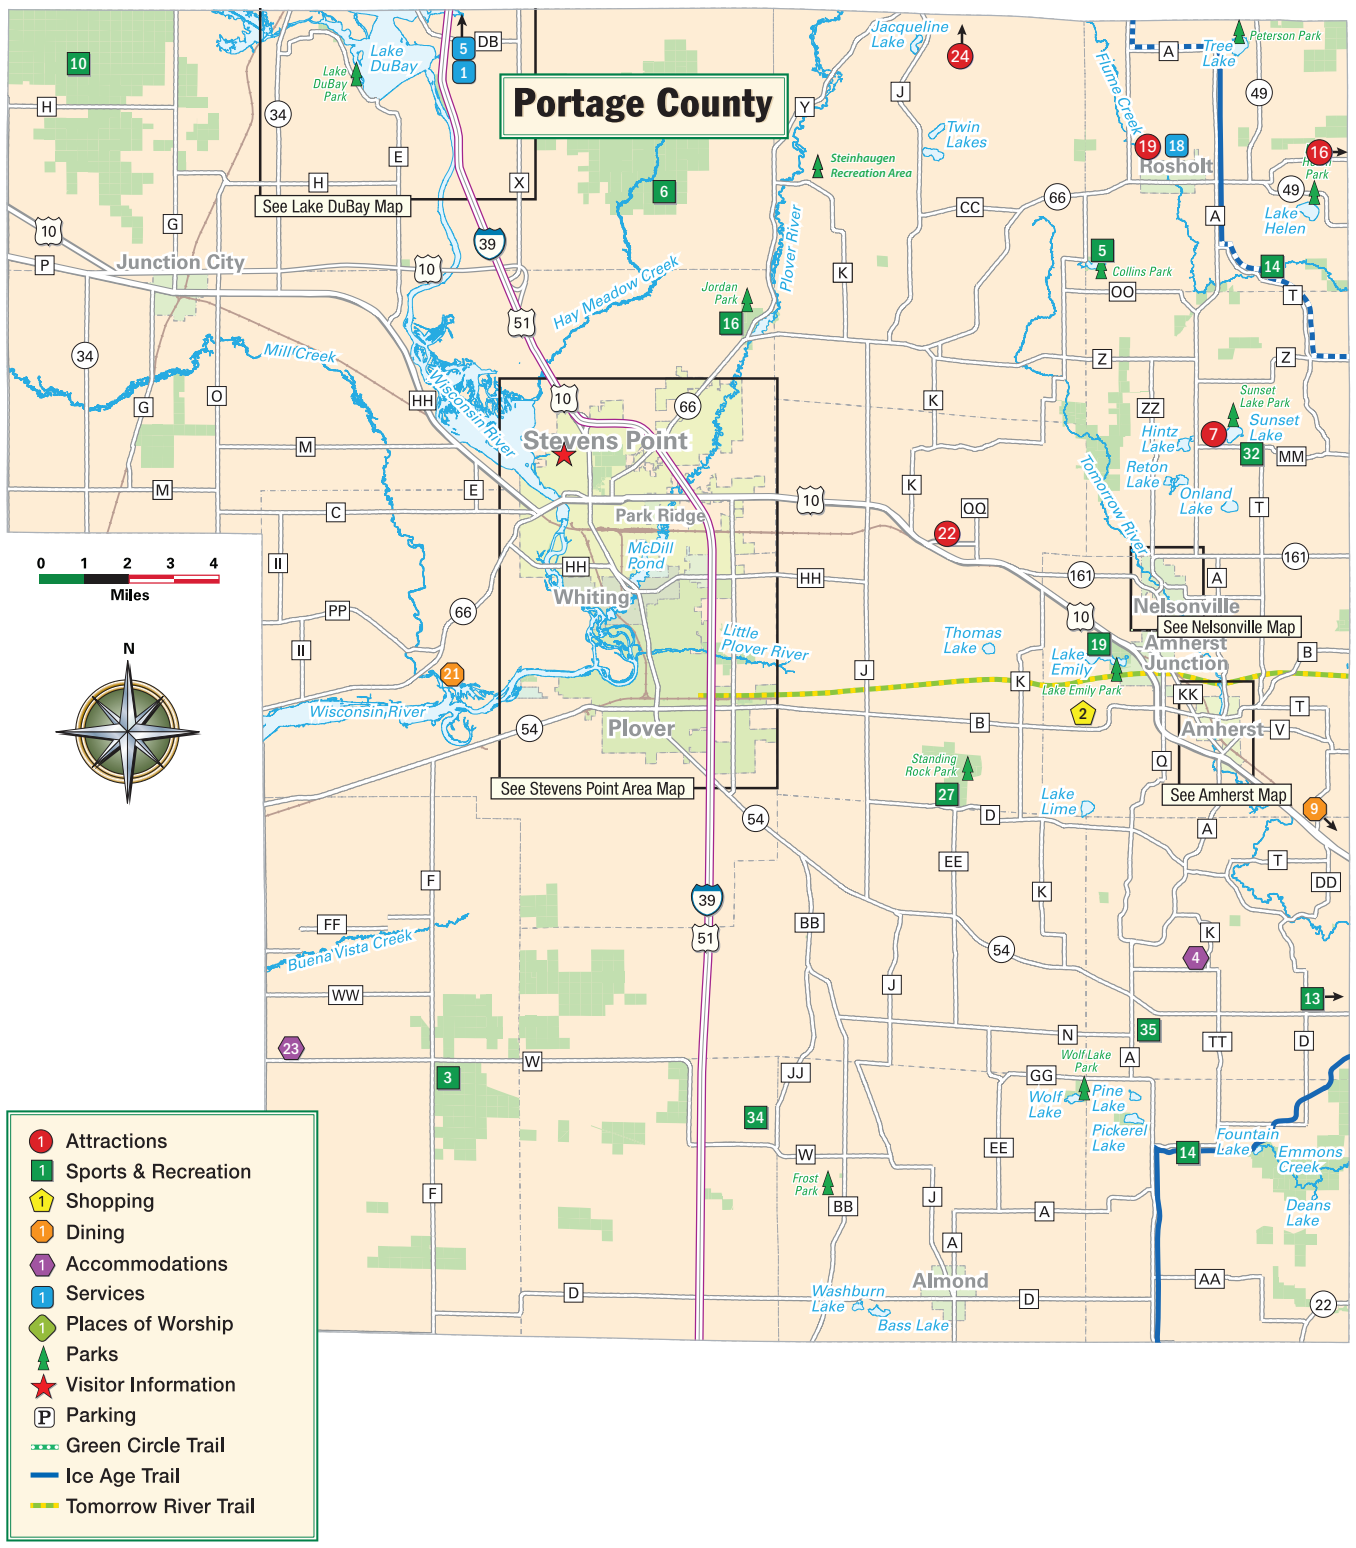

Portage County

Stevens Point Area
Serving Portage County in Central Wisconsin

STREET MAPS

MAPS OF STEVENS POINT AREA, DOWNTOWN STEVENS POINT, PORTAGE COUNTY, AMHERST, LAKE DUBAY, PLOVER, TOWN OF PLOVER AND NELSONVILLE

StevensPointArea.com

1. **Stevens Point Area Map Street Index**
1. Adams Ave
  2. Adams St
  3. Adams St
  4. Adams St
  5. Adams St
  6. Adams St
  7. Adams St
  8. Adams St
  9. Adams St
  10. Adams St
  11. Adams St
  12. Adams St
  13. Adams St
  14. Adams St
  15. Adams St
  16. Adams St
  17. Adams St
  18. Adams St
  19. Adams St
  20. Adams St
  21. Adams St
  22. Adams St
  23. Adams St
  24. Adams St
  25. Adams St
  26. Adams St
  27. Adams St
  28. Adams St
  29. Adams St
  30. Adams St
  31. Adams St
  32. Adams St
  33. Adams St
  34. Adams St
  35. Adams St
  36. Adams St
  37. Adams St
  38. Adams St
  39. Adams St
  40. Adams St
  41. Adams St
  42. Adams St
  43. Adams St
  44. Adams St
  45. Adams St
  46. Adams St
  47. Adams St
  48. Adams St
  49. Adams St
  50. Adams St
  51. Adams St
  52. Adams St
  53. Adams St
  54. Adams St
  55. Adams St
  56. Adams St
  57. Adams St
  58. Adams St
  59. Adams St
  60. Adams St
  61. Adams St
  62. Adams St
  63. Adams St
  64. Adams St
  65. Adams St
  66. Adams St
  67. Adams St
  68. Adams St
  69. Adams St
  70. Adams St
  71. Adams St
  72. Adams St
  73. Adams St
  74. Adams St
  75. Adams St
  76. Adams St
  77. Adams St
  78. Adams St
  79. Adams St
  80. Adams St
  81. Adams St
  82. Adams St
  83. Adams St
  84. Adams St
  85. Adams St
  86. Adams St
  87. Adams St
  88. Adams St
  89. Adams St
  90. Adams St
  91. Adams St
  92. Adams St
  93. Adams St
  94. Adams St
  95. Adams St
  96. Adams St
  97. Adams St
  98. Adams St
  99. Adams St
  100. Adams St