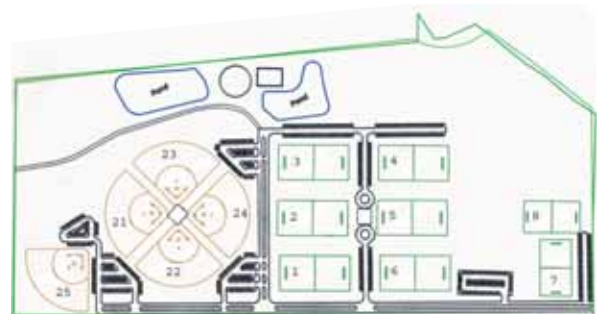

Facility Specifications

5–Baseball / Softball Diamonds

Concessions Yes

8–Soccer Fields