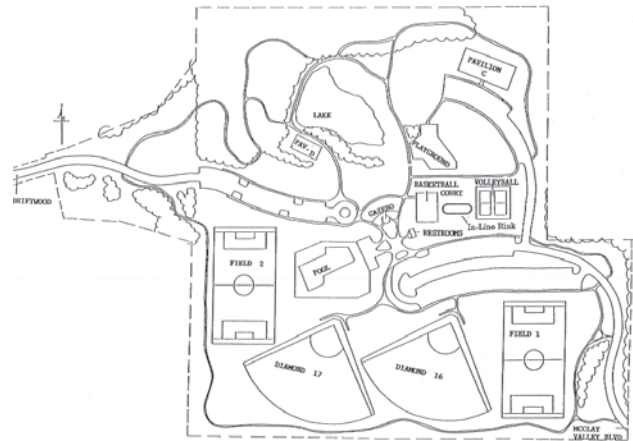

Facility Specifications

2–Baseball / Softball Diamonds

1–Basketball Court

4–Horseshoe Pits

2–Sand Volleyball Courts

2–Soccer Fields

CITY CENTRE PARK

#1 St. Peters Centre Boulevard | St. Peters, MO 63376