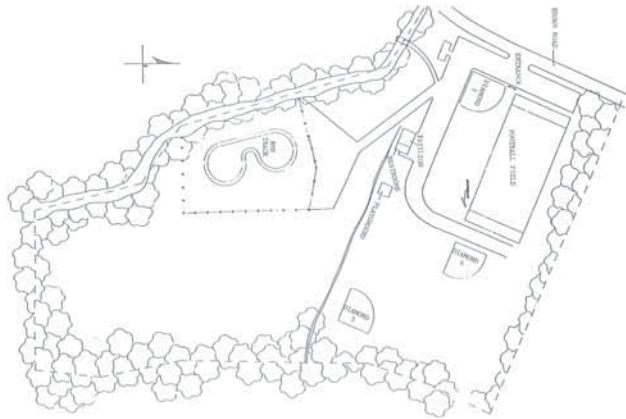

Size 22 acres

Lighting Yes (all but 1 diamond)

Restrooms Yes

Concessions Yes

Facility Specifications

3–Baseball / Softball Diamonds (youth size)

1–Football Field

LAUREL PARK