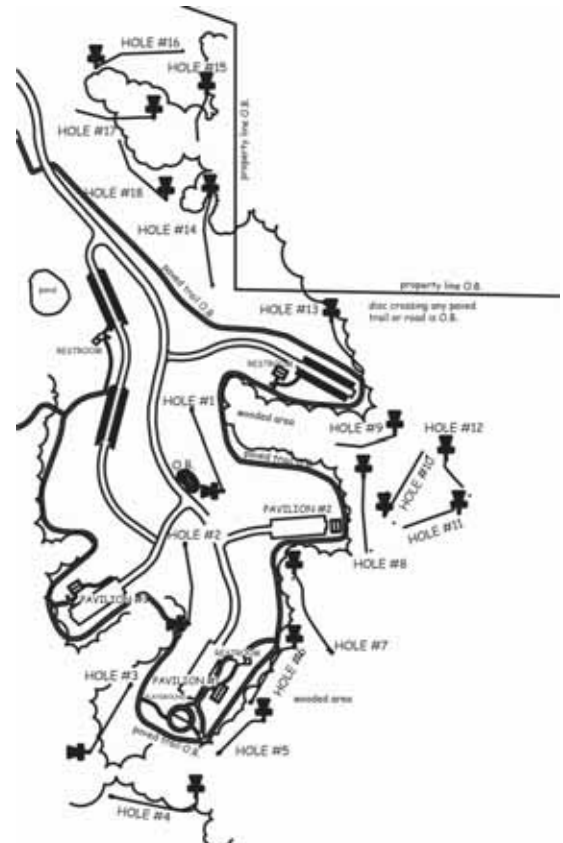

1-Disc Golf Course (6 holes)

2-Sand Volleyball Courts

1-Skate Park

Quail Ridge Park Disc Golf Course

Quail Ridge Park features an 18-hole disc golf course that stretches nearly 6,100 feet from the white tees and 4,500 feet from the red tees. Free and open to all comers, the course offers a nice mix of short and long holes that travel in and out of the surrounding woods to provide players of all skill levels with a variety of challenges. Elevation changes and tricky pin placements make this course a hit with both beginners and skilled players alike. Par at the course is 54.

Disc golf provides a unique twist on the traditional game by combining it with the favorite pastime of tossing flying discs. Game play follows rules very similar to golf, where players track how many

“strokes” (tosses) it takes to get from tee to “hole” (basket). Players can carry up to 16 discs for varying shots, although first-timers can be quite successful with just one well-tossed disc.

Quail Ridge Park is conveniently located near the intersection of Interstate 70 and Highway 40/61 in Wentzville. From I-70, go south on Highway 40/61 to the first stoplight (Callahan Road) and turn right. Make an immediate right onto Quail Ridge Parkway and follow into the park. Turn left on Bluestem Drive within the park, and the disc golf course will begin at the first street on your left.

For more information, call 636-949-7535 or visit www.stccparks.org.