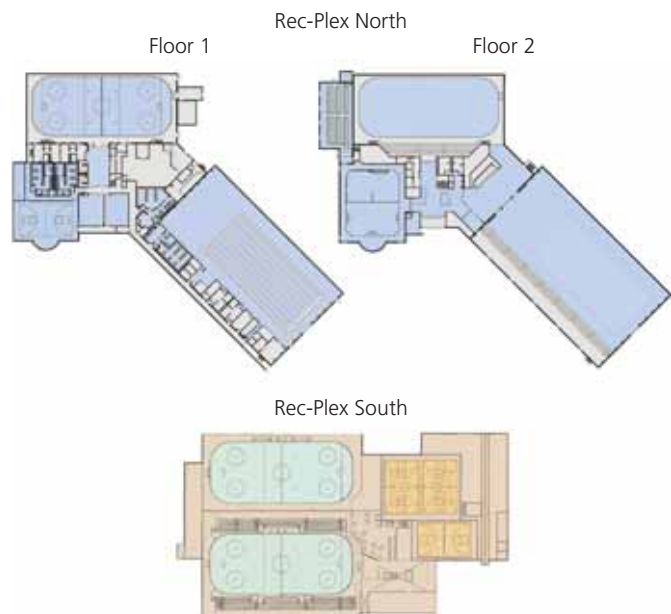

MULTI-PURPOSE COURT

Dimensions 5,235 sq ft
Number of Courts 1
Type of Surface Rubberized
Scoreboard Yes