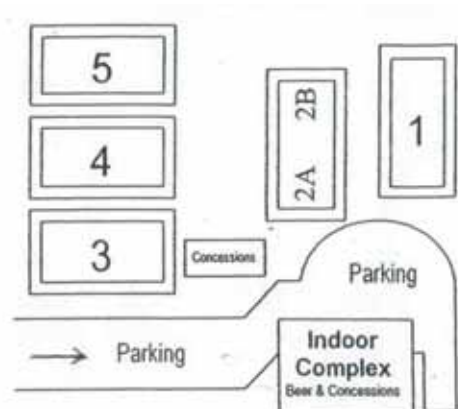

TONY GLAVIN SOCCER COMPLEX

2 Woodlands Parkway | P.O. Box 17
Cottleville, MO 63338 | p 636-939-5151 | f 636-939-4117
www.tonyglavin.com

Sports the Facility Can Host: Soccer

The Tony Glavin Soccer Complex is home of the St. Louis Lions Soccer Club, member of the United Soccer League. Outdoor pavilion has electricity. Indoor soccer field is available for hourly rental. Outdoor soccer fields have limited availability for limited rental.

Number of Fields 6
(1 indoor, 5 outdoor)
Outside Catering No

Parking Capacity 175 (paved)
Concessions Yes

INDOOR FIELD

Dimensions 60 ft x 120 ft
Type of Surface Turf
Lighting Yes

Locker Rooms Yes
Seating Capacity 75-100

OUTDOOR FIELDS

Dimensions Various
Type of Surface Grass
Lighting No

Locker Rooms Yes
Seating Capacity 1,000 (main field)