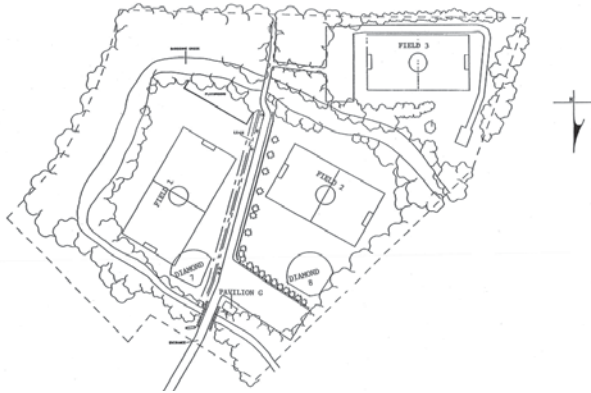

CITY OF ST. PETERS PARKS & RECREATION

100 Boones Hill Drive | St. Peters, MO 63376 | p 636-477-6600 | f 636-278-2397 | www.stpetersmo.net

RABBIT RUN PARK

#10 Mayfield | St. Peters, MO 63376

Sports the Facility Can Host: Baseball, Soccer, and Softball

Size 19 acres

Lighting No

Restrooms Yes

Concessions No

Facility Specifications

2–Baseball / Softball Diamonds

2–Soccer Fields (seasonal overlay)