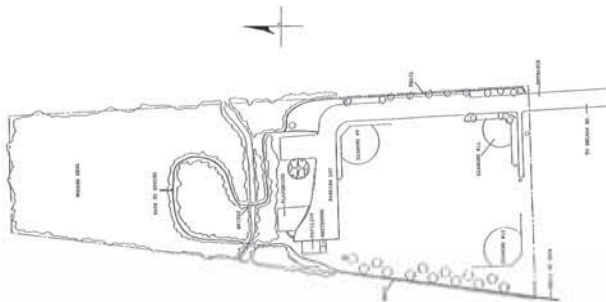

Facility Specifications

3–Baseball / Softball Diamonds

1–Soccer Field (seasonal overlay)