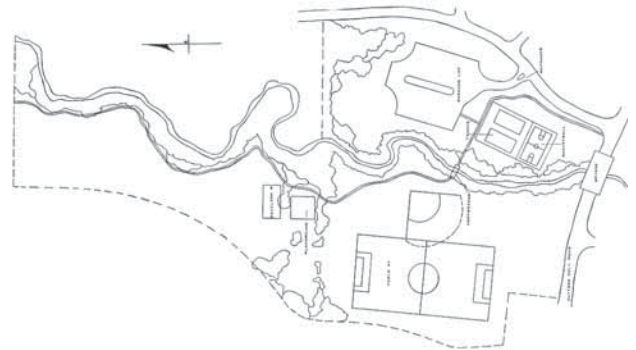

Facility Specifications

1–Baseball / Softball Diamond

1–Basketball Court

1–Soccer Field

2–Tennis Courts