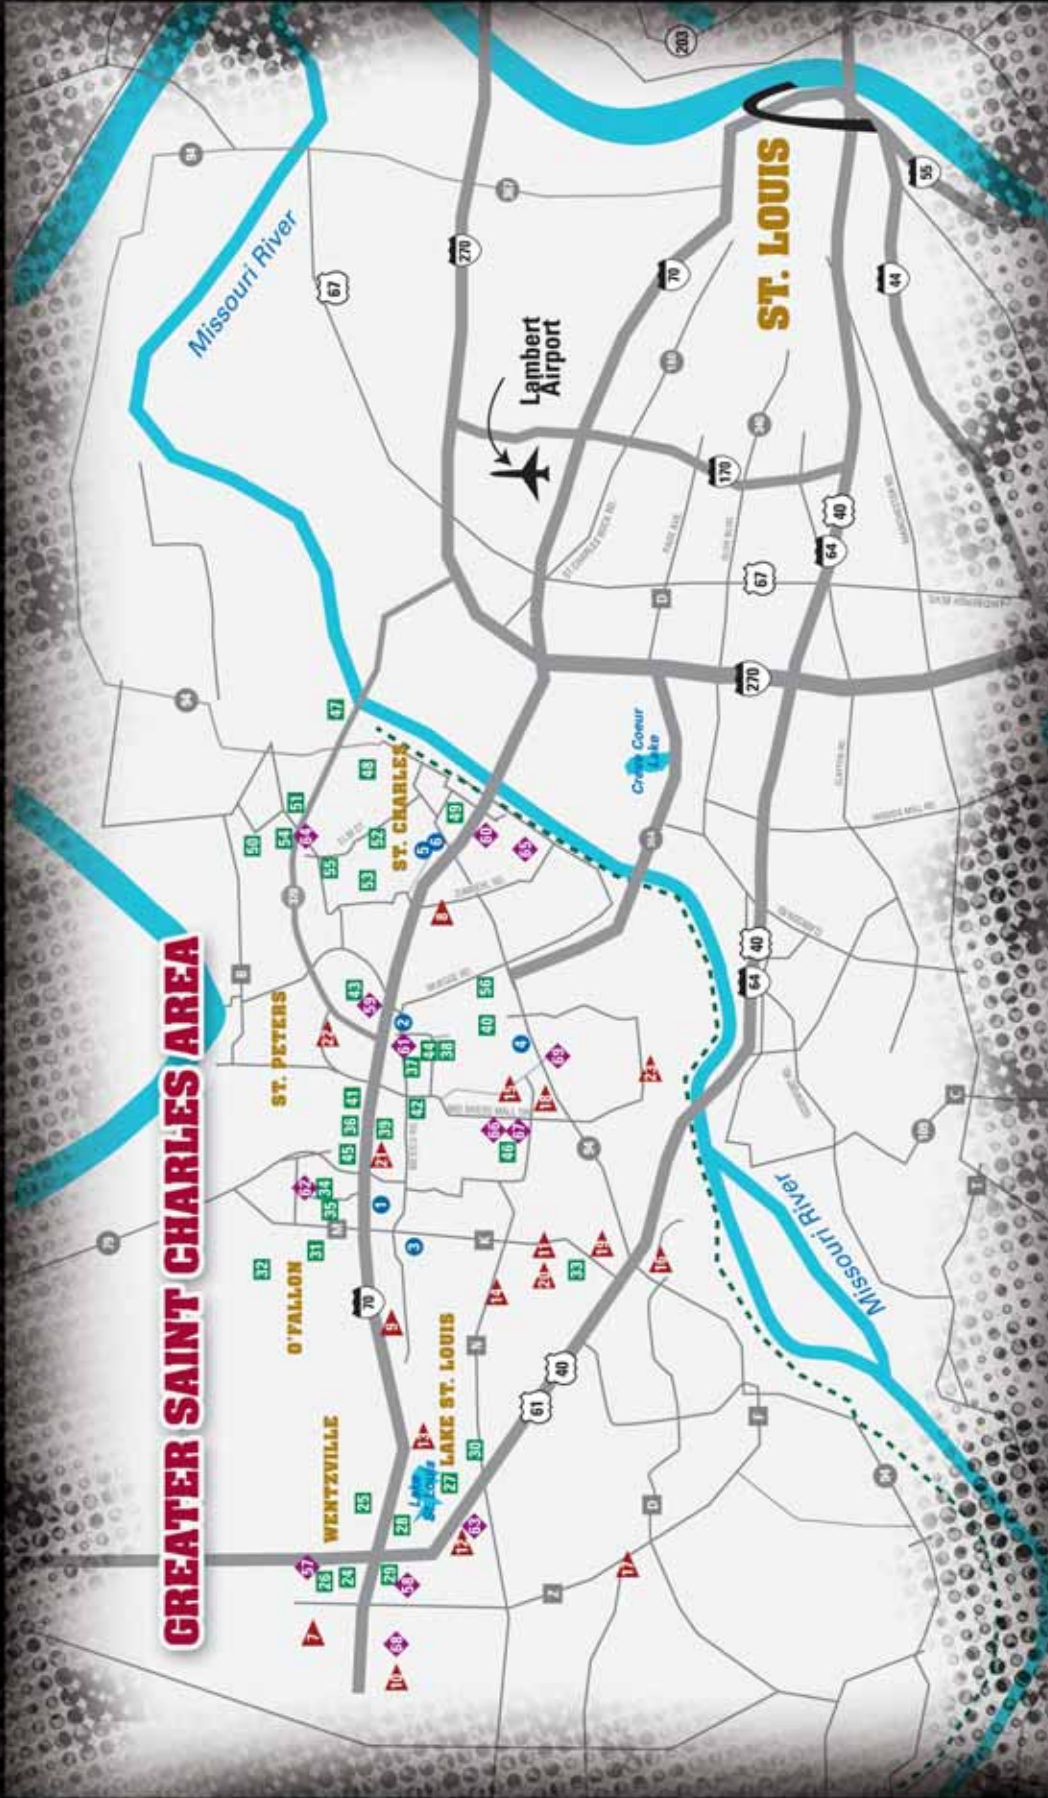

BOWLING

- 1 Brunswick Zone XL St. Peters
- 2 Cave Springs Lanes
- 3 Frontier Bowling Lanes
- 4 Harvest Lanes
- 5 Plaza Lanes
- 6 St. Charles Lanes

GOLF

- 7 Bear Creek Golf Club
- 8 Bogey Hills Country Club
- 9 The Falls Golf Club
- 10 Golf Club of Wentzville
- 11 Golf Headquarters Family Golfplex
- 12 Heritage of Hawk Ridge

PARKS

- 24 Fireman's Park
- 25 Memorial Park
- 26 Progress Park

VENUES

- 27 Boulevard Park
- 28 Founders Park Sports Complex
- 29 Quail Ridge Park
- 30 Youth Activity Park
- 31 Civic Park
- 32 Dames Park
- 33 O'Fallon Sports Park
- 34 Ozzie Smith Sports Complex
- 35 Paul A. Westhoff Memorial Park
- 36 Brown Road Park
- 37 City Centre Park
- 38 Covenant Park
- 39 Golf & Recreation Center
- 40 Laurel Park
- 41 Old Town Park
- 42 Rabbit Run Park

VENUES

- 43 Shady Springs Park
- 44 Spencer Creek Park
- 45 Sports Center Park
- 46 Woodlands Sports Park
- 47 Point DuSable Park
- 48 Blanchette Park
- 49 Boone's Lick Park
- 50 Fountain Lakes Park
- 51 Fox Hill Park
- 52 Jaycee Park
- 53 McNair Park
- 54 St. Charles Soccer Complex Park
- 55 Schneider/Kiwanis Park
- 56 Wapelhorst Park

VENUES

- 57 Lindenwood Ice Arena
- 58 National Horseshoe Pitchers Association Hall of Fame
- 59 Omni Sportsplex
- 60 St. Charles Convention Center
- 61 St. Peters Rec Plex
- 62 T.R. Hughes Ball Park
- 63 The National Equestrian Center
- 64 The Batters Box
- 65 The Family Arena
- 66 Tony Glavin Soccer Complex
- 67 Vetta Sports-St. Charles
- 68 Wacky Warriors
- 69 West James Courts