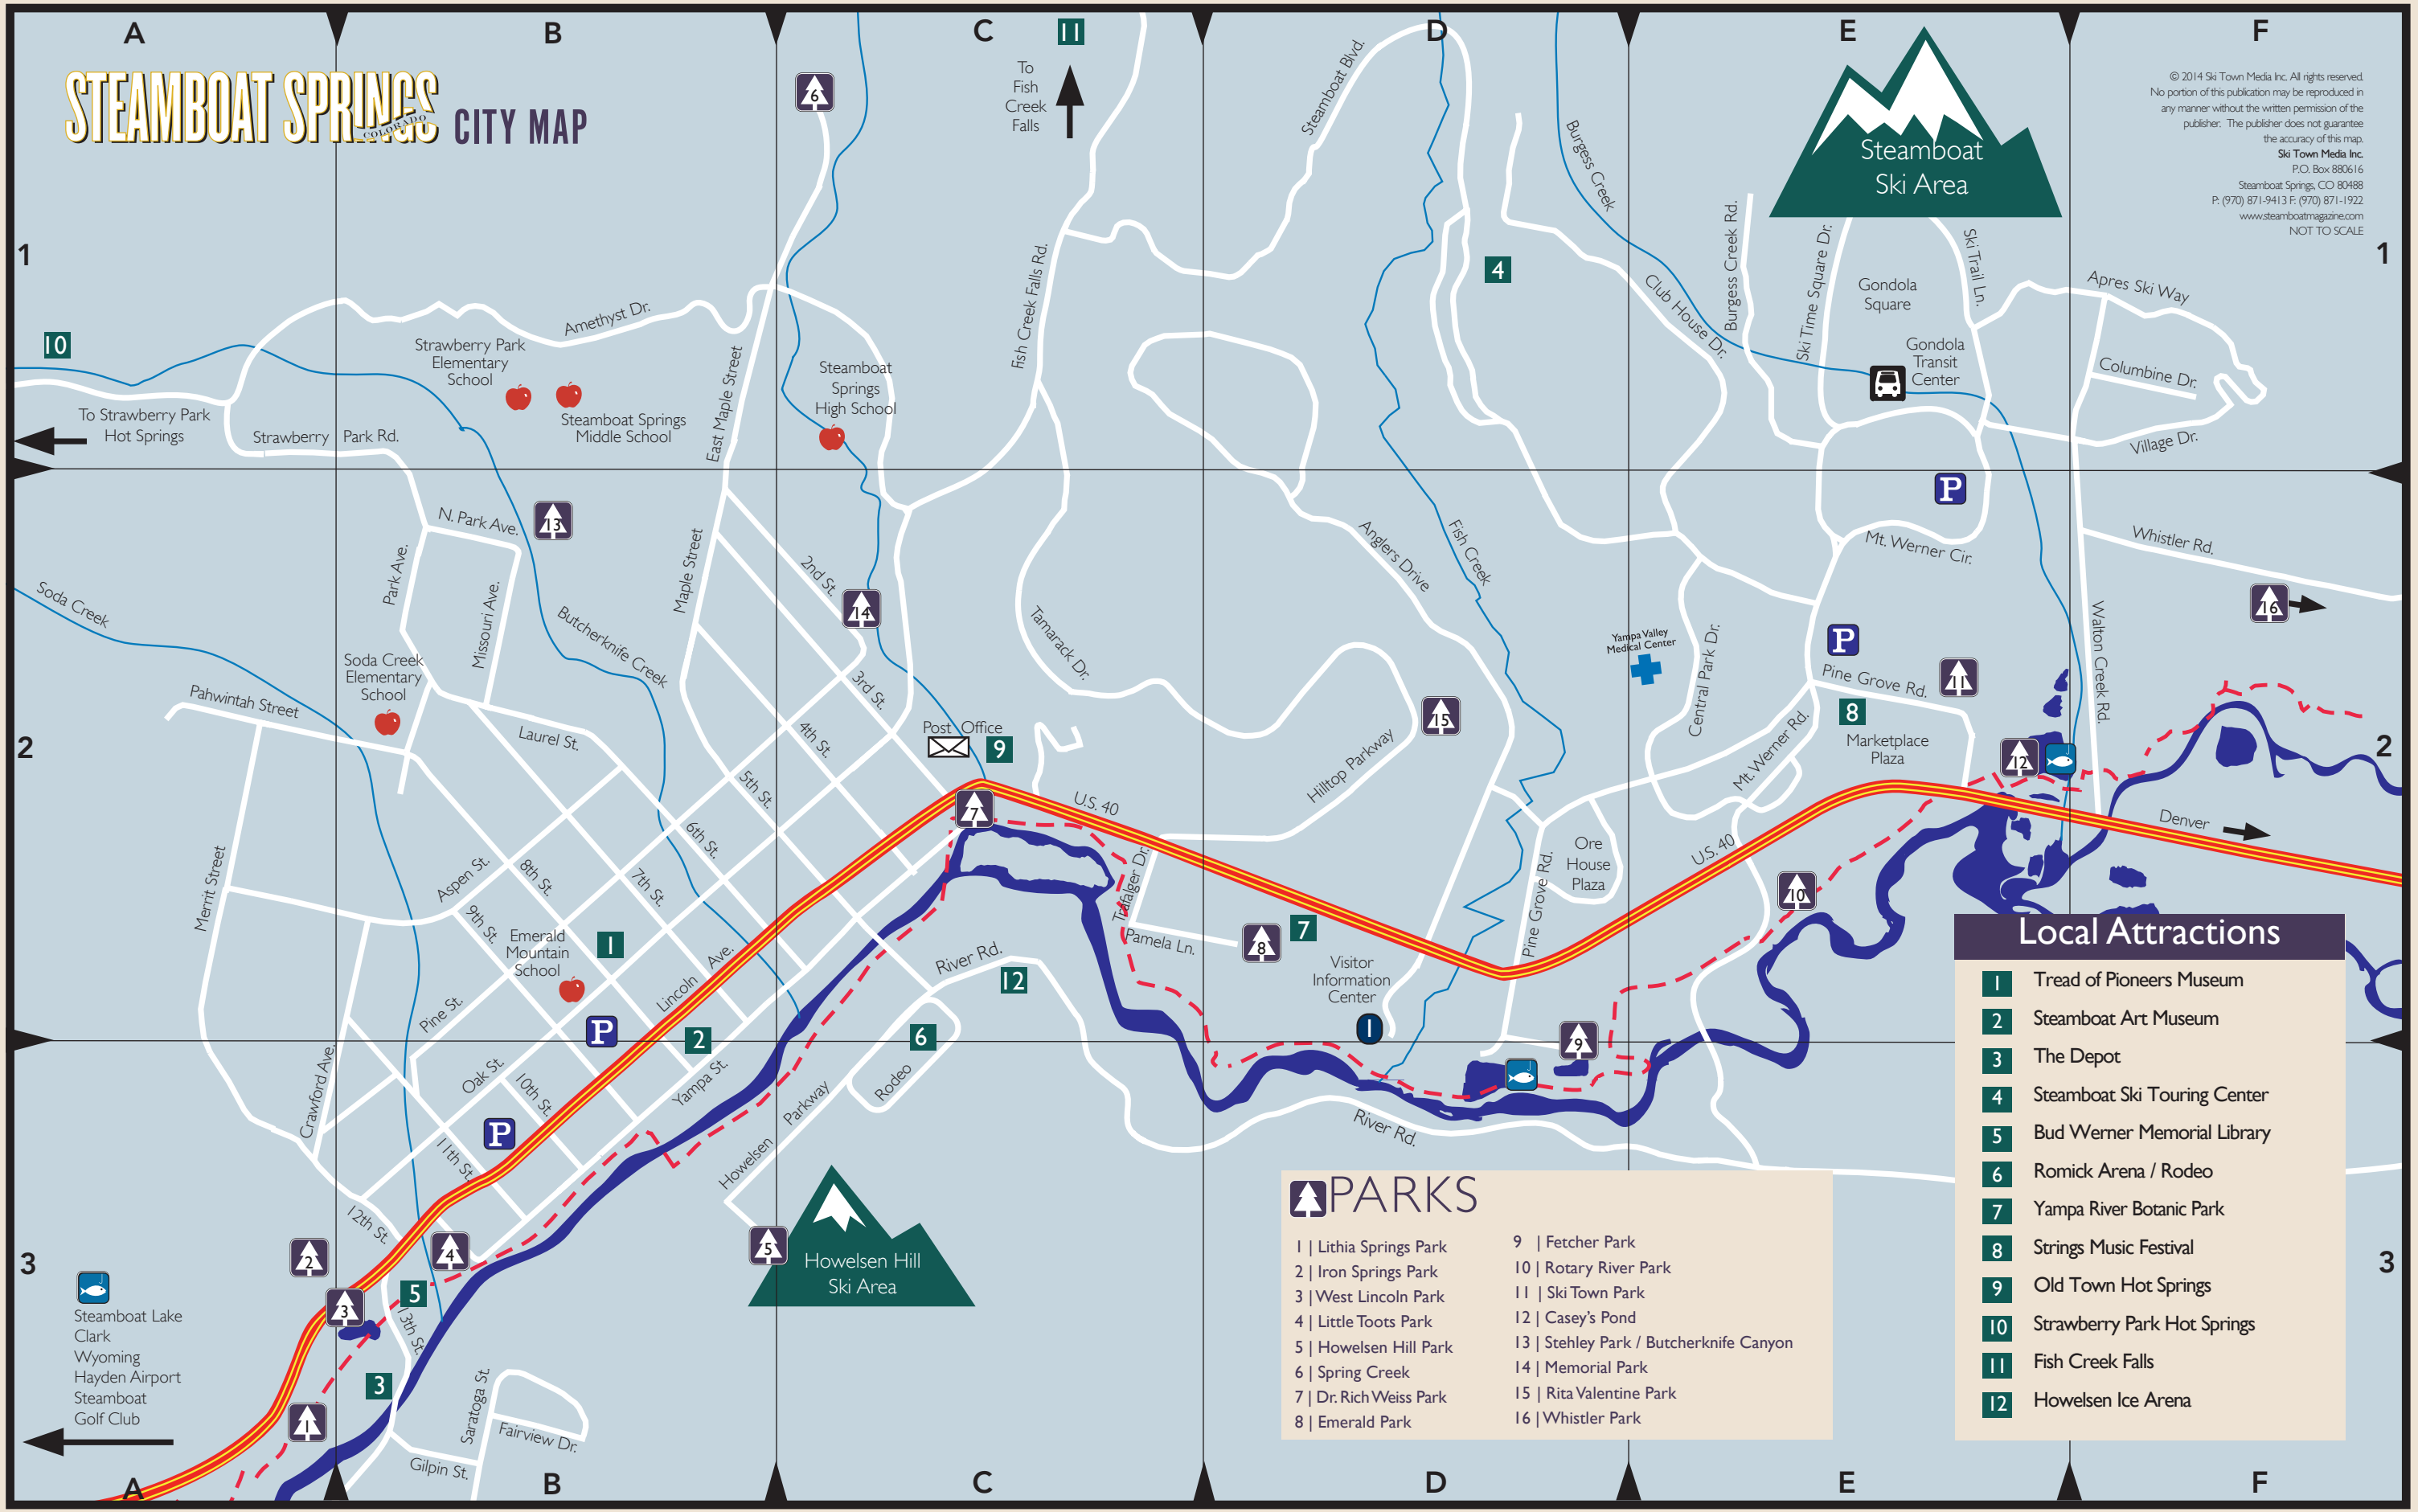

STEAMBOAT SPRINGS CITY MAP

© 2014 Ski Town Media Inc. All rights reserved.
 No portion of this publication may be reproduced in any manner without the written permission of the publisher. The publisher does not guarantee the accuracy of this map.
 Ski Town Media Inc.
 P.O. Box 880616
 Steamboat Springs, CO 80488
 P: (970) 871-9413 F: (970) 871-1922
 www.steamboatmagazine.com
 NOT TO SCALE

Local Attractions

- 1 | Tread of Pioneers Museum
- 2 | Steamboat Art Museum
- 3 | The Depot
- 4 | Steamboat Ski Touring Center
- 5 | Bud Werner Memorial Library
- 6 | Romick Arena / Rodeo
- 7 | Yampa River Botanic Park
- 8 | Strings Music Festival
- 9 | Old Town Hot Springs
- 10 | Strawberry Park Hot Springs
- 11 | Fish Creek Falls
- 12 | Howelsen Ice Arena

PARKS

- 1 | Lithia Springs Park
- 2 | Iron Springs Park
- 3 | West Lincoln Park
- 4 | Little Toots Park
- 5 | Howelsen Hill Park
- 6 | Spring Creek
- 7 | Dr. Rich Weiss Park
- 8 | Emerald Park
- 9 | Fetcher Park
- 10 | Rotary River Park
- 11 | Ski Town Park
- 12 | Casey's Pond
- 13 | Stehley Park / Butcherknife Canyon
- 14 | Memorial Park
- 15 | Rita Valentine Park
- 16 | Whistler Park