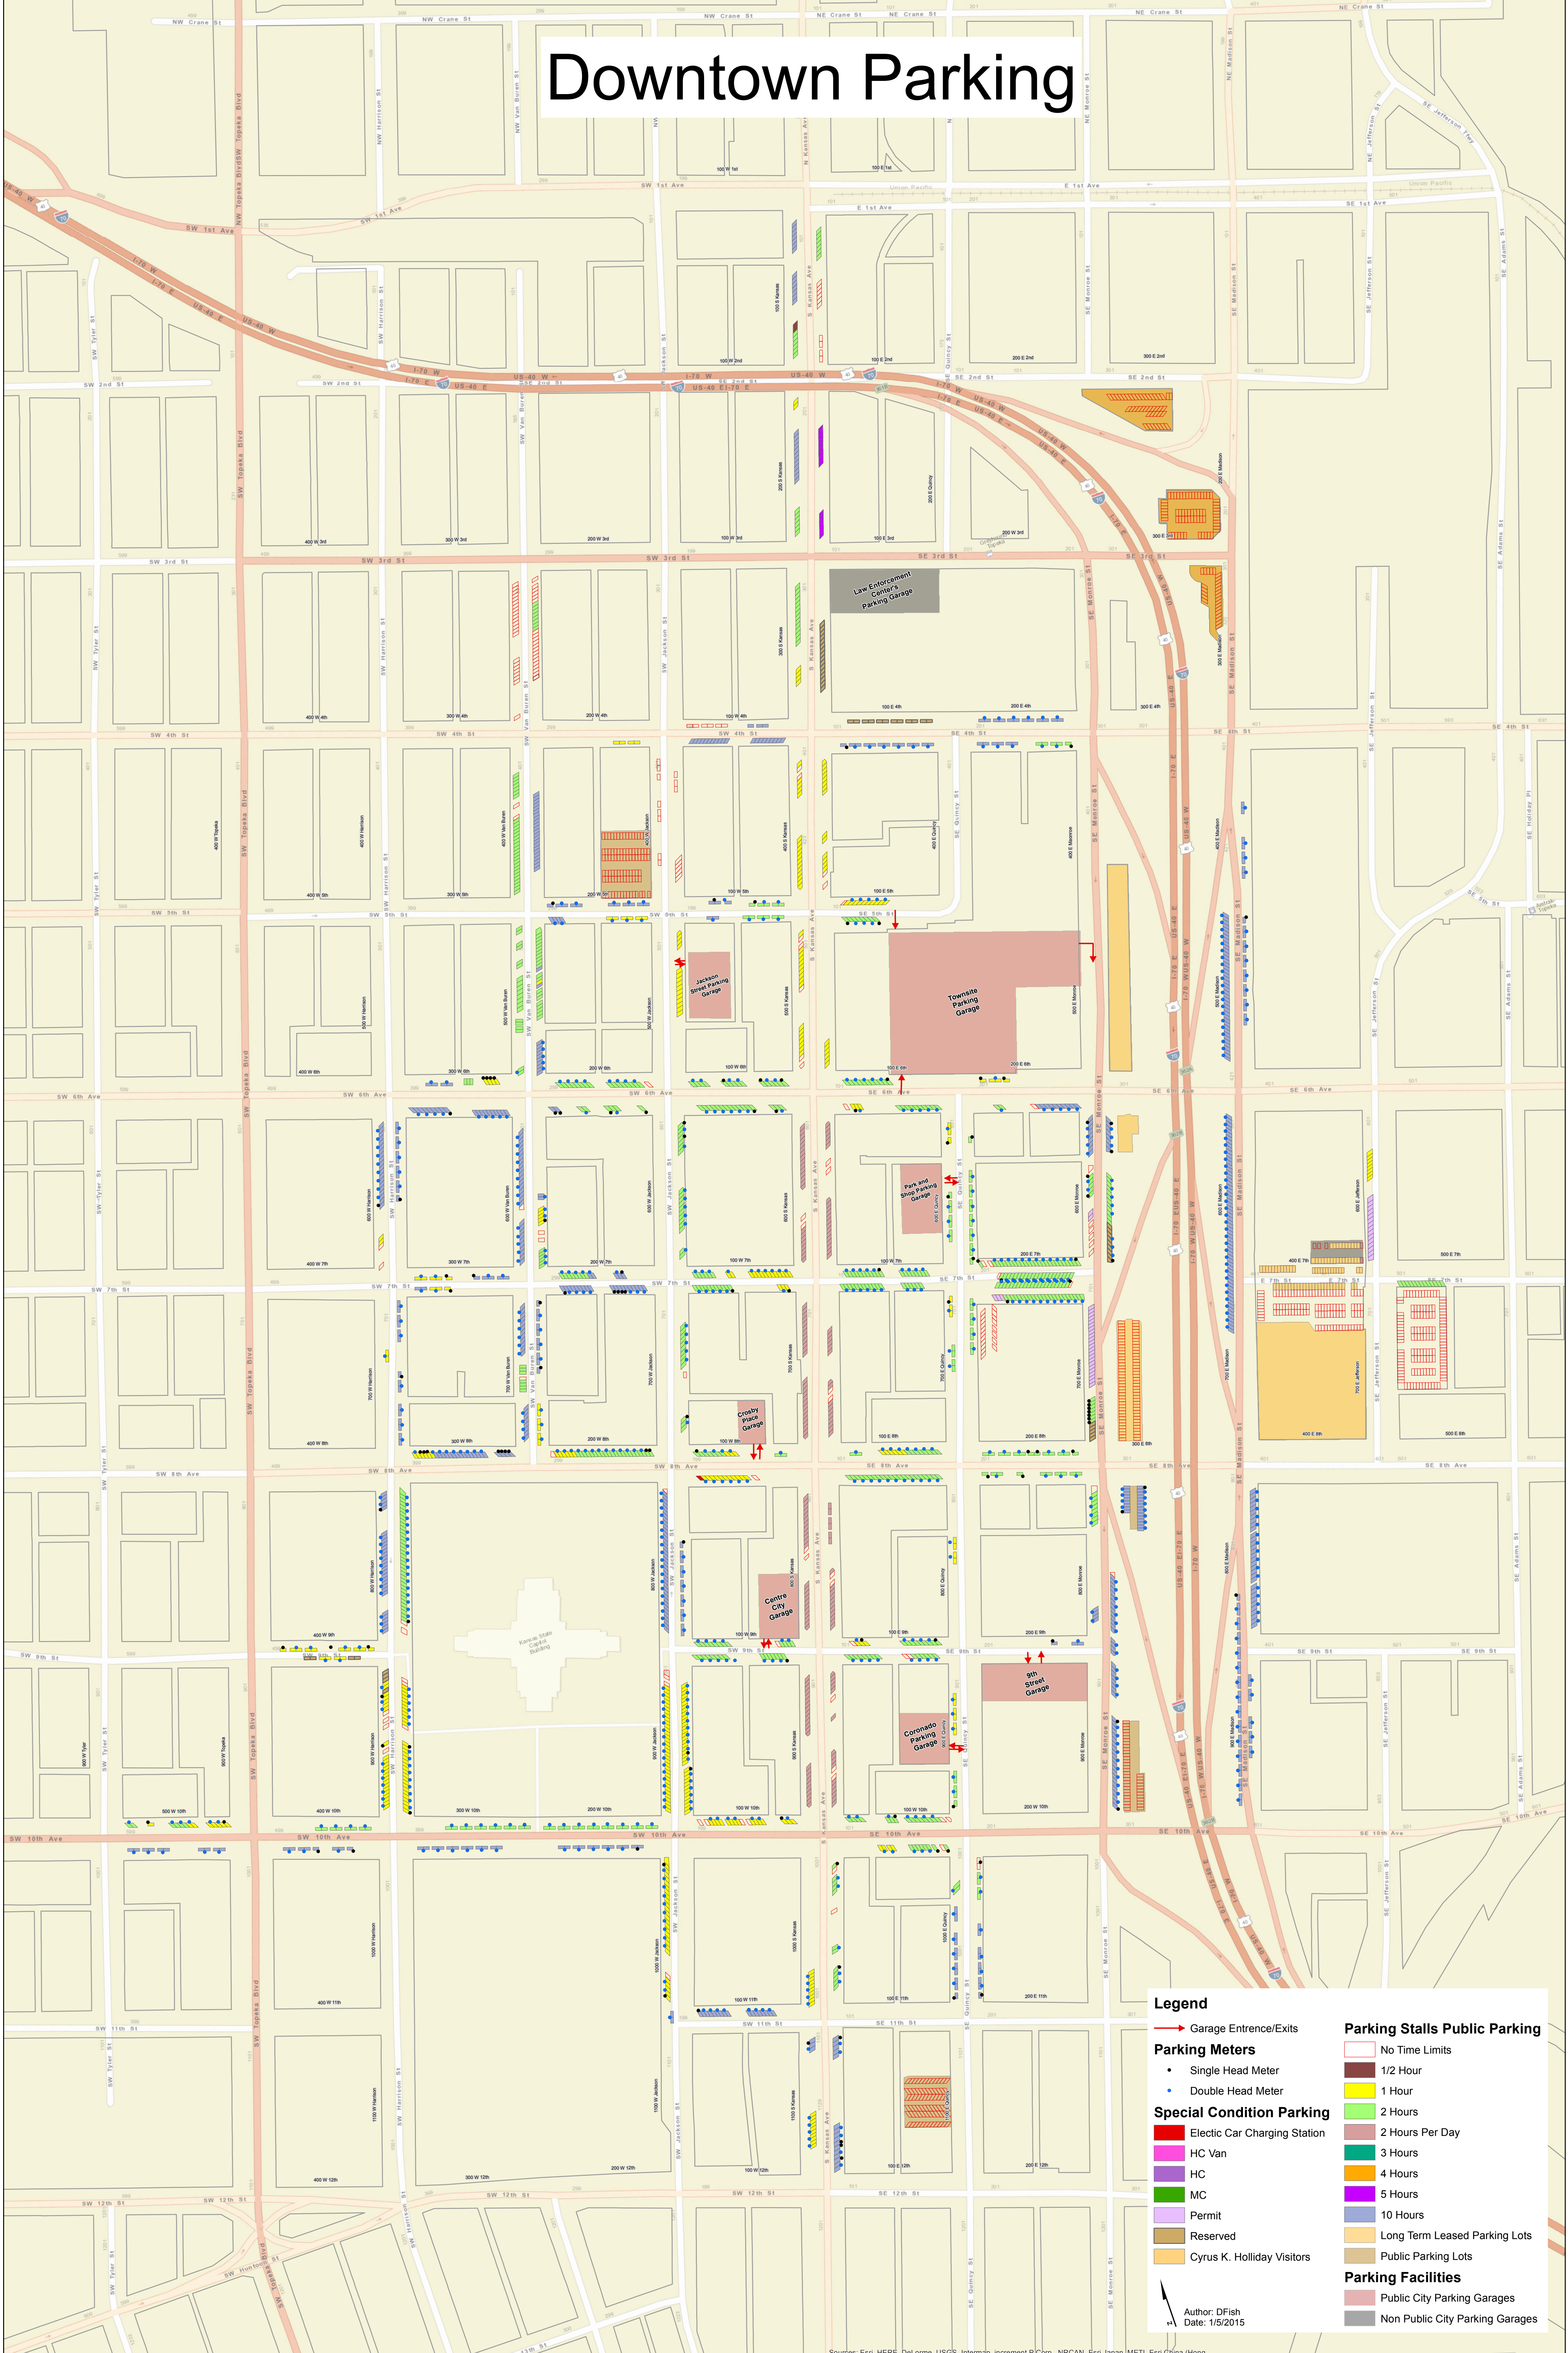

# Downtown Parking

## Legend

- Garage Entrance/Exits
- Parking Meters**
  - Single Head Meter
  - Double Head Meter
- Special Condition Parking**
  - Electric Car Charging Station
  - HC Van
  - HC
  - MC
  - Permit
  - Reserved
  - Cyrus K. Holliday Visitors
- Parking Stalls Public Parking**
  - No Time Limits
  - 1/2 Hour
  - 1 Hour
  - 2 Hours
  - 2 Hours Per Day
  - 3 Hours
  - 4 Hours
  - 5 Hours
  - 10 Hours
  - Long Term Leased Parking Lots
  - Public Parking Lots
- Parking Facilities**
  - Public City Parking Garages
  - Non Public City Parking Garages